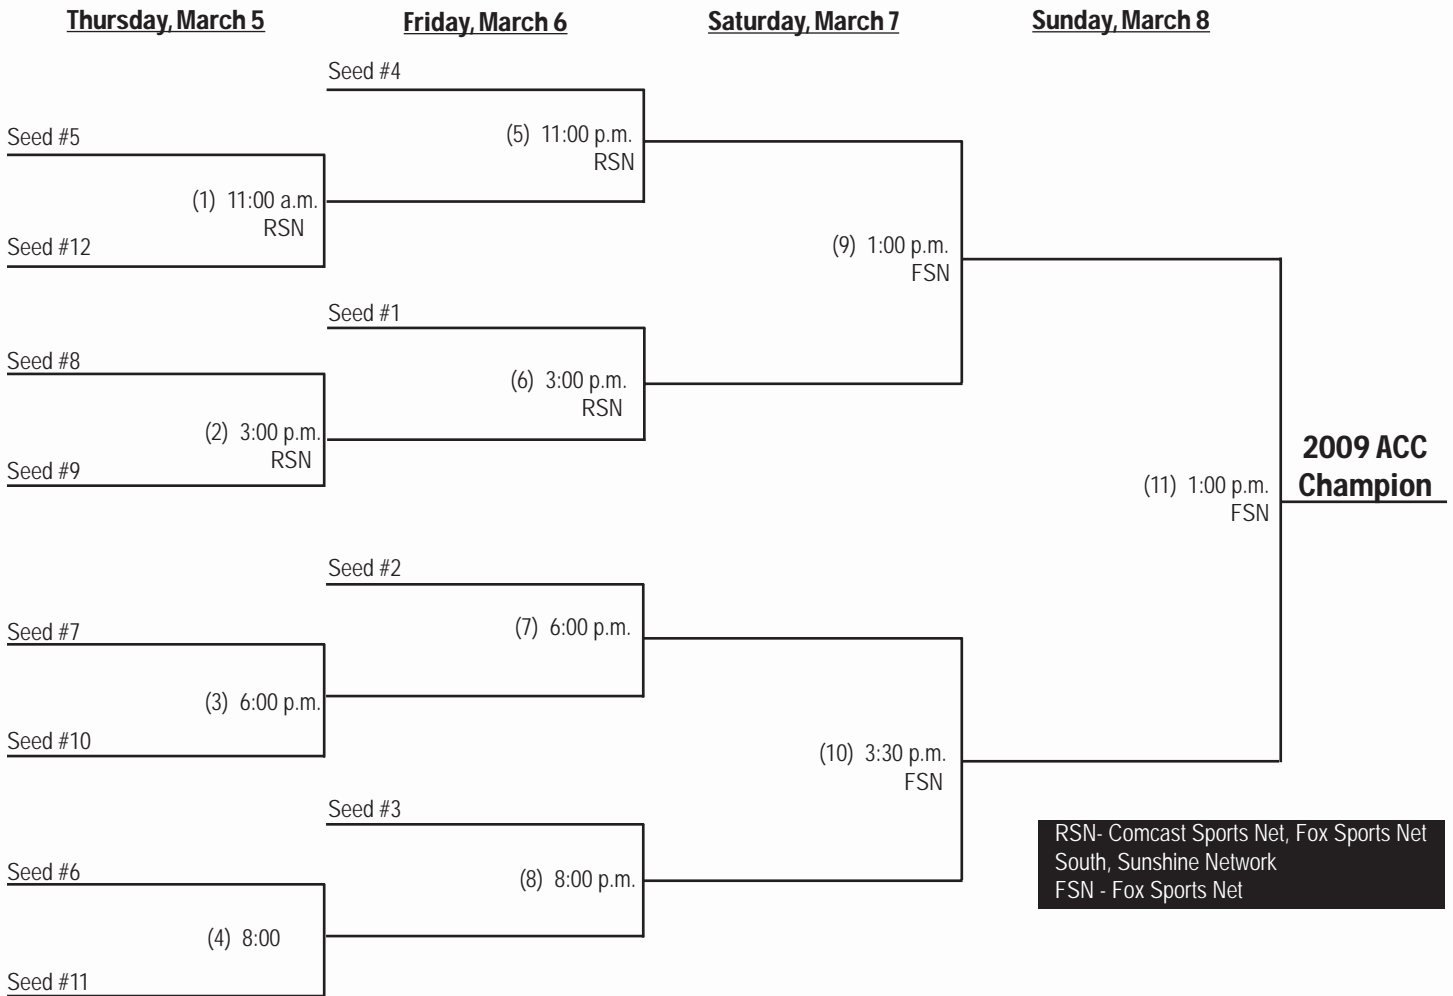

2008-09 DUKE WOMEN'S BASKETBALL

2009 ACC Tournament

Thursday, March 5 - Sunday, March 8, 2009
Greensboro, N.C. • Greensboro Coliseum (11,126)

RSN - Comcast Sports Net, Fox Sports Net South, Sunshine Network
 FSN - Fox Sports Net