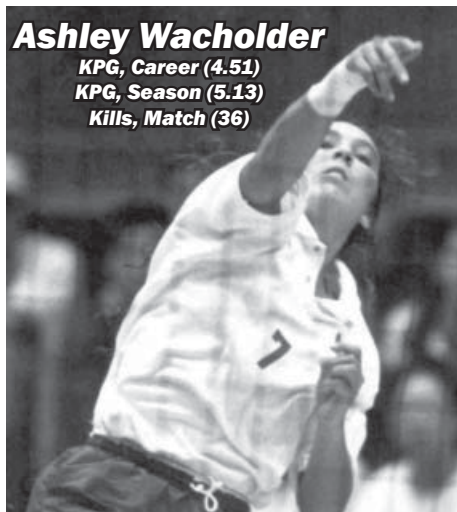

Ashley Wacholder

KPG, Career (4.51)
KPG, Season (5.13)
Kills, Match (36)

Most Assists, Season

No.	Player, Season	Assists
1.	Ali Hausfeld, 2007	1,714
2.	Ali Hausfeld, 2005	1,590
3.	Cappy Meyer, 1993	1,495
4.	Karen Greiner, 1991	1,494
5.	Ali Hausfeld, 2006	1,480

Highest Average, APG, Season

No.	Player, Season	APG
1.	Ali Hausfeld, 2007	14.17
2.	Kristen Campbell, 1994	13.82
3.	Karen Greiner, 1991	13.58
4.	Ali Hausfeld, 2004	13.32
5.	Ali Hausfeld, 2005	13.25

Most Assists, Match

No.	Player (Opponent, Date)	Assists
1.	Susan Wilson vs. North Carolina, 10/8/85	87
2.	Kristen Campbell vs. Virginia, 10/13/96	84
3.	Kristen Campbell vs. Georgia Tech, 11/3/94	82
4.	Lauren Libeu vs. N.C. State, 10/27/87	80
5.	Ali Hausfeld vs. Louisville, 9/8/07	79

Most Aces, Career

No.	Player, Seasons	Aces
1.	Tricia Hopkins, 1987-90	214
2.	Jill Sonne, 1999-2002	178
3.	Susan Wilson, 1984-86	173
4.	Ashley Wacholder, 1991-94	141
5.	Denise Yamada, 1984-86	140

Most Aces, Season

No.	Player, Season	Aces
1.	Tricia Hopkins, 1989	82
2.	Susan Wilson, 1986	76
3.	Denise Yamada, 1984	67
4.	Diane Brown, 1984	61
5.	Jill Sonne, 2002	59

Most Aces, Match

No.	Player (Opponent, Date)	Aces
1.	Janie Borchering vs. Mercer, 9/14/90	14
2.	Kim Manigault vs. North Carolina, 10/13/87	10
	Tricia Hopkins vs. Wyoming, 9/22/89	10

Most Digs, Career

No.	Player, Seasons	Digs
1.	Jenny Shull, 2004-07	2,200
2.	Ashley Wacholder, 1991-94	1,818
3.	Maureen Reindl, 1994-97	1,562
4.	Stephanie Istvan, 2001-04	1,353
5.	Tricia Hopkins, 1987-90	1,302

Highest Average, DPG, Career

No.	Player, Seasons	DPG
1.	Jenny Shull, 2004-07	4.76
2.	Maureen Reindl, 1994-97	4.54
3.	Megan Wrede, 1986	4.37
4.	Ashley Wacholder, 1991-94	4.29
5.	Sarah Peifer, 1996-98	4.13