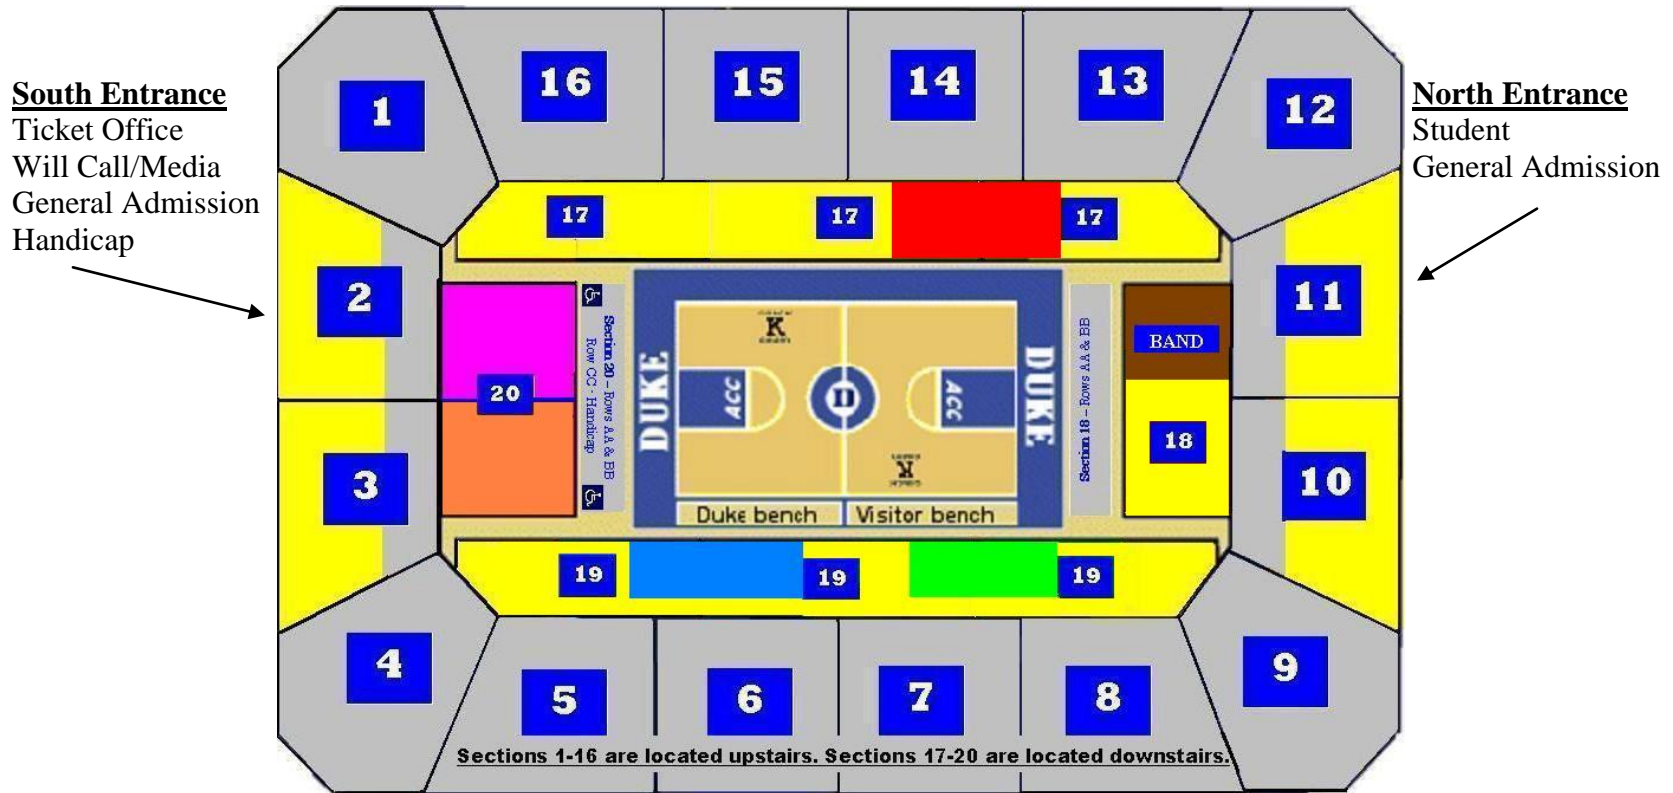

# SEATING MAP – CAMERON INDOOR STADIUM – WOMEN’S BASKETBALL

Seating Map – Cameron Indoor Stadium – Women’s Basketball

- **General Admission:** 2, 3, 10, 11 – Rows E & Up – Section 17-20
- **Students:** Section 17
- **Duke player/guest:** Section 19
- **Visiting Team player/guest:** Section 19
- **Reserved:** Sections 1-16, 18 & 20 (18 & 20 are floor seats only)
- **CNC Club:** Section 20
- **Group:** For select games in Section 20 (General Admission for others)
- ♿ **Handicap – Section 20 – Row CC**