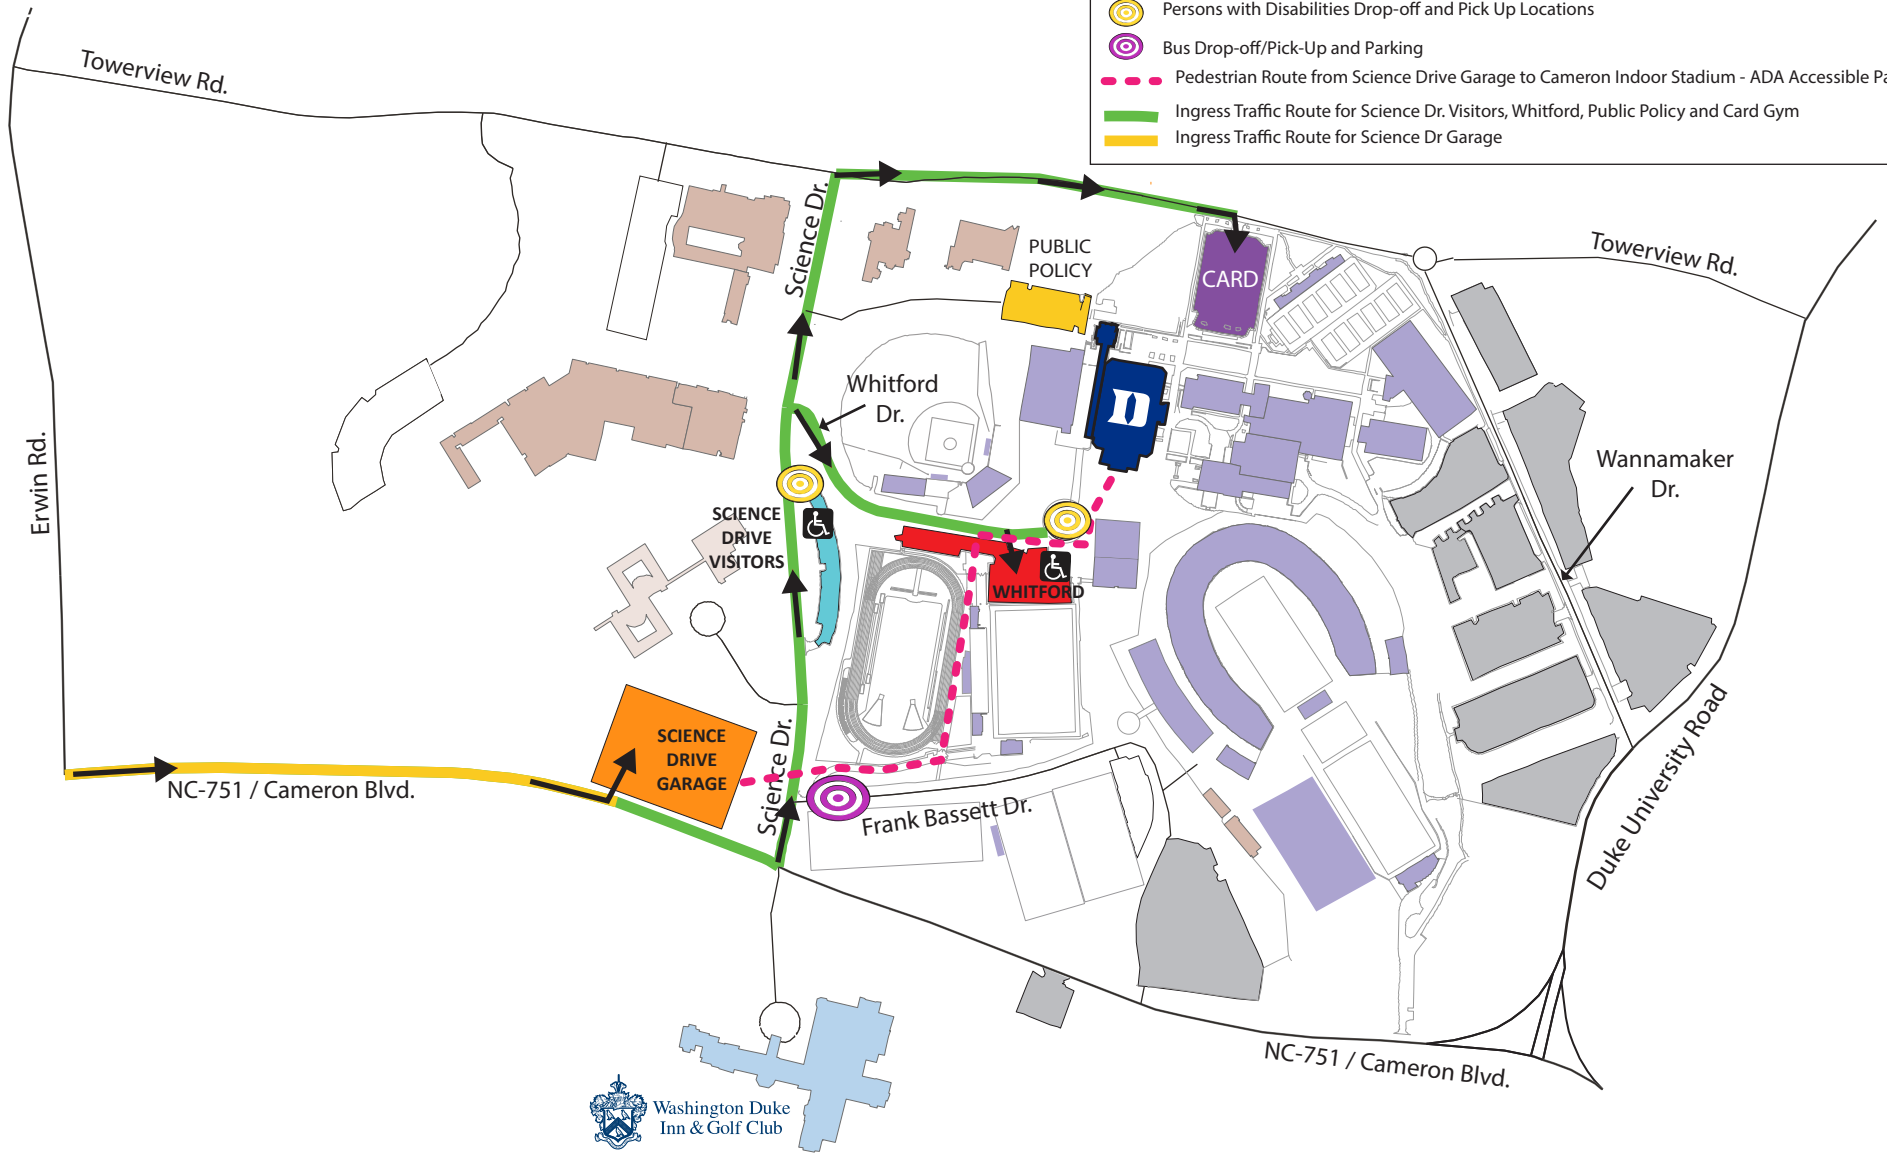

# Women's Basketball Parking Map

- IRON DUKE LOTS**
- Whitford
  - Public Policy
  - Card Gym
  - Science Drive Garage - Level 2, 3
- GENERAL PUBLIC LOTS**
- Science Drive Garage - Levels 4-7
  - General Public Parking for Persons with Disabilities - Science Drive Visitors' Lot
- IMPORTANT LOCATIONS**
- Persons with Disabilities Drop-off and Pick Up Locations
  - Bus Drop-off/Pick-Up and Parking
  - Pedestrian Route from Science Drive Garage to Cameron Indoor Stadium - ADA Accessible Path
  - Ingress Traffic Route for Science Dr. Visitors, Whitford, Public Policy and Card Gym
  - Ingress Traffic Route for Science Dr Garage

**Notes:**  
 Ingress parking plan will be enacted 2 hours prior to tip-off  
 All entry/ exit from Science Drive Garage from NC-751/ Cameron Blvd. There is no tailgating permitted in Science Drive Garage.  
 ADA Lift- Equipped Van and golf cart service is available to assist guests with disabilities.