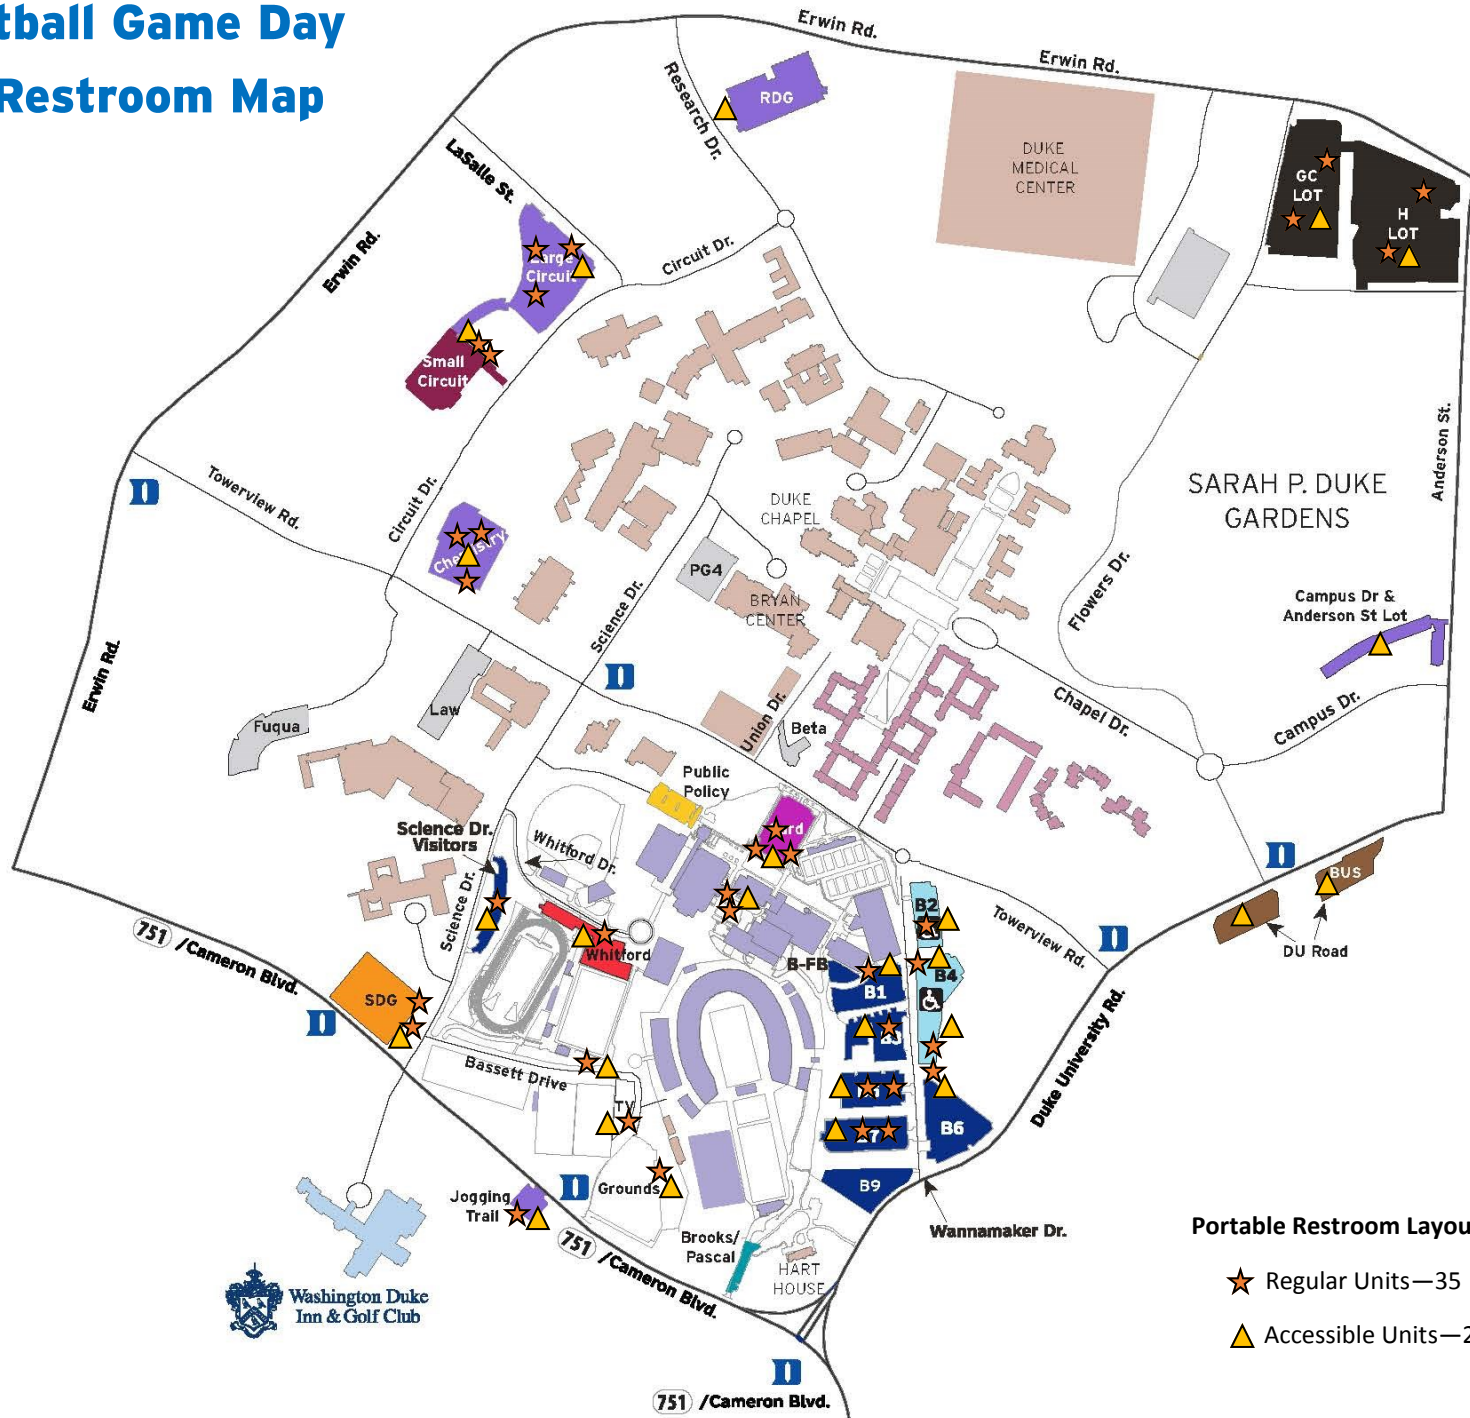

Duke Football Game Day Portable Restroom Map

Portable Restroom Layout Legend:

- ★ Regular Units—35
- ▲ Accessible Units—26