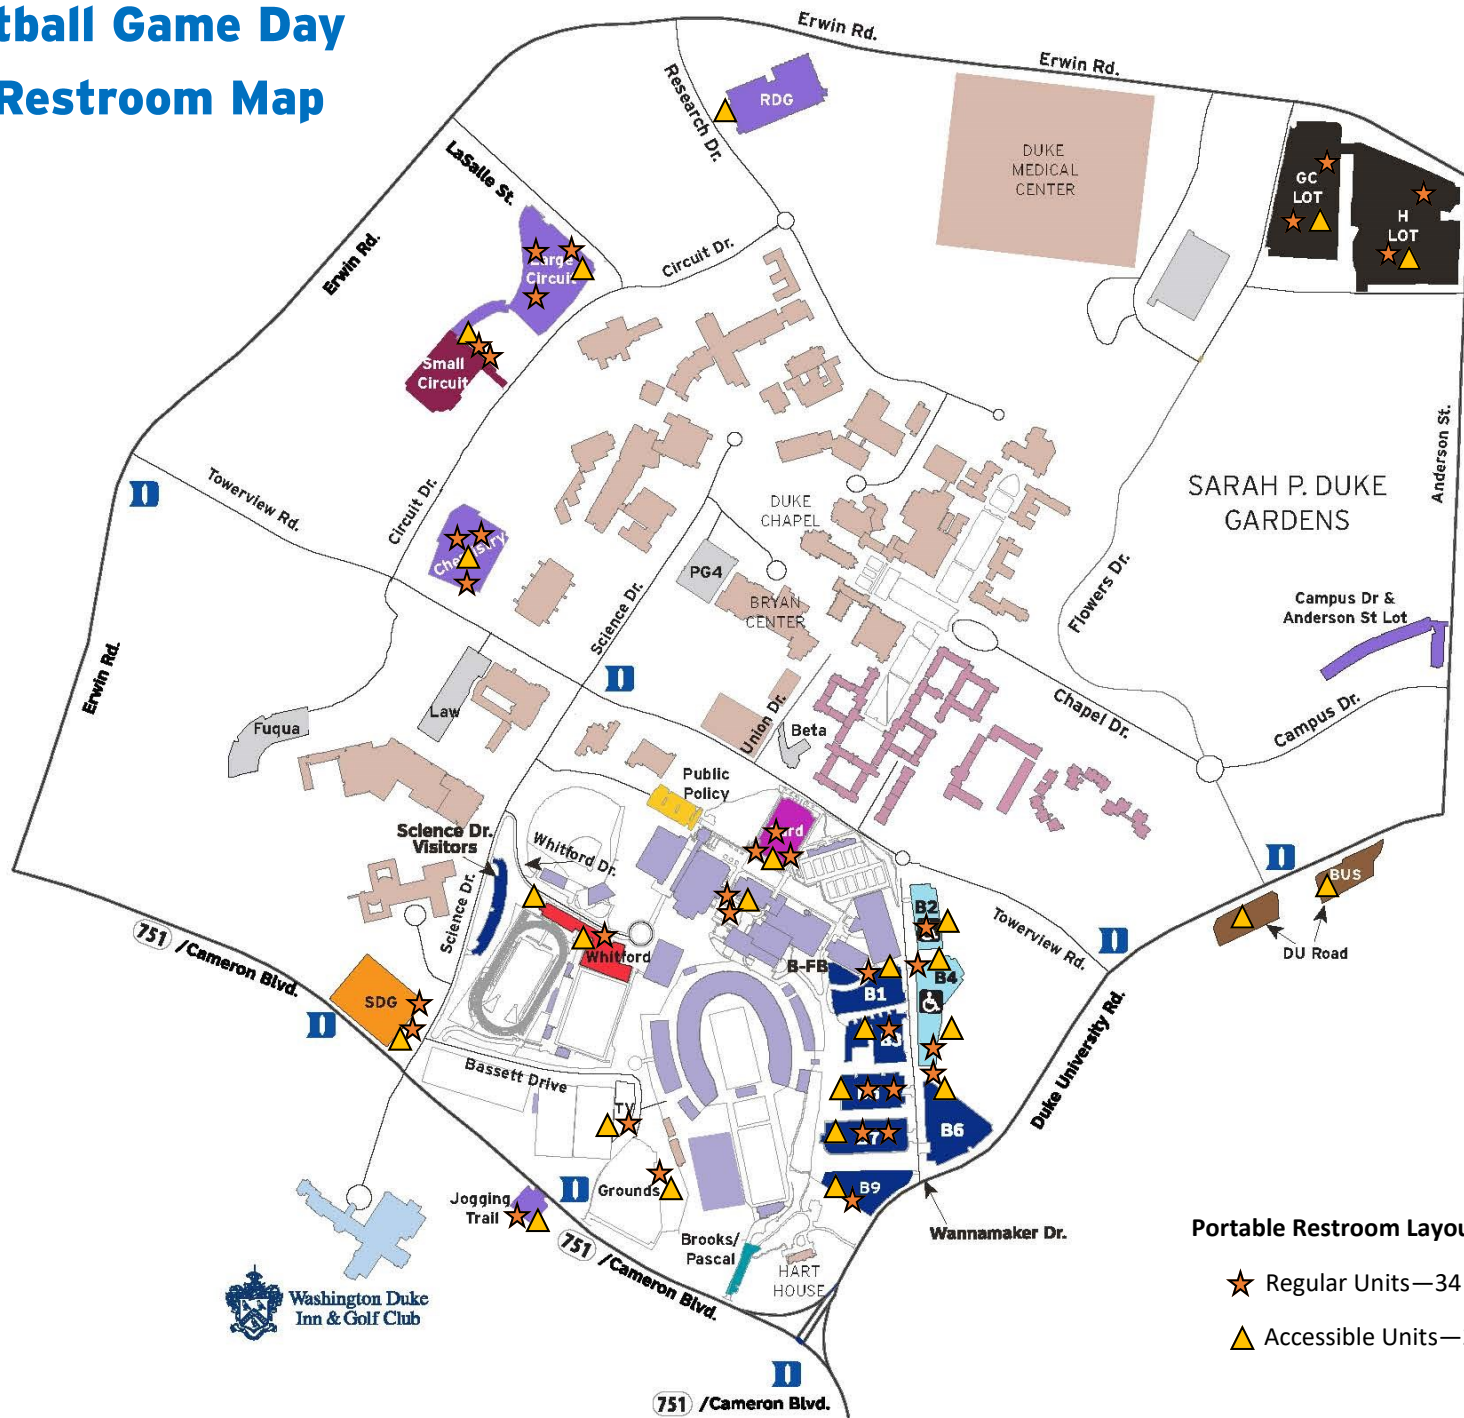

Duke Football Game Day Portable Restroom Map

Portable Restroom Layout Legend:

- ★ Regular Units—34
- ▲ Accessible Units—25