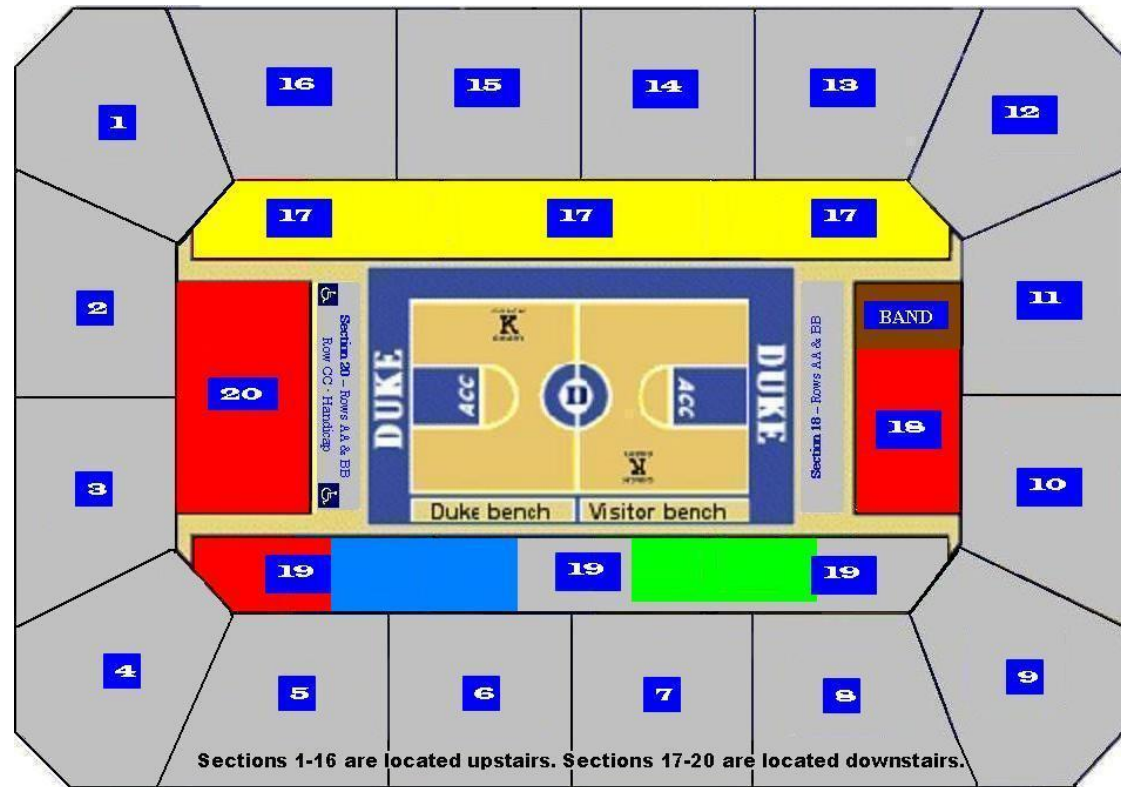

SEATING MAP – CAMERON INDOOR STADIUM – MEN’S BASKETBALL

South Entrance
 Ticket Office
 Will Call
 Graduate Student
 Handicap

North Entrance
 Undergrad Student
 Media Will Call

Seating Map – Cameron Indoor Stadium
 Men’s Basketball

- **Undergraduate** (General admission for select games)
 - Sections 17
- **Graduate**
 - Sections 18, 19 & 20
- **Duke player/guest**
 - Section 19
- **Visiting Team player/guest**
 - Section 19
- **Reserved**
 - Sections 1-16 & 19
- Handicap** – Section 20 – Row CC