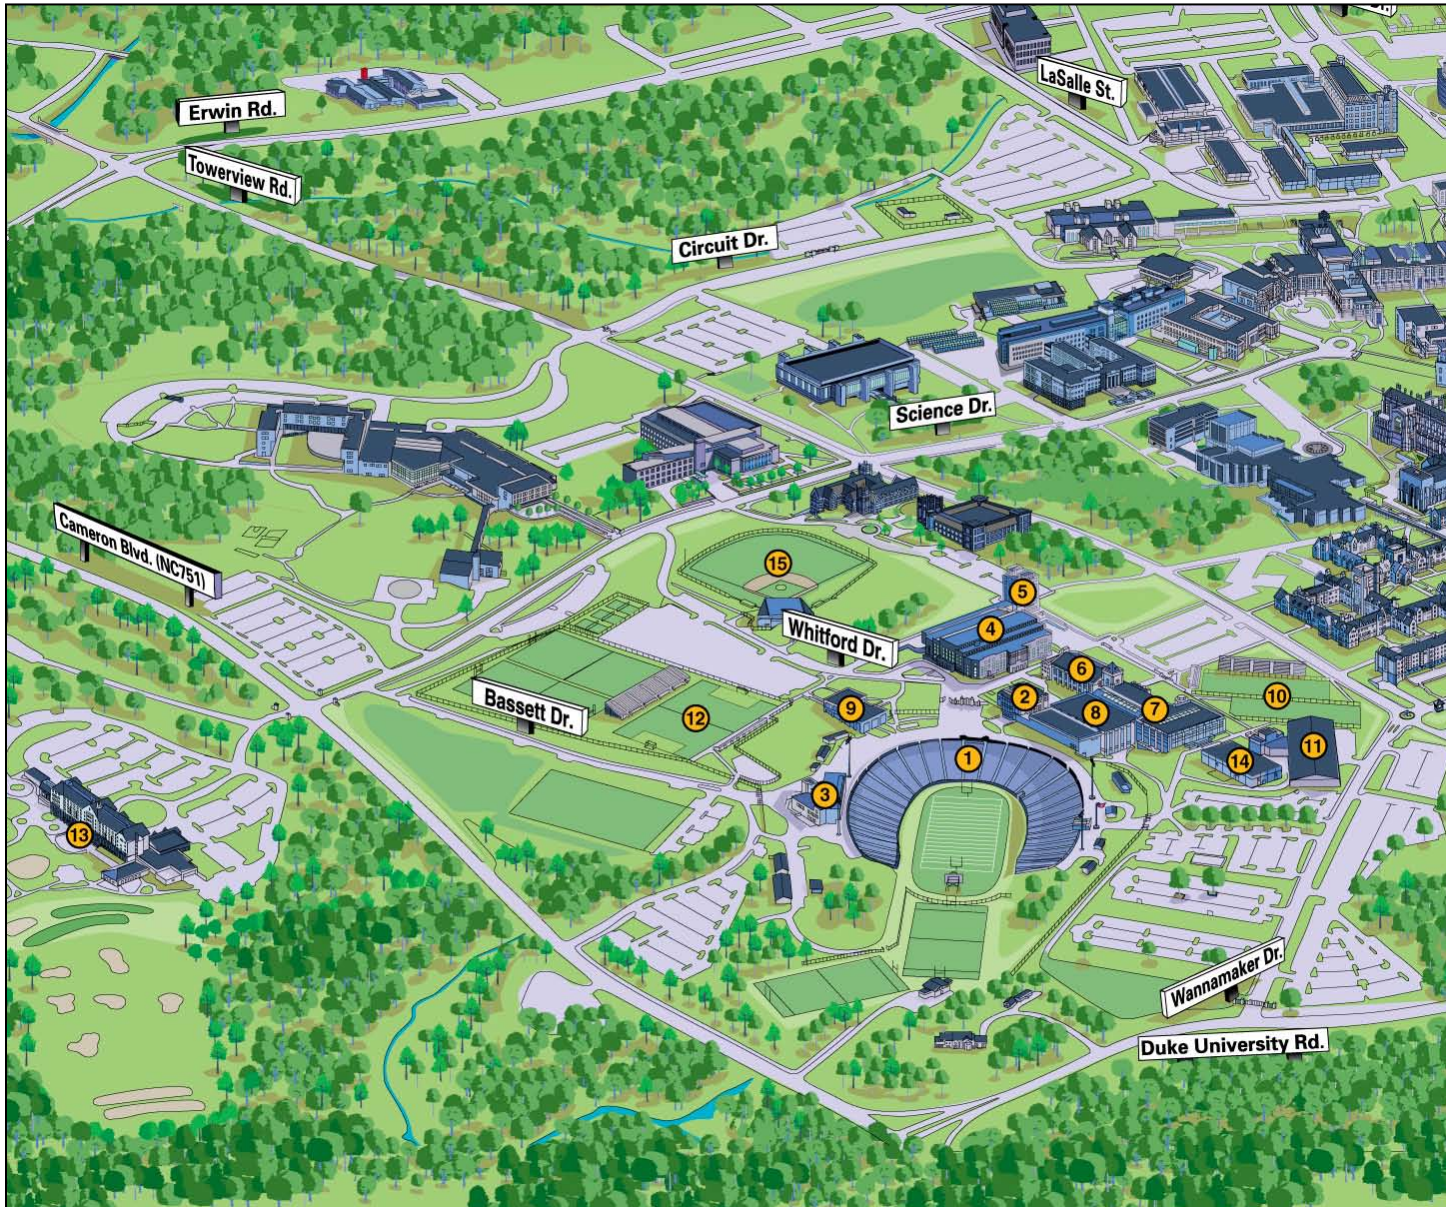

# Duke Athletics Facilities

- 1 Wallace Wade Stadium
- 2 Yoh Football Center
- 3 Finch-Yeager Building
- 4 Cameron Indoor Stadium
- 5 Schwartz-Butters Athletic Center
- 6 Card Gym
- 7 Wilson Recreation Center
- 8 Taishoff Aquatic Center
- 9 Murray Building
- 10 Ambler Tennis Stadium
- 11 Sheffield Tennis Center
- 12 Koskinen Stadium
- 13 Washington Duke Inn and Golf Course
- 14 Intramural Building
- 15 Jack Coombs Stadium

IRON DUKES