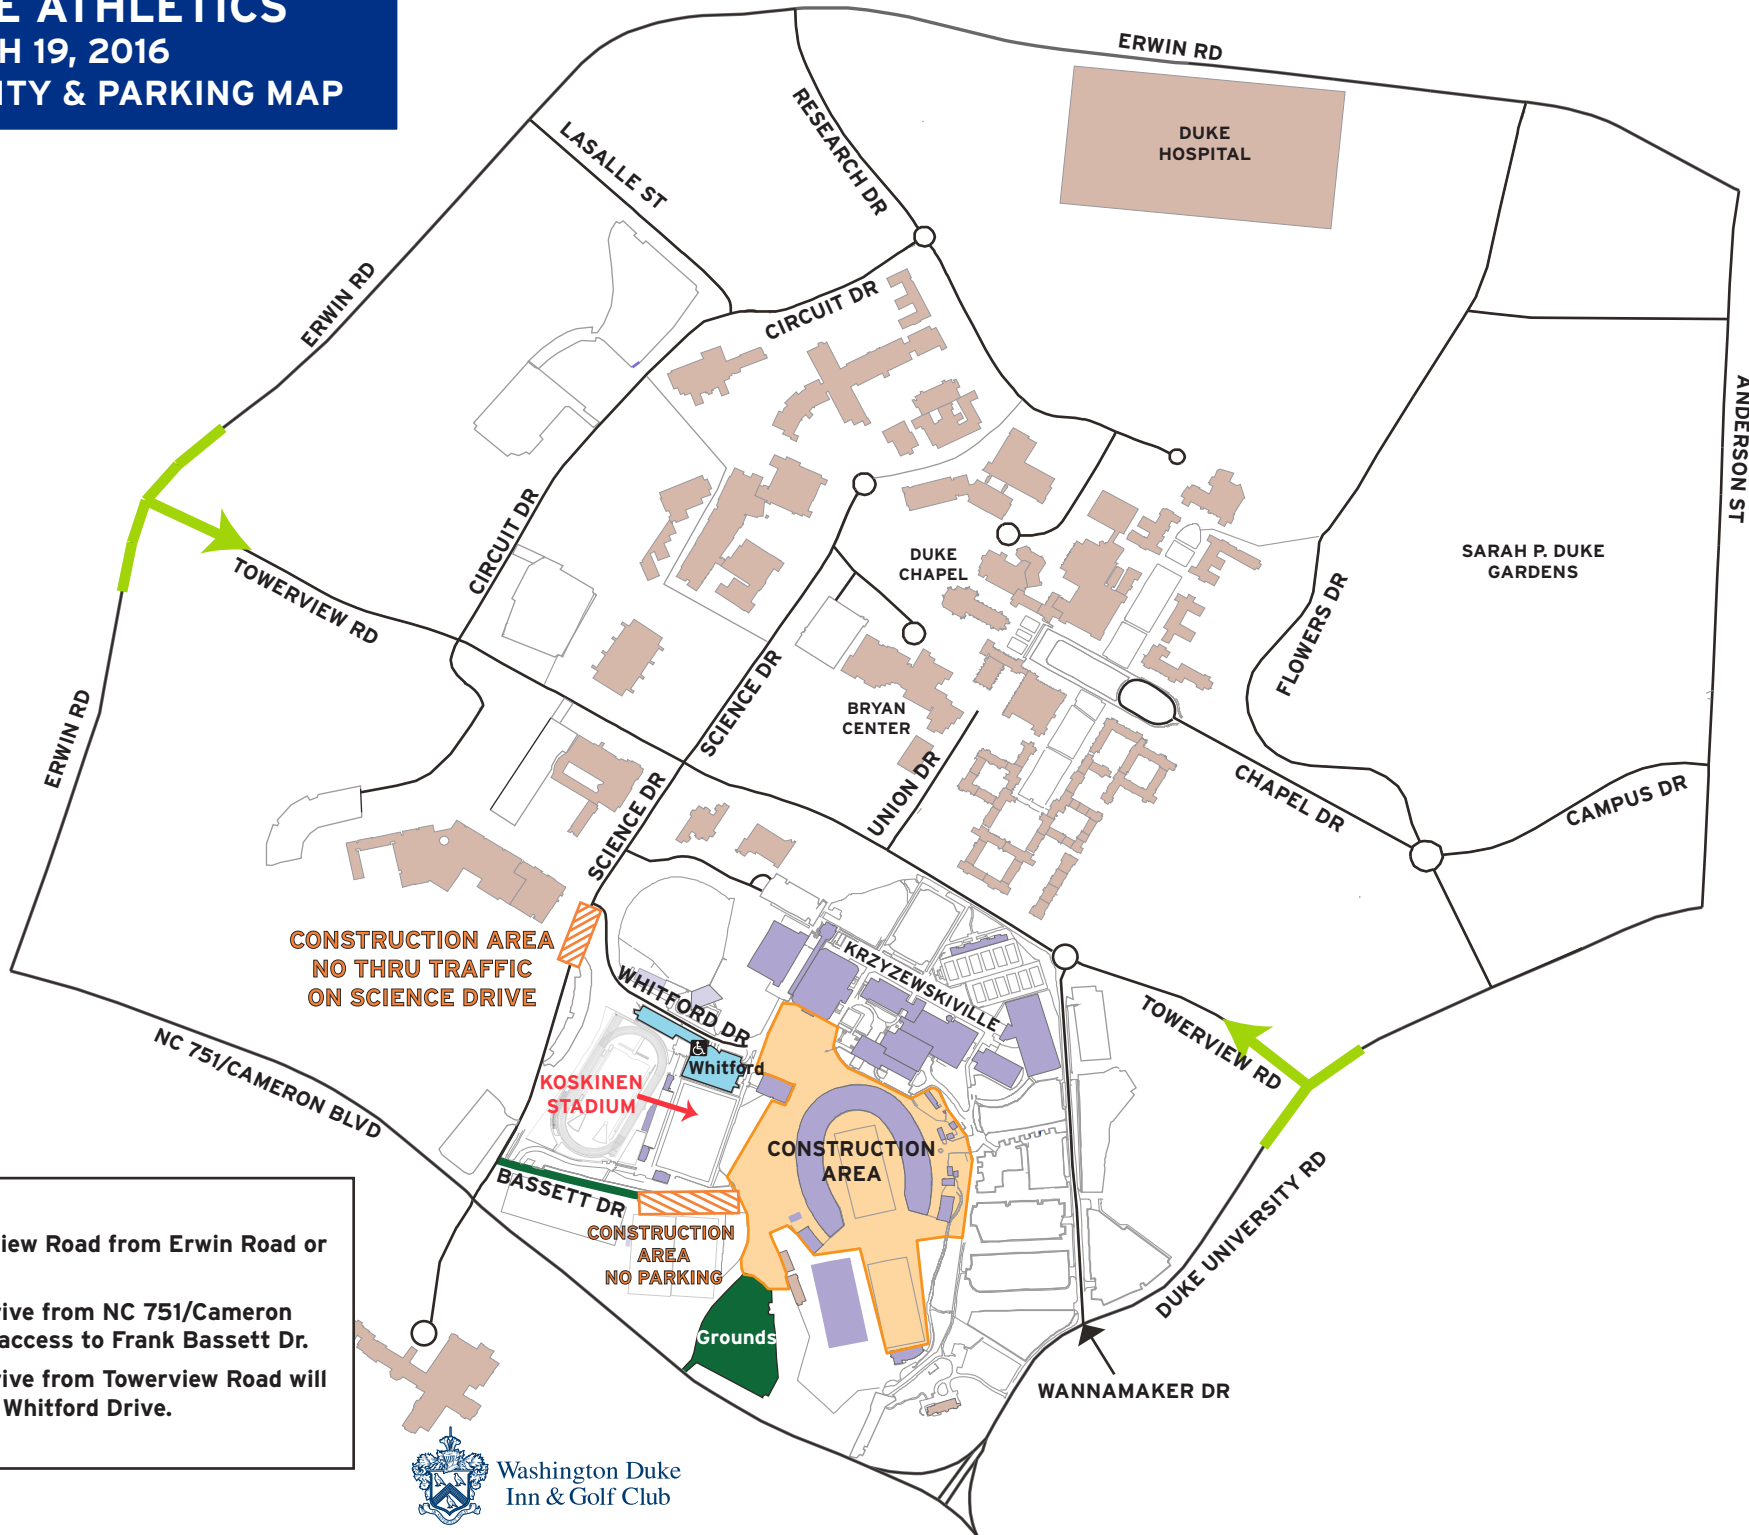

**DUKE ATHLETICS**  
**MARCH 19, 2016**  
**FACILITY & PARKING MAP**

**NOTES:**  
 Access campus via Towerview Road from Erwin Road or Duke University Road.  
 Local Traffic on Science Drive from NC 751/Cameron Blvd. will be permitted for access to Frank Bassett Dr.  
 Local Traffic on Science Drive from Towerview Road will be permitted for access to Whitford Drive.