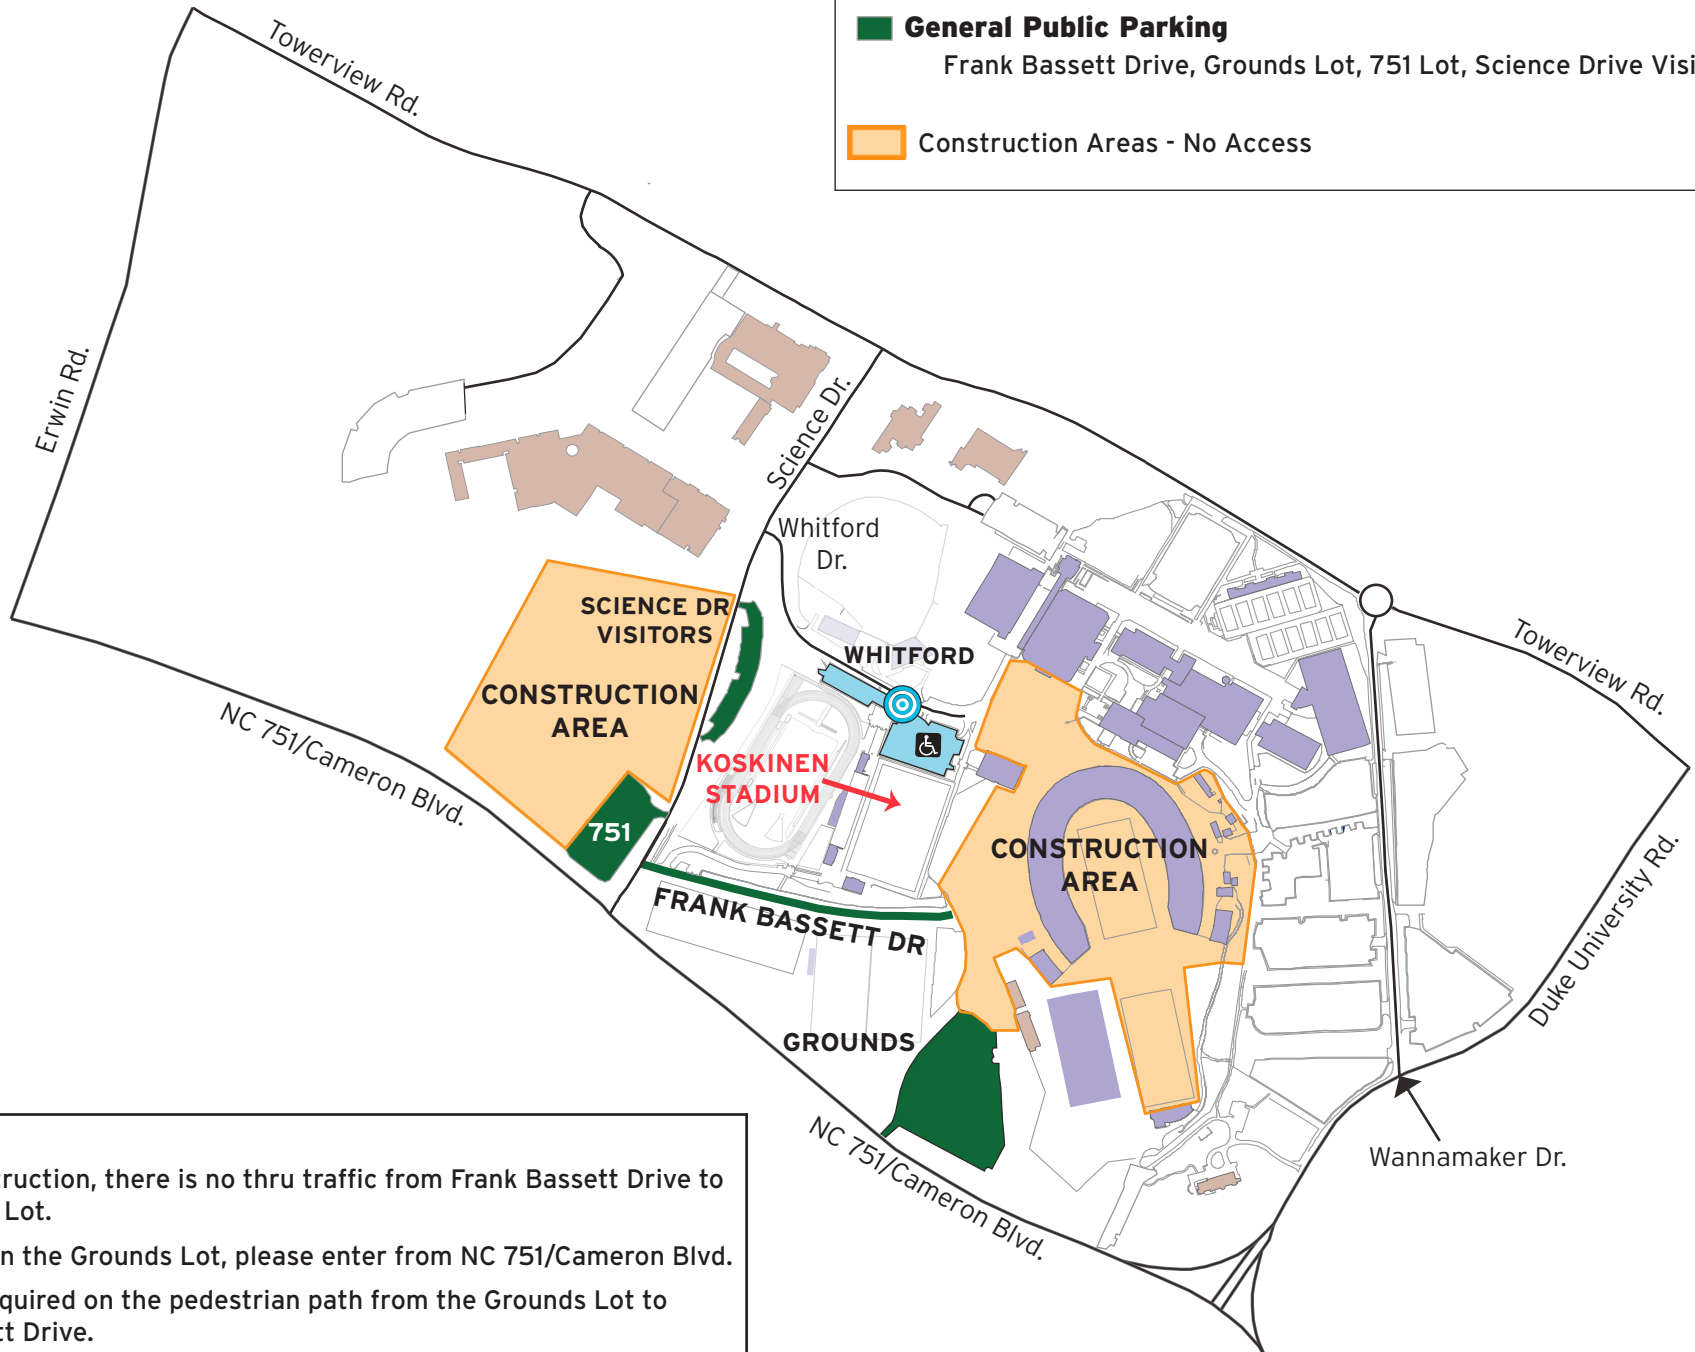

**DUKE LACROSSE
MARQUEE GAMES
GAME DAY PARKING MAP**

- **Accessible Parking**
 - Persons with Disabilities Parking - Whitford Lot
 - Accessible Drop-off/Pick-up Point at Brandaleone Family North Gate
- **General Public Parking**
 - Frank Bassett Drive, Grounds Lot, 751 Lot, Science Drive Visitors Lot
- **Construction Areas - No Access**

Notes:
 Due to construction, there is no thru traffic from Frank Bassett Drive to the Grounds Lot.
 For parking in the Grounds Lot, please enter from NC 751/Cameron Blvd.
 Stairs are required on the pedestrian path from the Grounds Lot to Frank Bassett Drive.