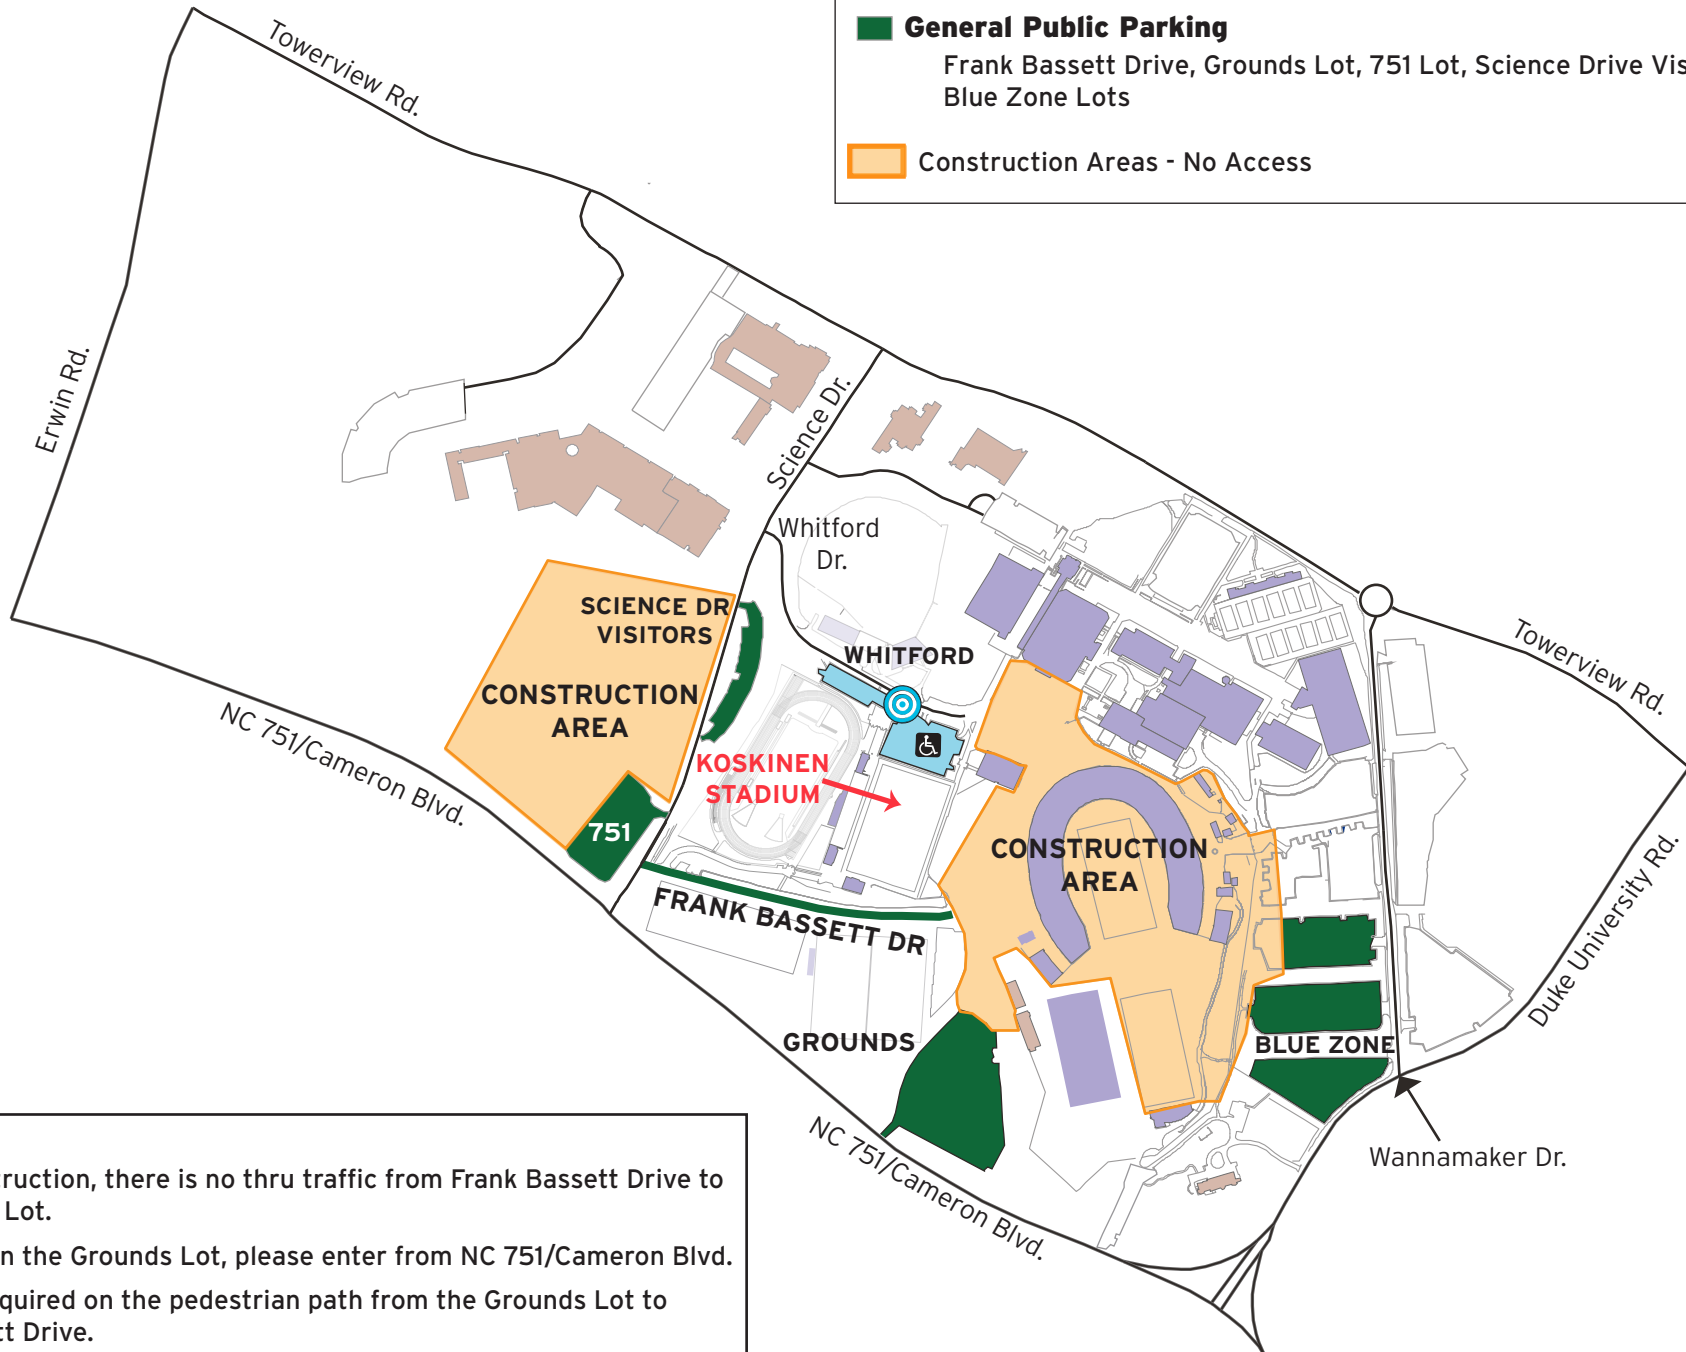

**DUKE LACROSSE  
MARQUEE GAMES  
GAME DAY PARKING MAP**

- **Accessible Parking**
  - Persons with Disabilities Parking - Whitford Lot
  - Accessible Drop-off/Pick-up Point at Brandaleone Family North Gate
- **General Public Parking**
  - Frank Bassett Drive, Grounds Lot, 751 Lot, Science Drive Visitors Lot, Blue Zone Lots
- **Construction Areas - No Access**

**Notes:**  
 Due to construction, there is no thru traffic from Frank Bassett Drive to the Grounds Lot.  
 For parking in the Grounds Lot, please enter from NC 751/Cameron Blvd.  
 Stairs are required on the pedestrian path from the Grounds Lot to Frank Bassett Drive.