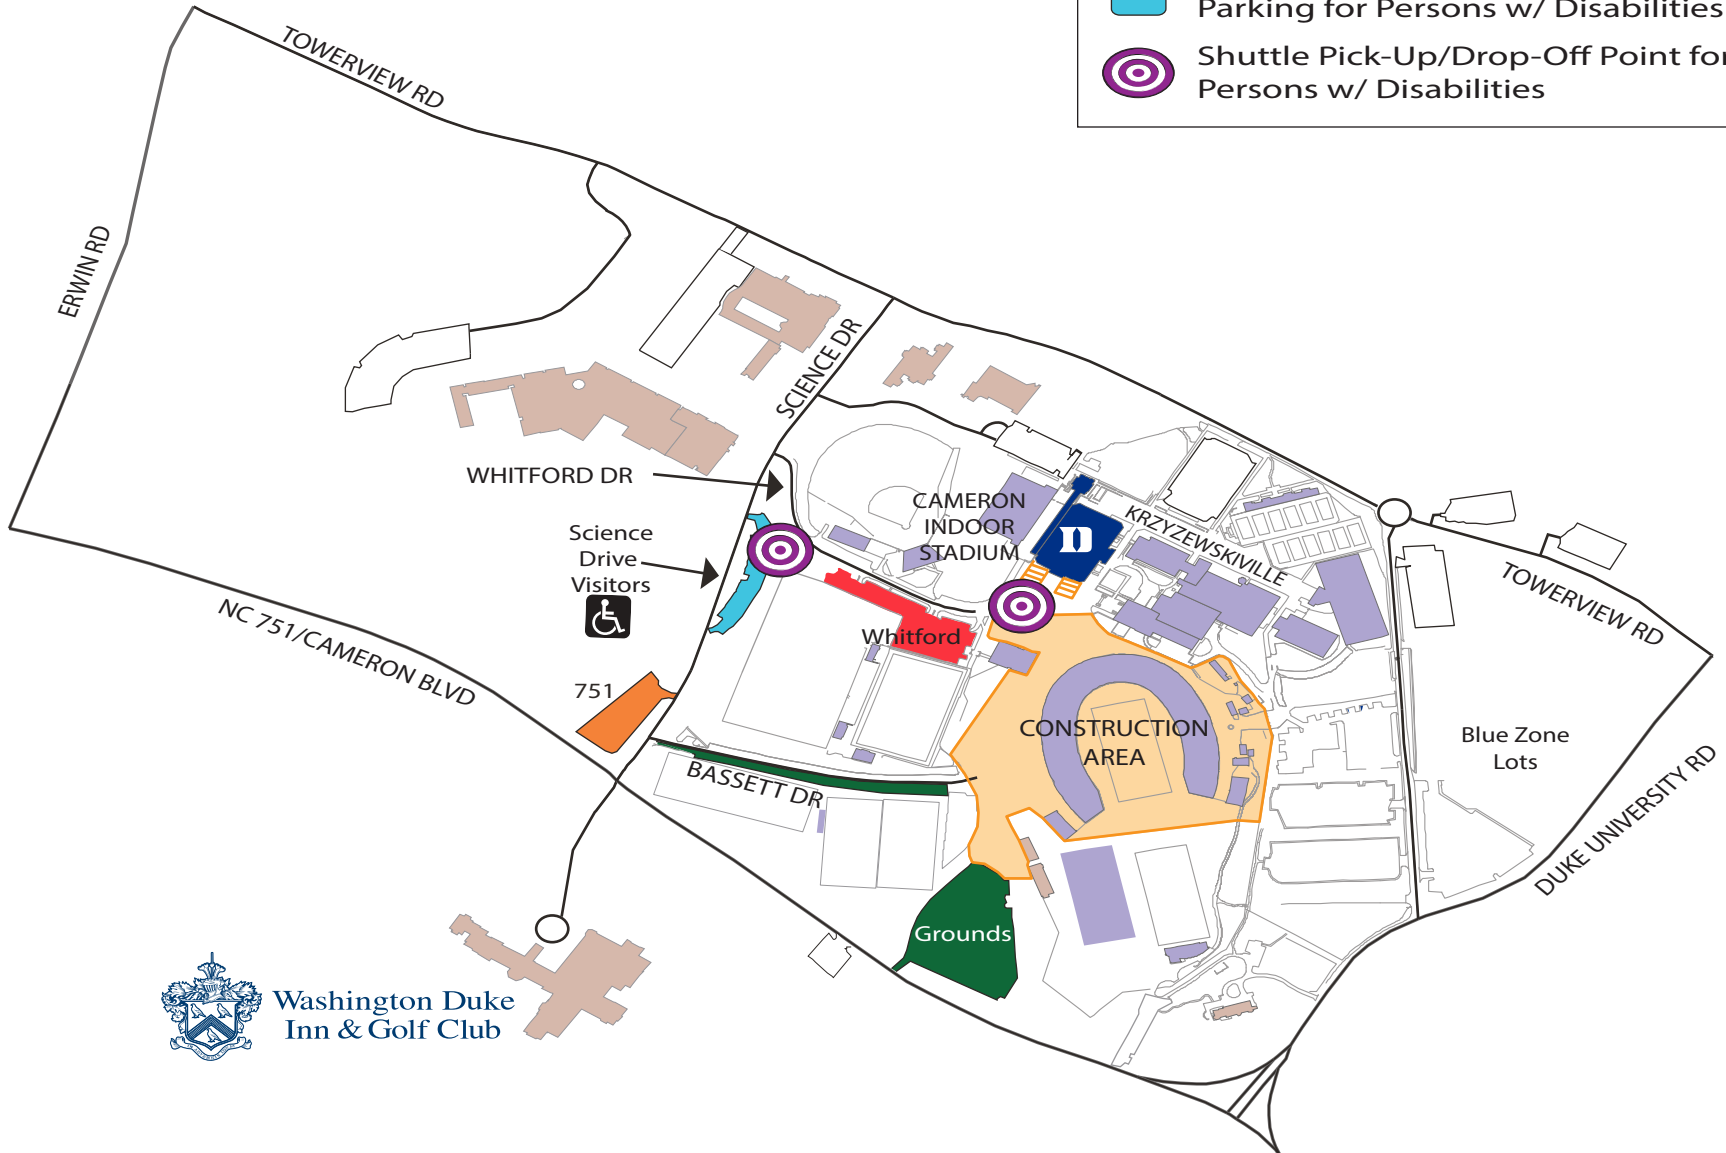

# MEN'S BASKETBALL BANQUET

## CAMERON INDOOR STADIUM

### FACILITY & PARKING MAP

PARKING IS AVAILABLE ON A  
FIRST-COME, FIRST SERVE BASIS  
IN THE FOLLOWING LOTS

-  Whitford Drive Lot
-  Bassett Drive/Grounds Lot
-  751 Lot
-  Science Drive Visitors' Lot  
Parking for Persons w/ Disabilities
-  Shuttle Pick-Up/Drop-Off Point for  
Persons w/ Disabilities

Washington Duke  
Inn & Golf Club