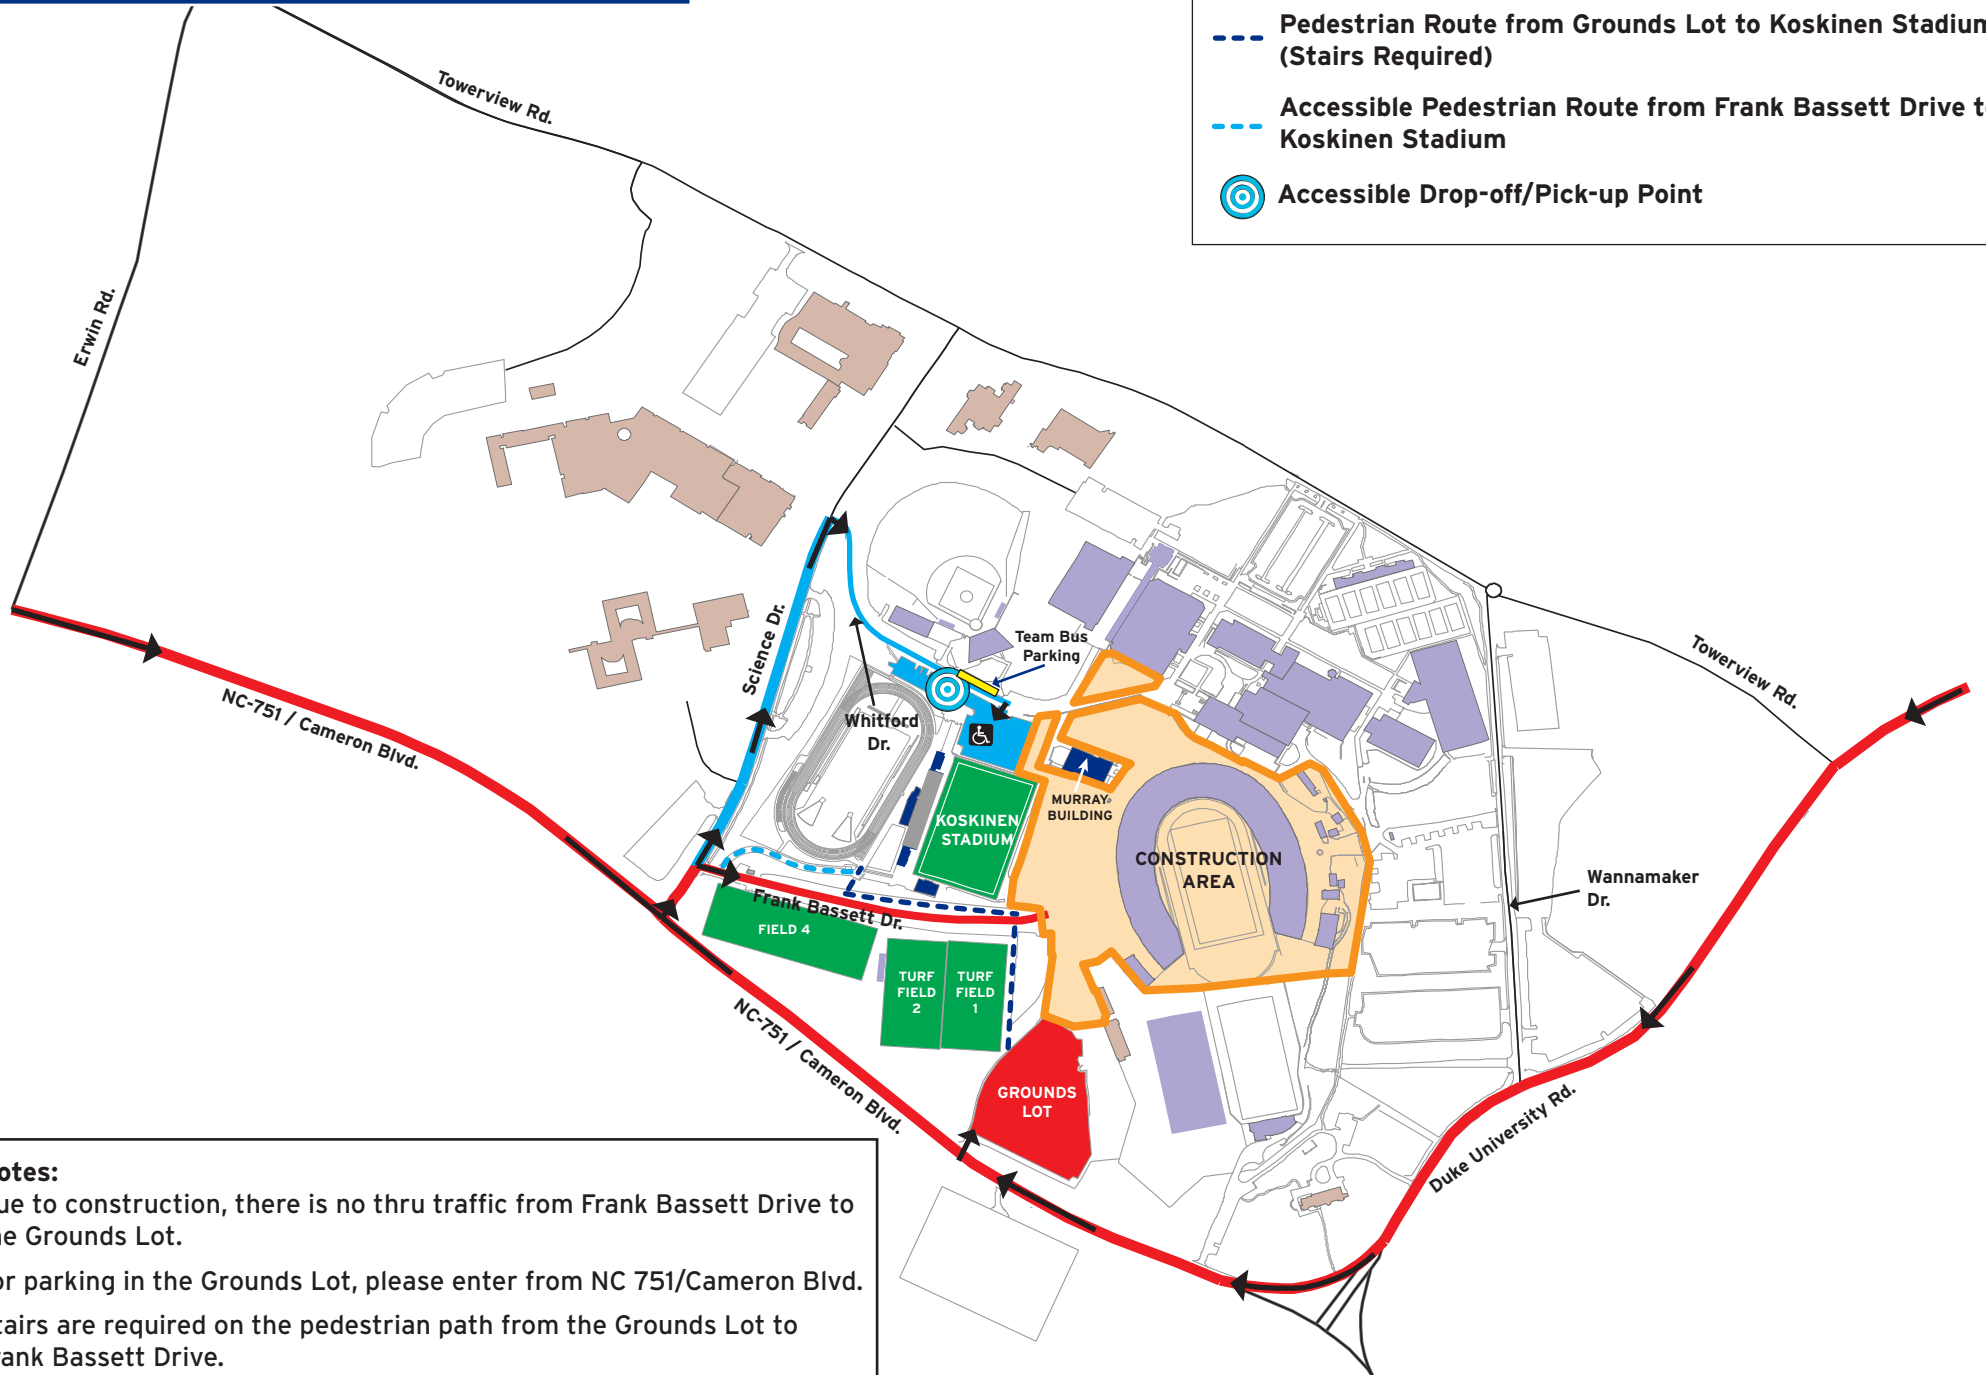

# MEN'S LACROSSE KOSKINEN STADIUM FACILITY & PARKING MAP

- Game Day Parking - Frank Bassett Drive, Grounds Lot
- Game Day Parking - Priority for Persons w/Disabilities - Whitford Lot
- Pedestrian Route from Grounds Lot to Koskinen Stadium (Stairs Required)
- Accessible Pedestrian Route from Frank Bassett Drive to Koskinen Stadium
- Accessible Drop-off/Pick-up Point

**Notes:**  
Due to construction, there is no thru traffic from Frank Bassett Drive to the Grounds Lot.  
For parking in the Grounds Lot, please enter from NC 751/Cameron Blvd.  
Stairs are required on the pedestrian path from the Grounds Lot to Frank Bassett Drive.