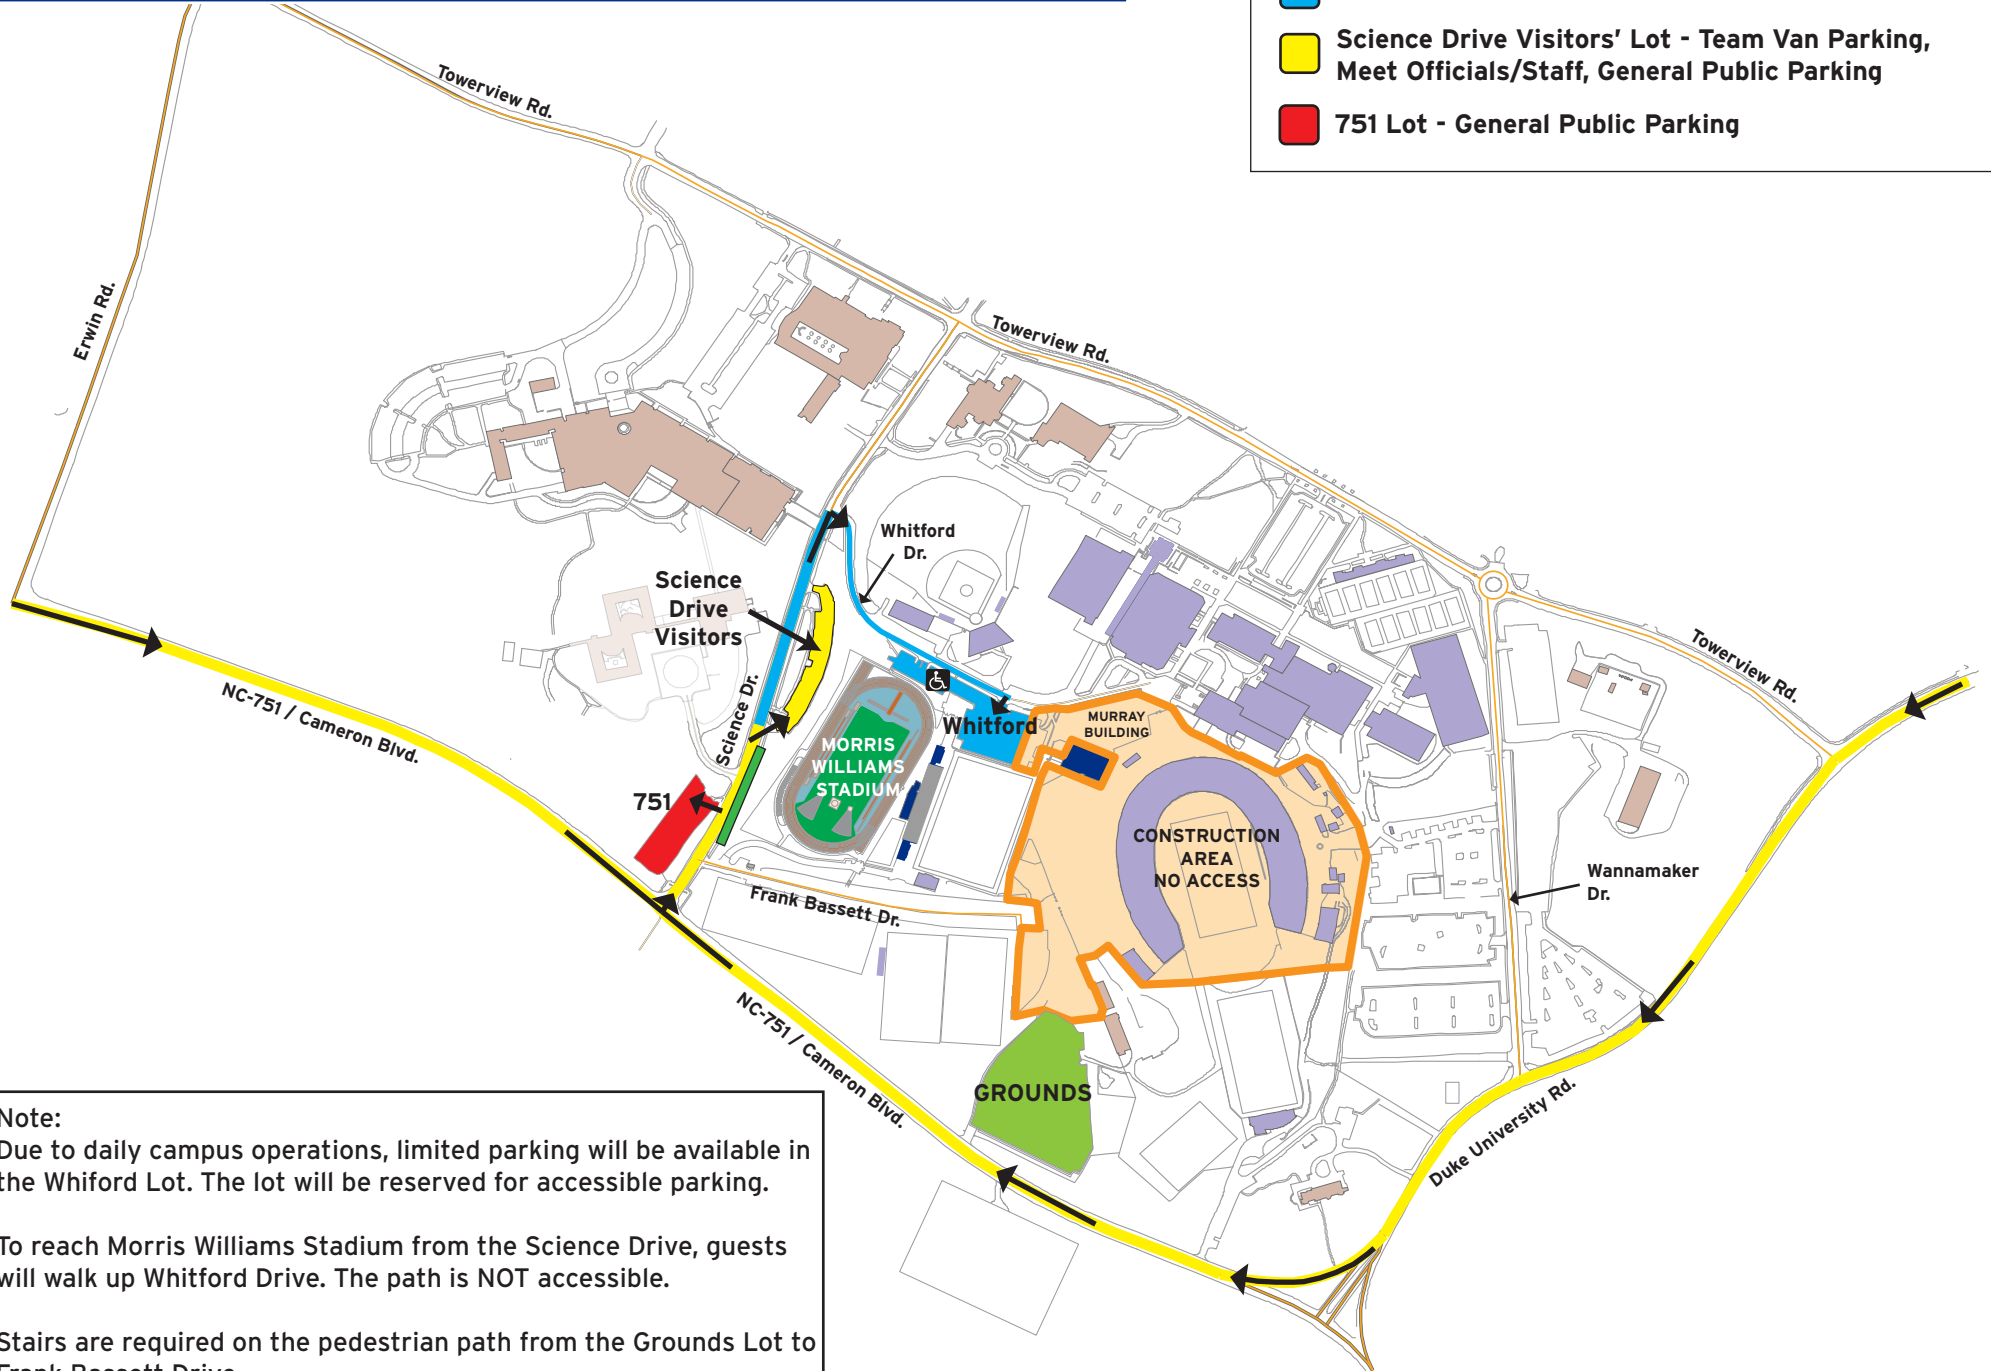

TRACK & FIELD - DUKE INVITATIONAL

MORRIS WILLIAMS STADIUM

FRIDAY, APRIL 22, 2016 - FACILITY & PARKING MAP

- Team Bus Loading Zone - Science Drive
- Team Bus Parking - Grounds Lot (if staying on-site)
- Whitford Lot - Persons with Disabilities
- Science Drive Visitors' Lot - Team Van Parking, Meet Officials/Staff, General Public Parking
- 751 Lot - General Public Parking

Note:
Due to daily campus operations, limited parking will be available in the Whitford Lot. The lot will be reserved for accessible parking.

To reach Morris Williams Stadium from the Science Drive, guests will walk up Whitford Drive. The path is NOT accessible.

Stairs are required on the pedestrian path from the Grounds Lot to Frank Bassett Drive.