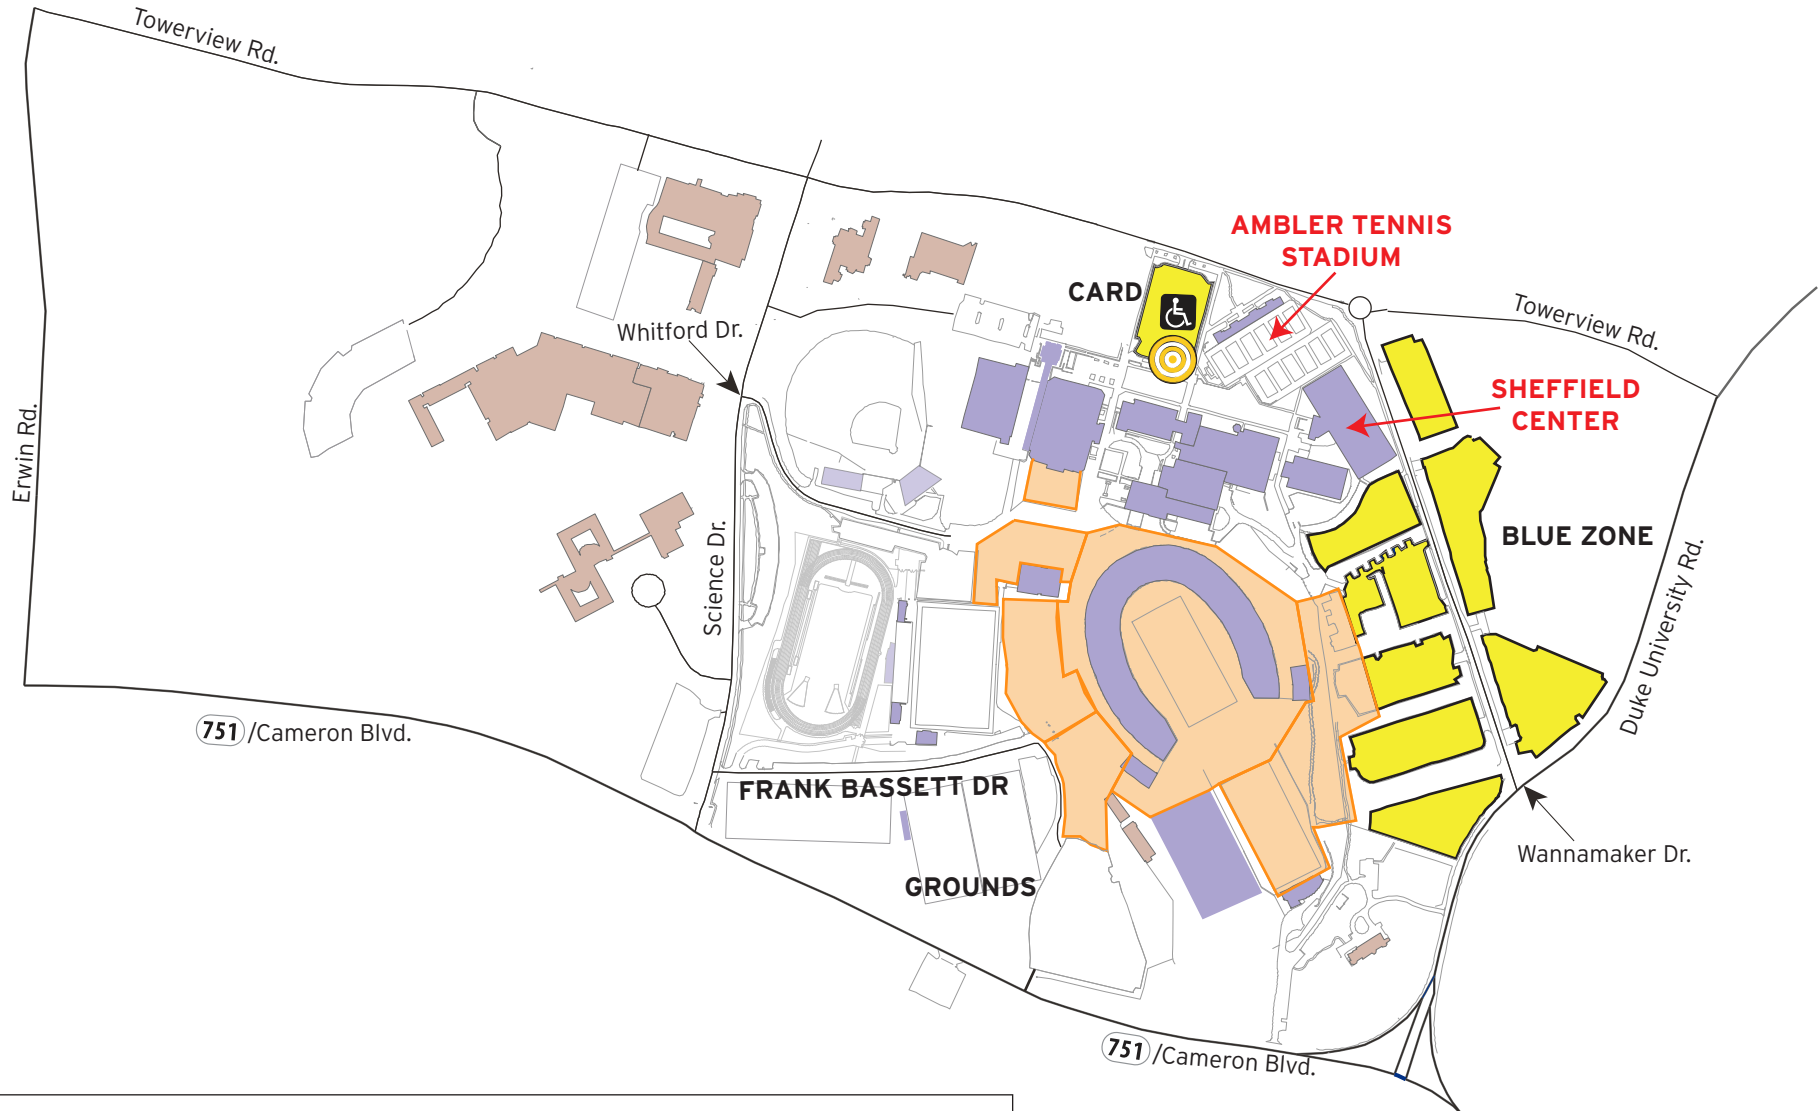

# NCAA CHAMPIONSHIPS PARKING

FRIDAY, MAY 13 - SATURDAY MAY 14, 2016  
DUKE UNIVERSITY

-  **NCAA Women's Tennis Parking for Ambler Tennis Stadium**
  - General Public Parking - Blue Zone Lots
-  **Persons with Disabilities Parking - Card Lot**
-  **Accessible Drop-off/Pick-up Point in Card Lot**
-  **Construction Areas - No Access**

NOTE: As parking lots reach capacity, please follow the directions of parking and traffic staff as they direct guests to the closest available parking location.