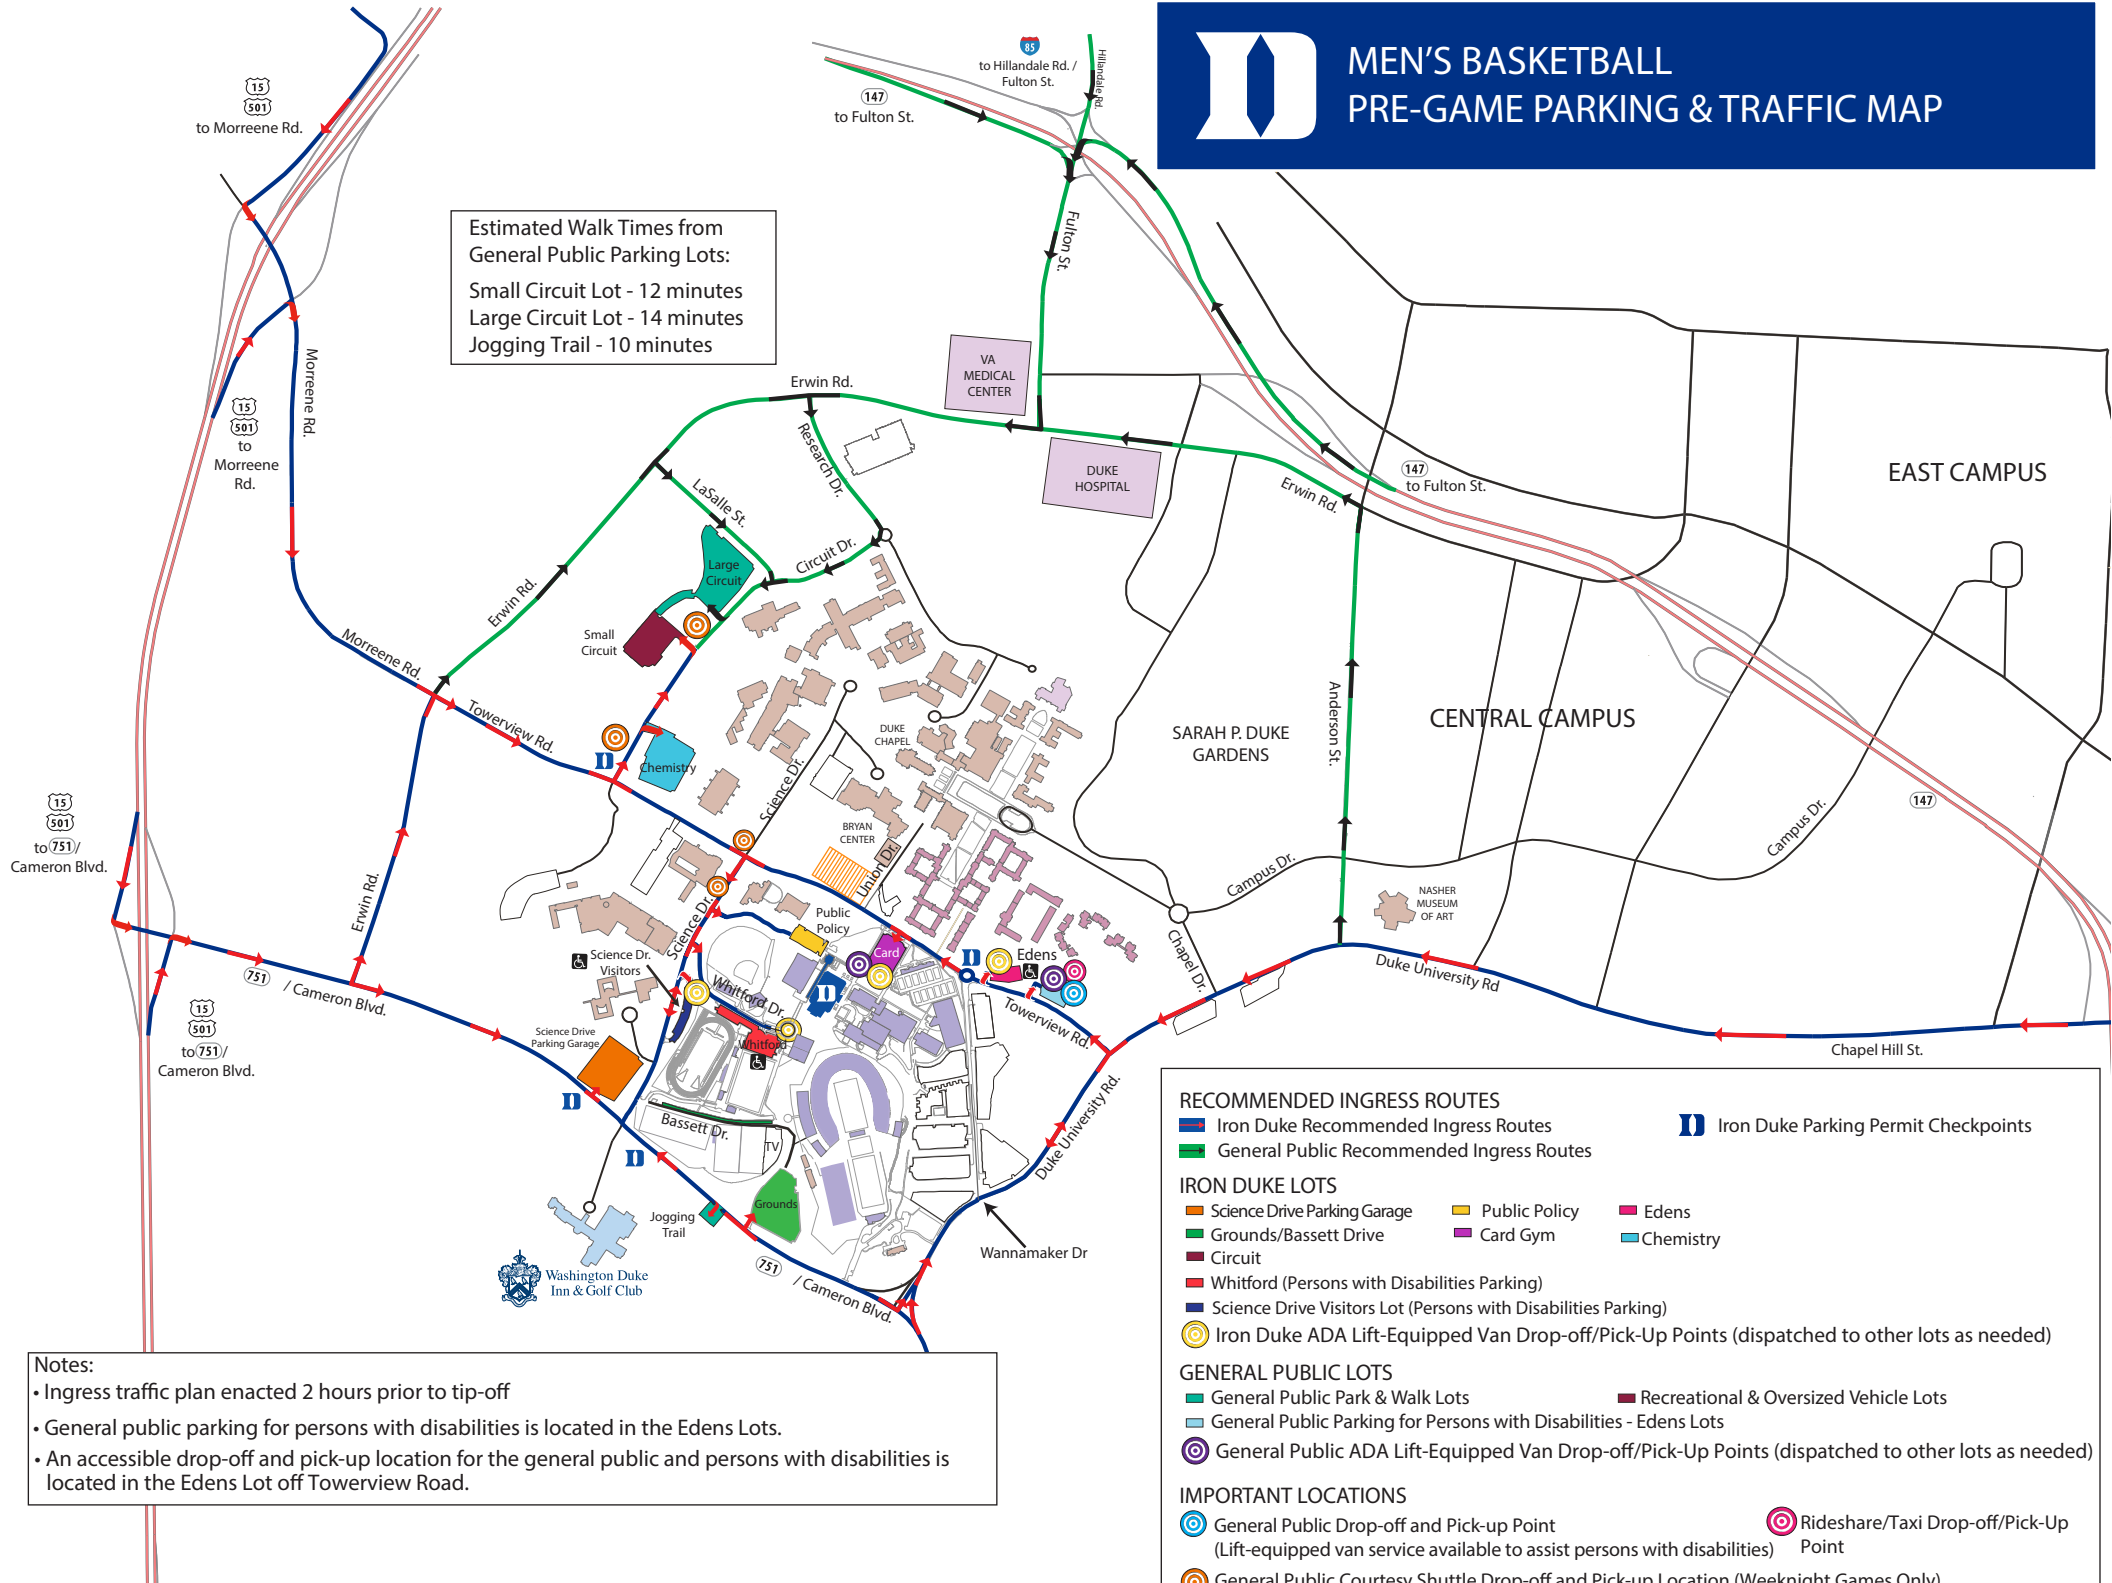

D MEN'S BASKETBALL PRE-GAME PARKING & TRAFFIC MAP

Estimated Walk Times from General Public Parking Lots:
Small Circuit Lot - 12 minutes
Large Circuit Lot - 14 minutes
Jogging Trail - 10 minutes

Notes:

- Ingress traffic plan enacted 2 hours prior to tip-off
- General public parking for persons with disabilities is located in the Edens Lots.
- An accessible drop-off and pick-up location for the general public and persons with disabilities is located in the Edens Lot off Towerview Road.

RECOMMENDED INGRESS ROUTES

- Blue line: Iron Duke Recommended Ingress Routes
- Green line: General Public Recommended Ingress Routes

IRON DUKE LOTS

- Orange: Science Drive Parking Garage
- Yellow: Public Policy
- Pink: Edens
- Green: Grounds/Bassett Drive
- Purple: Card Gym
- Teal: Chemistry
- Dark Red: Circuit
- Red: Whitford (Persons with Disabilities Parking)
- Dark Blue: Science Drive Visitors Lot (Persons with Disabilities Parking)

GENERAL PUBLIC LOTS

- Light Green: General Public Park & Walk Lots
- Dark Red: Recreational & Oversized Vehicle Lots
- Light Blue: General Public Parking for Persons with Disabilities - Edens Lots

IMPORTANT LOCATIONS

- Blue circle with 'D': Iron Duke ADA Lift-Equipped Van Drop-off/Pick-Up Points (dispatched to other lots as needed)
- Red circle with 'D': General Public ADA Lift-Equipped Van Drop-off/Pick-Up Points (dispatched to other lots as needed)
- Blue circle with 'D': General Public Drop-off and Pick-up Point (Lift-equipped van service available to assist persons with disabilities)
- Red circle with 'D': Rideshare/Taxi Drop-off/Pick-Up Point
- Orange circle with 'D': General Public Courtesy Shuttle Drop-off and Pick-up Location (Weeknight Games Only)

Legend:

- Blue 'D' icon: Iron Duke Parking Permit Checkpoints