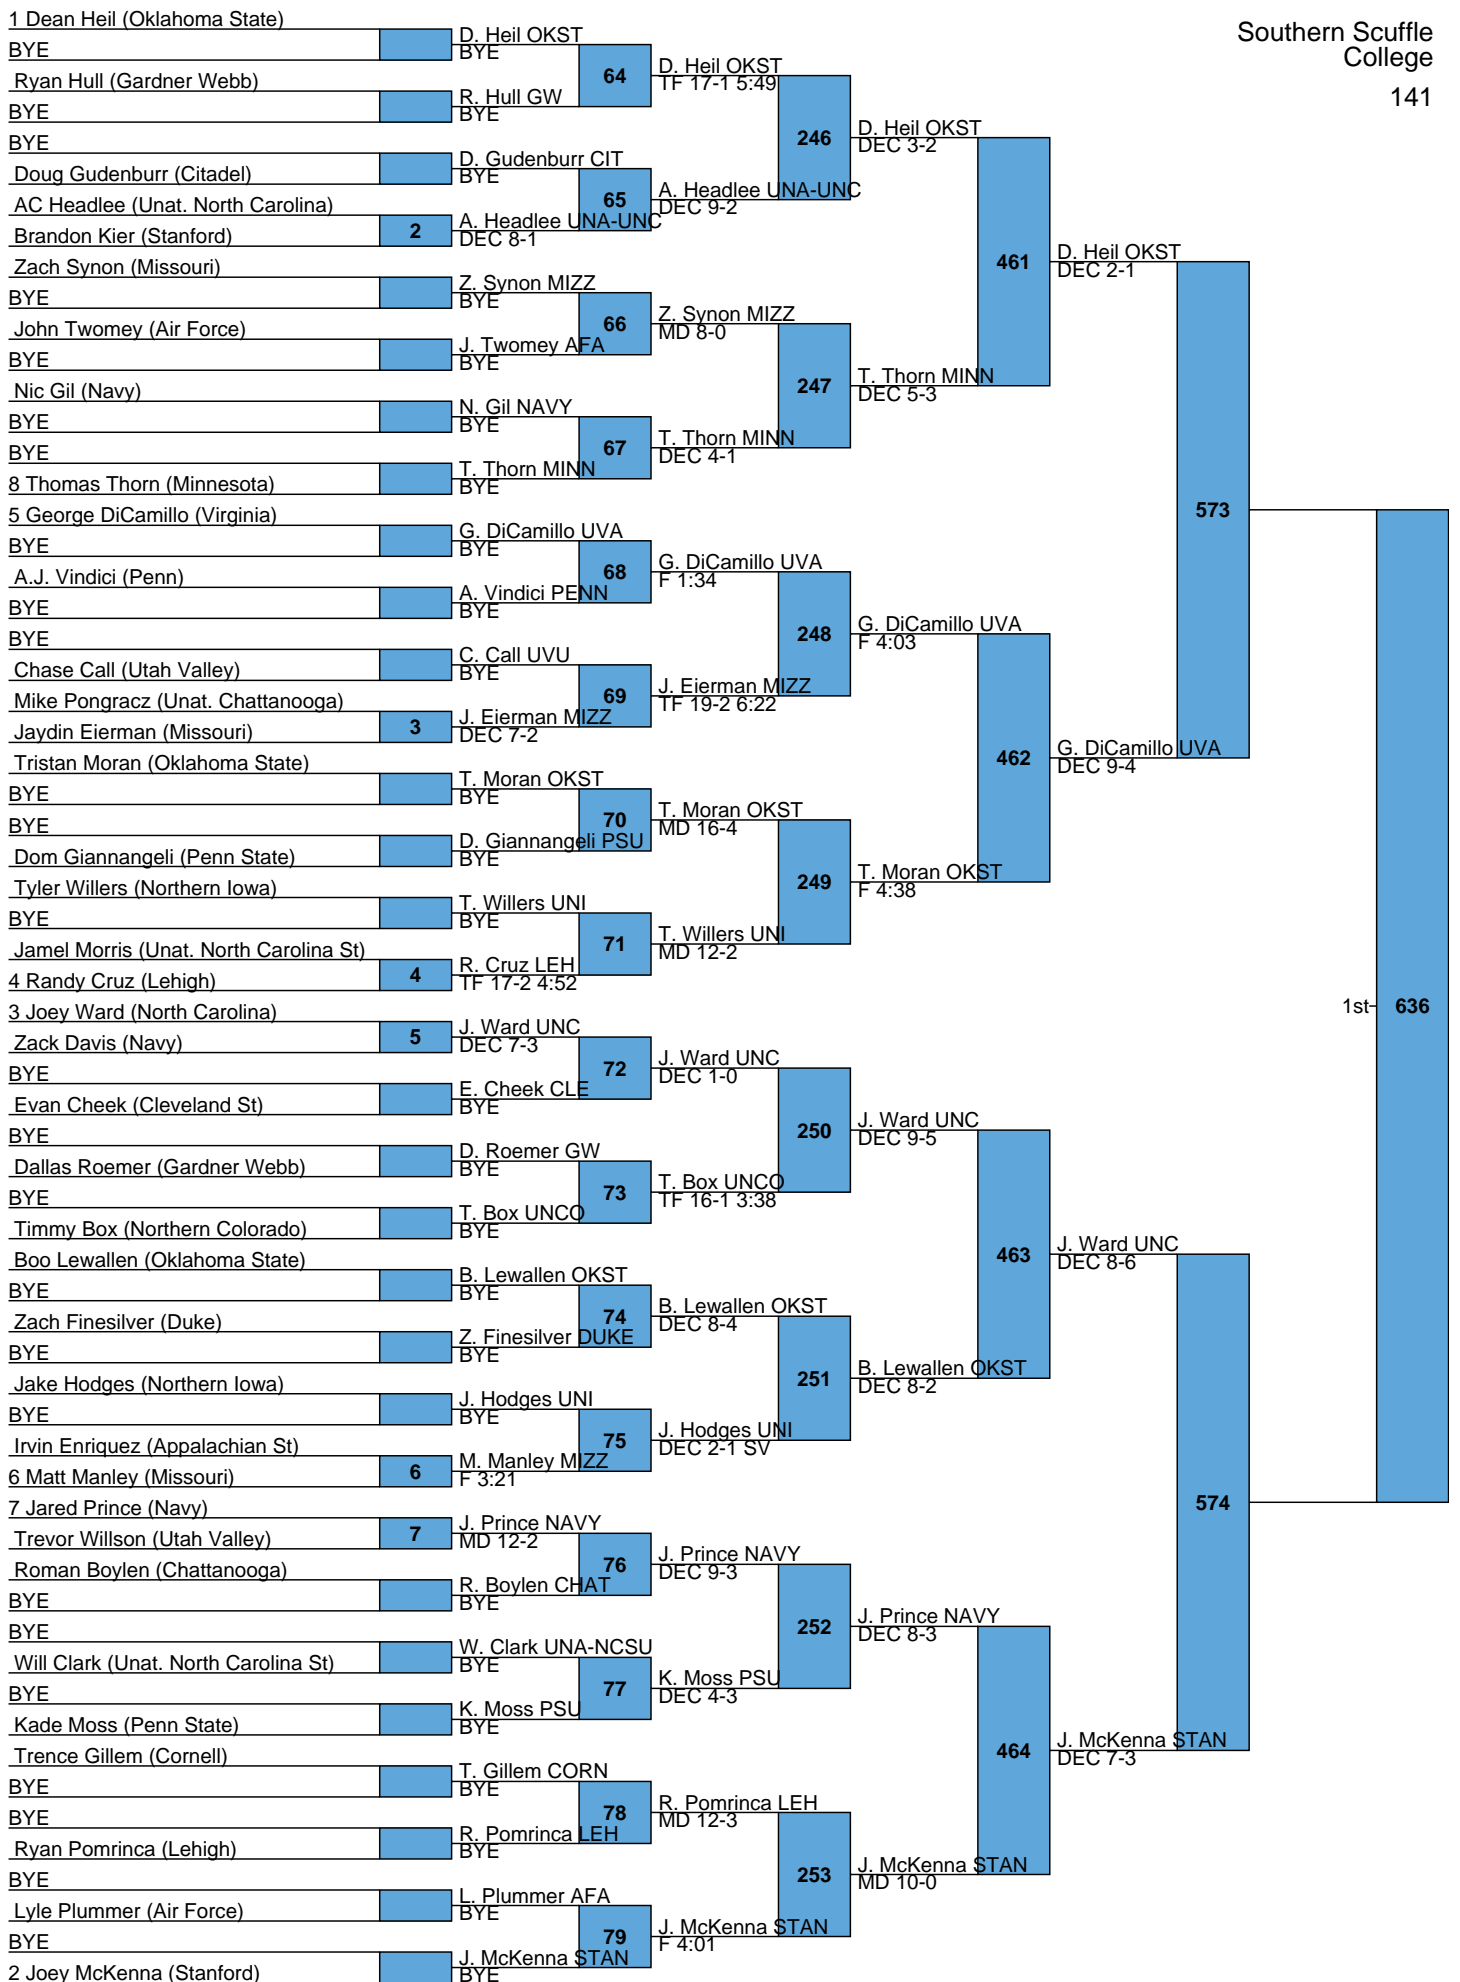

SOUTHERN SCUFFLE DAY 1

TEAM SCORES

Rank	Team	Points
1	Oklahoma State	116
2	Missouri	70.5
3	Lehigh	69.5
4	Northern Iowa	68.5
5	Minnesota	68
6	Virginia	46.5
7	Stanford	44.5
8	North Carolina	43.5
9	Cornell	36.5
10	Edinboro	33
11	Northern Colorado	26
12	Appalachian State	24.5
	<i>Chattanooga</i>	<i>24.5</i>
	Gardner Webb	24.5
15	Campbell	22.5
	Drexel	22.5
17	Utah Valley	21
18	Duke	20.5
19	Navy	18.5
20	Penn	17
21	Air Force	13.5
22	Cleveland State	12
23	The Citadel	5.5

L607 — 630 — 5th
 L608

L571 — 631 — 7th
 L572

L613
L614 642 5th

L583
L584 643 7th

L617
 L618 650 5th

L591
 L592 651 7th

L619 — 5th
L620 — 654

L595 — 7th
L596 — 655