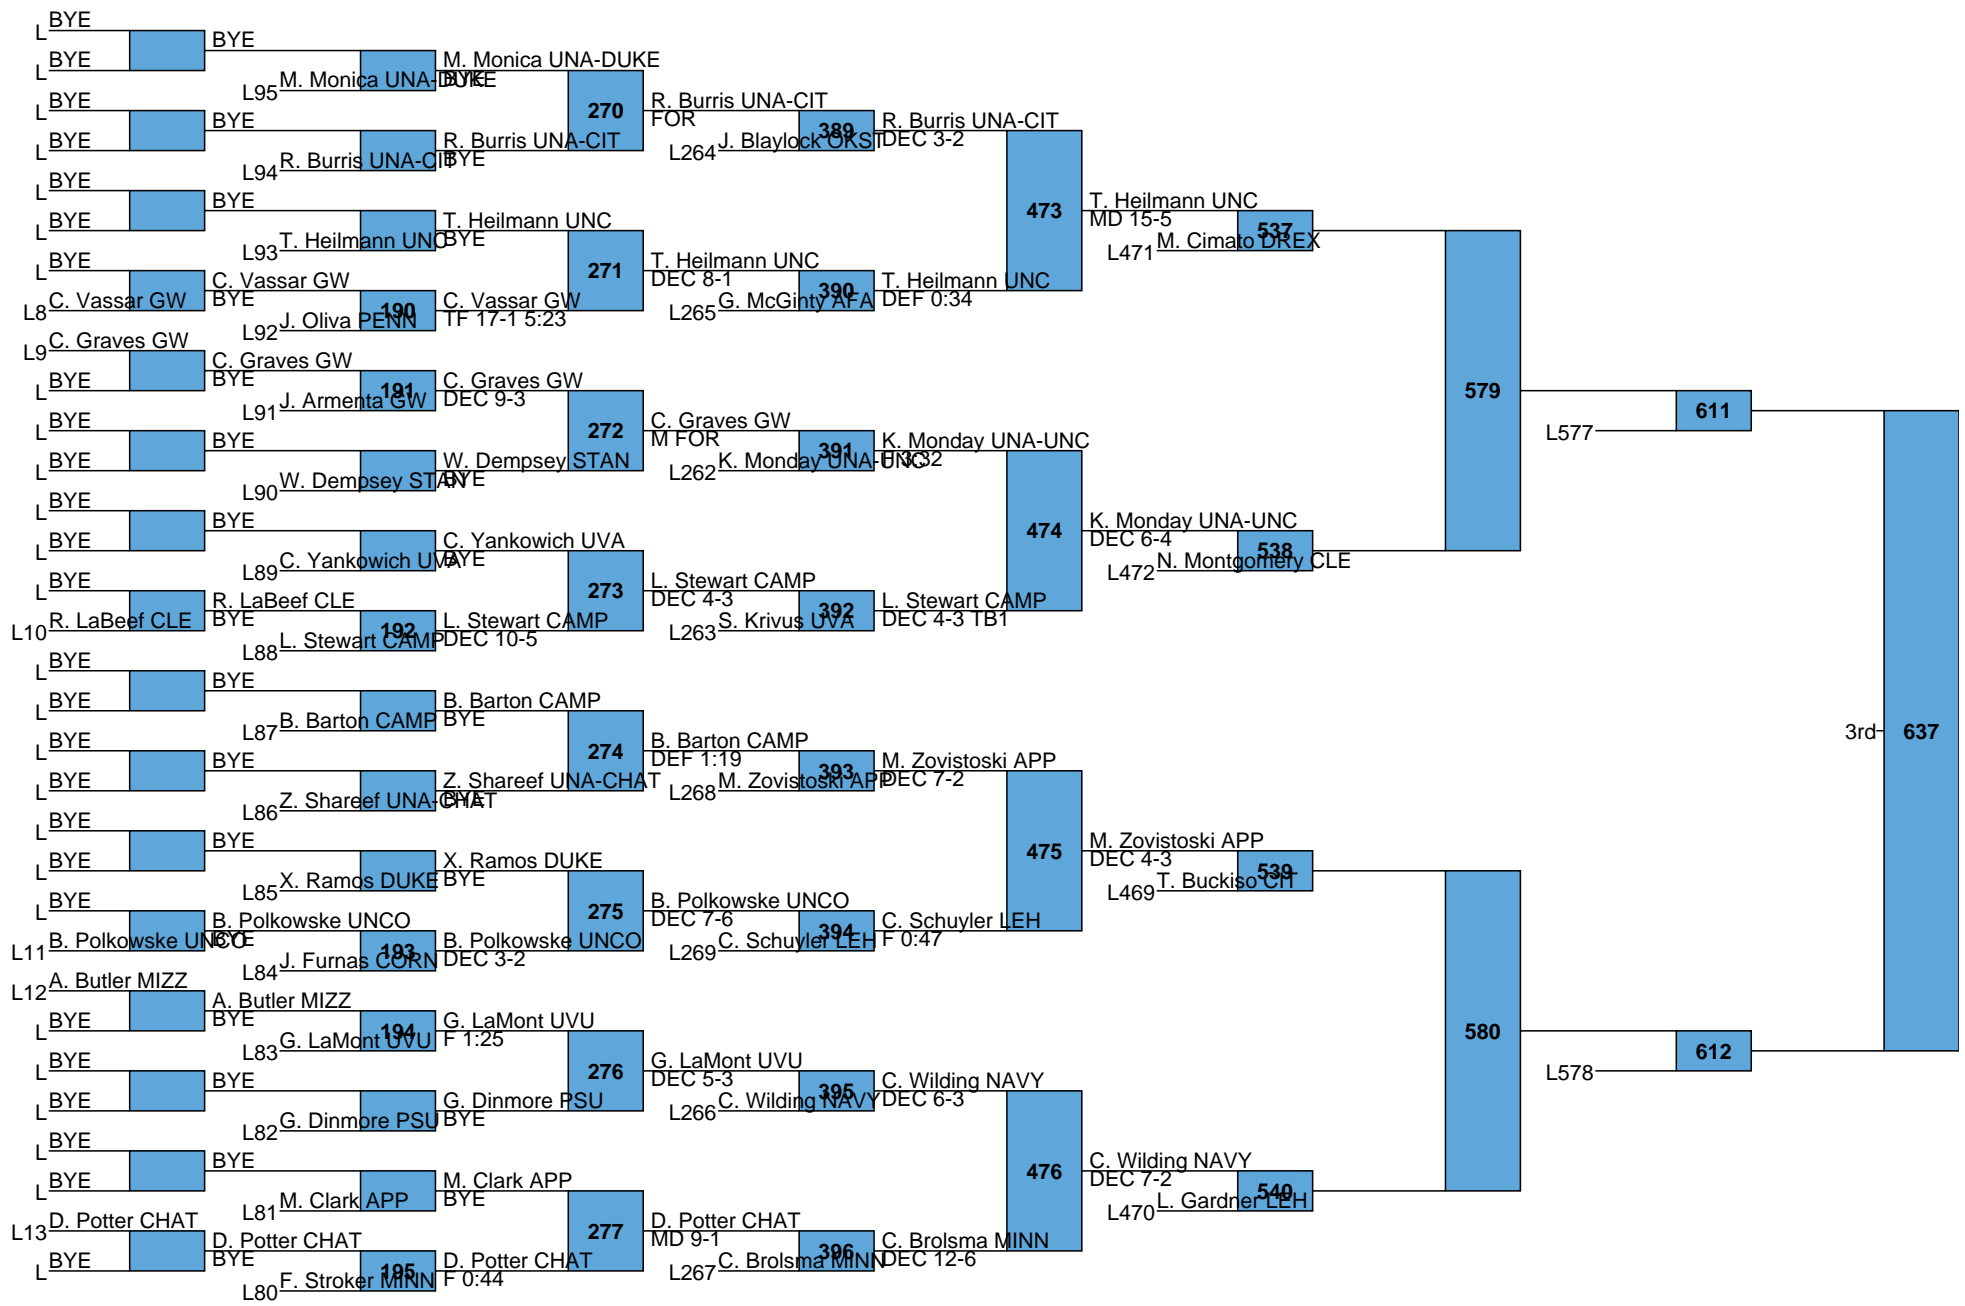

SOUTHERN SCUFFLE DAY 1

TEAM SCORES

Rank	Team	Points
1	Oklahoma State	116
2	Missouri	70.5
3	Lehigh	69.5
4	Northern Iowa	68.5
5	Minnesota	68
6	Virginia	46.5
7	Stanford	44.5
8	North Carolina	43.5
9	Cornell	36.5
10	Edinboro	33
11	Northern Colorado	26
12	Appalachian State	24.5
	<i>Chattanooga</i>	<i>24.5</i>
	Gardner Webb	24.5
15	Campbell	22.5
	Drexel	22.5
17	Utah Valley	21
18	Duke	20.5
19	Navy	18.5
20	Penn	17
21	Air Force	13.5
22	Cleveland State	12
23	The Citadel	5.5

L607 — 630 — 5th
 L608

L571 — 631 — 7th
 L572

L613
L614 642 5th

L583
L584 643 7th

L617
 L618 650 5th

L591
 L592 651 7th

L619 — 5th
L620 — 654

L595 — 7th
L596 — 655