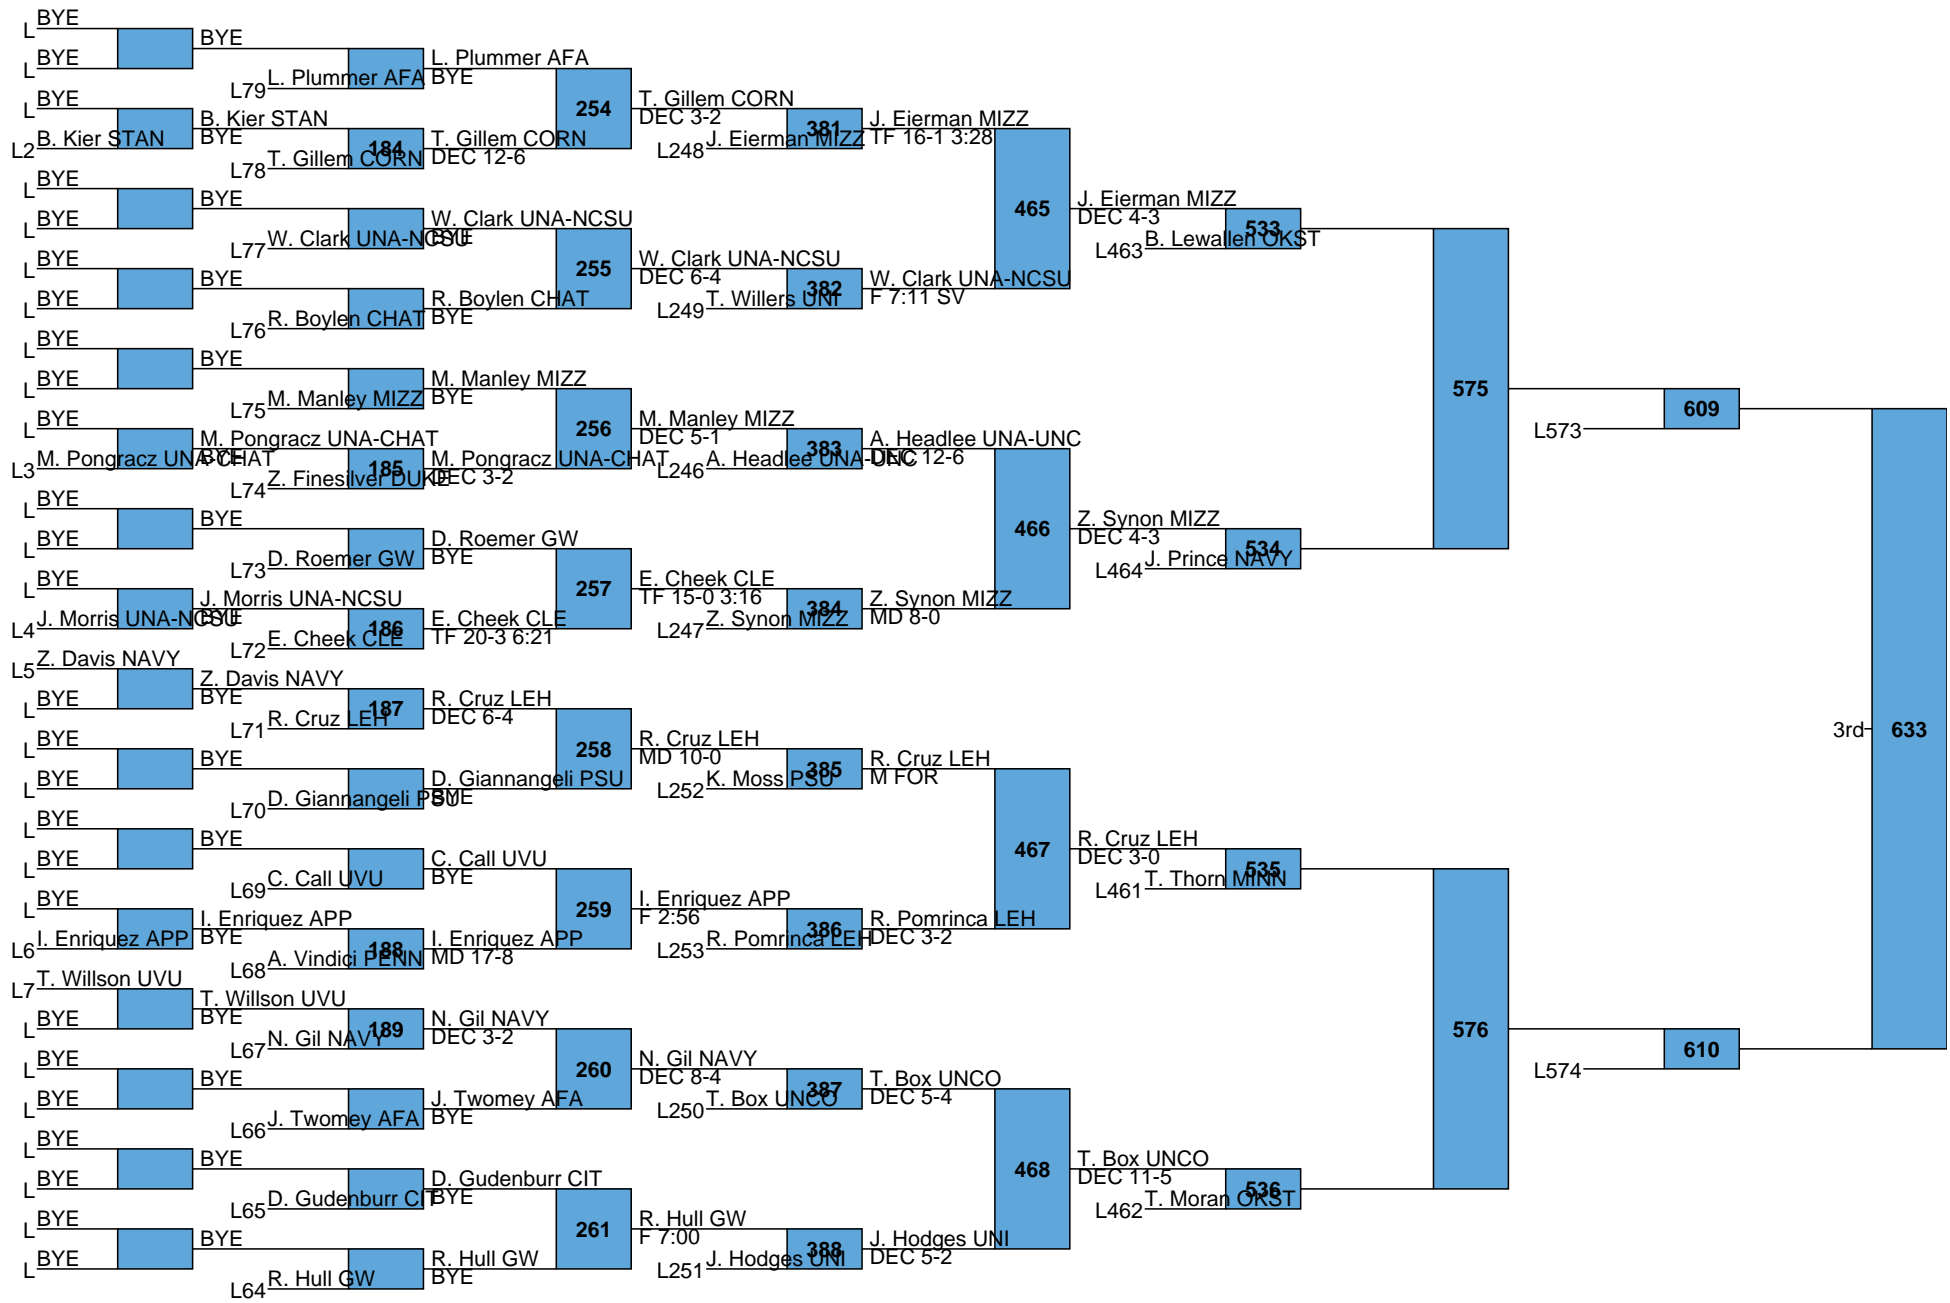

SOUTHERN SCUFFLE DAY 1

TEAM SCORES

Rank	Team	Points
1	Oklahoma State	116
2	Missouri	70.5
3	Lehigh	69.5
4	Northern Iowa	68.5
5	Minnesota	68
6	Virginia	46.5
7	Stanford	44.5
8	North Carolina	43.5
9	Cornell	36.5
10	Edinboro	33
11	Northern Colorado	26
12	Appalachian State	24.5
	<i>Chattanooga</i>	<i>24.5</i>
	Gardner Webb	24.5
15	Campbell	22.5
	Drexel	22.5
17	Utah Valley	21
18	Duke	20.5
19	Navy	18.5
20	Penn	17
21	Air Force	13.5
22	Cleveland State	12
23	The Citadel	5.5

L607 — 630 — 5th
 L608

L571 — 631 — 7th
 L572

L613
L614 642 5th

L583
L584 643 7th

L617
 L618 650 5th

L591
 L592 651 7th

L619 — 5th
L620 — 654

L595 — 7th
L596 — 655