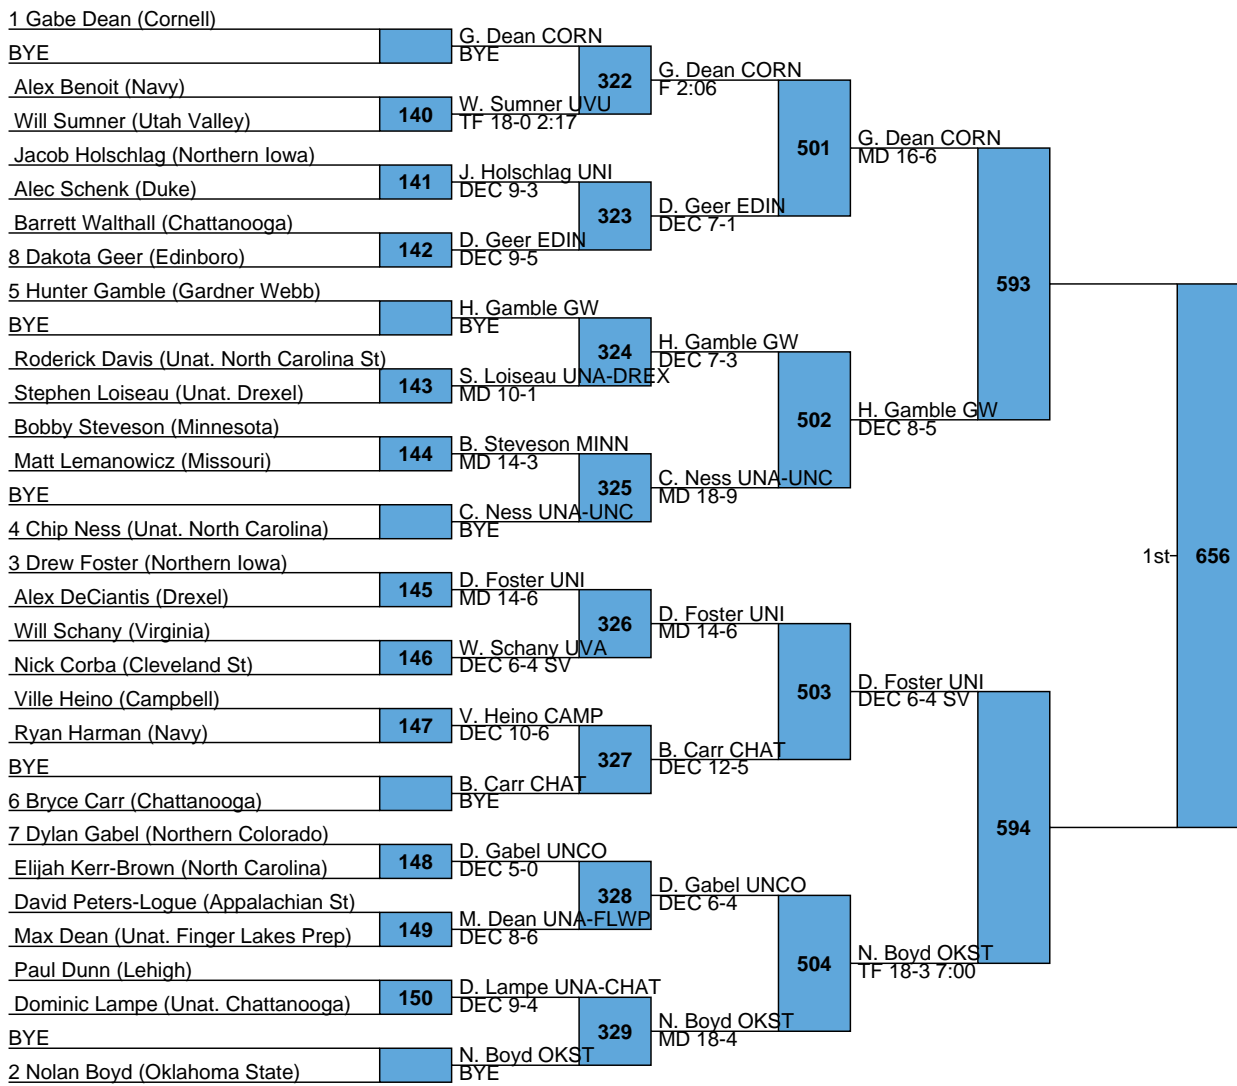

SOUTHERN SCUFFLE DAY 1

TEAM SCORES

Rank	Team	Points
1	Oklahoma State	116
2	Missouri	70.5
3	Lehigh	69.5
4	Northern Iowa	68.5
5	Minnesota	68
6	Virginia	46.5
7	Stanford	44.5
8	North Carolina	43.5
9	Cornell	36.5
10	Edinboro	33
11	Northern Colorado	26
12	Appalachian State	24.5
	<i>Chattanooga</i>	<i>24.5</i>
	Gardner Webb	24.5
15	Campbell	22.5
	Drexel	22.5
17	Utah Valley	21
18	Duke	20.5
19	Navy	18.5
20	Penn	17
21	Air Force	13.5
22	Cleveland State	12
23	The Citadel	5.5

L607 — 630 — 5th
 L608

L571 — 631 — 7th
 L572

L613
L614 642 5th

L583
L584 643 7th

L617
 L618 650 5th

L591
 L592 651 7th

L619 — 5th
L620 — 654

L595 — 7th
L596 — 655