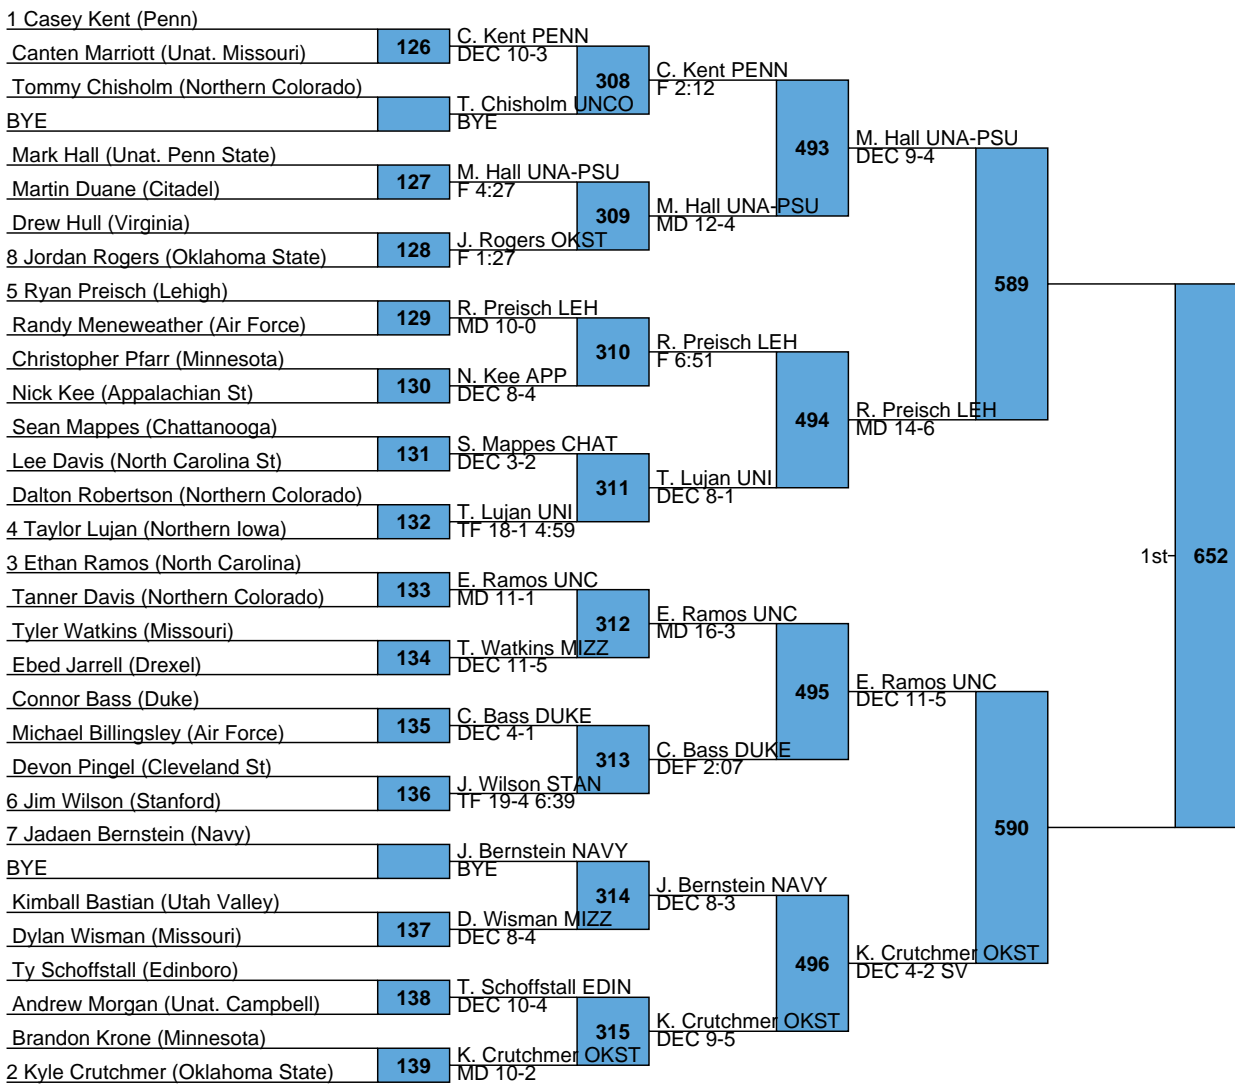

SOUTHERN SCUFFLE DAY 1

TEAM SCORES

Rank	Team	Points
1	Oklahoma State	116
2	Missouri	70.5
3	Lehigh	69.5
4	Northern Iowa	68.5
5	Minnesota	68
6	Virginia	46.5
7	Stanford	44.5
8	North Carolina	43.5
9	Cornell	36.5
10	Edinboro	33
11	Northern Colorado	26
12	Appalachian State	24.5
	<i>Chattanooga</i>	<i>24.5</i>
	Gardner Webb	24.5
15	Campbell	22.5
	Drexel	22.5
17	Utah Valley	21
18	Duke	20.5
19	Navy	18.5
20	Penn	17
21	Air Force	13.5
22	Cleveland State	12
23	The Citadel	5.5

L607 — 630 — 5th
 L608

L571 — 631 — 7th
 L572

L613
L614 642 5th

L583
L584 643 7th

L617
 L618 650 5th

L591
 L592 651 7th

L619 — 5th
L620 — 654

L595 — 7th
L596 — 655