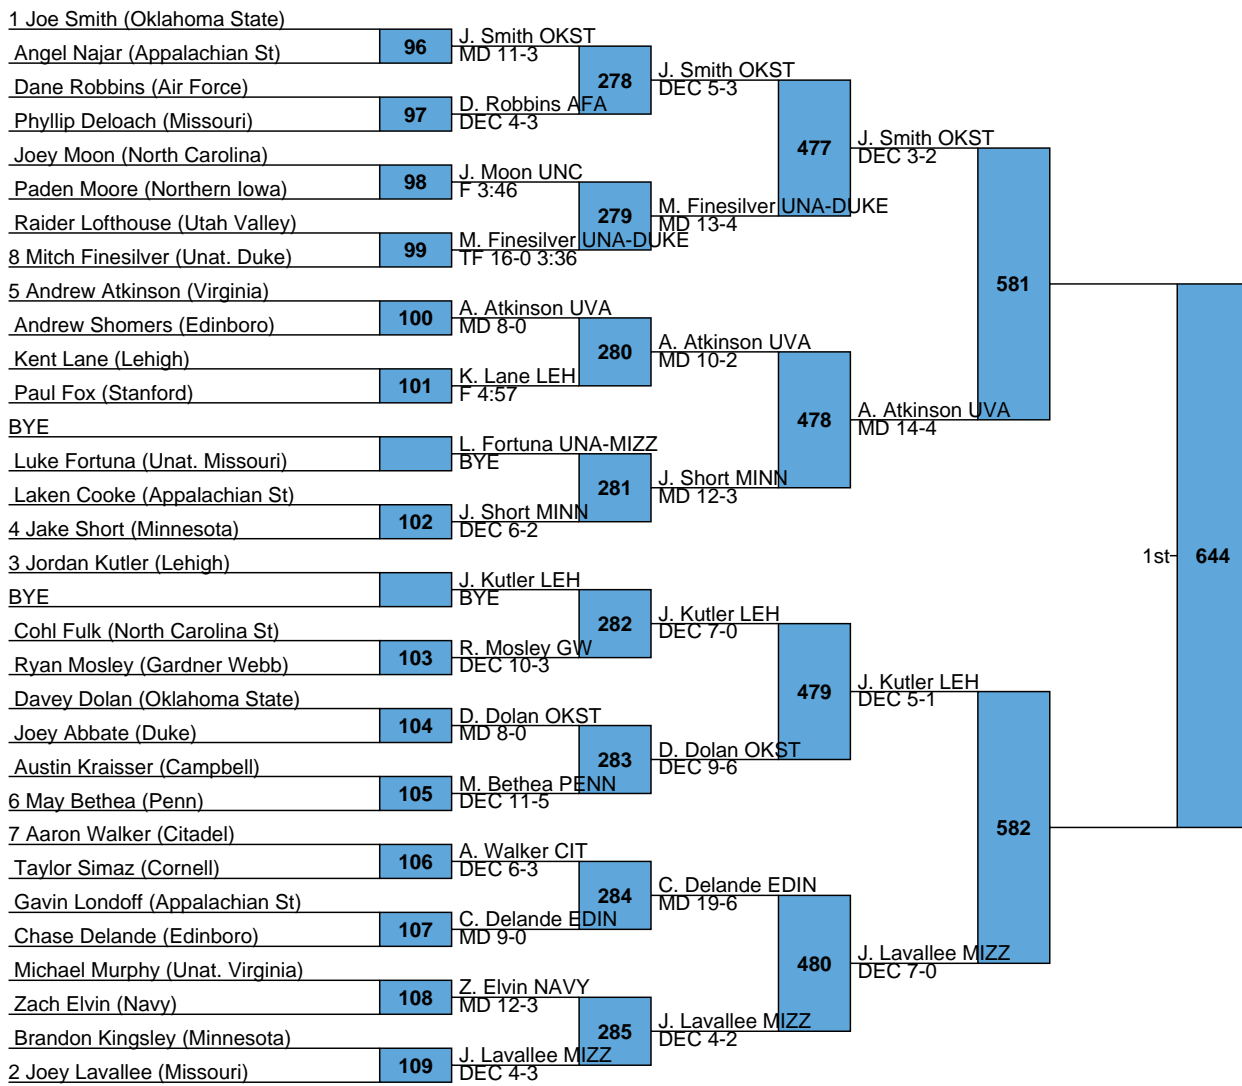

SOUTHERN SCUFFLE DAY 1

TEAM SCORES

Rank	Team	Points
1	Oklahoma State	116
2	Missouri	70.5
3	Lehigh	69.5
4	Northern Iowa	68.5
5	Minnesota	68
6	Virginia	46.5
7	Stanford	44.5
8	North Carolina	43.5
9	Cornell	36.5
10	Edinboro	33
11	Northern Colorado	26
12	Appalachian State	24.5
	<i>Chattanooga</i>	<i>24.5</i>
	Gardner Webb	24.5
15	Campbell	22.5
	Drexel	22.5
17	Utah Valley	21
18	Duke	20.5
19	Navy	18.5
20	Penn	17
21	Air Force	13.5
22	Cleveland State	12
23	The Citadel	5.5

L607 — 630 — 5th
 L608

L571 — 631 — 7th
 L572

L613
L614 642 5th

L583
L584 643 7th

L617
 L618 650 5th

L591
 L592 651 7th

L619 — 5th
L620 — 654

L595 — 7th
L596 — 655