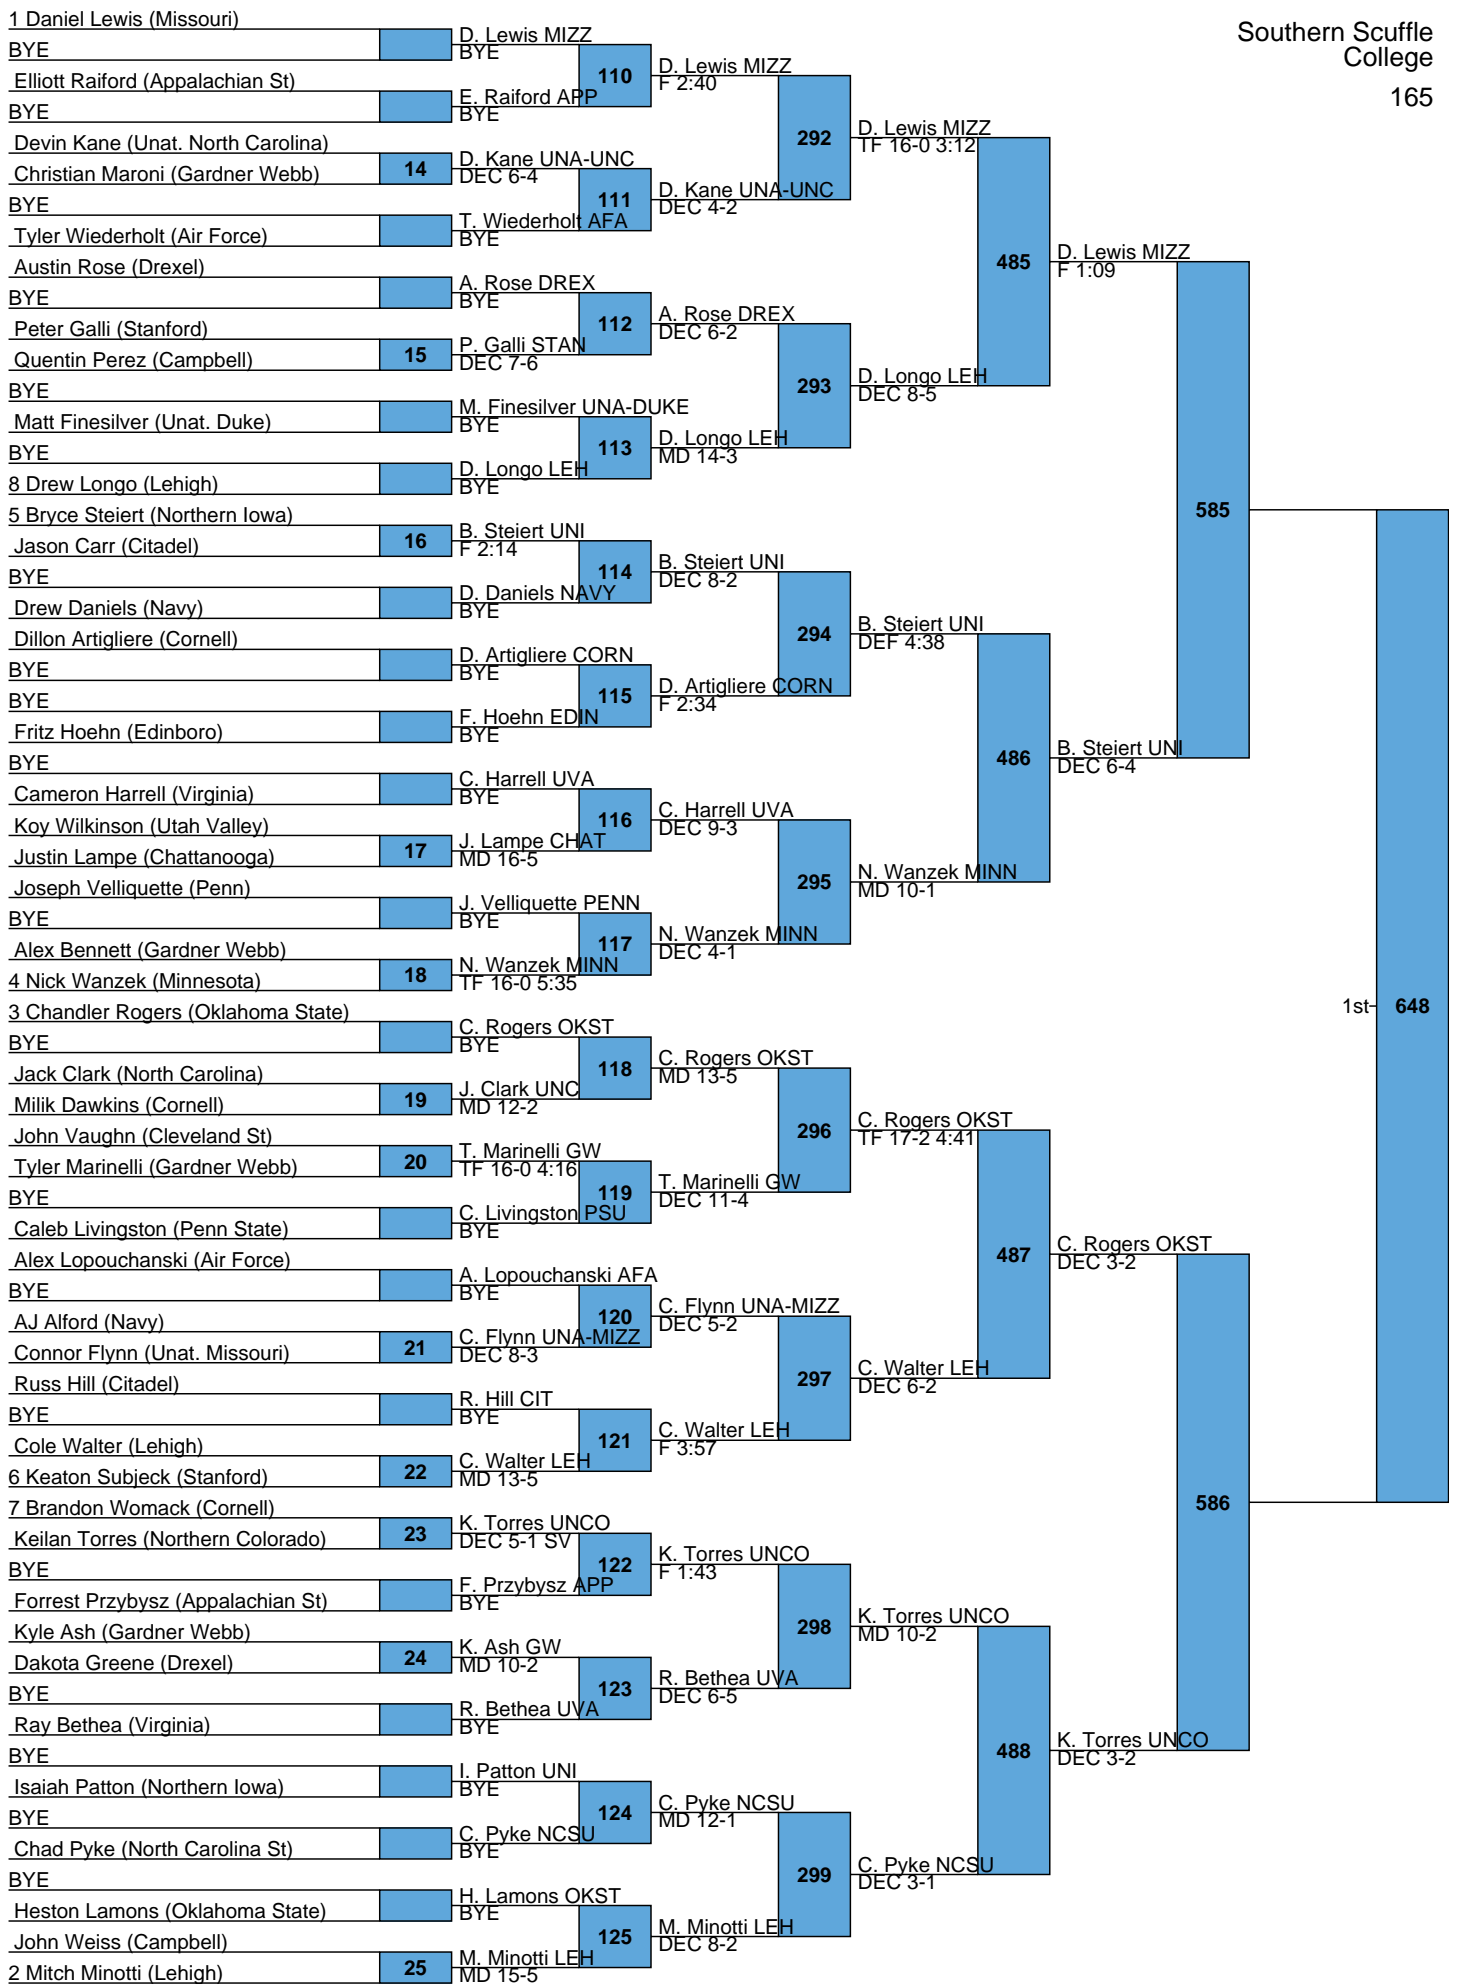

SOUTHERN SCUFFLE DAY 1

TEAM SCORES

Rank	Team	Points
1	Oklahoma State	116
2	Missouri	70.5
3	Lehigh	69.5
4	Northern Iowa	68.5
5	Minnesota	68
6	Virginia	46.5
7	Stanford	44.5
8	North Carolina	43.5
9	Cornell	36.5
10	Edinboro	33
11	Northern Colorado	26
12	Appalachian State	24.5
	<i>Chattanooga</i>	<i>24.5</i>
	Gardner Webb	24.5
15	Campbell	22.5
	Drexel	22.5
17	Utah Valley	21
18	Duke	20.5
19	Navy	18.5
20	Penn	17
21	Air Force	13.5
22	Cleveland State	12
23	The Citadel	5.5

L607 — 630 — 5th
 L608

L571 — 631 — 7th
 L572

L613
L614 642 5th

L583
L584 643 7th

L617
 L618 650 5th

L591
 L592 651 7th

L619 — 5th
L620 — 654

L595 — 7th
L596 — 655