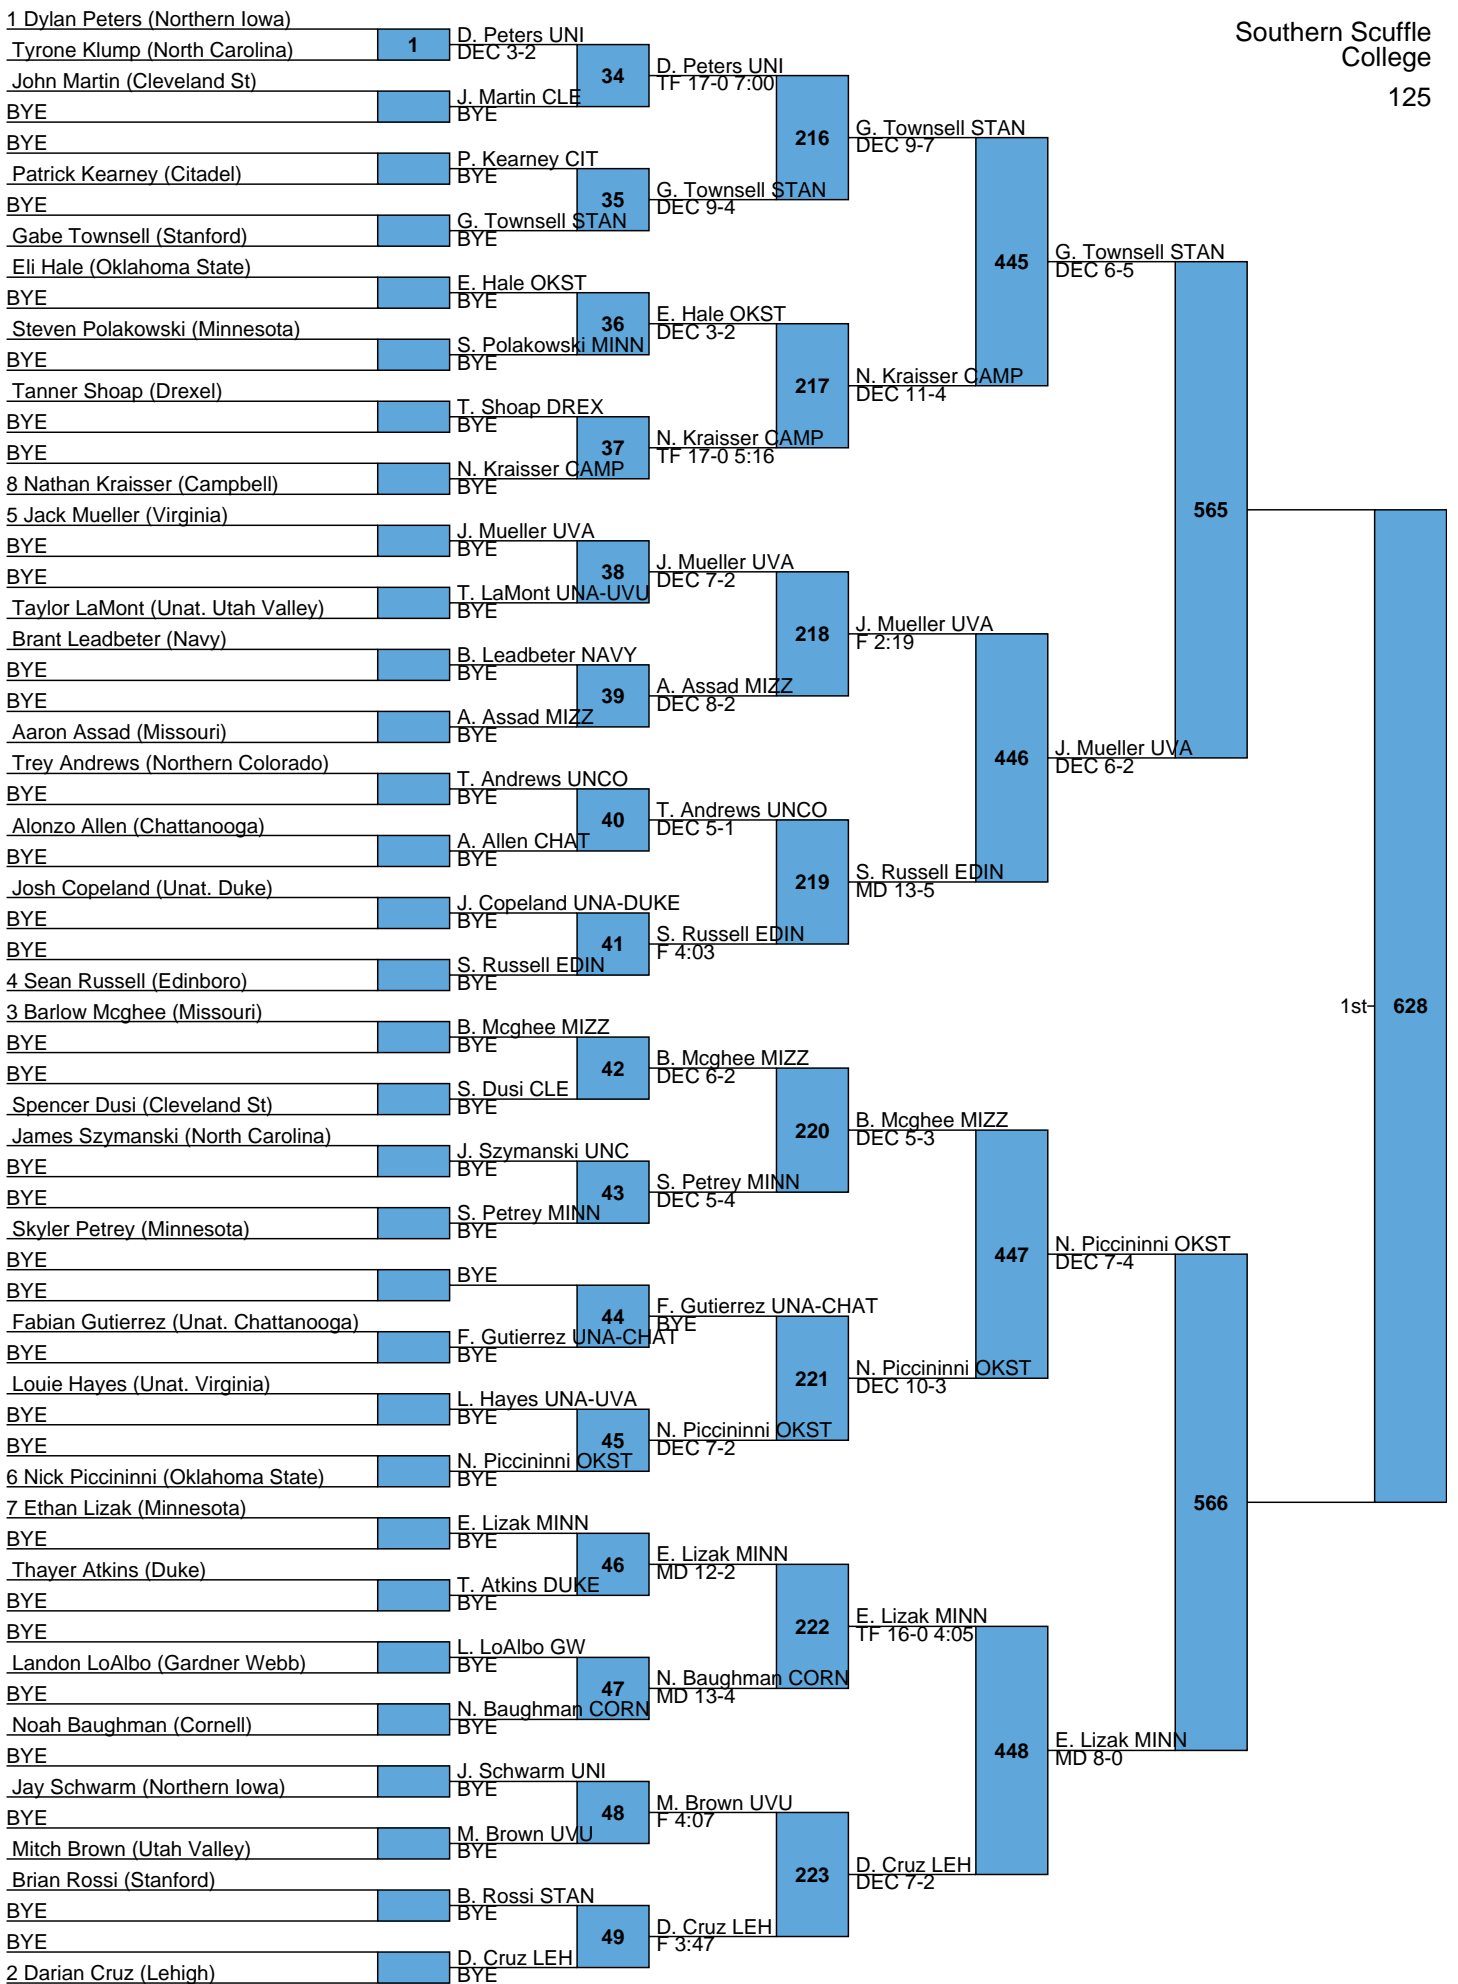

SOUTHERN SCUFFLE DAY 1

TEAM SCORES

Rank	Team	Points
1	Oklahoma State	116
2	Missouri	70.5
3	Lehigh	69.5
4	Northern Iowa	68.5
5	Minnesota	68
6	Virginia	46.5
7	Stanford	44.5
8	North Carolina	43.5
9	Cornell	36.5
10	Edinboro	33
11	Northern Colorado	26
12	Appalachian State	24.5
	<i>Chattanooga</i>	<i>24.5</i>
	Gardner Webb	24.5
15	Campbell	22.5
	Drexel	22.5
17	Utah Valley	21
18	Duke	20.5
19	Navy	18.5
20	Penn	17
21	Air Force	13.5
22	Cleveland State	12
23	The Citadel	5.5

L607 — 630 — 5th
 L608

L571 — 631 — 7th
 L572

L613
L614 642 5th

L583
L584 643 7th

L617
 L618 650 5th

L591
 L592 651 7th

L619 — 5th
L620 — 654

L595 — 7th
L596 — 655