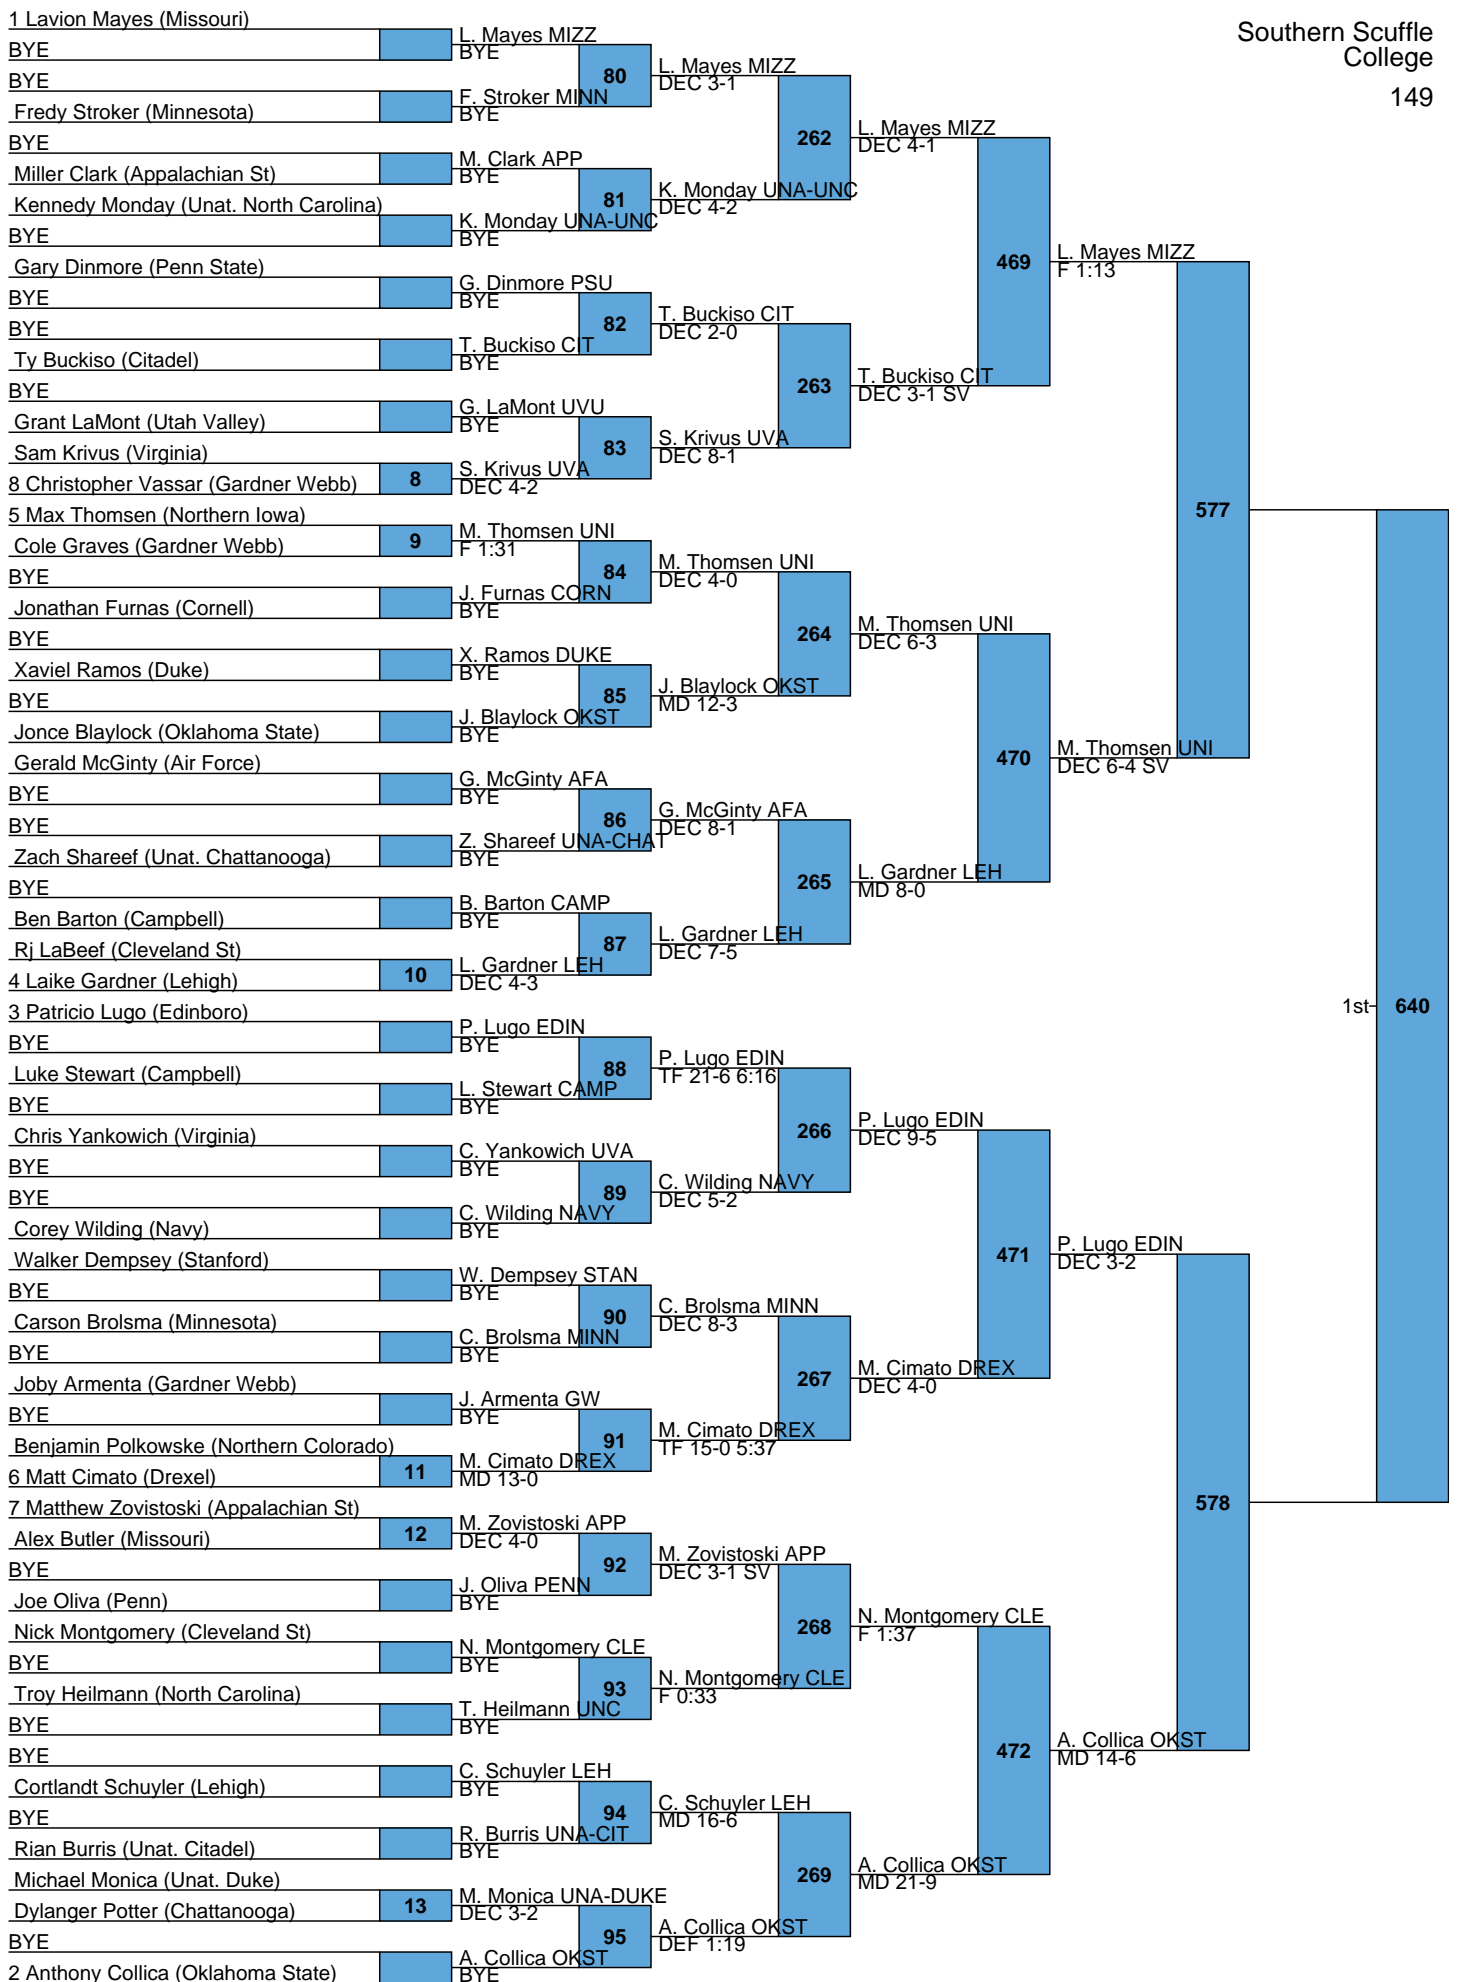

SOUTHERN SCUFFLE DAY 1

TEAM SCORES

Rank	Team	Points
1	Oklahoma State	116
2	Missouri	70.5
3	Lehigh	69.5
4	Northern Iowa	68.5
5	Minnesota	68
6	Virginia	46.5
7	Stanford	44.5
8	North Carolina	43.5
9	Cornell	36.5
10	Edinboro	33
11	Northern Colorado	26
12	Appalachian State	24.5
	<i>Chattanooga</i>	<i>24.5</i>
	Gardner Webb	24.5
15	Campbell	22.5
	Drexel	22.5
17	Utah Valley	21
18	Duke	20.5
19	Navy	18.5
20	Penn	17
21	Air Force	13.5
22	Cleveland State	12
23	The Citadel	5.5

L607 — 630 — 5th
 L608

L571 — 631 — 7th
 L572

L613
L614 642 5th

L583
L584 643 7th

L617
 L618 650 5th

L591
 L592 651 7th

L619 — 5th
L620 — 654

L595 — 7th
L596 — 655