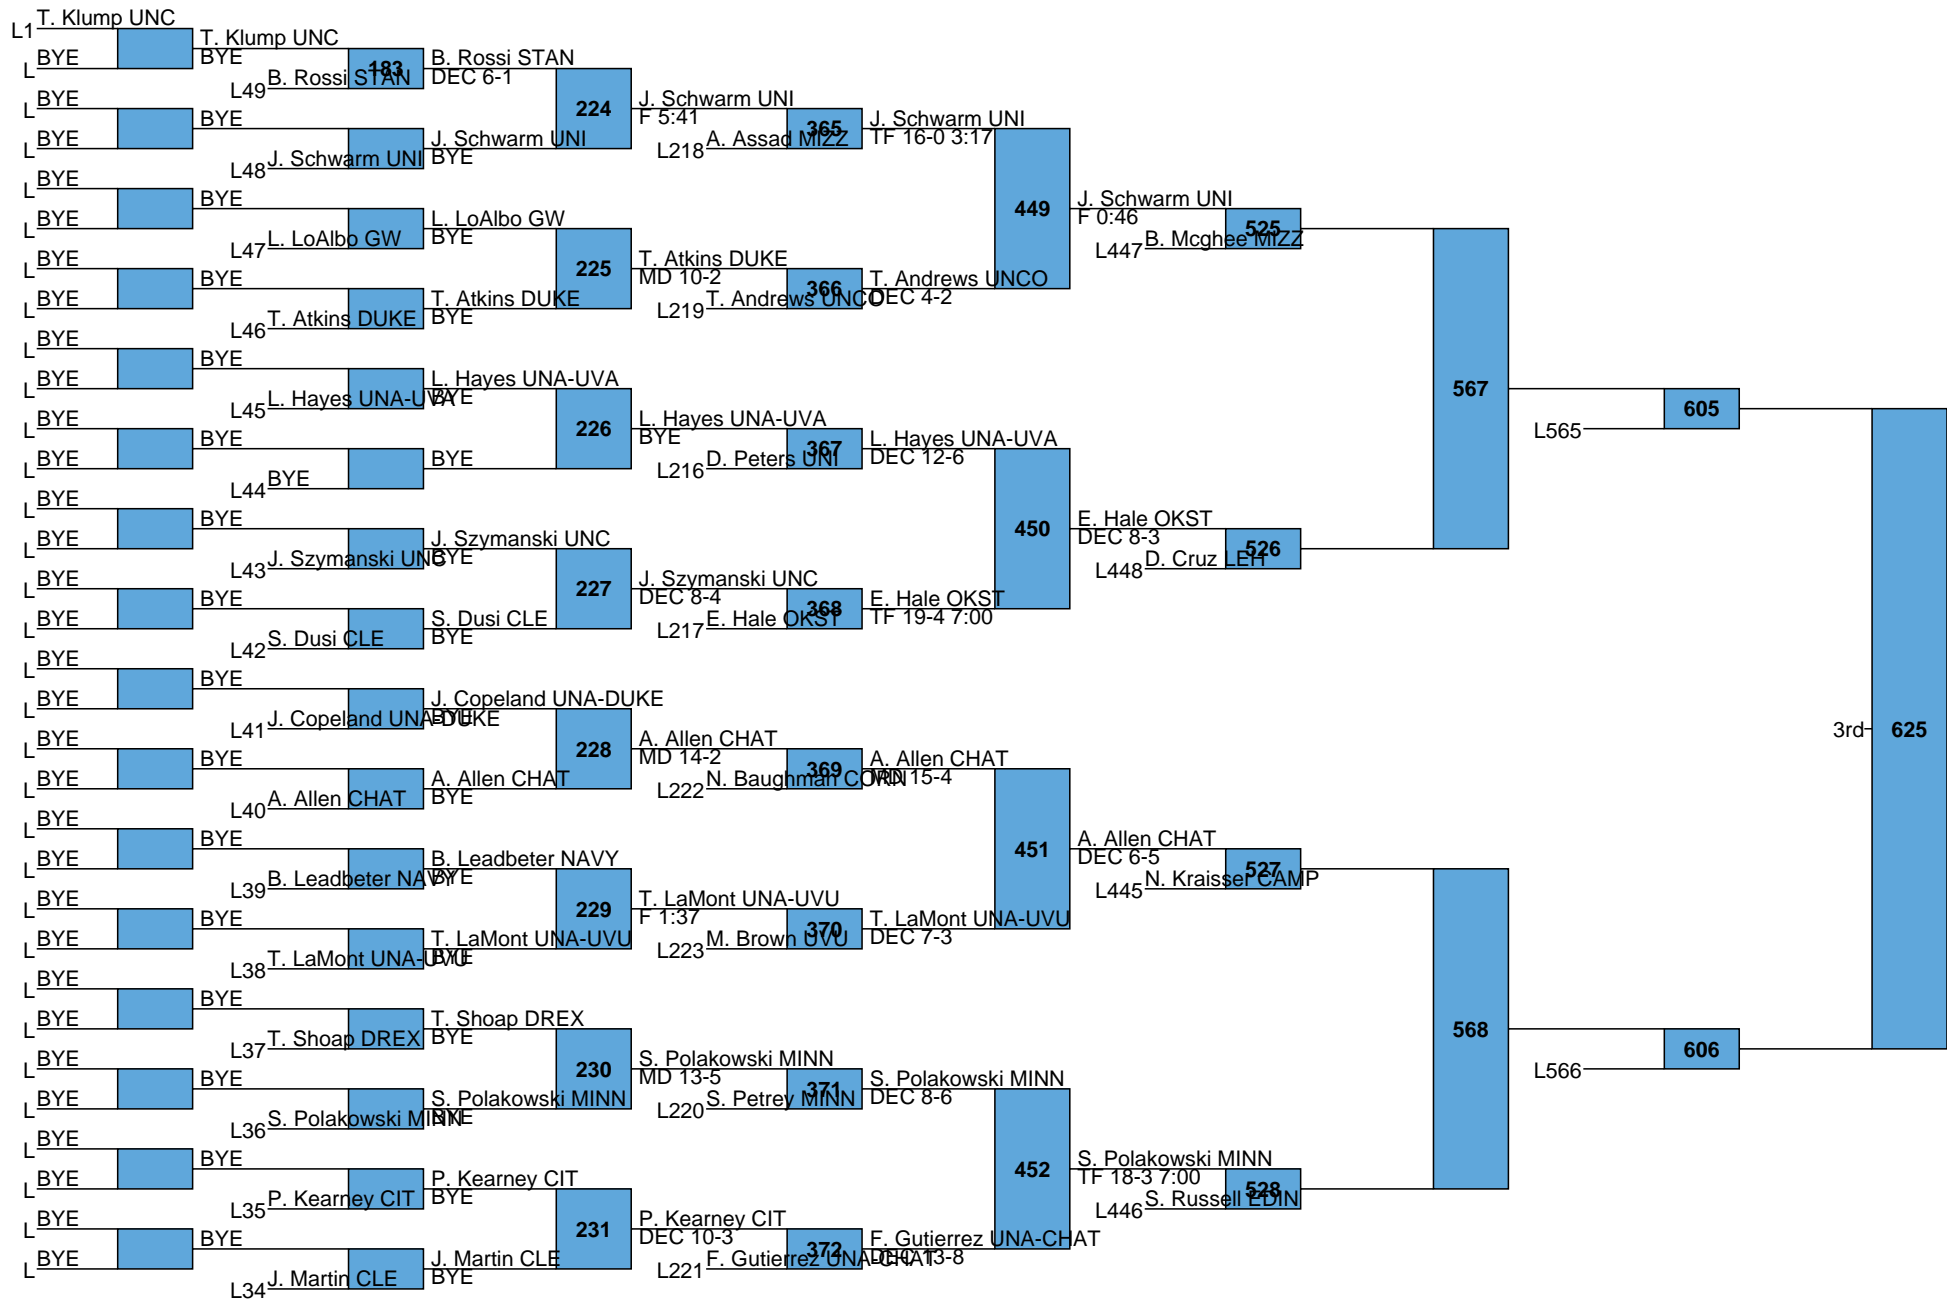

SOUTHERN SCUFFLE DAY 1

TEAM SCORES

Rank	Team	Points
1	Oklahoma State	116
2	Missouri	70.5
3	Lehigh	69.5
4	Northern Iowa	68.5
5	Minnesota	68
6	Virginia	46.5
7	Stanford	44.5
8	North Carolina	43.5
9	Cornell	36.5
10	Edinboro	33
11	Northern Colorado	26
12	Appalachian State	24.5
	<i>Chattanooga</i>	<i>24.5</i>
	Gardner Webb	24.5
15	Campbell	22.5
	Drexel	22.5
17	Utah Valley	21
18	Duke	20.5
19	Navy	18.5
20	Penn	17
21	Air Force	13.5
22	Cleveland State	12
23	The Citadel	5.5

L607 — 630 — 5th
 L608

L571 — 631 — 7th
 L572

L613
L614 642 5th

L583
L584 643 7th

L617
 L618 650 5th

L591
 L592 651 7th

L619 — 5th
L620 — 654

L595 — 7th
L596 — 655