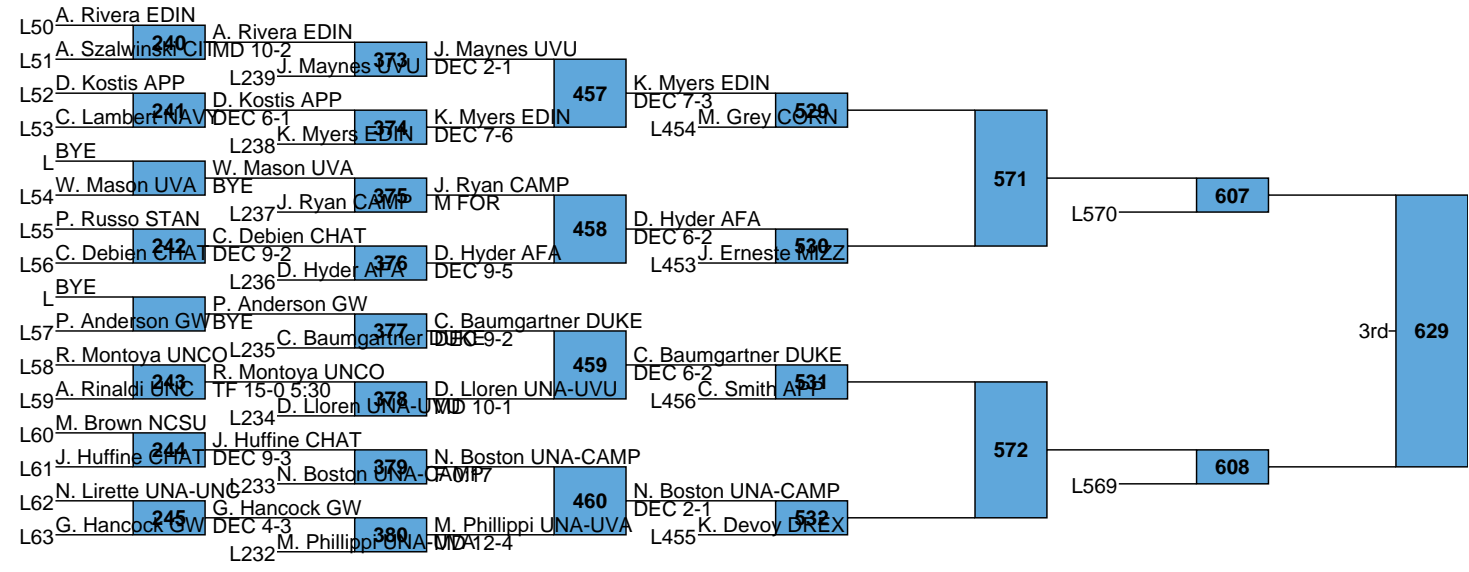

SOUTHERN SCUFFLE DAY 1

TEAM SCORES

Rank	Team	Points
1	Oklahoma State	116
2	Missouri	70.5
3	Lehigh	69.5
4	Northern Iowa	68.5
5	Minnesota	68
6	Virginia	46.5
7	Stanford	44.5
8	North Carolina	43.5
9	Cornell	36.5
10	Edinboro	33
11	Northern Colorado	26
12	Appalachian State	24.5
	<i>Chattanooga</i>	<i>24.5</i>
	Gardner Webb	24.5
15	Campbell	22.5
	Drexel	22.5
17	Utah Valley	21
18	Duke	20.5
19	Navy	18.5
20	Penn	17
21	Air Force	13.5
22	Cleveland State	12
23	The Citadel	5.5

L607 — 630 — 5th
 L608

L571 — 631 — 7th
 L572

L613
L614 642 5th

L583
L584 643 7th

L617
 L618 650 5th

L591
 L592 651 7th

L619 — 5th
L620 — 654

L595 — 7th
L596 — 655