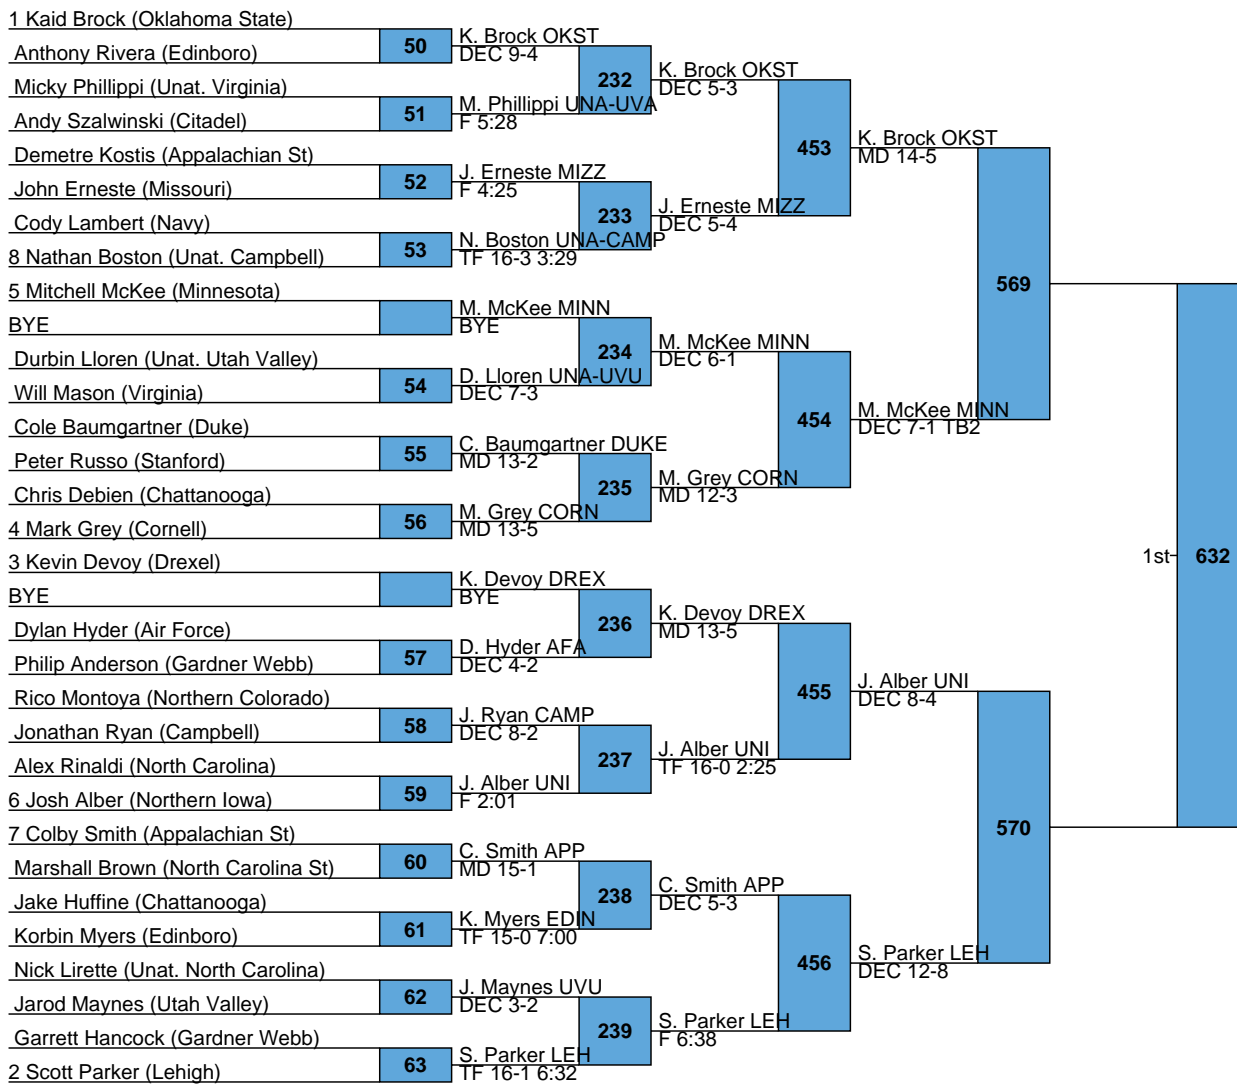

SOUTHERN SCUFFLE DAY 1

TEAM SCORES

Rank	Team	Points
1	Oklahoma State	116
2	Missouri	70.5
3	Lehigh	69.5
4	Northern Iowa	68.5
5	Minnesota	68
6	Virginia	46.5
7	Stanford	44.5
8	North Carolina	43.5
9	Cornell	36.5
10	Edinboro	33
11	Northern Colorado	26
12	Appalachian State	24.5
	<i>Chattanooga</i>	<i>24.5</i>
	Gardner Webb	24.5
15	Campbell	22.5
	Drexel	22.5
17	Utah Valley	21
18	Duke	20.5
19	Navy	18.5
20	Penn	17
21	Air Force	13.5
22	Cleveland State	12
23	The Citadel	5.5

L607 — 630 — 5th
 L608

L571 — 631 — 7th
 L572

L613
L614 642 5th

L583
L584 643 7th

L617
 L618 650 5th

L591
 L592 651 7th

L619 — 5th
L620 — 654

L595 — 7th
L596 — 655