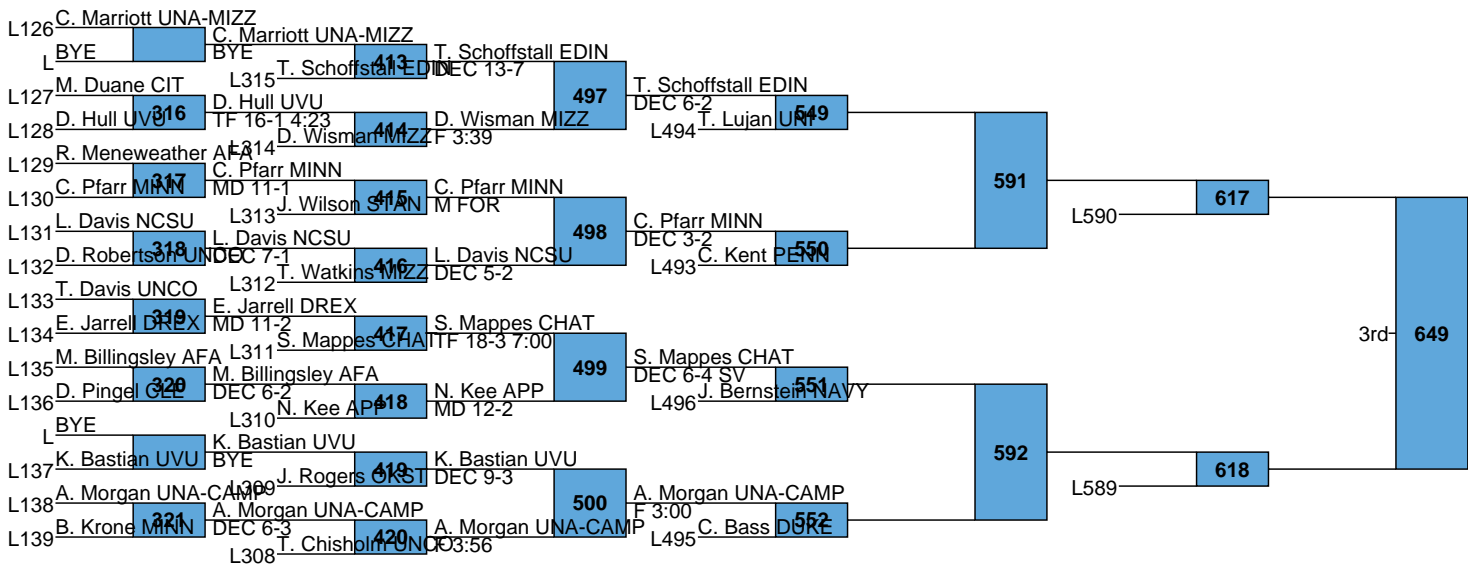

SOUTHERN SCUFFLE DAY 1

TEAM SCORES

Rank	Team	Points
1	Oklahoma State	116
2	Missouri	70.5
3	Lehigh	69.5
4	Northern Iowa	68.5
5	Minnesota	68
6	Virginia	46.5
7	Stanford	44.5
8	North Carolina	43.5
9	Cornell	36.5
10	Edinboro	33
11	Northern Colorado	26
12	Appalachian State	24.5
	<i>Chattanooga</i>	<i>24.5</i>
	Gardner Webb	24.5
15	Campbell	22.5
	Drexel	22.5
17	Utah Valley	21
18	Duke	20.5
19	Navy	18.5
20	Penn	17
21	Air Force	13.5
22	Cleveland State	12
23	The Citadel	5.5

L607 — 630 — 5th
 L608

L571 — 631 — 7th
 L572

L613
L614 642 5th

L583
L584 643 7th

L617
 L618 650 5th

L591
 L592 651 7th

L619 — 5th
L620 — 654

L595 — 7th
L596 — 655