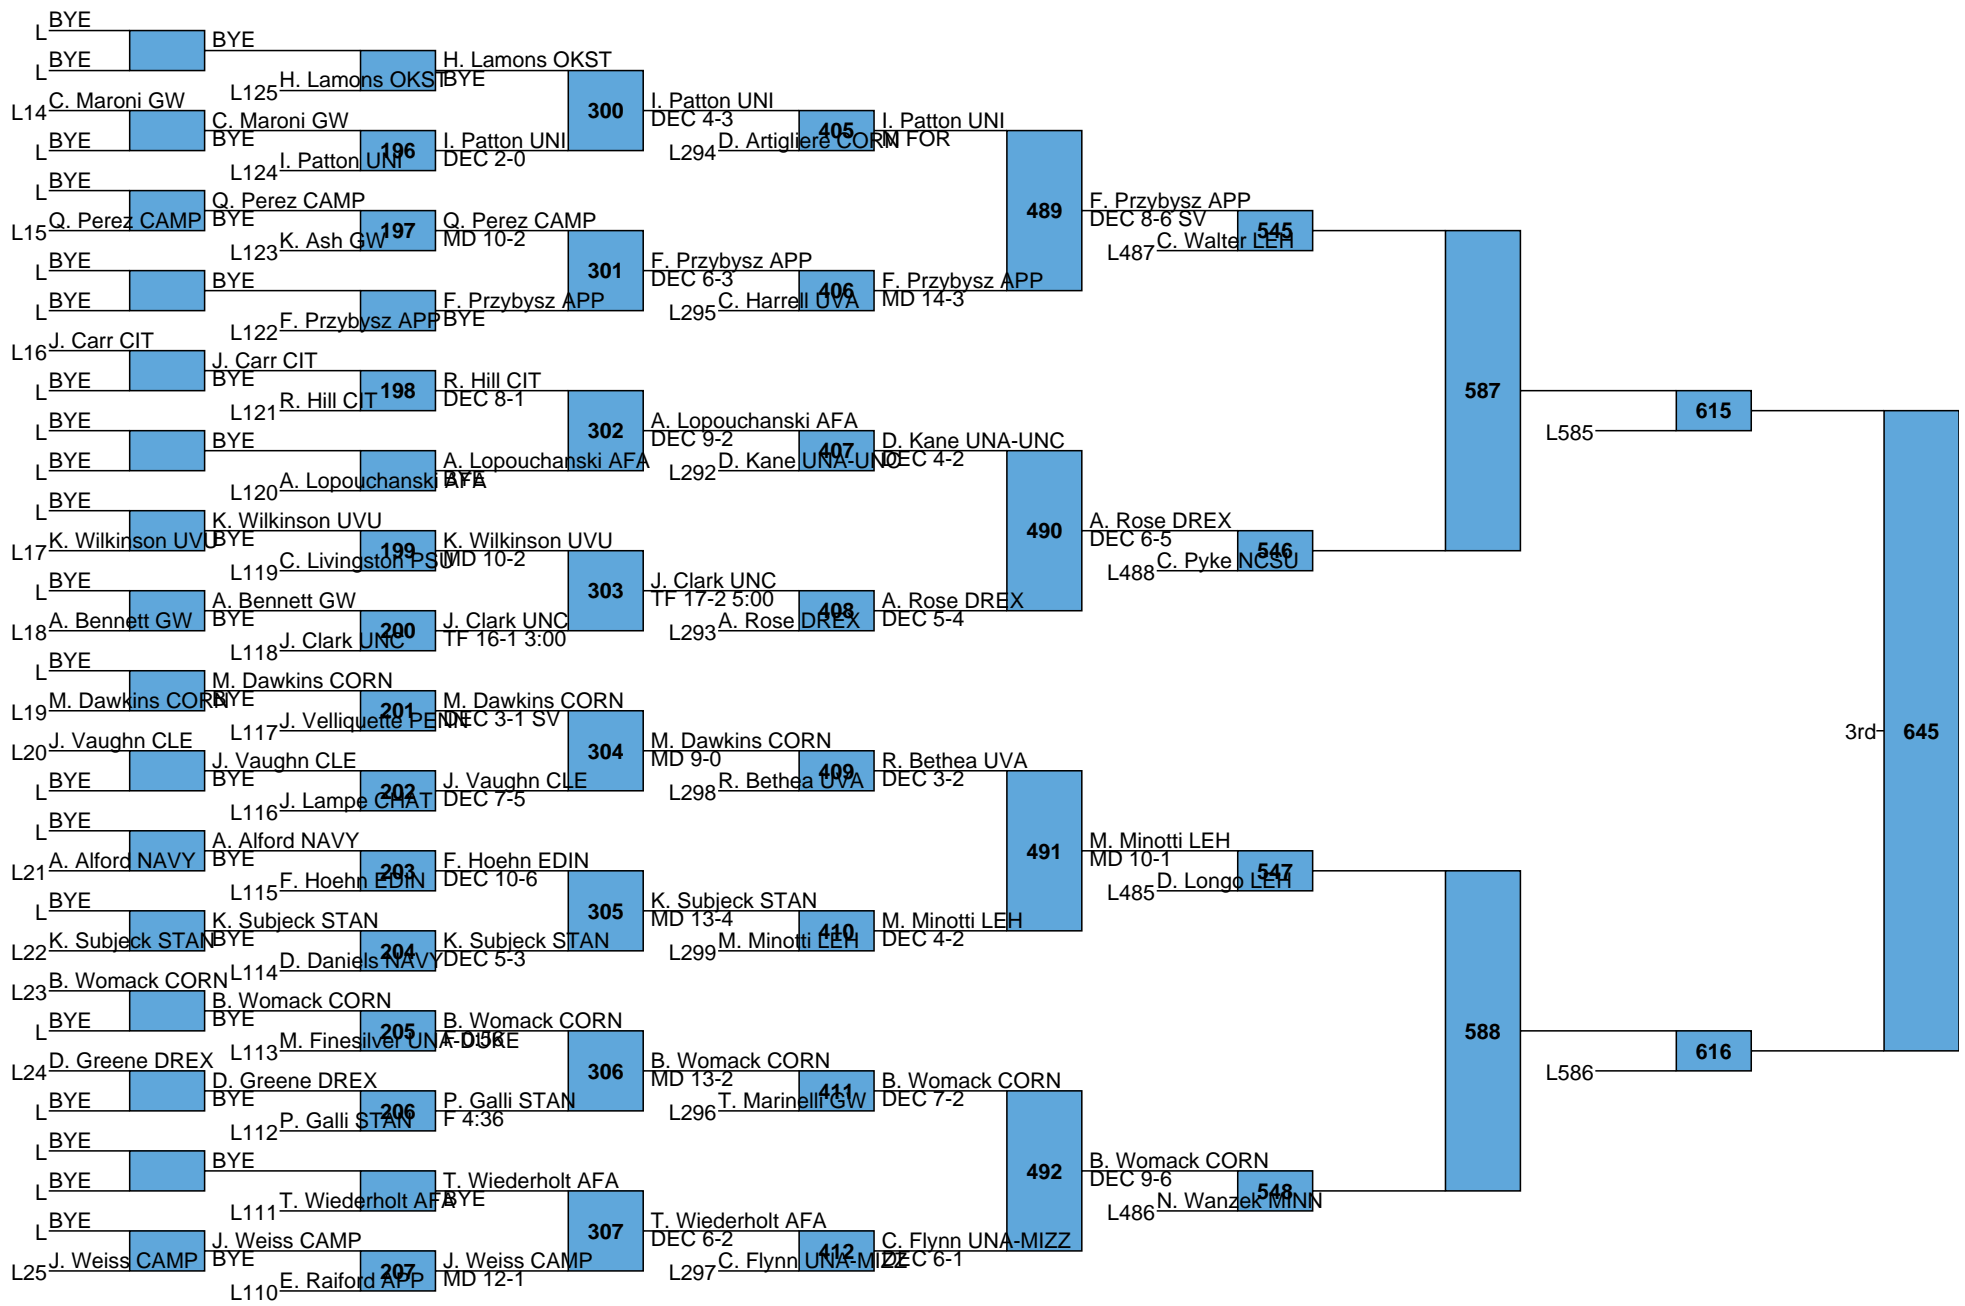

SOUTHERN SCUFFLE DAY 1

TEAM SCORES

Rank	Team	Points
1	Oklahoma State	116
2	Missouri	70.5
3	Lehigh	69.5
4	Northern Iowa	68.5
5	Minnesota	68
6	Virginia	46.5
7	Stanford	44.5
8	North Carolina	43.5
9	Cornell	36.5
10	Edinboro	33
11	Northern Colorado	26
12	Appalachian State	24.5
	<i>Chattanooga</i>	<i>24.5</i>
	Gardner Webb	24.5
15	Campbell	22.5
	Drexel	22.5
17	Utah Valley	21
18	Duke	20.5
19	Navy	18.5
20	Penn	17
21	Air Force	13.5
22	Cleveland State	12
23	The Citadel	5.5

L607 — 630 — 5th
 L608

L571 — 631 — 7th
 L572

L613
L614 642 5th

L583
L584 643 7th

L617
 L618 650 5th

L591
 L592 651 7th

L619 — 5th
L620 — 654

L595 — 7th
L596 — 655