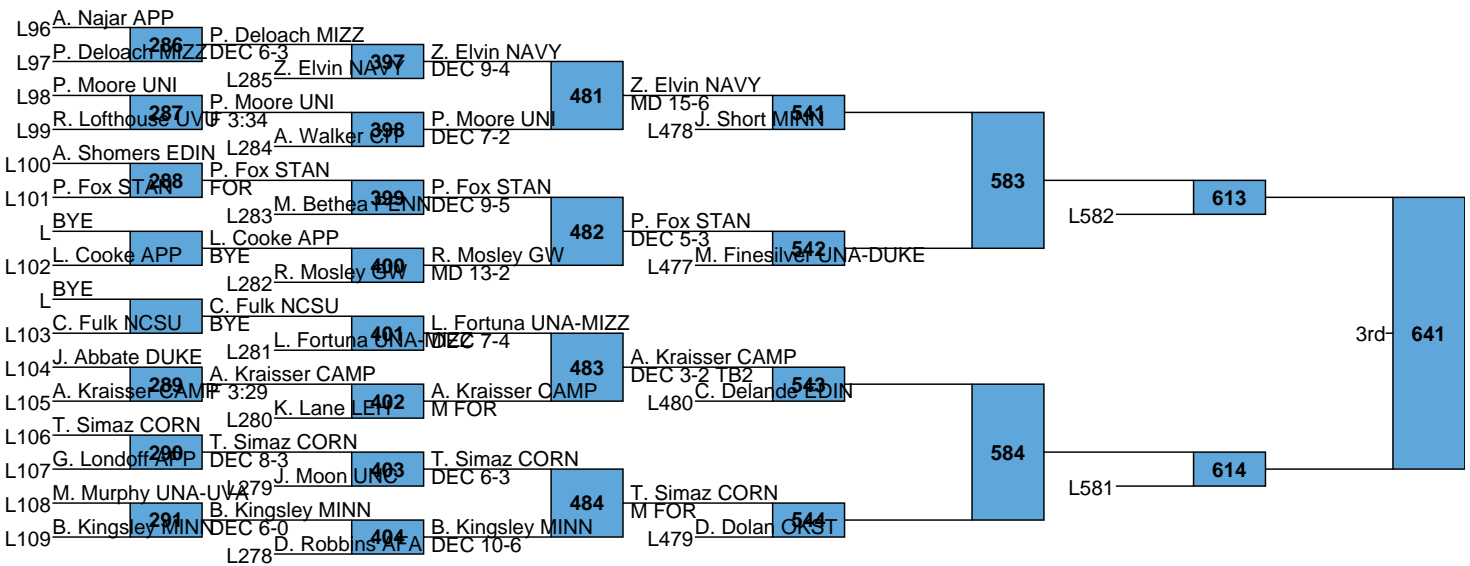

SOUTHERN SCUFFLE DAY 1

TEAM SCORES

Rank	Team	Points
1	Oklahoma State	116
2	Missouri	70.5
3	Lehigh	69.5
4	Northern Iowa	68.5
5	Minnesota	68
6	Virginia	46.5
7	Stanford	44.5
8	North Carolina	43.5
9	Cornell	36.5
10	Edinboro	33
11	Northern Colorado	26
12	Appalachian State	24.5
	<i>Chattanooga</i>	<i>24.5</i>
	Gardner Webb	24.5
15	Campbell	22.5
	Drexel	22.5
17	Utah Valley	21
18	Duke	20.5
19	Navy	18.5
20	Penn	17
21	Air Force	13.5
22	Cleveland State	12
23	The Citadel	5.5

L607 — 630 — 5th
 L608

L571 — 631 — 7th
 L572

L613
L614 642 5th

L583
L584 643 7th

L617
 L618 650 5th

L591
 L592 651 7th

L619 — 5th
L620 — 654

L595 — 7th
L596 — 655