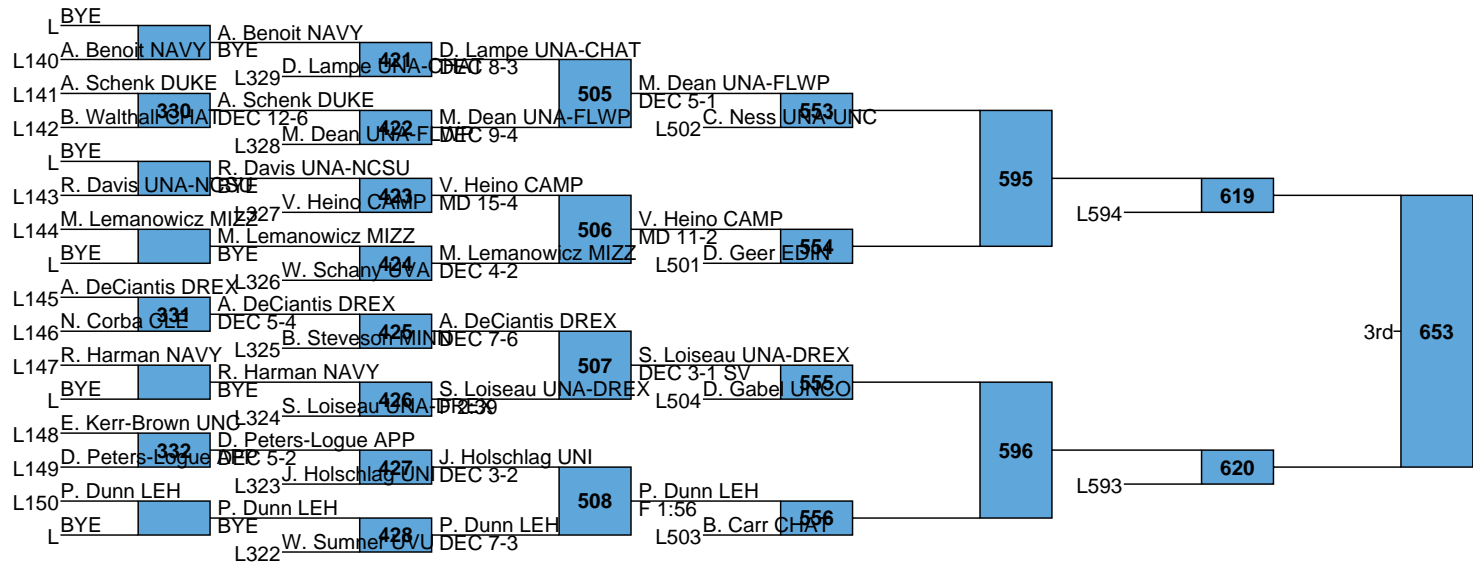

SOUTHERN SCUFFLE DAY 1

TEAM SCORES

Rank	Team	Points
1	Oklahoma State	116
2	Missouri	70.5
3	Lehigh	69.5
4	Northern Iowa	68.5
5	Minnesota	68
6	Virginia	46.5
7	Stanford	44.5
8	North Carolina	43.5
9	Cornell	36.5
10	Edinboro	33
11	Northern Colorado	26
12	Appalachian State	24.5
	<i>Chattanooga</i>	<i>24.5</i>
	Gardner Webb	24.5
15	Campbell	22.5
	Drexel	22.5
17	Utah Valley	21
18	Duke	20.5
19	Navy	18.5
20	Penn	17
21	Air Force	13.5
22	Cleveland State	12
23	The Citadel	5.5

L607 — 630 — 5th
 L608

L571 — 631 — 7th
 L572

L613
L614 642 5th

L583
L584 643 7th

L617
 L618 650 5th

L591
 L592 651 7th

L619 — 5th
L620 — 654

L595 — 7th
L596 — 655