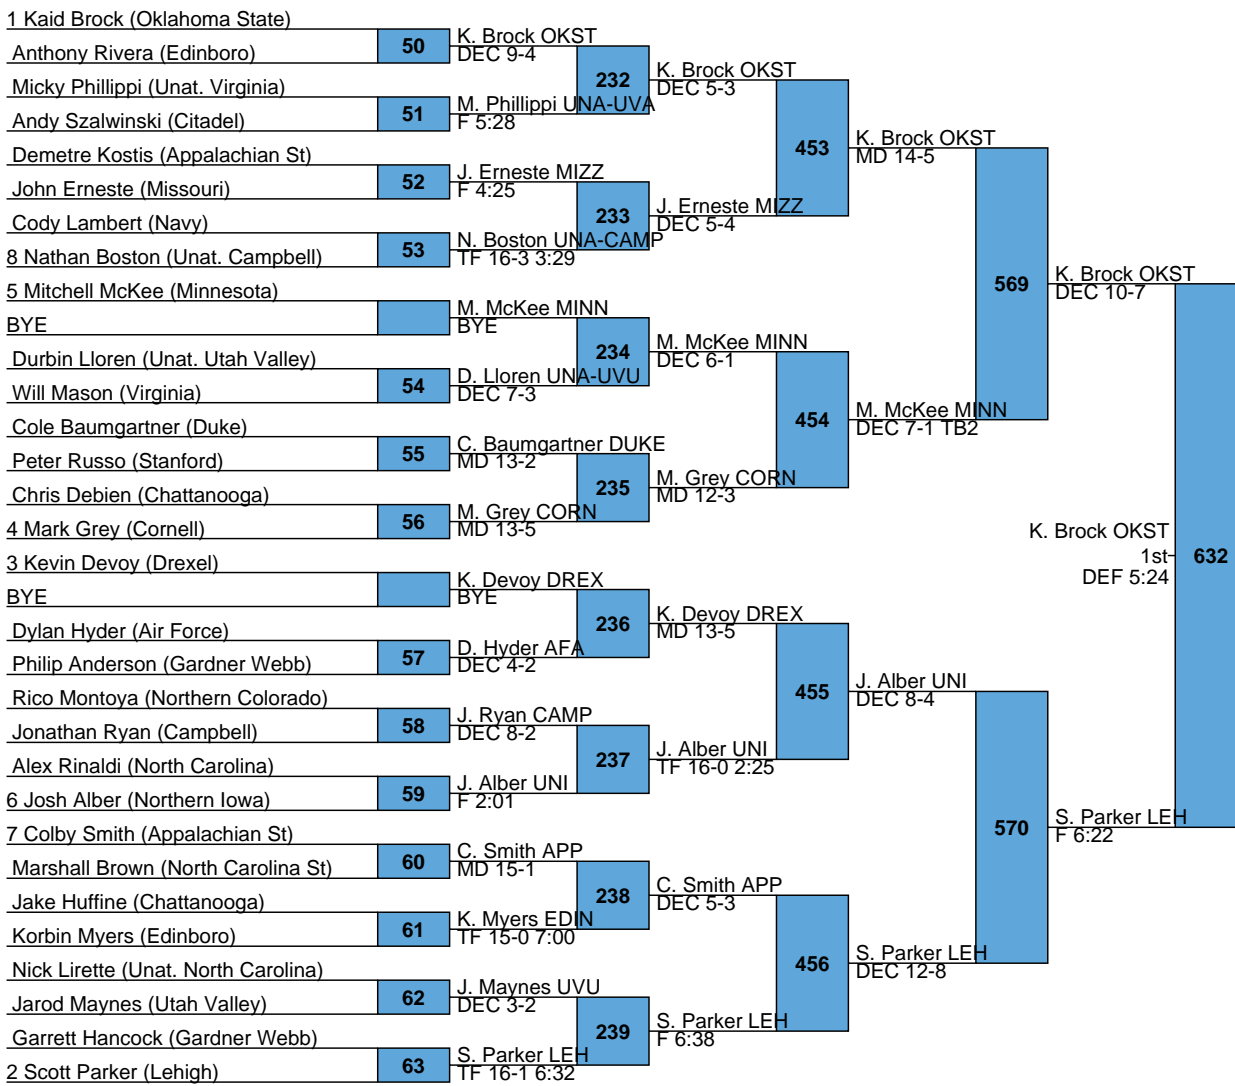

**2017 SOUTHERN SCUFFLE
FINAL TEAM SCORES**

Rank	Team	Points
1.	Oklahoma State	198
2.	Missouri	126
3.	Lehigh	124.5
4.	Minnesota	118
5.	Northern Iowa	87.5
6.	Edinboro	73
7.	Virginia	64
8.	Cornell	63
9.	North Carolina	56
10.	Stanford	55.5
11.	Chattanooga	46
12.	Drexel	43.5
13.	Duke	40.5
14.	Appalachian State	36
15.	Northern Colorado	29.5
16.	Gardner Webb	27.5
17.	Campbell	27
17.	Penn	27
19.	Navy	22
20.	Utah Valley	21
21.	Cleveland St	15.5
22.	Air Force	13.5
23.	The Citadel	5.5

L605 G. Townsell STAN
DEC 5-1 626 5th
L606 N. Picchini OK DEC 4-3
DEC 5-2

L567 B. Mcghee MIZZ
F 4:10 627 7th
L568 N. Kraisser CAMP
DEC 6-5 DEC 1-0

L607 J. Erneste MIZZ DEC 5-B
 L608 M. McKee MINN MD 9-0 DEC 7-6