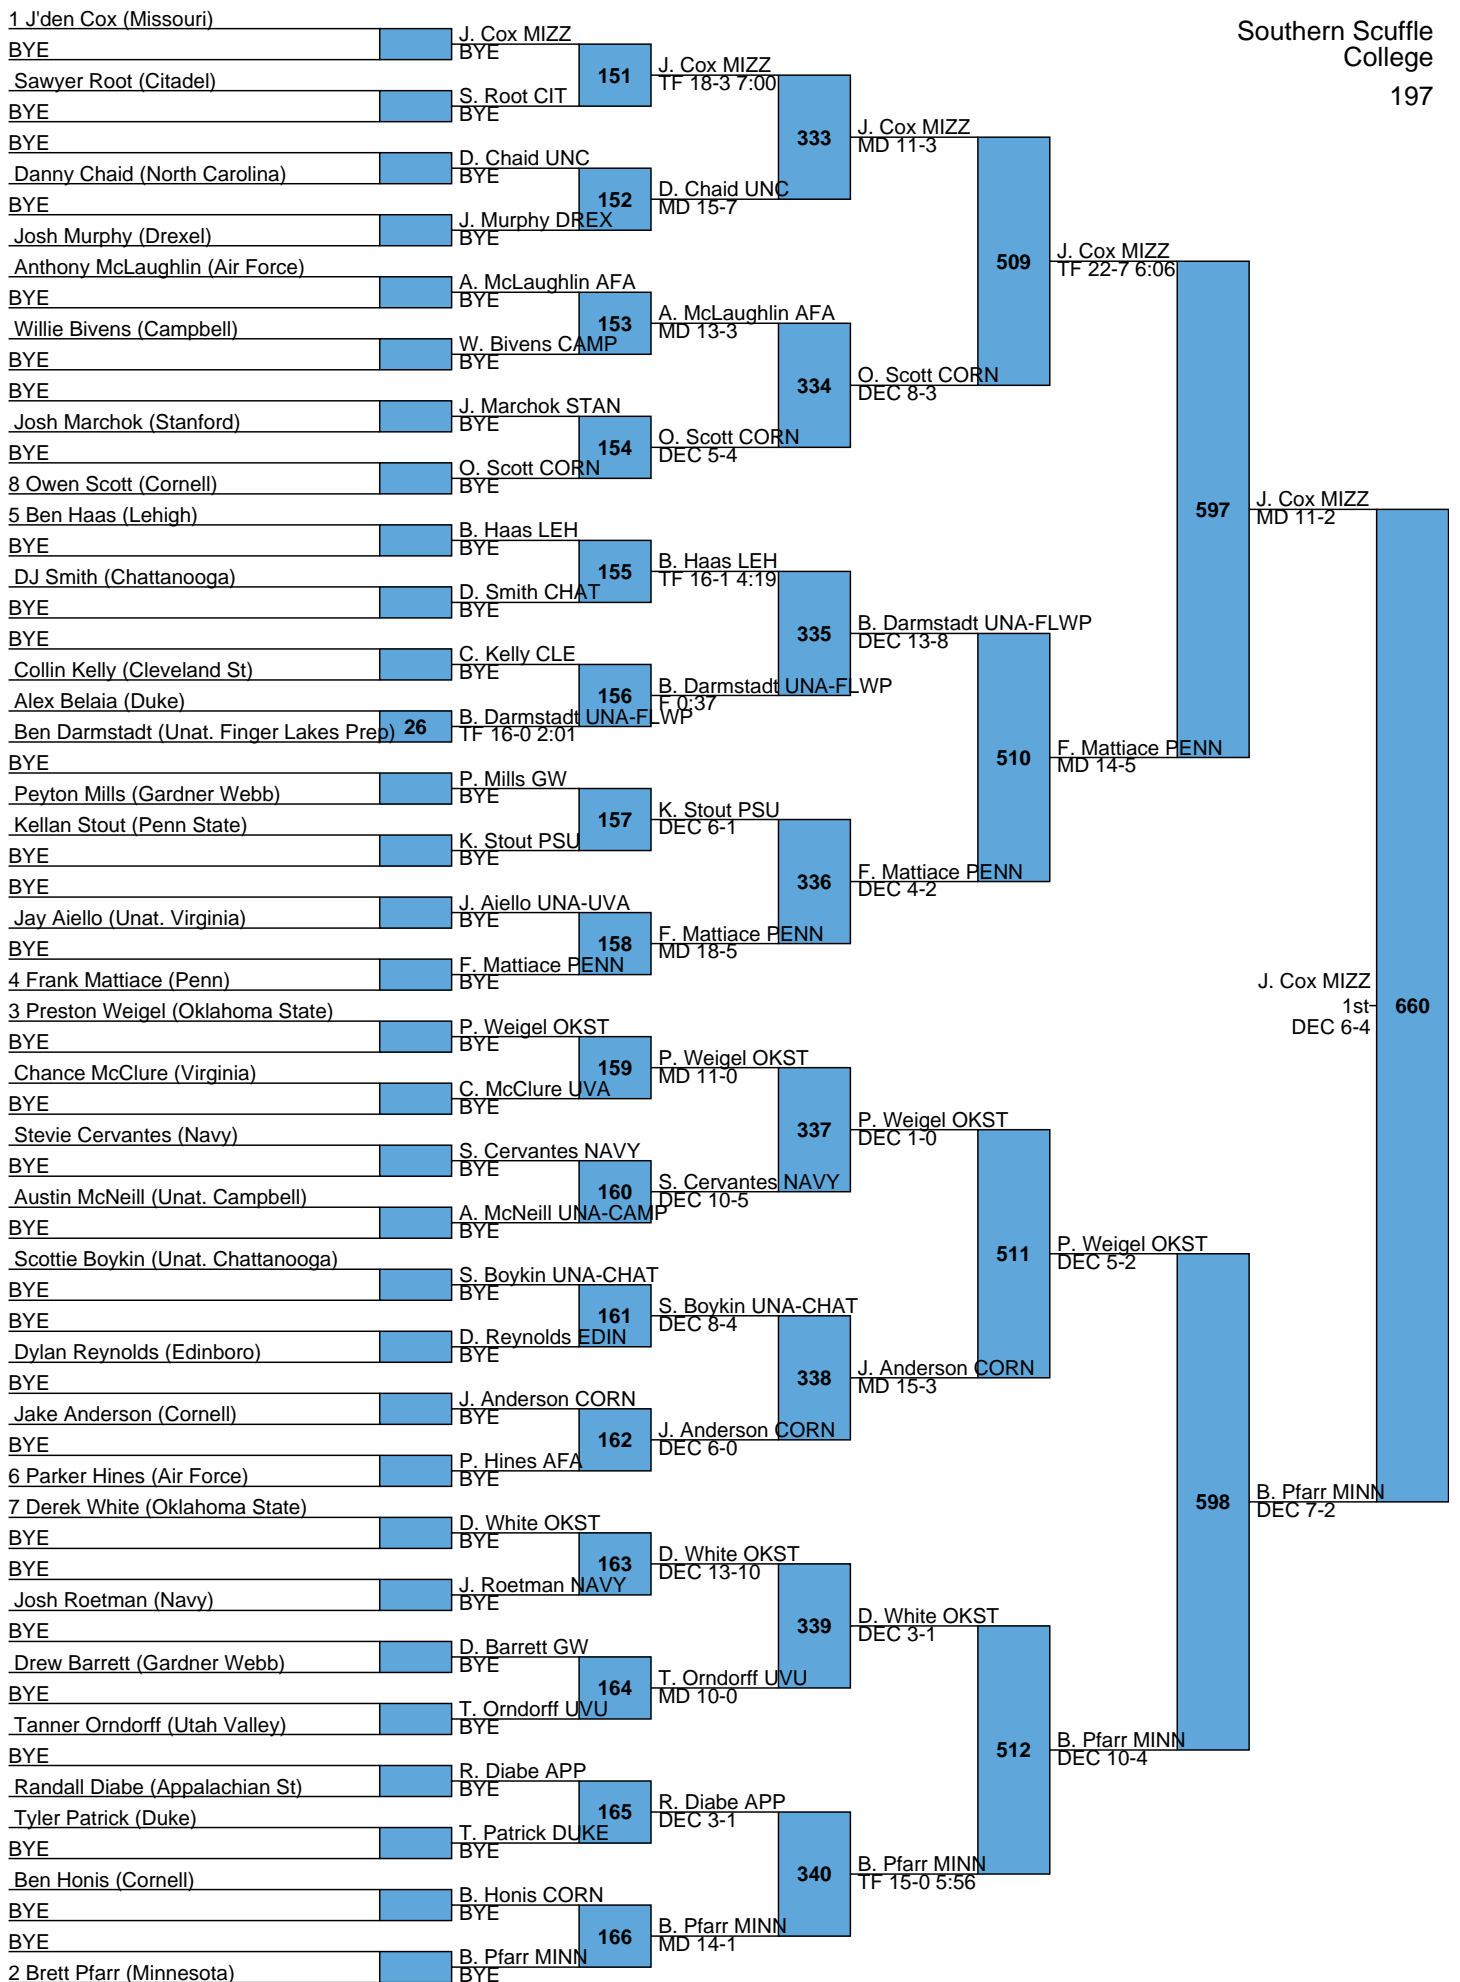

**2017 SOUTHERN SCUFFLE
FINAL TEAM SCORES**

Rank	Team	Points
1.	Oklahoma State	198
2.	Missouri	126
3.	Lehigh	124.5
4.	Minnesota	118
5.	Northern Iowa	87.5
6.	Edinboro	73
7.	Virginia	64
8.	Cornell	63
9.	North Carolina	56
10.	Stanford	55.5
11.	Chattanooga	46
12.	Drexel	43.5
13.	Duke	40.5
14.	Appalachian State	36
15.	Northern Colorado	29.5
16.	Gardner Webb	27.5
17.	Campbell	27
17.	Penn	27
19.	Navy	22
20.	Utah Valley	21
21.	Cleveland St	15.5
22.	Air Force	13.5
23.	The Citadel	5.5

L583 M. Finesilver UNA-DUKE DEC 3-2
 L584 C. Delande EDIN DEC 2-0
 M. Finesilver UNA-DUKE DEC 7-3

L615 C. Walter LEH C. Walter LEH
DEC 8-8 5th
L616 K. Torres UNCC DEC 5-2
DEC 9-7 SV

L587 C. Pyke NCSU C. Pyke NCSU
DEC 3-2 7th
L588 D. Longo LEH F 3:19
DEC 4-2

L617 C. Kent PENN F 0:58
 L618 C. Bass DUKE MD 12-2 TF 16-1 4:07

L591 T. Lujan UNI DEC 12-8
 L592 J. Bernstein NAVY F 7:20 SV DEC 16-9

L621 F. Mattiace PENN
DEC 3-1 658 5th
L622 O. Scott CORN DEC 4-3
DEC 4-0