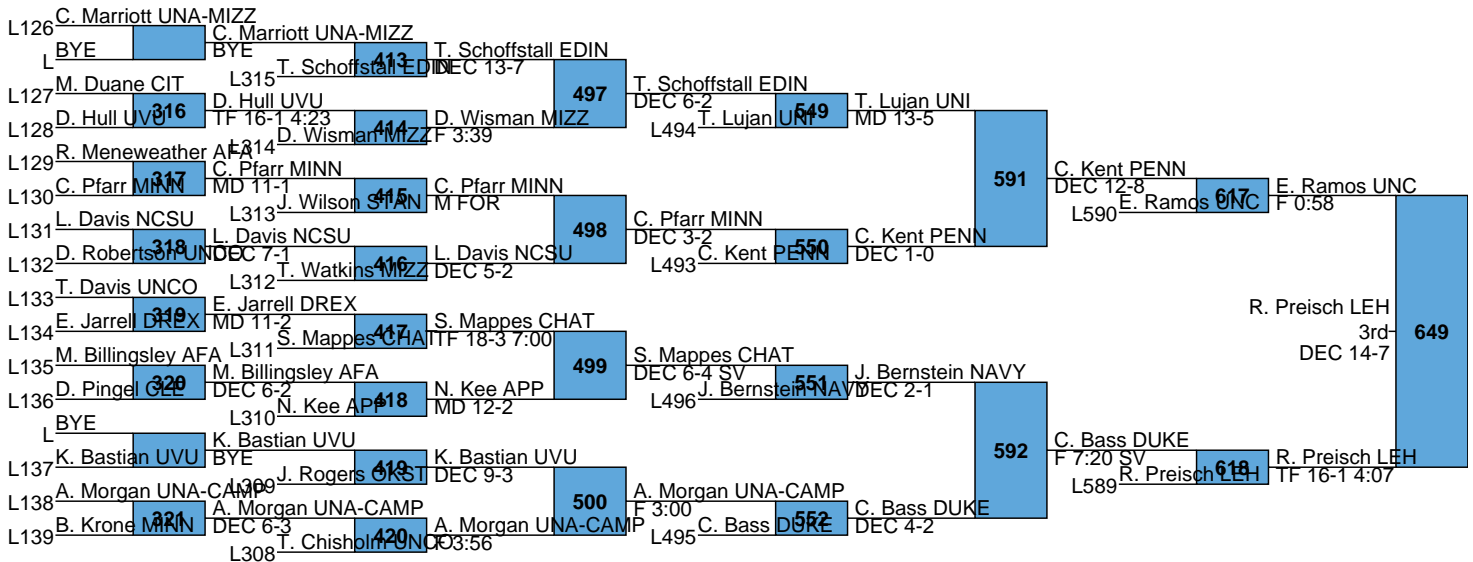

L611 M. Cimato DREX L. Gardner LEH
DEC 5-2 638 5th
L612 L. Gardner LEH DEC 6-2
DEC 6-4

L579 N. Montgomery CLE M. Zovistoski APP
MD 11-0 639 5th
L580 M. Zovistoski APP DEC 8-3
MD 16-4

L613 J. Short MINN DEC 2-1 TB2
 L614 T. Simaz CORN 5th DEC 6-2
 TF 15-0 5:00

L583 M. Finesilver UNA-DUKE DEC 3-2
 L584 C. Delande EDIN DEC 2-0
 M. Finesilver UNA-DUKE DEC 7-3

L615 C. Walter LEH C. Walter LEH
DEC 8-8 5th
L616 K. Torres UNCC DEC 5-2
DEC 9-7 SV

L587 C. Pyke NCSU C. Pyke NCSU
DEC 3-2 7th
L588 D. Longo LEH F 3:19
DEC 4-2