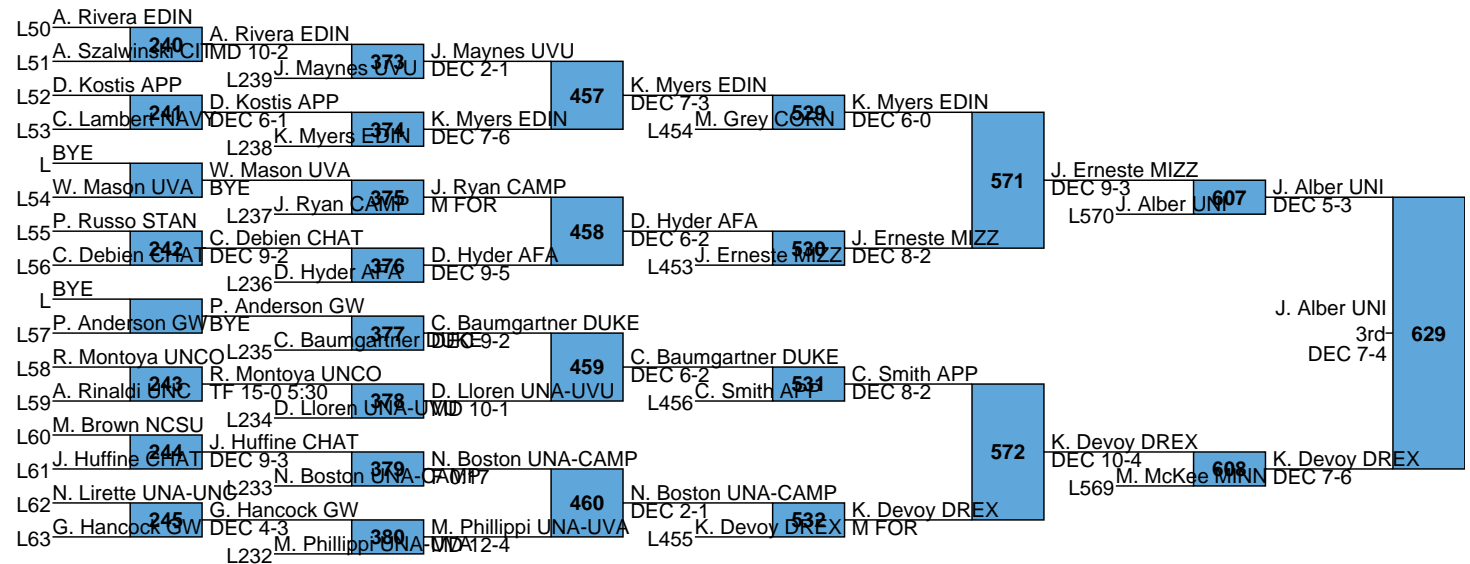

**2017 SOUTHERN SCUFFLE
FINAL TEAM SCORES**

Rank	Team	Points
1.	Oklahoma State	198
2.	Missouri	126
3.	Lehigh	124.5
4.	Minnesota	118
5.	Northern Iowa	87.5
6.	Edinboro	73
7.	Virginia	64
8.	Cornell	63
9.	North Carolina	56
10.	Stanford	55.5
11.	Chattanooga	46
12.	Drexel	43.5
13.	Duke	40.5
14.	Appalachian State	36
15.	Northern Colorado	29.5
16.	Gardner Webb	27.5
17.	Campbell	27
17.	Penn	27
19.	Navy	22
20.	Utah Valley	21
21.	Cleveland St	15.5
22.	Air Force	13.5
23.	The Citadel	5.5

L605 G. Townsell STAN
DEC 5-1 626 5th
L606 N. Picchini OK DEC 4-3
DEC 5-2

L567 B. Mcghee MIZZ
F 4:10 627 7th
L568 N. Kraisser CAMP
DEC 6-5 DEC 1-0

L607 J. Erneste MIZZ DEC 5-B
 L608 M. McKee MINN MD 9-0 DEC 7-6