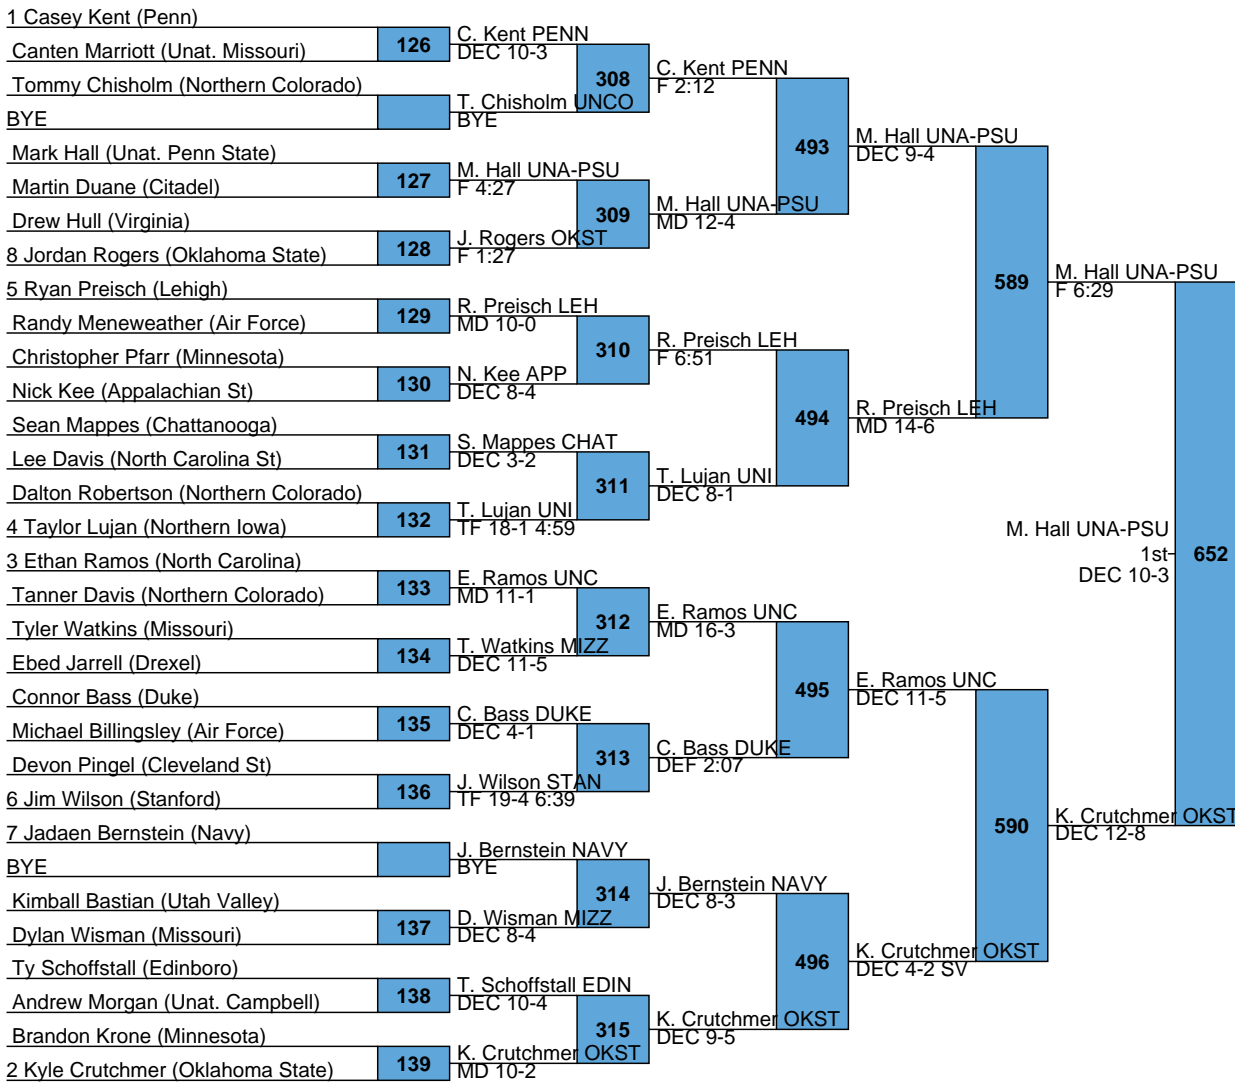

**2017 SOUTHERN SCUFFLE
FINAL TEAM SCORES**

Rank	Team	Points
1.	Oklahoma State	198
2.	Missouri	126
3.	Lehigh	124.5
4.	Minnesota	118
5.	Northern Iowa	87.5
6.	Edinboro	73
7.	Virginia	64
8.	Cornell	63
9.	North Carolina	56
10.	Stanford	55.5
11.	Chattanooga	46
12.	Drexel	43.5
13.	Duke	40.5
14.	Appalachian State	36
15.	Northern Colorado	29.5
16.	Gardner Webb	27.5
17.	Campbell	27
17.	Penn	27
19.	Navy	22
20.	Utah Valley	21
21.	Cleveland St	15.5
22.	Air Force	13.5
23.	The Citadel	5.5

L611 M. Cimato DREX L. Gardner LEH
DEC 5-2 638 5th
L612 L. Gardner LEH DEC 6-2
DEC 6-4

L579 N. Montgomery CLE M. Zovistoski APP
MD 11-0 639 5th
L580 M. Zovistoski APP DEC 8-3
MD 16-4

L613 J. Short MINN DEC 2-1 TB2
 L614 T. Simaz CORN 5th DEC 6-2
 TF 15-0 5:00

L583 M. Finesilver UNA-DUKE DEC 3-2
 L584 C. Delande EDIN DEC 2-0
 M. Finesilver UNA-DUKE DEC 7-3

L615 C. Walter LEH C. Walter LEH
DEC 8-8 5th
L616 K. Torres UNCC DEC 5-2
DEC 9-7 SV

L587 C. Pyke NCSU C. Pyke NCSU
DEC 3-2 7th
L588 D. Longo LEH F 3:19
DEC 4-2