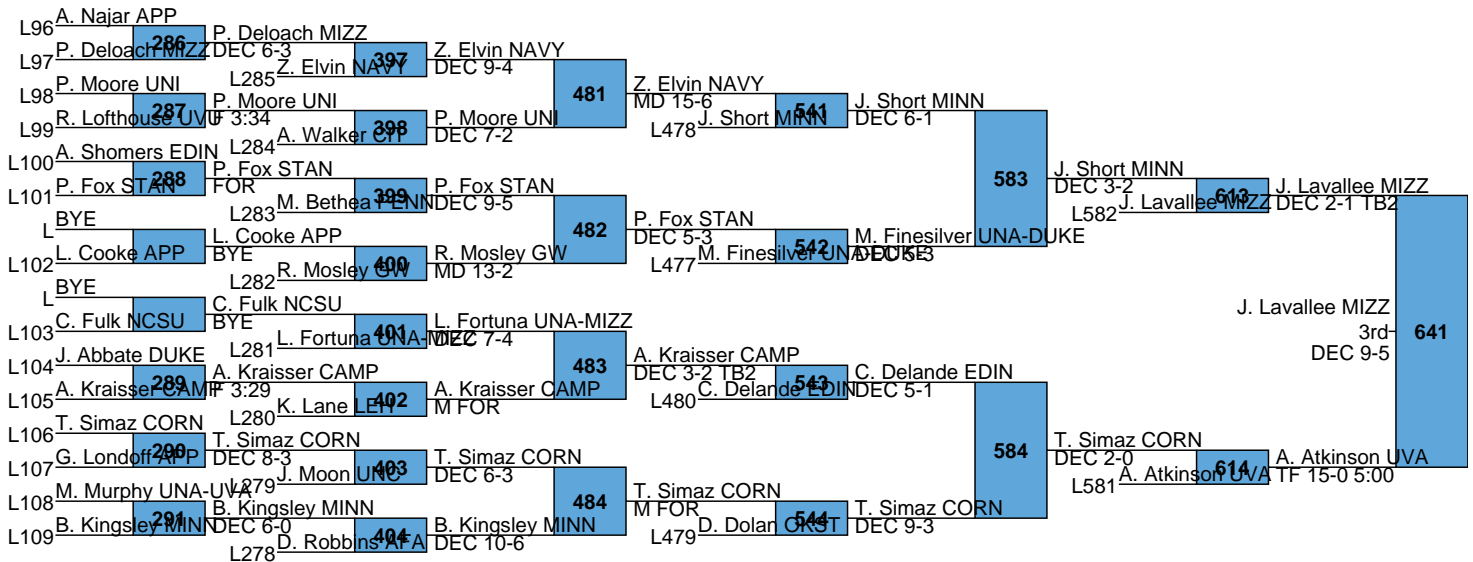

L613 J. Short MINN DEC 2-1 TB2
L614 T. Simaz CORN 5th DEC 6-2
TF 15-0 5:00

L583 M. Finesilver UNA-DUKE DEC 3-2
L584 C. Delande EDIN DEC 2-0
M. Finesilver UNA-DUKE DEC 7-3