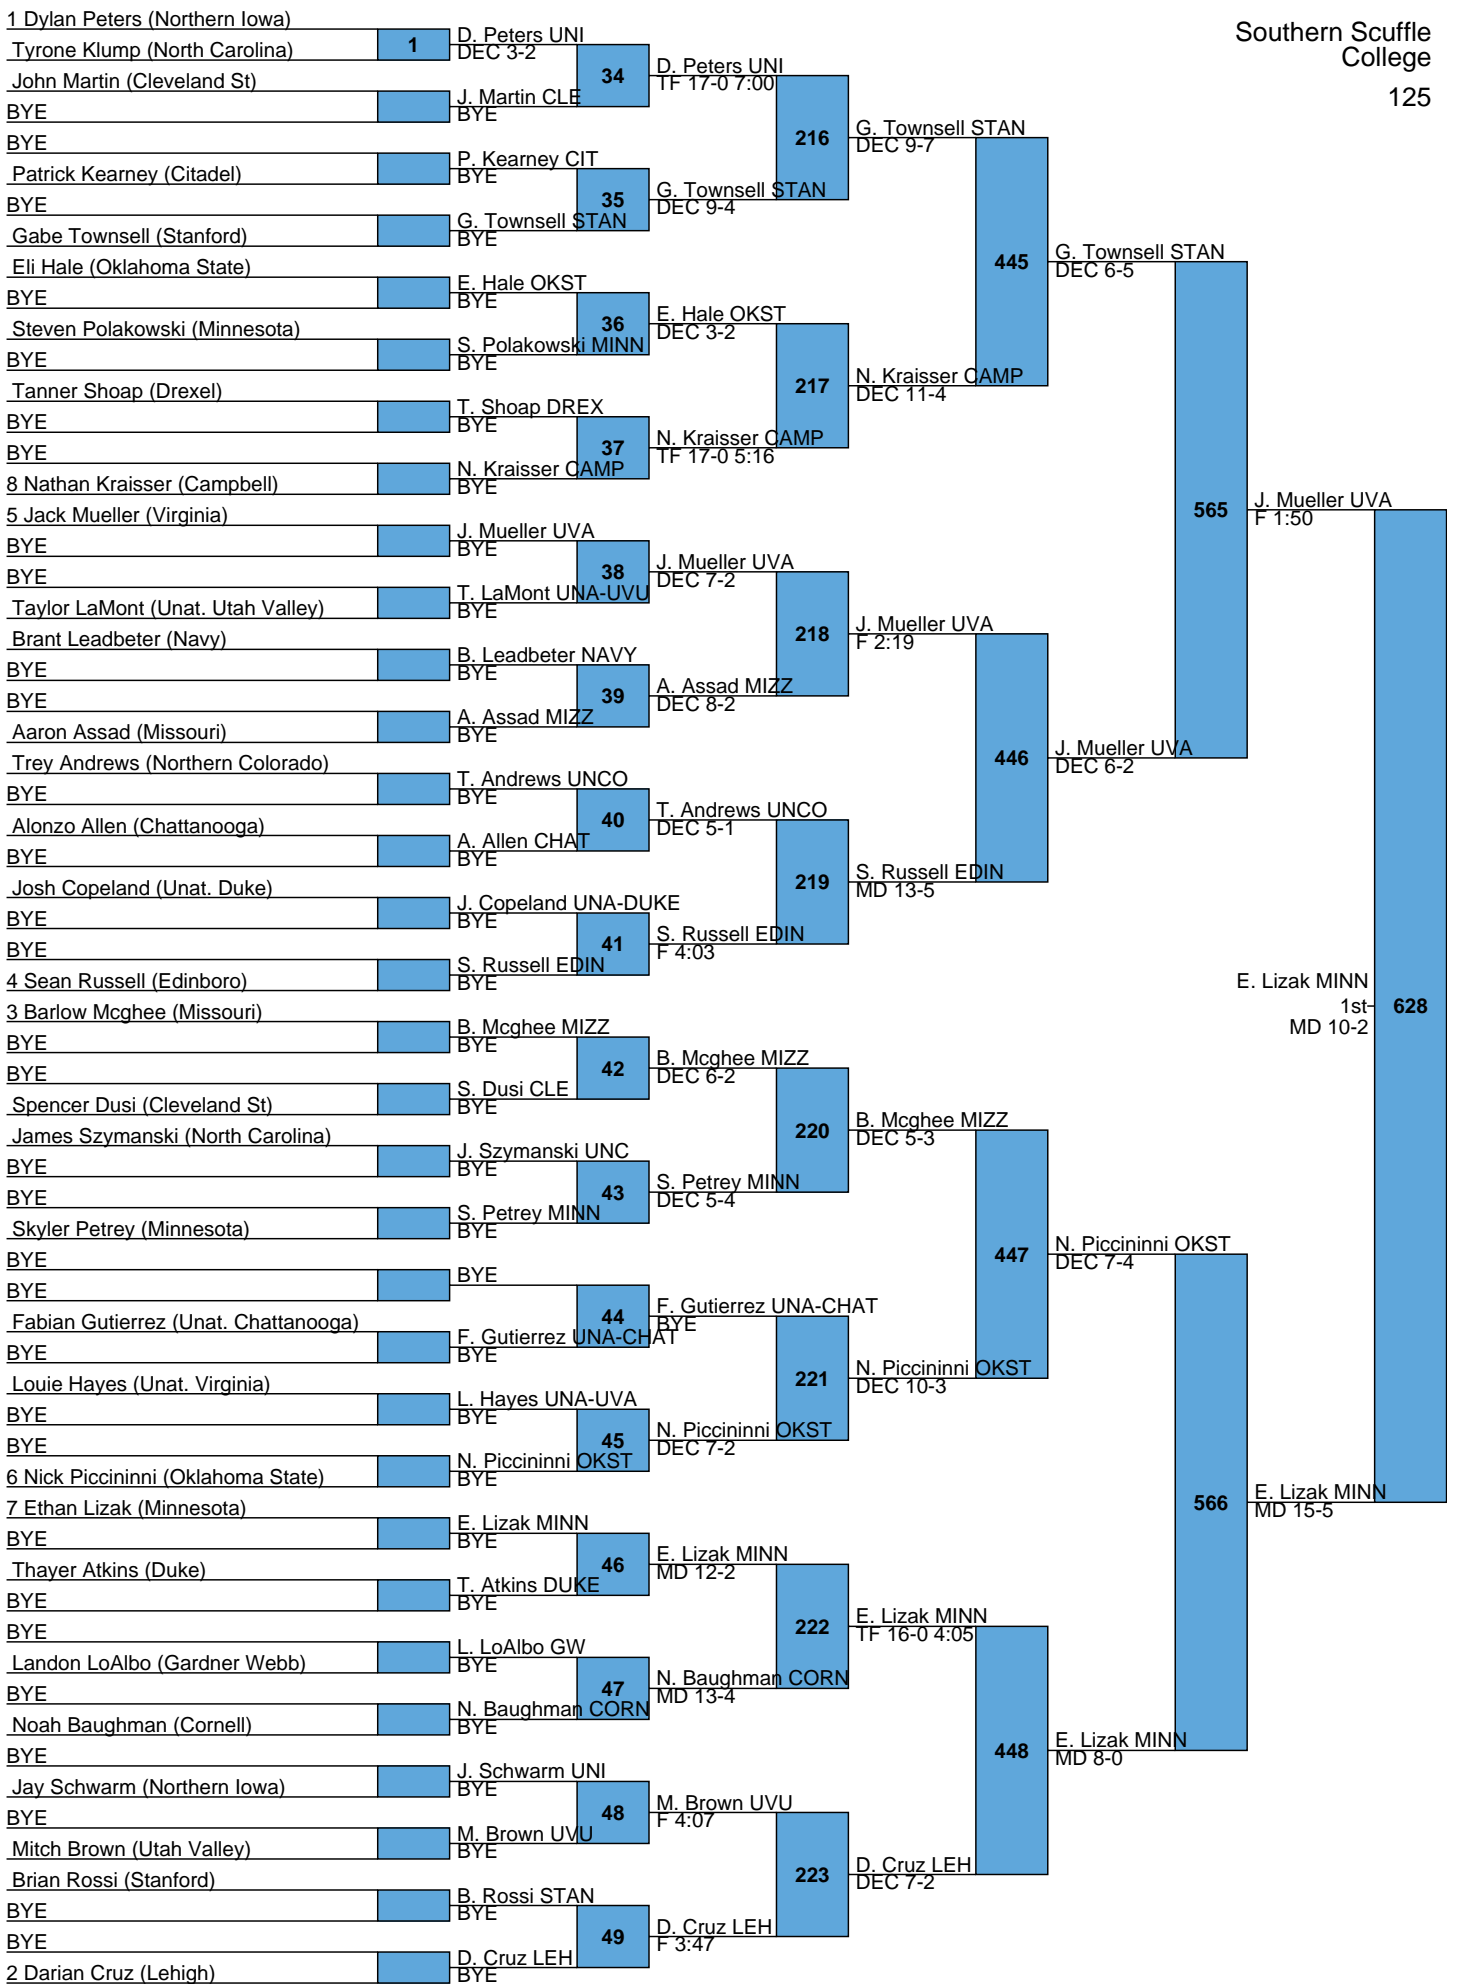

**2017 SOUTHERN SCUFFLE
FINAL TEAM SCORES**

Rank	Team	Points
1.	Oklahoma State	198
2.	Missouri	126
3.	Lehigh	124.5
4.	Minnesota	118
5.	Northern Iowa	87.5
6.	Edinboro	73
7.	Virginia	64
8.	Cornell	63
9.	North Carolina	56
10.	Stanford	55.5
11.	Chattanooga	46
12.	Drexel	43.5
13.	Duke	40.5
14.	Appalachian State	36
15.	Northern Colorado	29.5
16.	Gardner Webb	27.5
17.	Campbell	27
17.	Penn	27
19.	Navy	22
20.	Utah Valley	21
21.	Cleveland St	15.5
22.	Air Force	13.5
23.	The Citadel	5.5

L605 G. Townsell STAN
DEC 5-1 626 5th
L606 N. Picchini OK DEC 4-3
DEC 5-2

L567 B. Mcghee MIZZ
F 4:10 627 7th
L568 N. Kraisser CAMP
DEC 6-5 DEC 1-0

L607 J. Erneste MIZZ DEC 5-B
 L608 M. McKee MINN MD 9-0 DEC 7-6