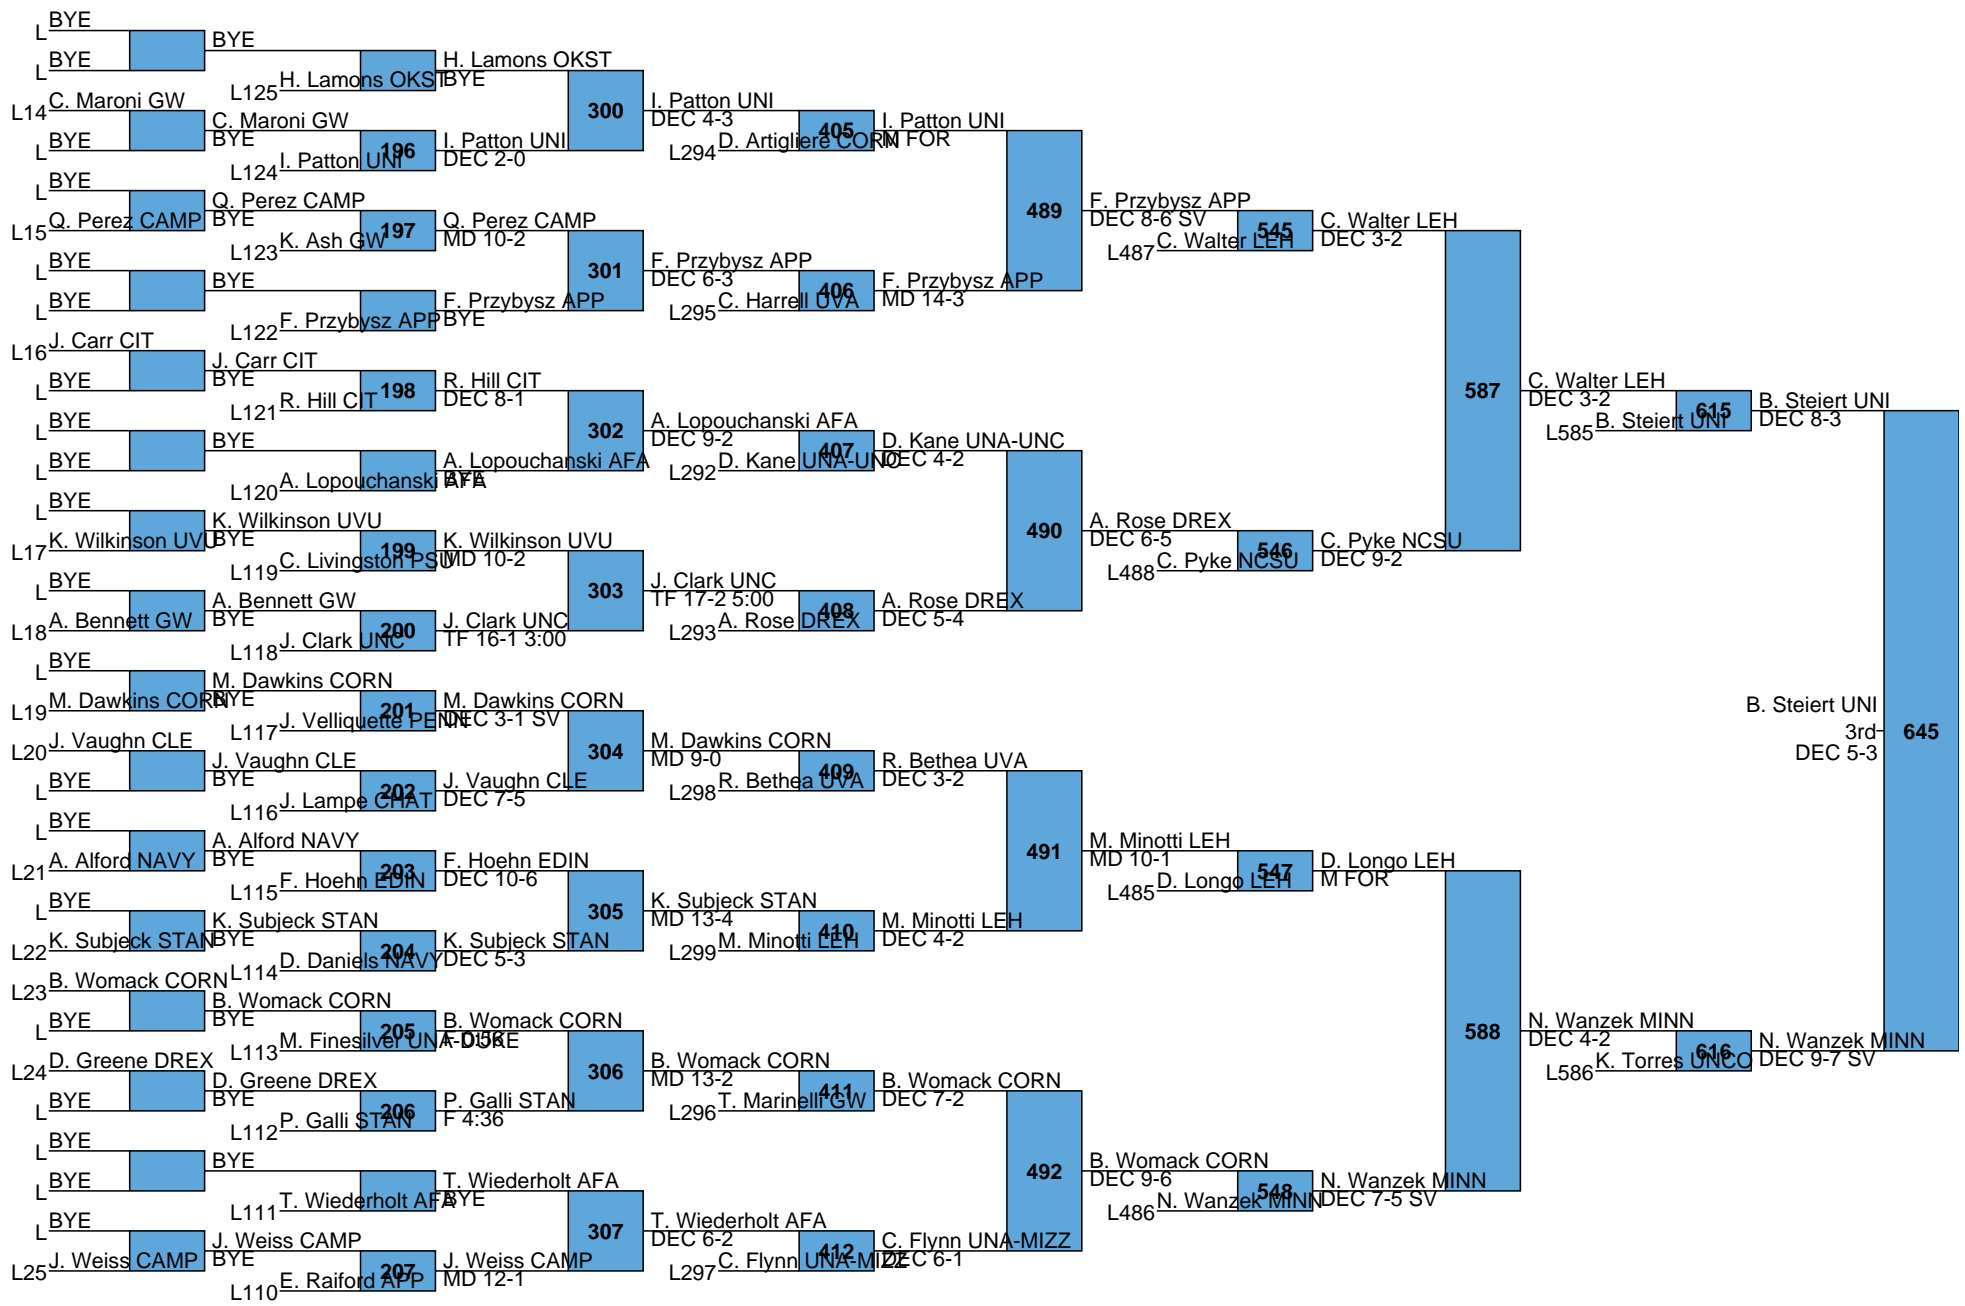

**2017 SOUTHERN SCUFFLE
FINAL TEAM SCORES**

Rank	Team	Points
1.	Oklahoma State	198
2.	Missouri	126
3.	Lehigh	124.5
4.	Minnesota	118
5.	Northern Iowa	87.5
6.	Edinboro	73
7.	Virginia	64
8.	Cornell	63
9.	North Carolina	56
10.	Stanford	55.5
11.	Chattanooga	46
12.	Drexel	43.5
13.	Duke	40.5
14.	Appalachian State	36
15.	Northern Colorado	29.5
16.	Gardner Webb	27.5
17.	Campbell	27
17.	Penn	27
19.	Navy	22
20.	Utah Valley	21
21.	Cleveland St	15.5
22.	Air Force	13.5
23.	The Citadel	5.5

L611 M. Cimato DREX L. Gardner LEH
DEC 5-2 638 5th
L612 L. Gardner LEH DEC 6-2
DEC 6-4

L579 N. Montgomery CLE M. Zovistoski APP
MD 11-0 639 5th
L580 M. Zovistoski APP DEC 8-3
MD 16-4

L613 J. Short MINN DEC 2-1 TB2
 L614 T. Simaz CORN 5th DEC 6-2
 TF 15-0 5:00

L583 M. Finesilver UNA-DUKE DEC 3-2
 L584 C. Delande EDIN DEC 2-0
 M. Finesilver UNA-DUKE DEC 7-3

L615 C. Walter LEH C. Walter LEH
DEC 8-8 5th
L616 K. Torres UNCC DEC 5-2
DEC 9-7 SV

L587 C. Pyke NCSU C. Pyke NCSU
DEC 3-2 7th
L588 D. Longo LEH F 3:19
DEC 4-2