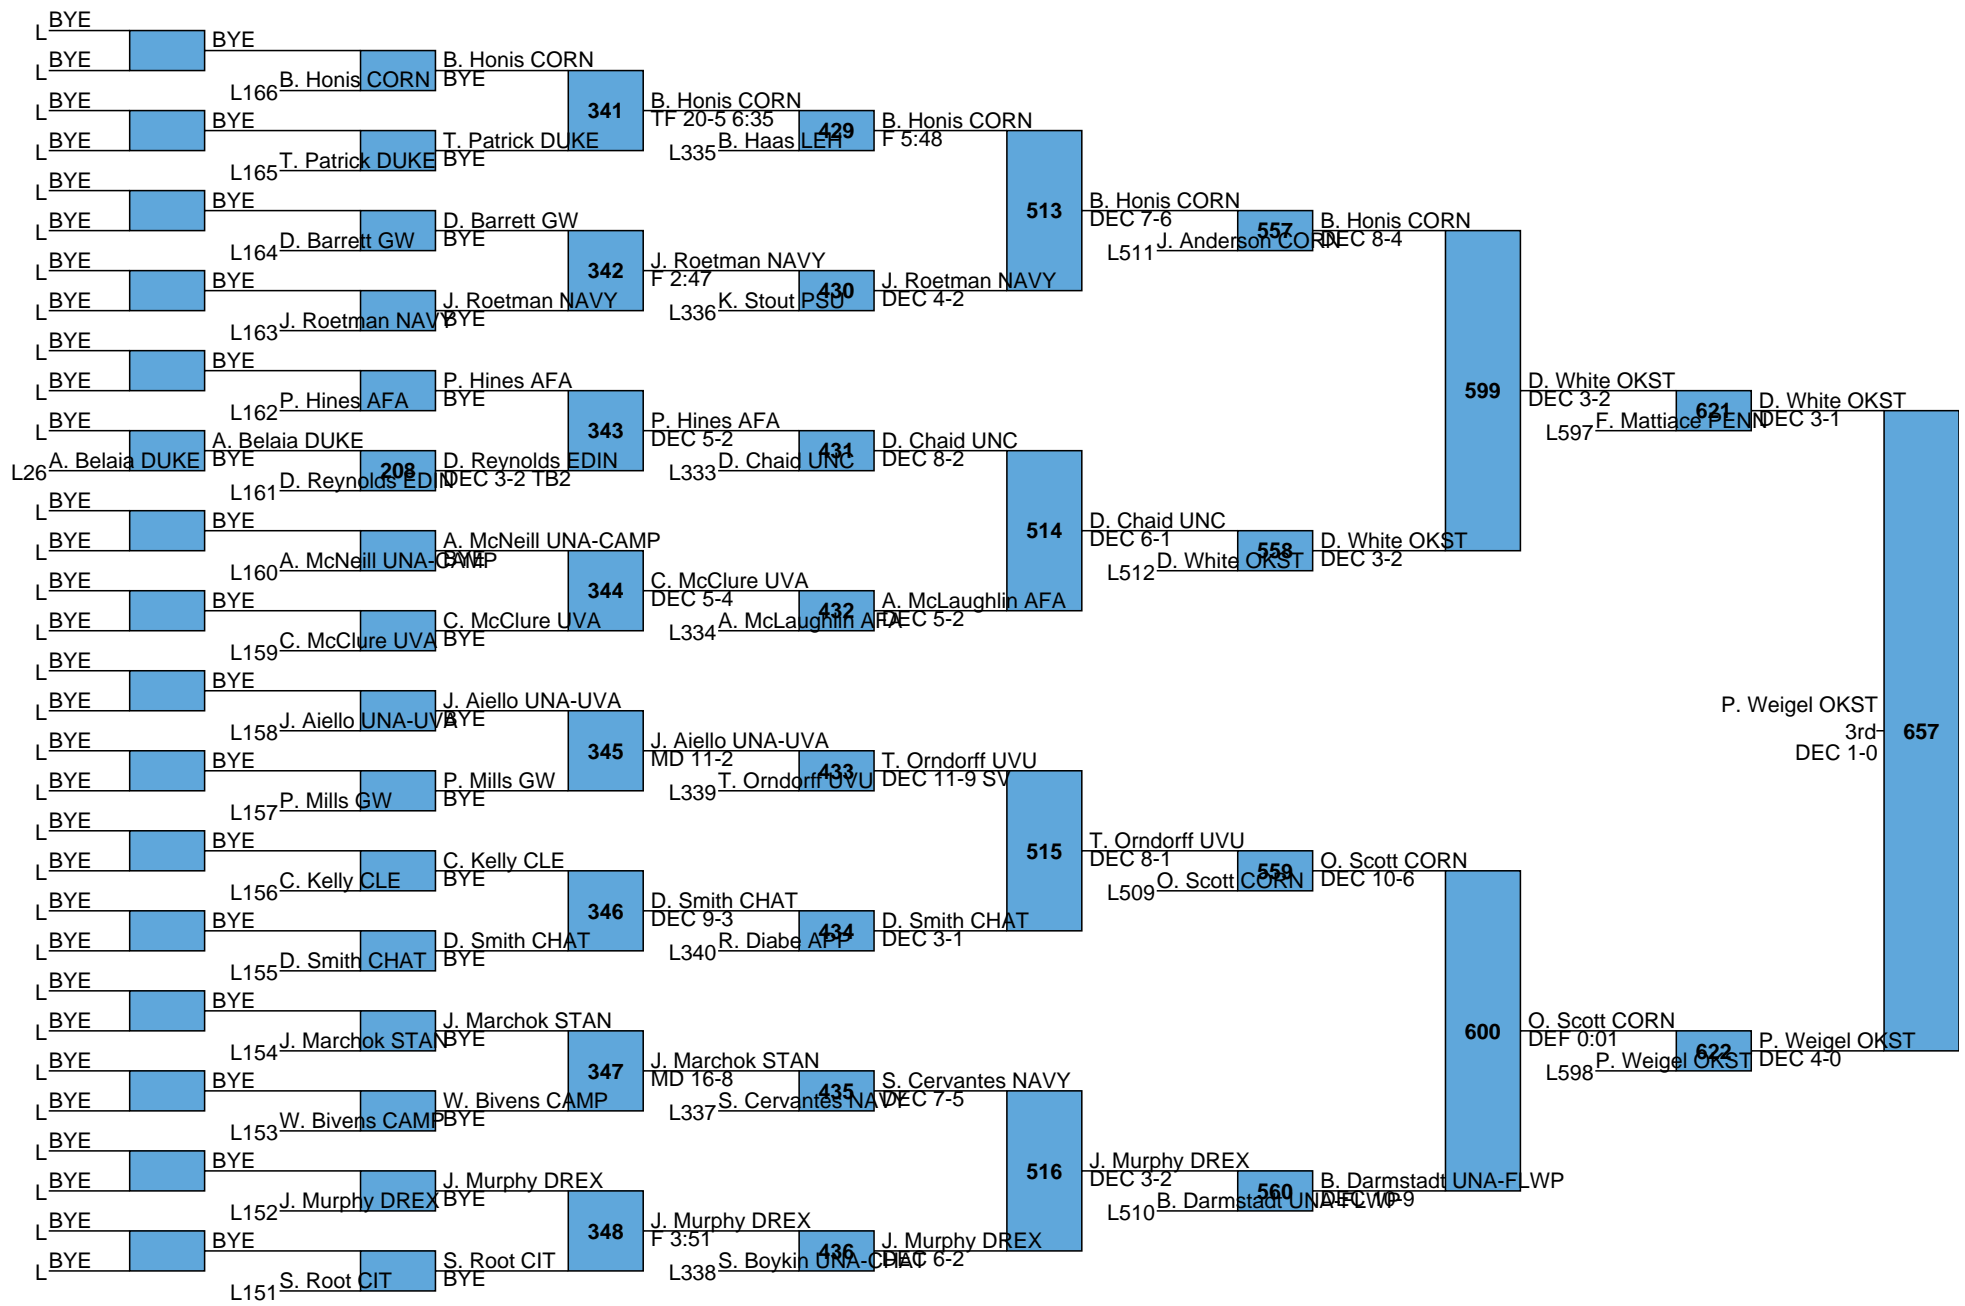

L583 M. Finesilver UNA-DUKE DEC 3-2
 L584 C. Delande EDIN DEC 2-0
 M. Finesilver UNA-DUKE DEC 7-3

L615 C. Walter LEH C. Walter LEH
DEC 8-8 5th
L616 K. Torres UNCC DEC 5-2
DEC 9-7 SV

L587 C. Pyke NCSU C. Pyke NCSU
DEC 3-2 7th
L588 D. Longo LEH F 3:19
DEC 4-2

L617 C. Kent PENN F 0:58
 L618 C. Bass DUKE MD 12-2 TF 16-1 4:07

L591 T. Lujan UNI DEC 12-8
 L592 J. Bernstein NAVY F 7:20 SV DEC 16-9

L621 F. Mattiace PENN
DEC 3-1 658 5th
L622 O. Scott CORN DEC 4-3
DEC 4-0