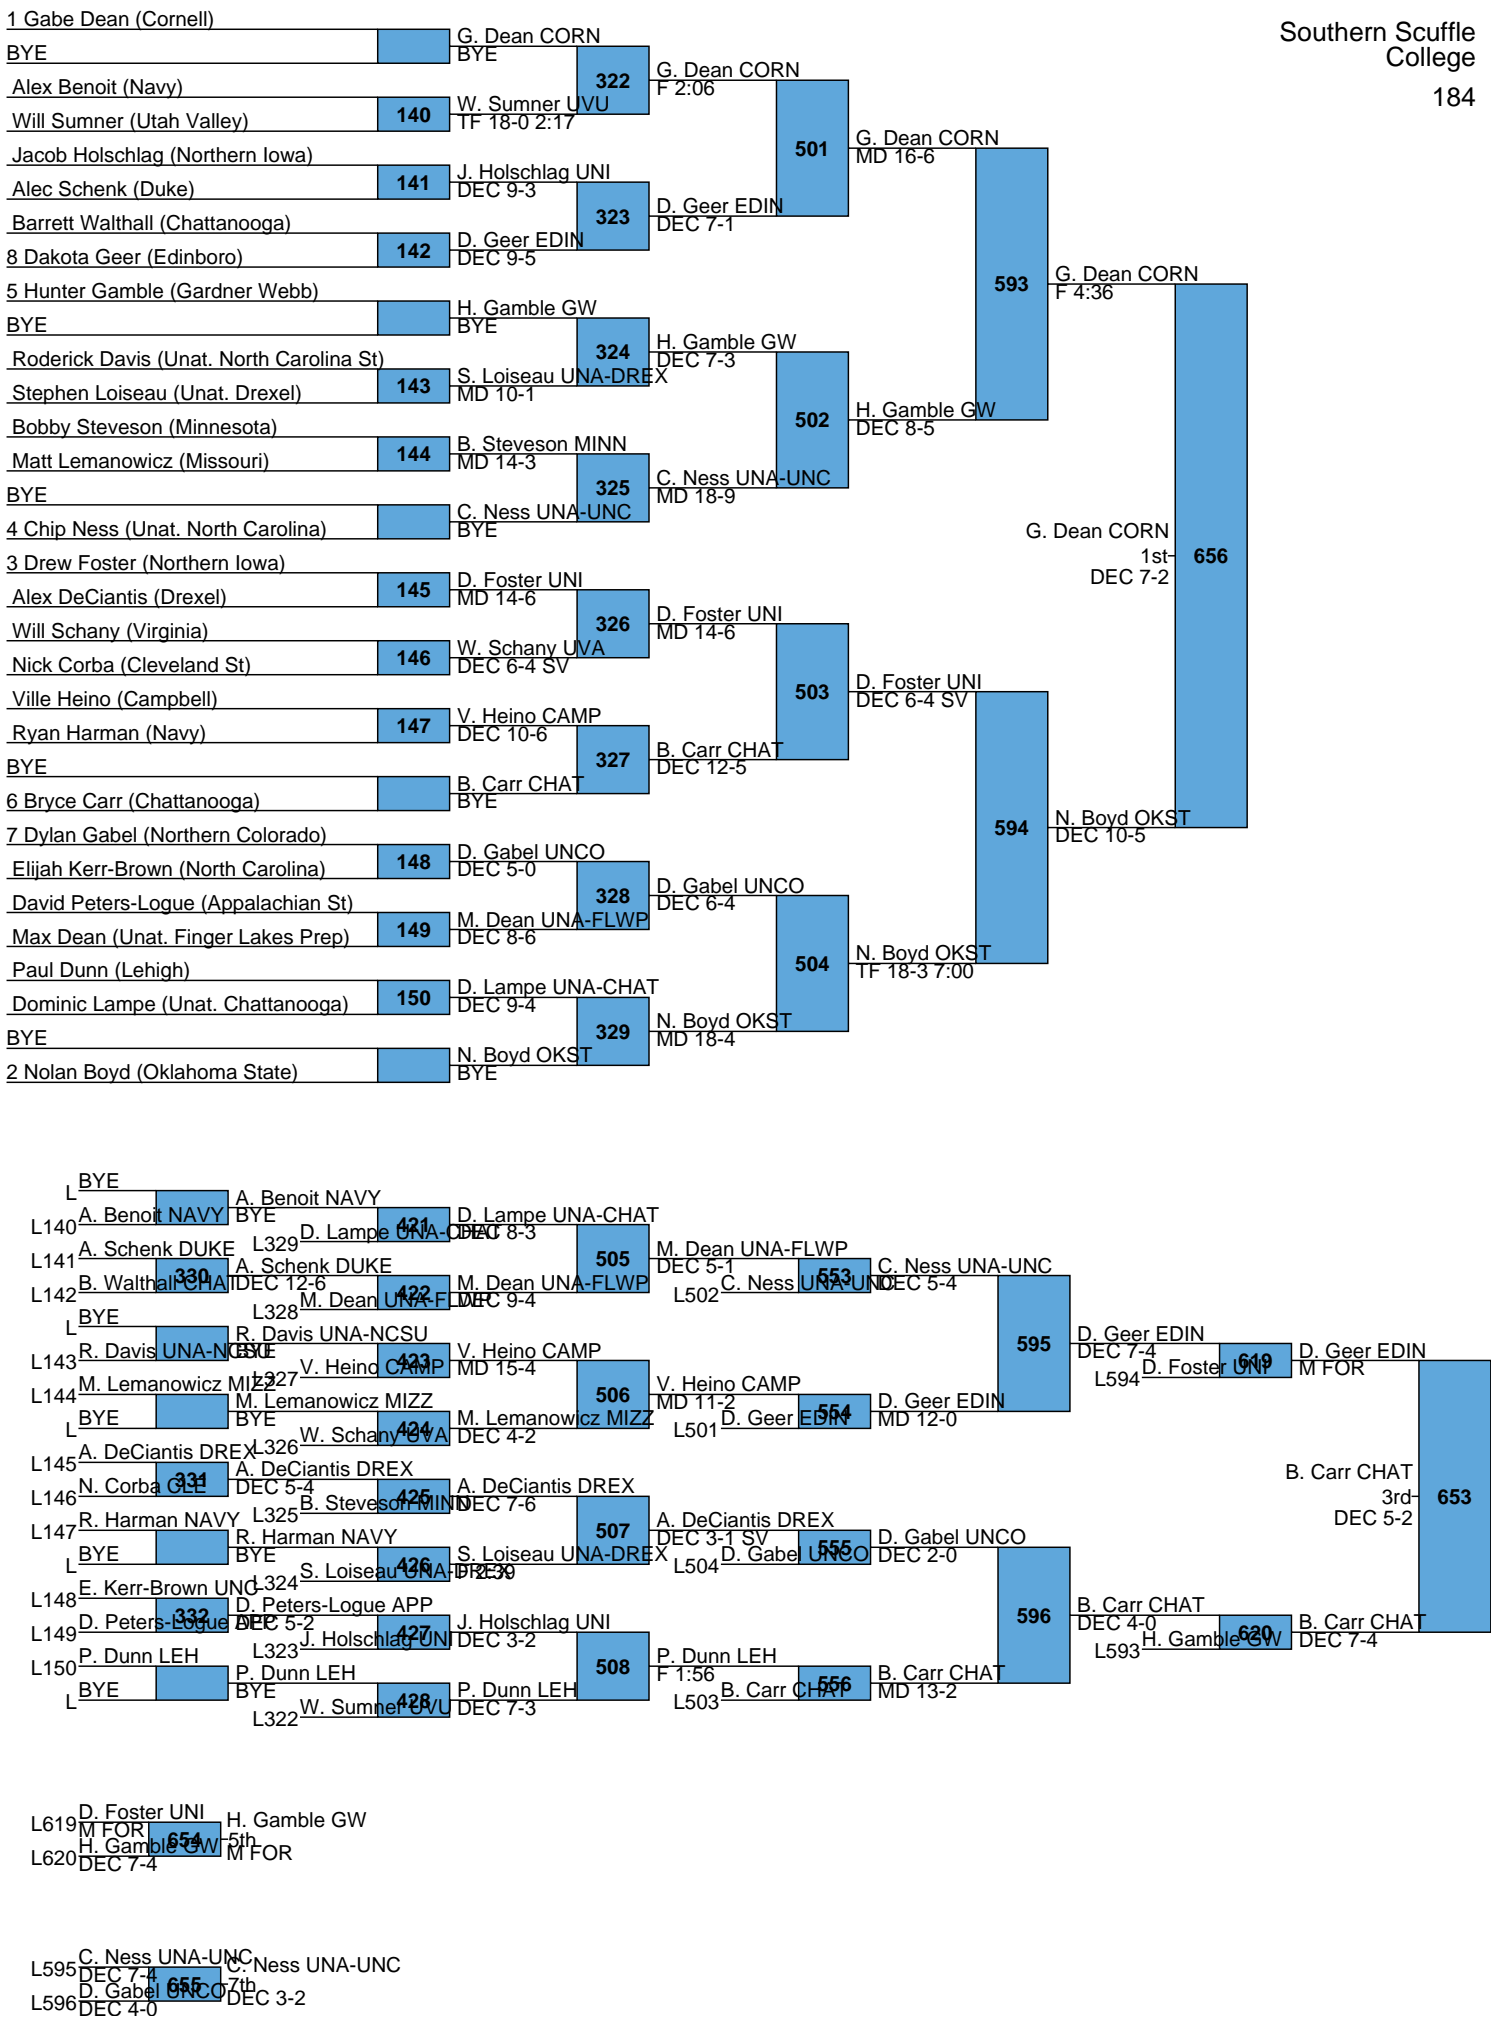

**2017 SOUTHERN SCUFFLE
FINAL TEAM SCORES**

Rank	Team	Points
1.	Oklahoma State	198
2.	Missouri	126
3.	Lehigh	124.5
4.	Minnesota	118
5.	Northern Iowa	87.5
6.	Edinboro	73
7.	Virginia	64
8.	Cornell	63
9.	North Carolina	56
10.	Stanford	55.5
11.	Chattanooga	46
12.	Drexel	43.5
13.	Duke	40.5
14.	Appalachian State	36
15.	Northern Colorado	29.5
16.	Gardner Webb	27.5
17.	Campbell	27
17.	Penn	27
19.	Navy	22
20.	Utah Valley	21
21.	Cleveland St	15.5
22.	Air Force	13.5
23.	The Citadel	5.5

L611 M. Cimato DREX L. Gardner LEH
DEC 5-2 638 5th
L612 L. Gardner LEH DEC 6-2
DEC 6-4

L579 N. Montgomery CLE M. Zovistoski APP
MD 11-0 639 5th
L580 M. Zovistoski APP DEC 8-3
MD 16-4

L613 J. Short MINN DEC 2-1 TB2
 L614 T. Simaz CORN 5th DEC 6-2
 TF 15-0 5:00

L583 M. Finesilver UNA-DUKE DEC 3-2
 L584 C. Delande EDIN DEC 2-0
 M. Finesilver UNA-DUKE DEC 7-3

L615 C. Walter LEH C. Walter LEH
DEC 8-8 5th
L616 K. Torres UNCC DEC 5-2
DEC 9-7 SV

L587 C. Pyke NCSU C. Pyke NCSU
DEC 3-2 7th
L588 D. Longo LEH F 3:19
DEC 4-2

L617 C. Kent PENN F 0:58
 L618 C. Bass DUKE MD 12-2 TF 16-1 4:07

L591 T. Lujan UNI DEC 12-8
 L592 J. Bernstein NAVY F 7:20 SV DEC 16-9

L621 F. Mattiace PENN
DEC 3-1 658 5th
L622 O. Scott CORN DEC 4-3
DEC 4-0