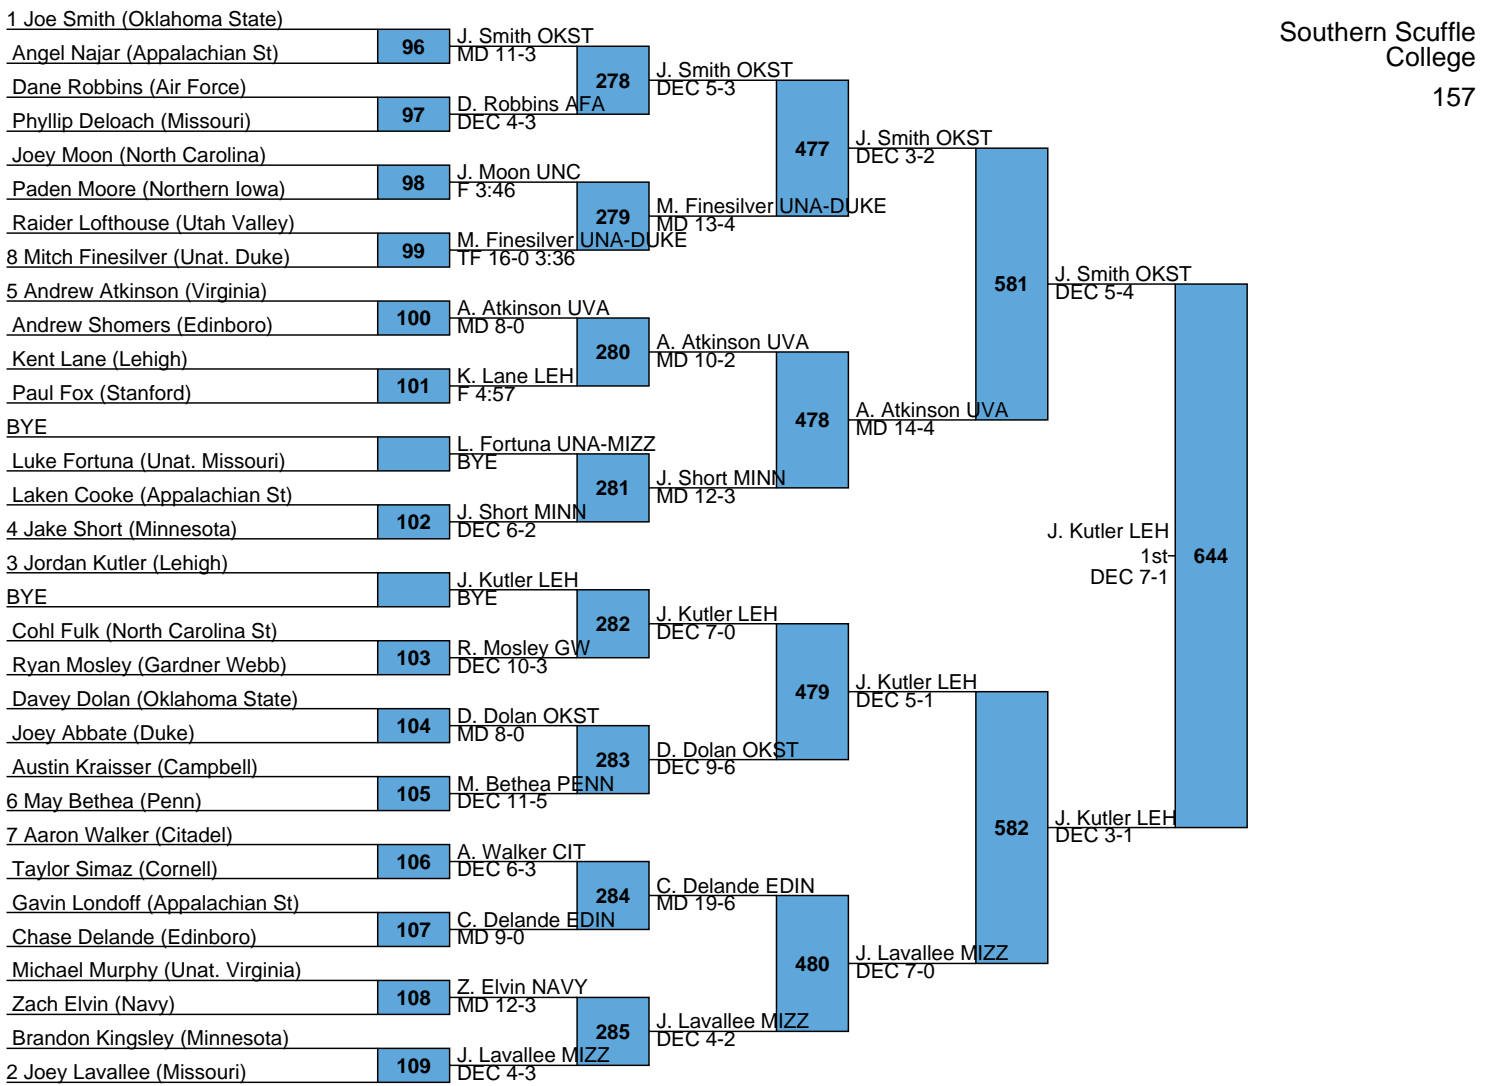

L613 J. Short MINN DEC 2-1 TB2
L614 T. Simaz CORN 5th DEC 6-2
TF 15-0 5:00

L583 M. Finesilver UNA-DUKE DEC 3-2
L584 C. Delande EDIN DEC 2-0
M. Finesilver UNA-DUKE DEC 7-3