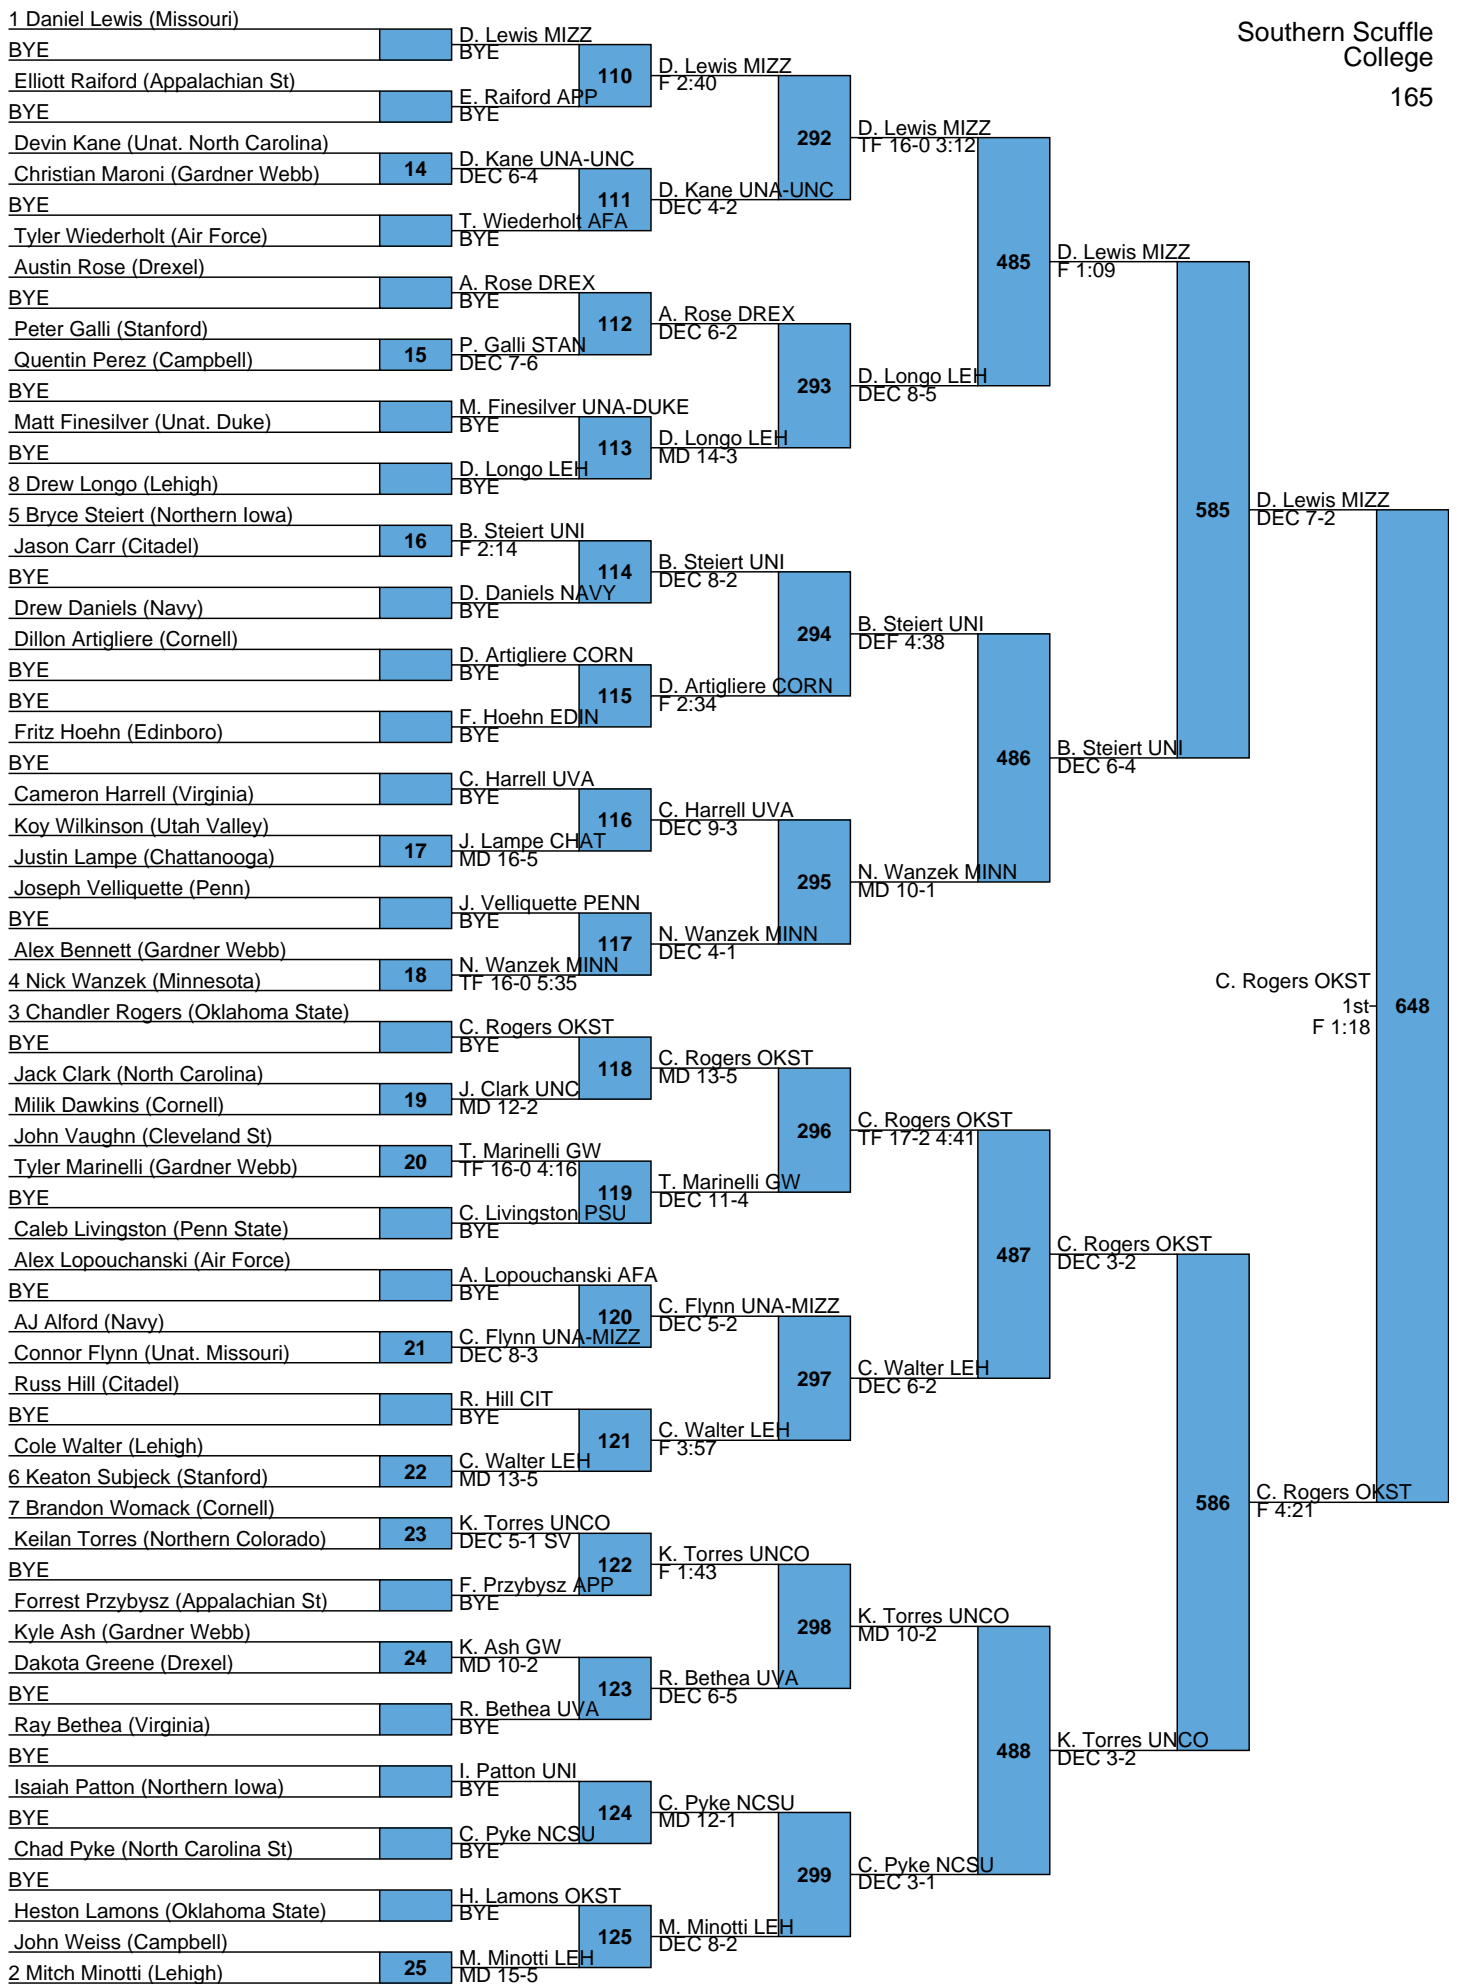

**2017 SOUTHERN SCUFFLE
FINAL TEAM SCORES**

Rank	Team	Points
1.	Oklahoma State	198
2.	Missouri	126
3.	Lehigh	124.5
4.	Minnesota	118
5.	Northern Iowa	87.5
6.	Edinboro	73
7.	Virginia	64
8.	Cornell	63
9.	North Carolina	56
10.	Stanford	55.5
11.	Chattanooga	46
12.	Drexel	43.5
13.	Duke	40.5
14.	Appalachian State	36
15.	Northern Colorado	29.5
16.	Gardner Webb	27.5
17.	Campbell	27
17.	Penn	27
19.	Navy	22
20.	Utah Valley	21
21.	Cleveland St	15.5
22.	Air Force	13.5
23.	The Citadel	5.5

L583 M. Finesilver UNA-DUKE DEC 3-2
 L584 C. Delande EDIN DEC 2-0
 M. Finesilver UNA-DUKE DEC 7-3

L615 C. Walter LEH C. Walter LEH
DEC 8-8 5th
L616 K. Torres UNCC DEC 5-2
DEC 9-7 SV

L587 C. Pyke NCSU C. Pyke NCSU
DEC 3-2 7th
L588 D. Longo LEH F 3:19
DEC 4-2