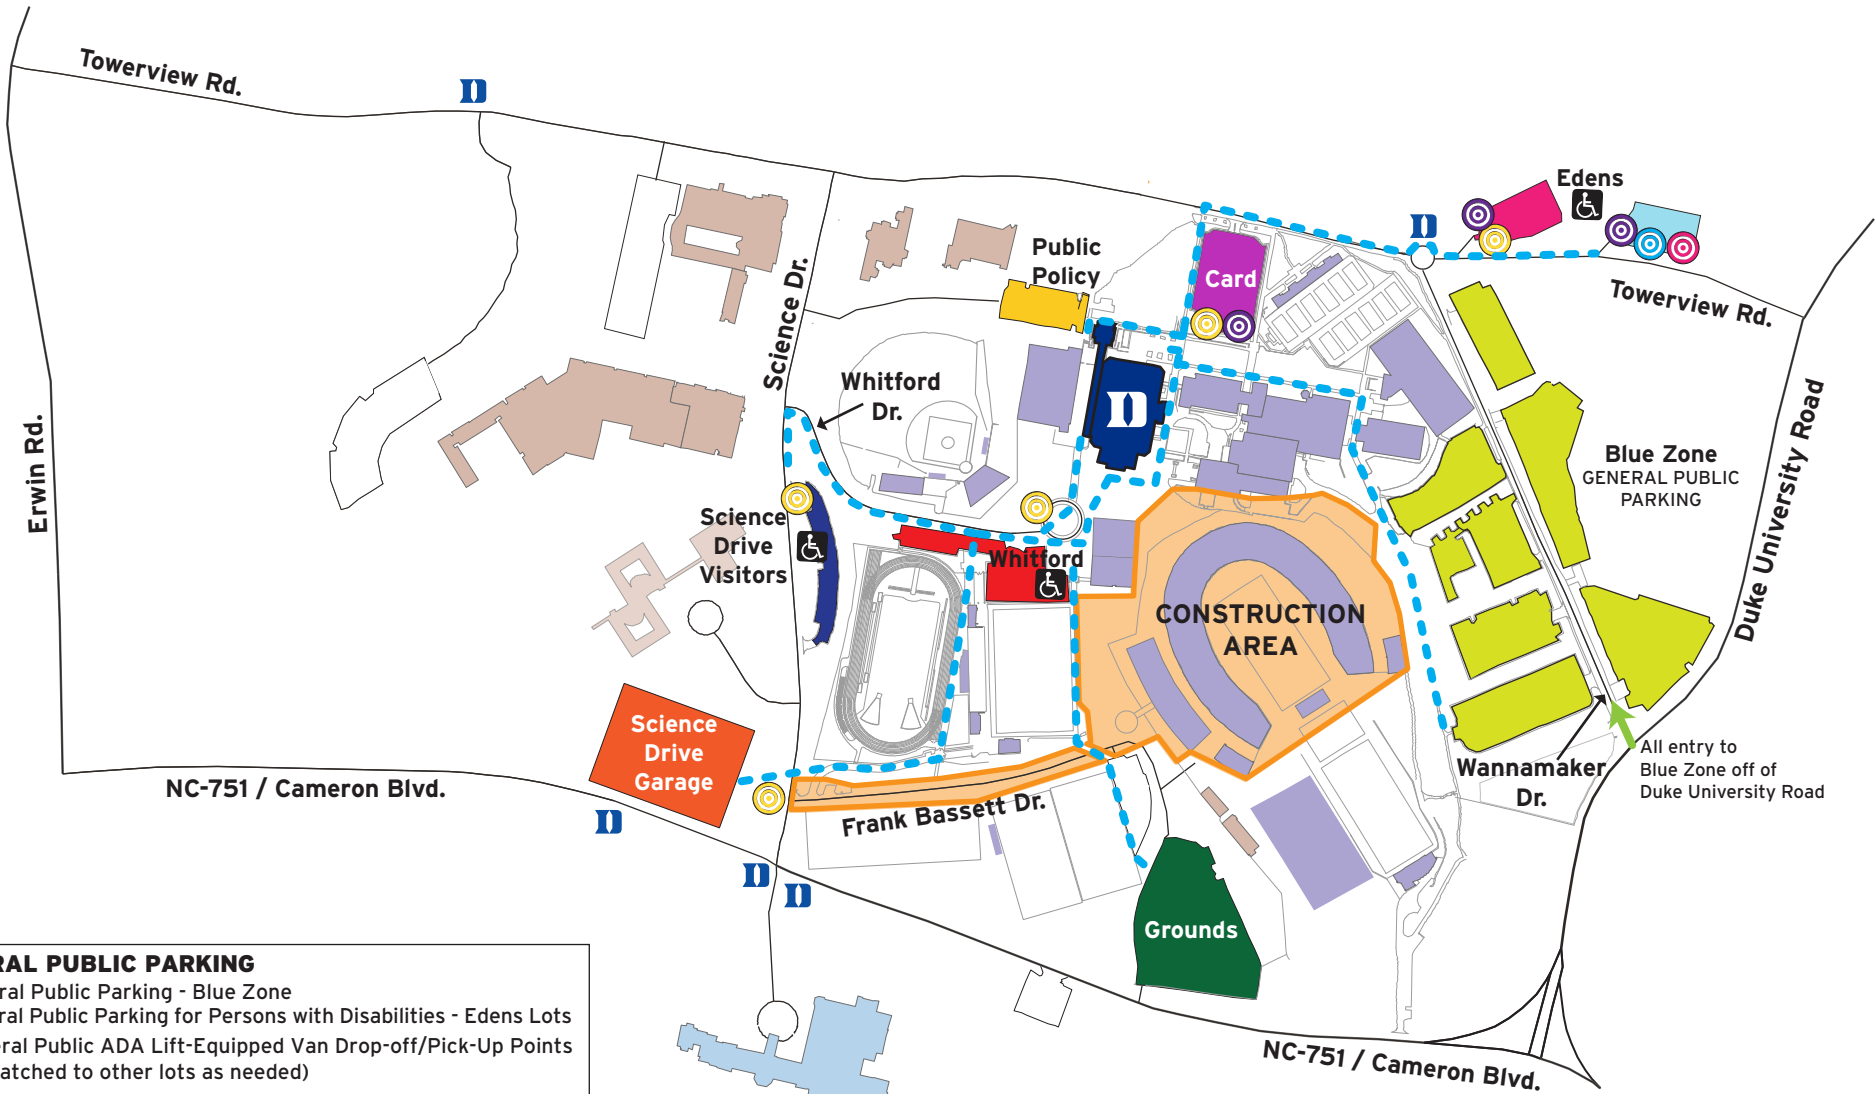

GENERAL PUBLIC PARKING

- General Public Parking - Blue Zone
- General Public Parking for Persons with Disabilities - Edens Lots
- ⊙ General Public ADA Lift-Equipped Van Drop-off/Pick-Up Points (dispatched to other lots as needed)

IRON DUKE PARKING

- Public Policy
- Card Gym
- Science Drive Parking Garage
- Grounds
- Whitford (Persons with Disabilities Parking)
- Science Drive Visitors Lot (Persons with Disabilities Parking)
- Edens (Persons with Disabilities Parking)
- ⊙ Iron Duke ADA Lift-Equipped Van Drop-off/Pick-Up Points (dispatched to other lots as needed)
- D Iron Duke Parking Permit Checkpoints

DROP-OFF LOCATIONS

- ⊙ General Public Drop-off and Pick-up Point (Lift-equipped van service available for ADA assistance)
- ⊙ Rideshare/Taxi Drop-off/Pick-Up Point

PEDESTRIAN ROUTES

- - - Designated Pedestrian Routes to Cameron Indoor Stadium
- Please avoid all uncleared walkways whenever possible.

All entry to Blue Zone off of Duke University Road