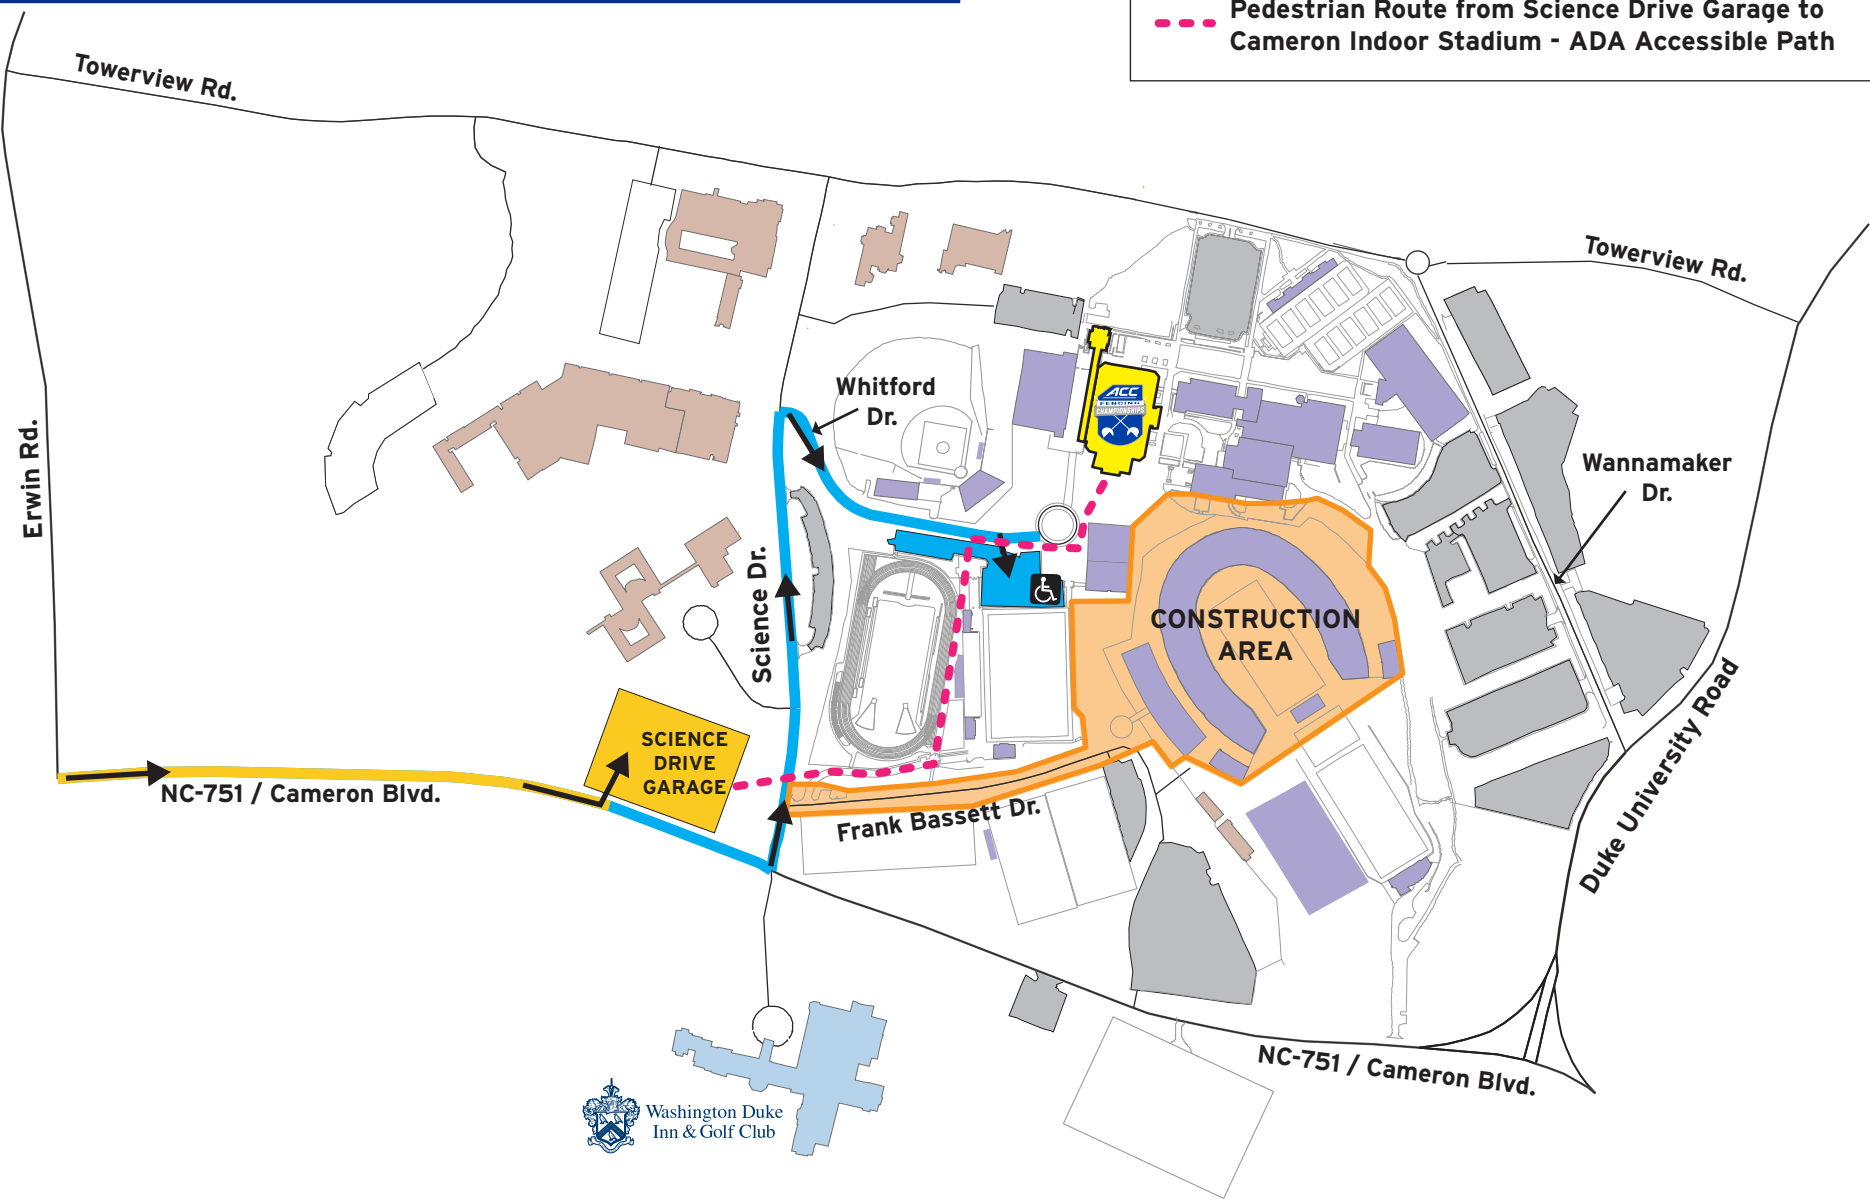

# 2017 ACC FENCING CHAMPIONSHIPS CAMERON INDOOR STADIUM, DUKE UNIVERSITY FACILITY & PARKING MAP

-  Accessible Parking, VIP Parking - Whitford Lot
-  General Public Parking, Staff Parking - Science Drive Garage
-  Pedestrian Route from Science Drive Garage to Cameron Indoor Stadium - ADA Accessible Path

**Notes:**  
All ACC Fencing Championship Parking is free of charge.  
There is no tailgating permitted in Science Drive Garage.