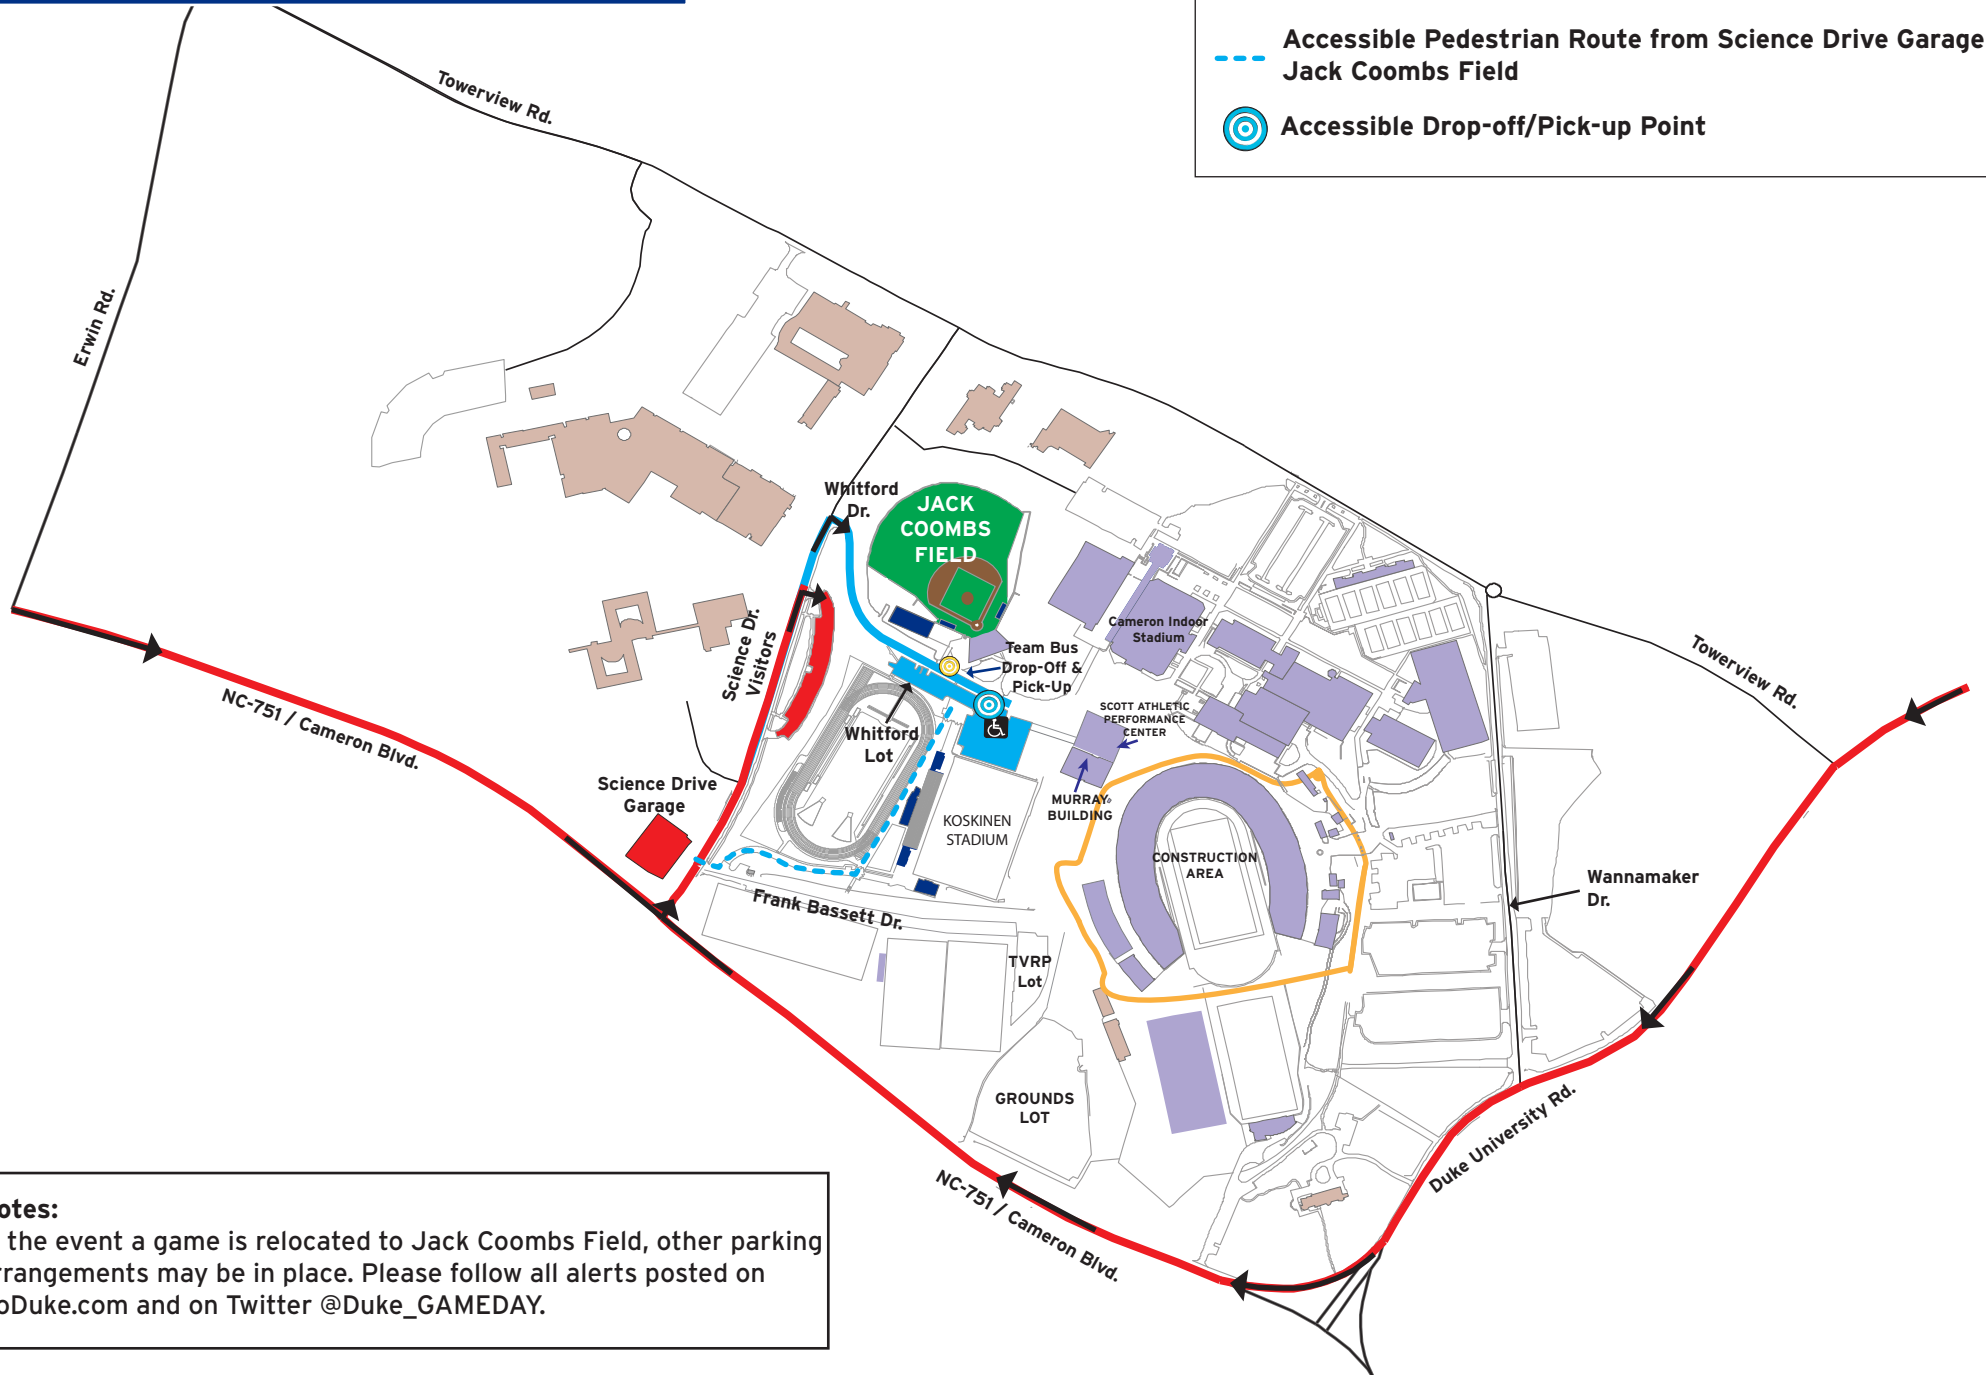

# BASEBALL JACK COOMBS FIELD FACILITY & PARKING MAP

-  Game Day Parking Lots
-  Game Day Parking - Priority for Persons w/Disabilities - Whitford Lot
-  Accessible Pedestrian Route from Science Drive Garage to Jack Coombs Field
-  Accessible Drop-off/Pick-up Point

**Notes:**  
In the event a game is relocated to Jack Coombs Field, other parking arrangements may be in place. Please follow all alerts posted on GoDuke.com and on Twitter @Duke\_GAMEDAY.