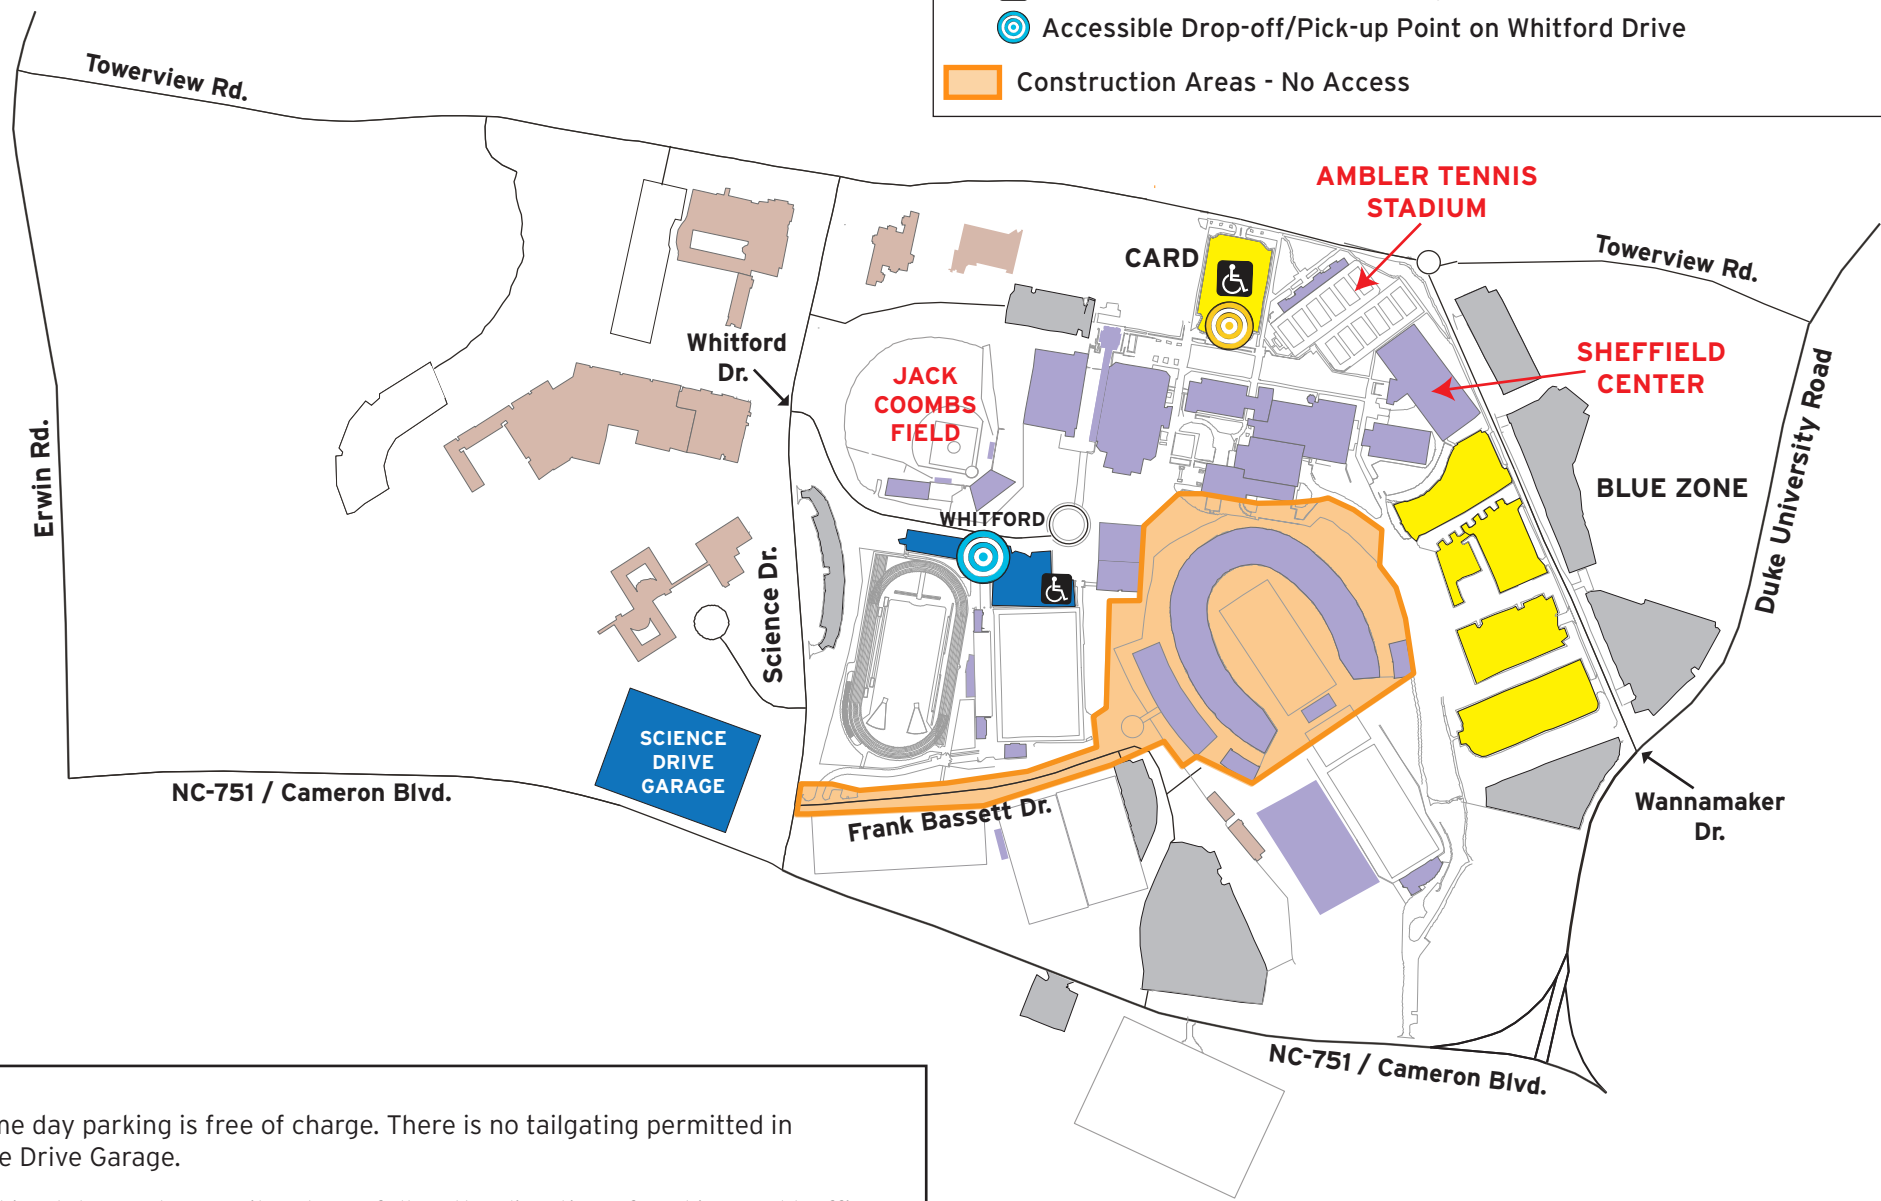

# GAME DAY PARKING MAP

FRIDAY, MAY 12 - SUNDAY, MAY 14, 2017  
DUKE UNIVERSITY

- NCAA Tennis Parking for Ambler Tennis Stadium**
  - General Public Parking - Blue Zone Lots
  - Persons with Disabilities Parking - Card Lot
  - Accessible Drop-off/Pick-up Point in Card Lot
- Duke Baseball Parking for Jack Coombs Field**
  - General Public Garage Parking - Science Drive Garage - **NO TAILGATING**
  - Persons with Disabilities Parking - Whitford Lot
  - Accessible Drop-off/Pick-up Point on Whitford Drive
- Construction Areas - No Access

**Notes:**  
 All game day parking is free of charge. There is no tailgating permitted in Science Drive Garage.  
 As parking lots reach capacity, please follow the direction of parking and traffic staff as they direct guests to the closest available parking location.