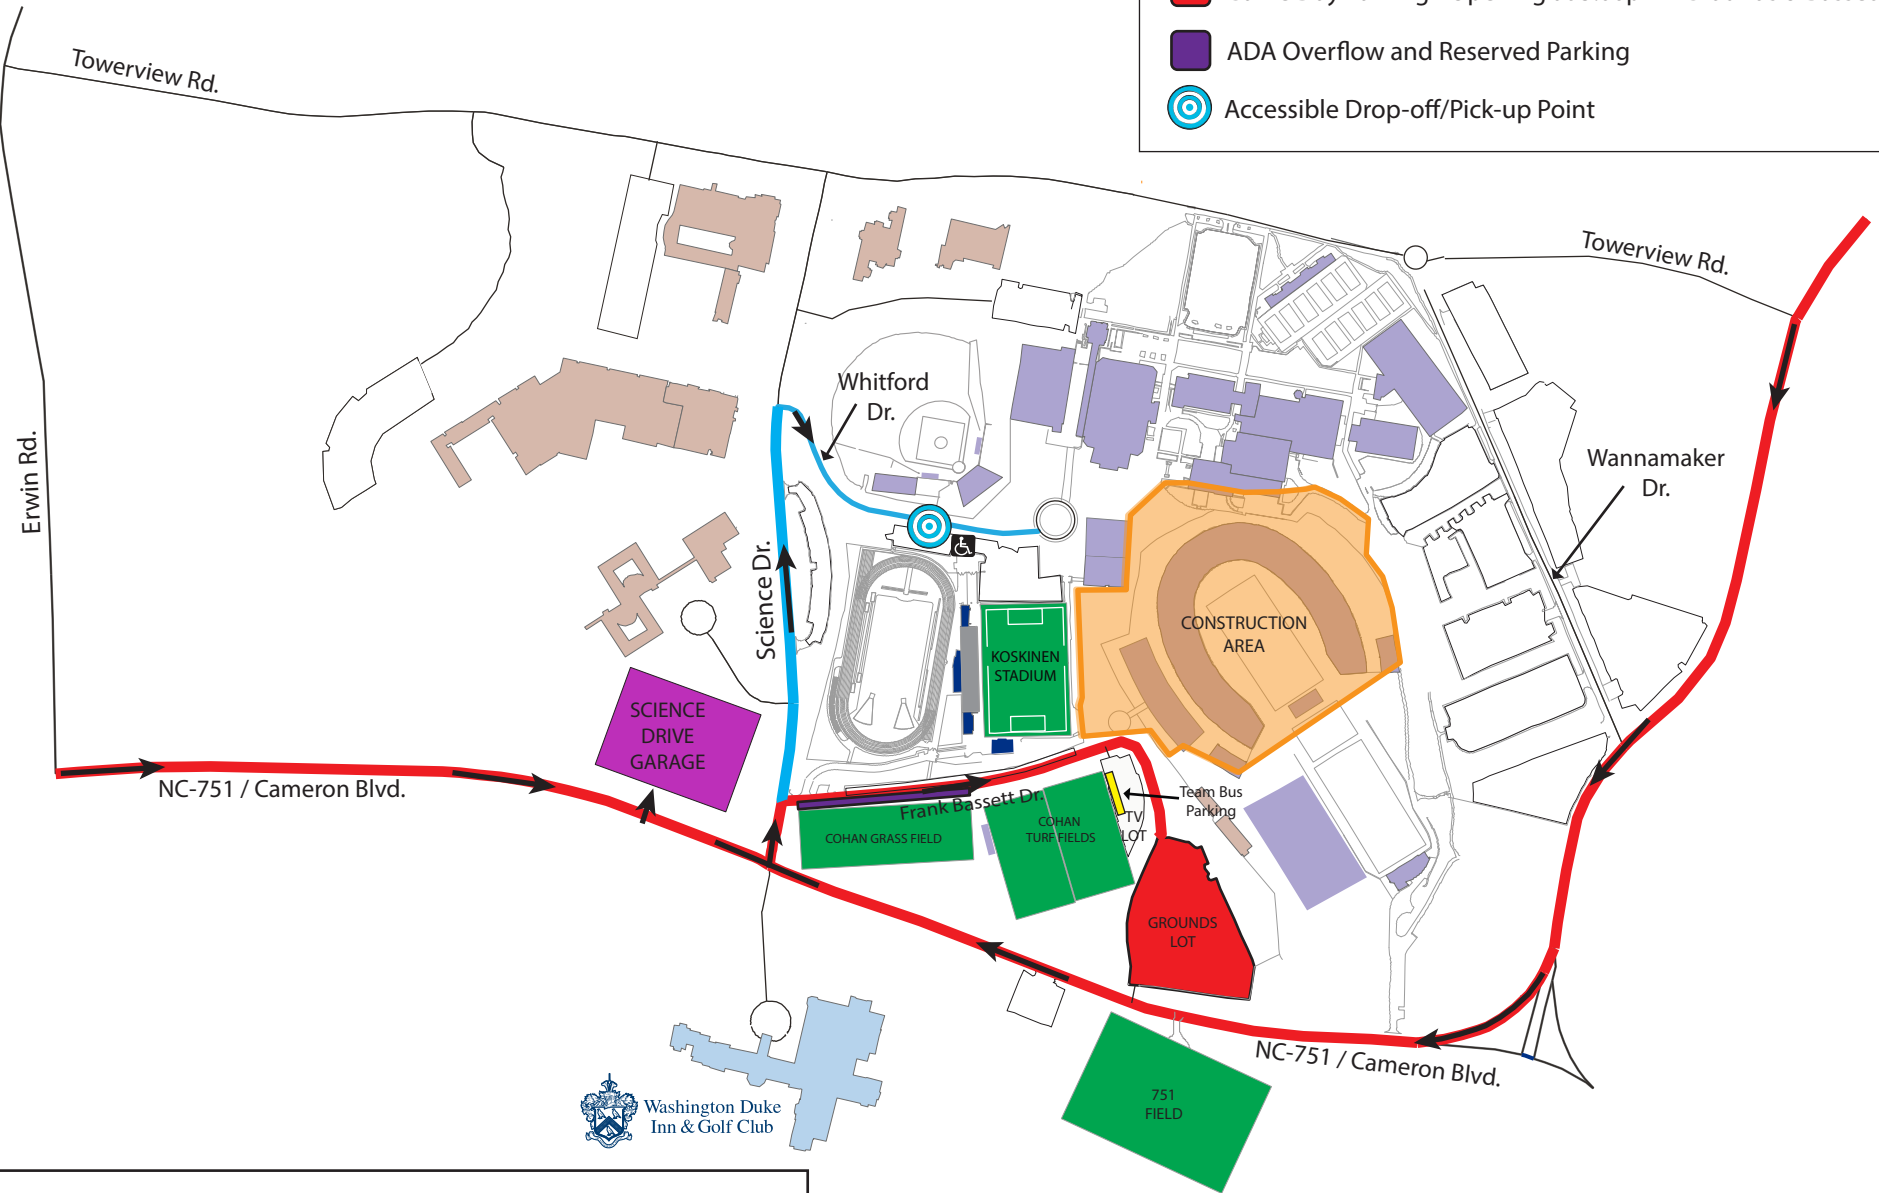

**DUKE SOCCER**  
**GAME DAY PARKING MAP**  
**FRIDAY, AUGUST 25, 2017**

-  Game Day Parking - Opening at 12:00pm - Science Drive Garage
-  Game Day Parking - Opening at 12:00pm for Persons w/Disabilities and Officials ONLY
-  Game Day Parking - Opening at 5:00pm - Grounds & Bassett Drive
-  ADA Overflow and Reserved Parking
-  Accessible Drop-off/Pick-up Point

**Notes:**  
 For parking in the Grounds Lot, please use Bassett Drive.  
 Stairs are required on the pedestrian path from the Grounds Lot to Frank Bassett Drive.