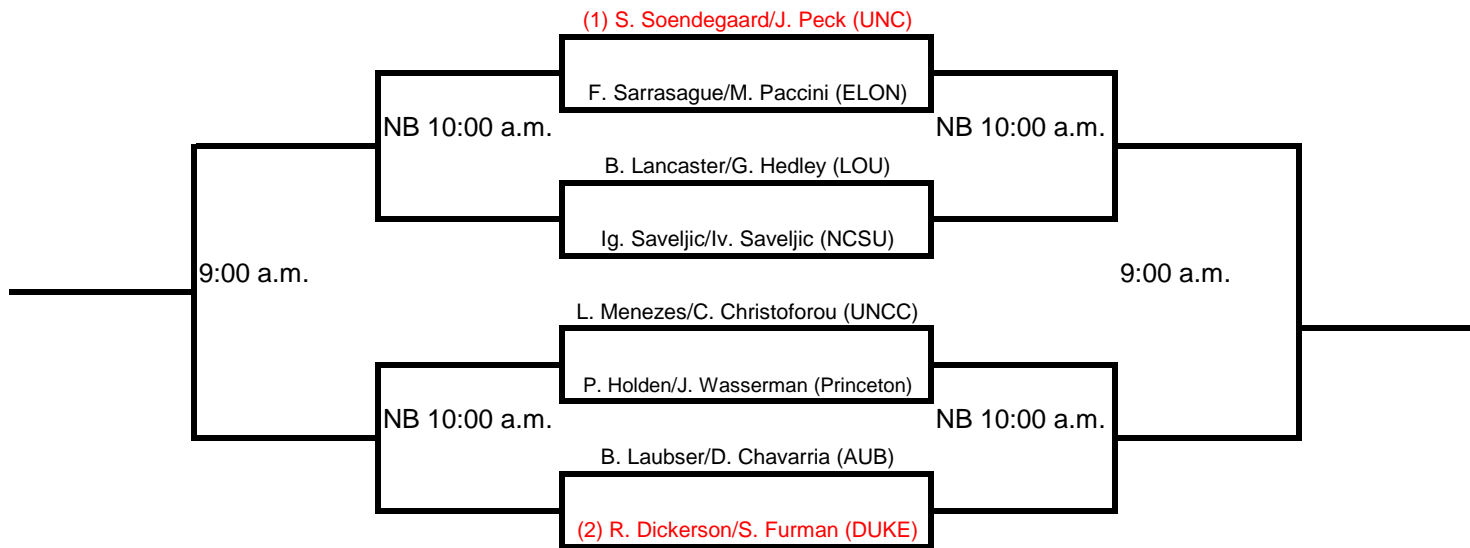

Seeds

- 1. Mobius (VCU)
- 2. Ogden (NCSU)
- 3. Lampasas (LOU)
- 4. Ishizaka (VCU)

A1 First Round Matches Will Begin at 9:00 a.m. Friday

Seeds

- 1. Sculley/Stachowiak (Duke)
- 2. Ogden/Malyshev (NCSU)

A1 Doubles Draw

A2 First Round Matches Will Begin at 9:00 a.m. Friday

Seeds

- 1. Soendegaard/Peck (UNC)
- 2. Dickerson/Furman (DUKE)

A2 Doubles Draw

B First Round Matches Will Begin at 9:00 a.m. Friday

Seeds

- 1. Filho/Lampasas (LOU)
- 2. Ishizaka/Mobius (VCU)