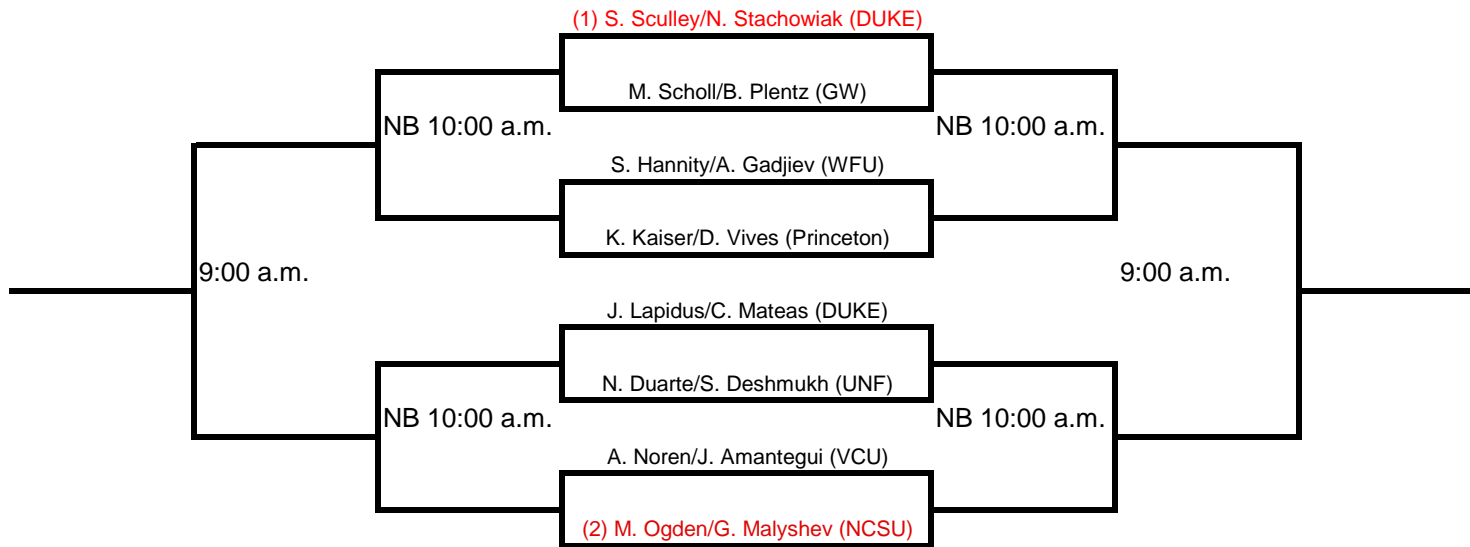

Seeds

- 1. Mobius (VCU)
- 2. Ogden (NCSU)
- 3. Lampasas (LOU)
- 4. Ishizaka (VCU)

A1 First Round Matches Will Begin at 9:00 a.m. Friday

Seeds

- 1. Sculley/Stachowiak (Duke)
- 2. Ogden/Malyshev (NCSU)

A1 Doubles Draw

A2 First Round Matches Will Begin at 9:00 a.m. Friday

Seeds

- 1. Soendegaard/Peck (UNC)
- 2. Dickerson/Furman (DUKE)

A2 Doubles Draw

B First Round Matches Will Begin at 9:00 a.m. Friday

Seeds

- 1. Filho/Lampasas (LOU)
- 2. Ishizaka/Mobius (VCU)