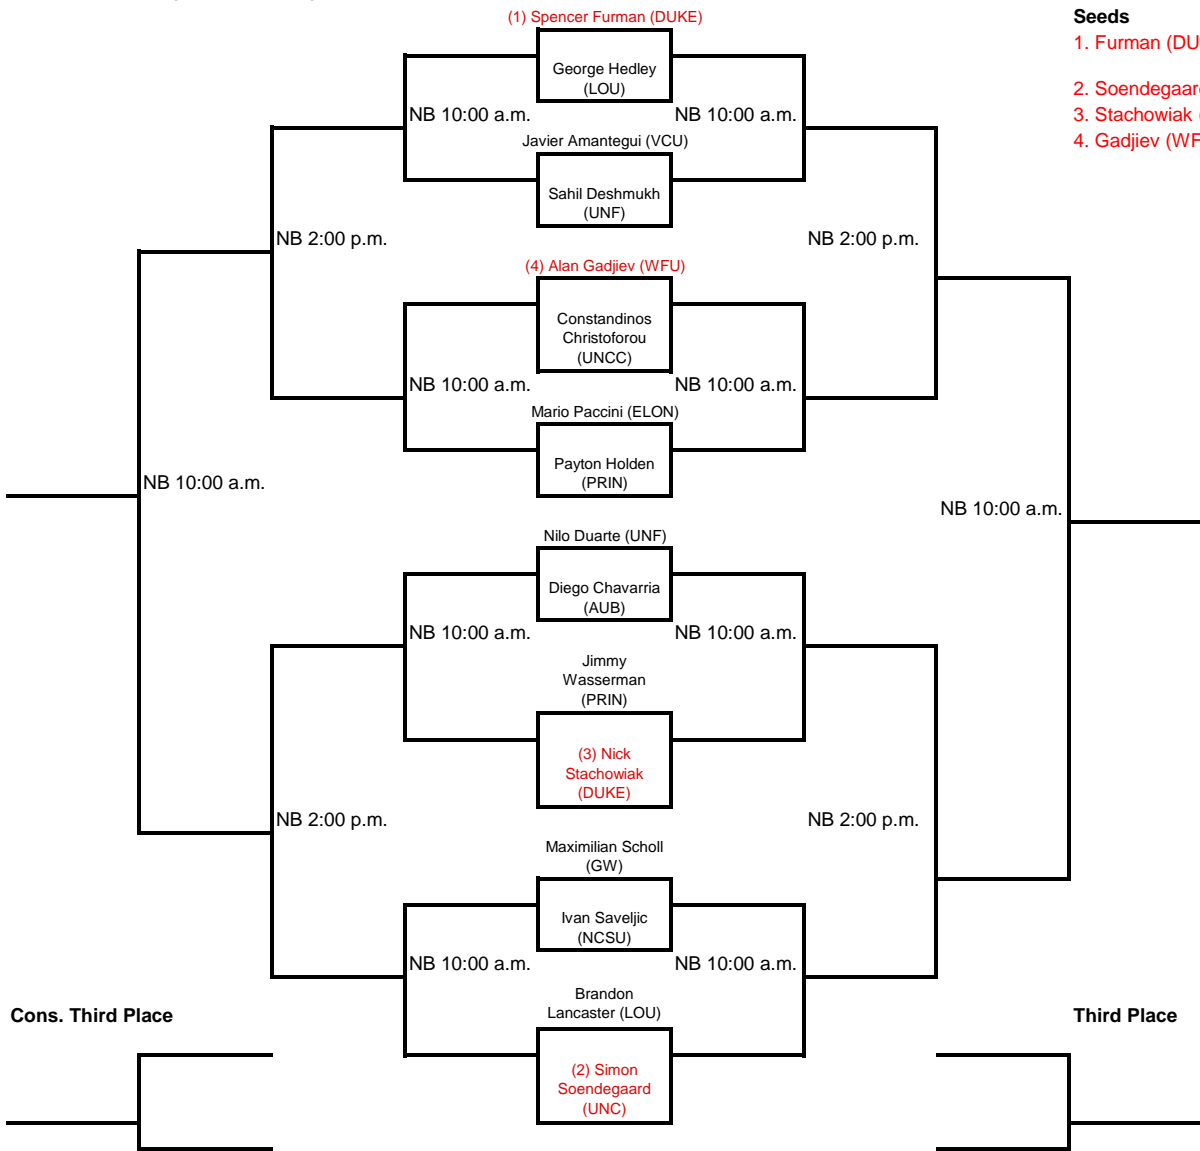

A1 First Round Singles Will Not Begin Before 1:30 p.m.

Seeds

- 1. Furman (DUKE)
- 2. Soendegaard (UNC)
- 3. Stachowiak (DUKE)
- 4. Gadjeiev (WFU)

B First Round Matches Will Not Begin Before 1:30 p.m.

(1) Philip Mobius
(VCU)

Seeds

- 1. Mobius (VCU)
- 2. Ogden (NCSU)
- 3. Lampasas (LOU)
- 4. Ishizaka (VCU)

A1 First Round Matches Will Begin at 9:00 a.m. Friday

Seeds

- 1. Sculley/Stachowiak (Duke)
- 2. Ogden/Malyshev (NCSU)

A1 Doubles Draw

A2 First Round Matches Will Begin at 9:00 a.m. Friday

Seeds

- 1. Soendegaard/Peck (UNC)
- 2. Dickerson/Furman (DUKE)

A2 Doubles Draw

B First Round Matches Will Begin at 9:00 a.m. Friday

Seeds

- 1. Filho/Lampasas (LOU)
- 2. Ishizaka/Mobius (VCU)