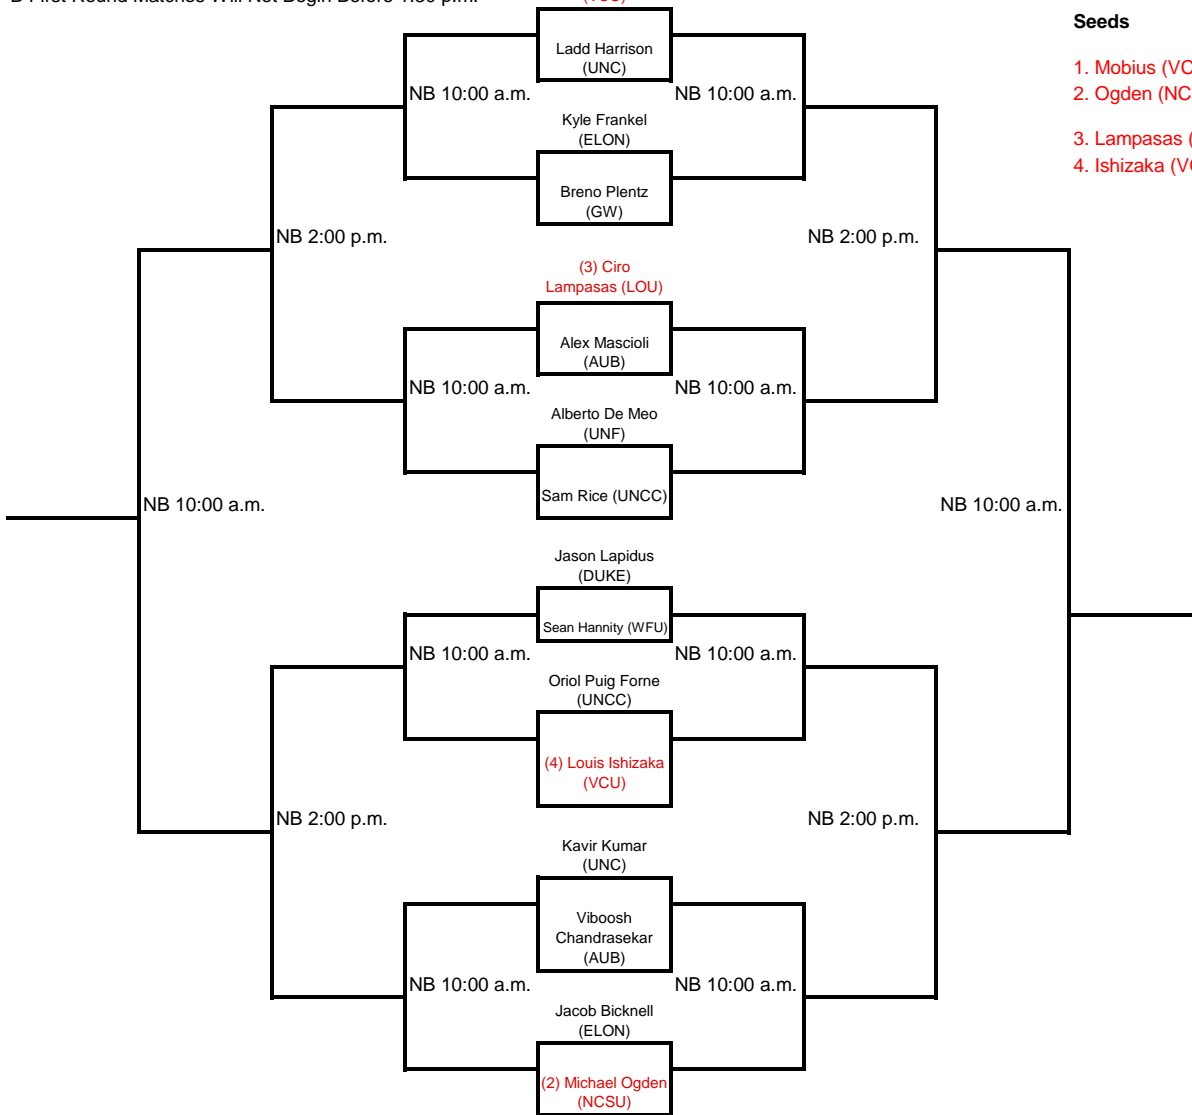

A1 First Round Singles Will Not Begin Before 1:30 p.m.

Seeds

- 1. Furman (DUKE)
- 2. Soendegaard (UNC)
- 3. Stachowiak (DUKE)
- 4. Gadjeiev (WFU)

B First Round Matches Will Not Begin Before 1:30 p.m.

(1) Philip Mobius
(VCU)

Seeds

- 1. Mobius (VCU)
- 2. Ogden (NCSU)
- 3. Lampasas (LOU)
- 4. Ishizaka (VCU)

A1 First Round Matches Will Begin at 9:00 a.m. Friday

Seeds

- 1. Sculley/Stachowiak (Duke)
- 2. Ogden/Malyshev (NCSU)

A1 Doubles Draw

A2 First Round Matches Will Begin at 9:00 a.m. Friday

Seeds

- 1. Soendegaard/Peck (UNC)
- 2. Dickerson/Furman (DUKE)

A2 Doubles Draw

B First Round Matches Will Begin at 9:00 a.m. Friday

Seeds

- 1. Filho/Lampasas (LOU)
- 2. Ishizaka/Mobius (VCU)