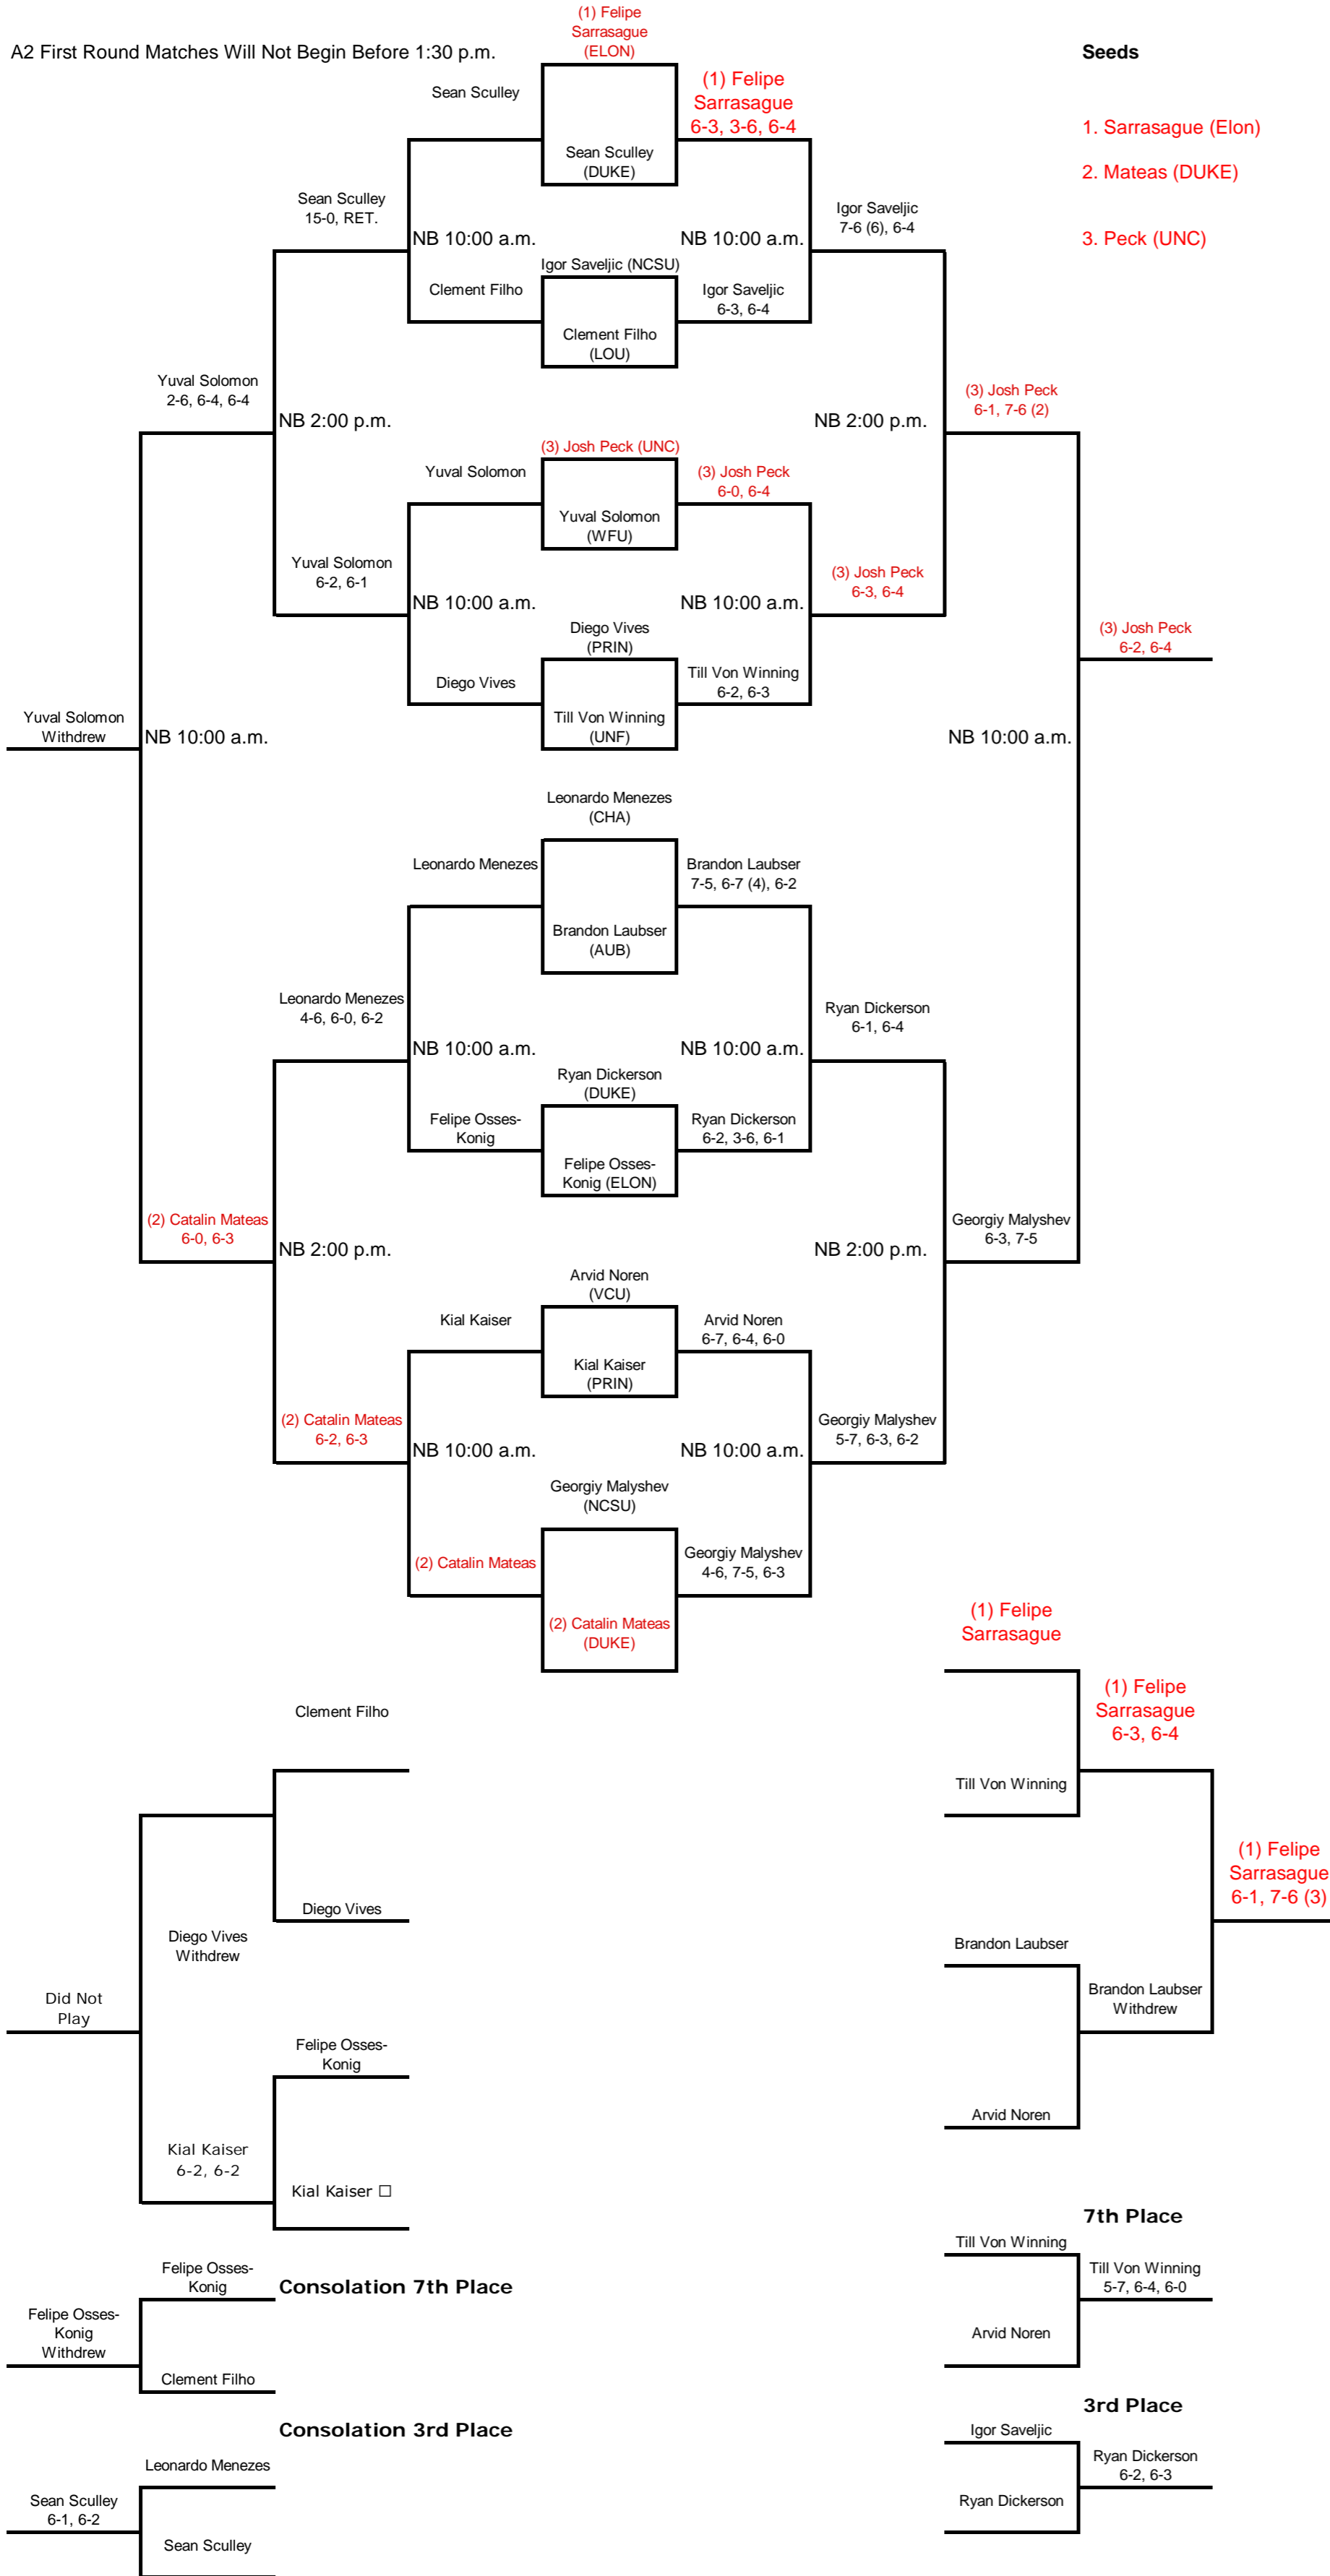

A1 First Round Singles Will Not Begin Before 1:30 p.m.

A2 First Round Matches Will Not Begin Before 1:30 p.m.

**Seeds**

- 1. Sarrasague (Elon)
- 2. Mateas (DUKE)
- 3. Peck (UNC)

B First Round Matches Will Not Begin Before 1:30 p.m.