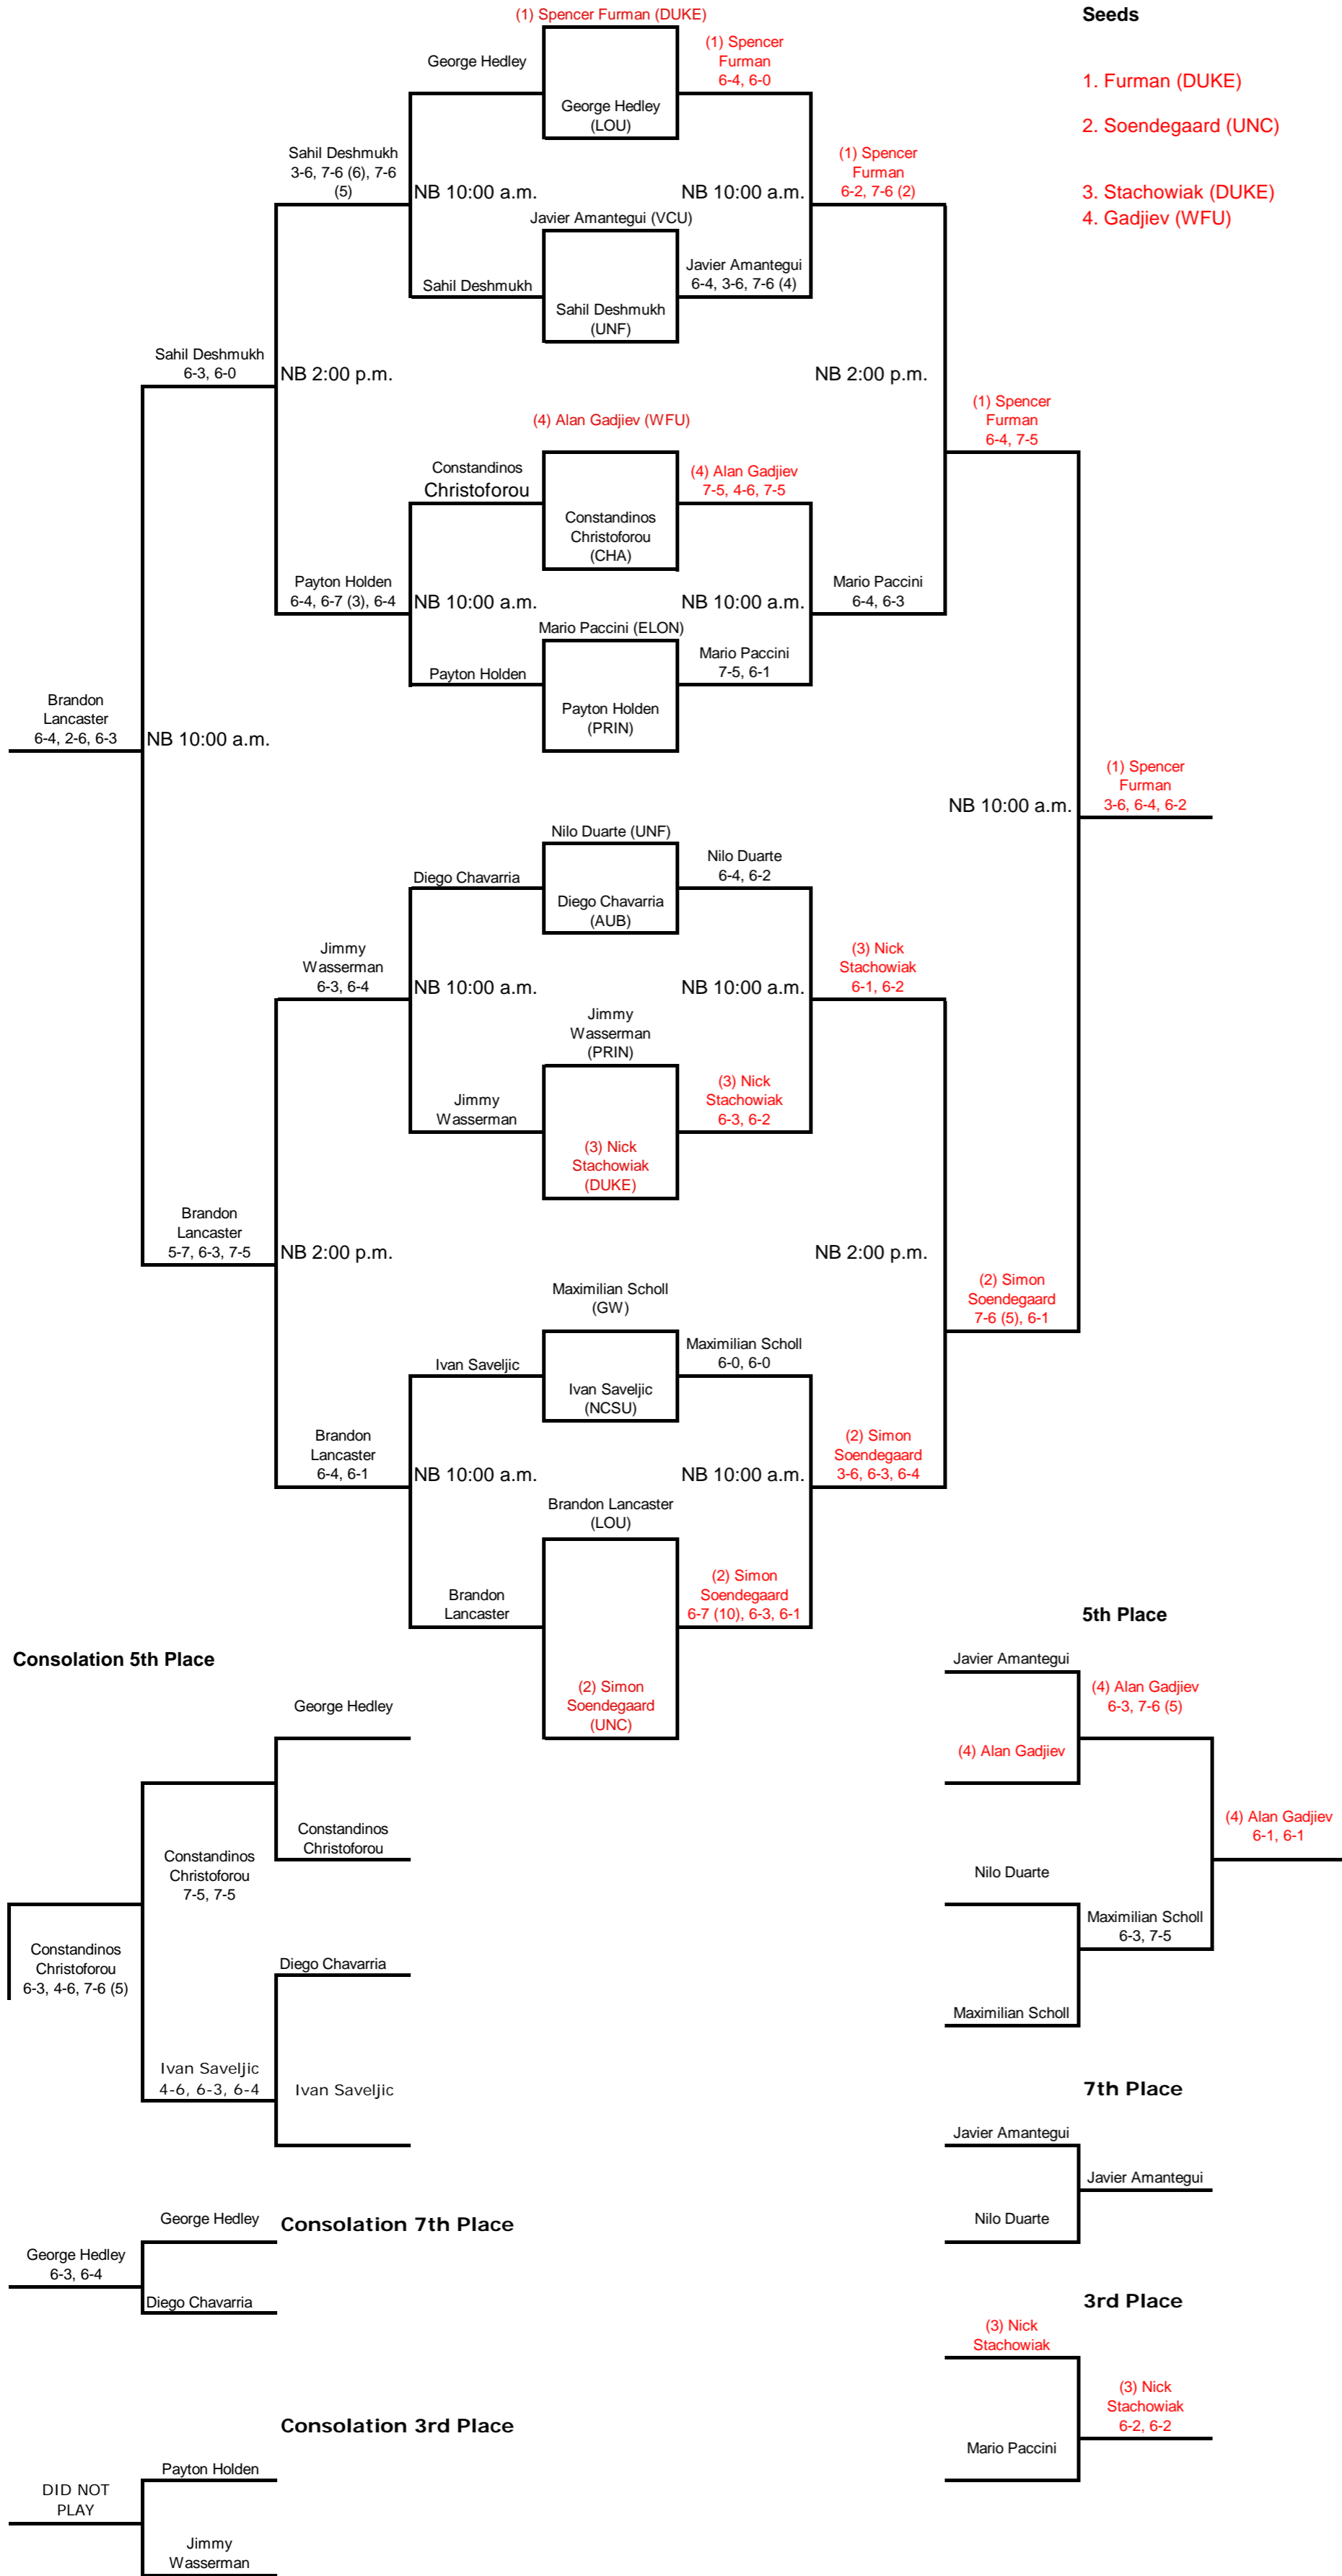

A1 First Round Singles Will Not Begin Before 1:30 p.m.

A2 First Round Matches Will Not Begin Before 1:30 p.m.

**Seeds**

- 1. Sarrasague (Elon)
- 2. Mateas (DUKE)
- 3. Peck (UNC)

B First Round Matches Will Not Begin Before 1:30 p.m.