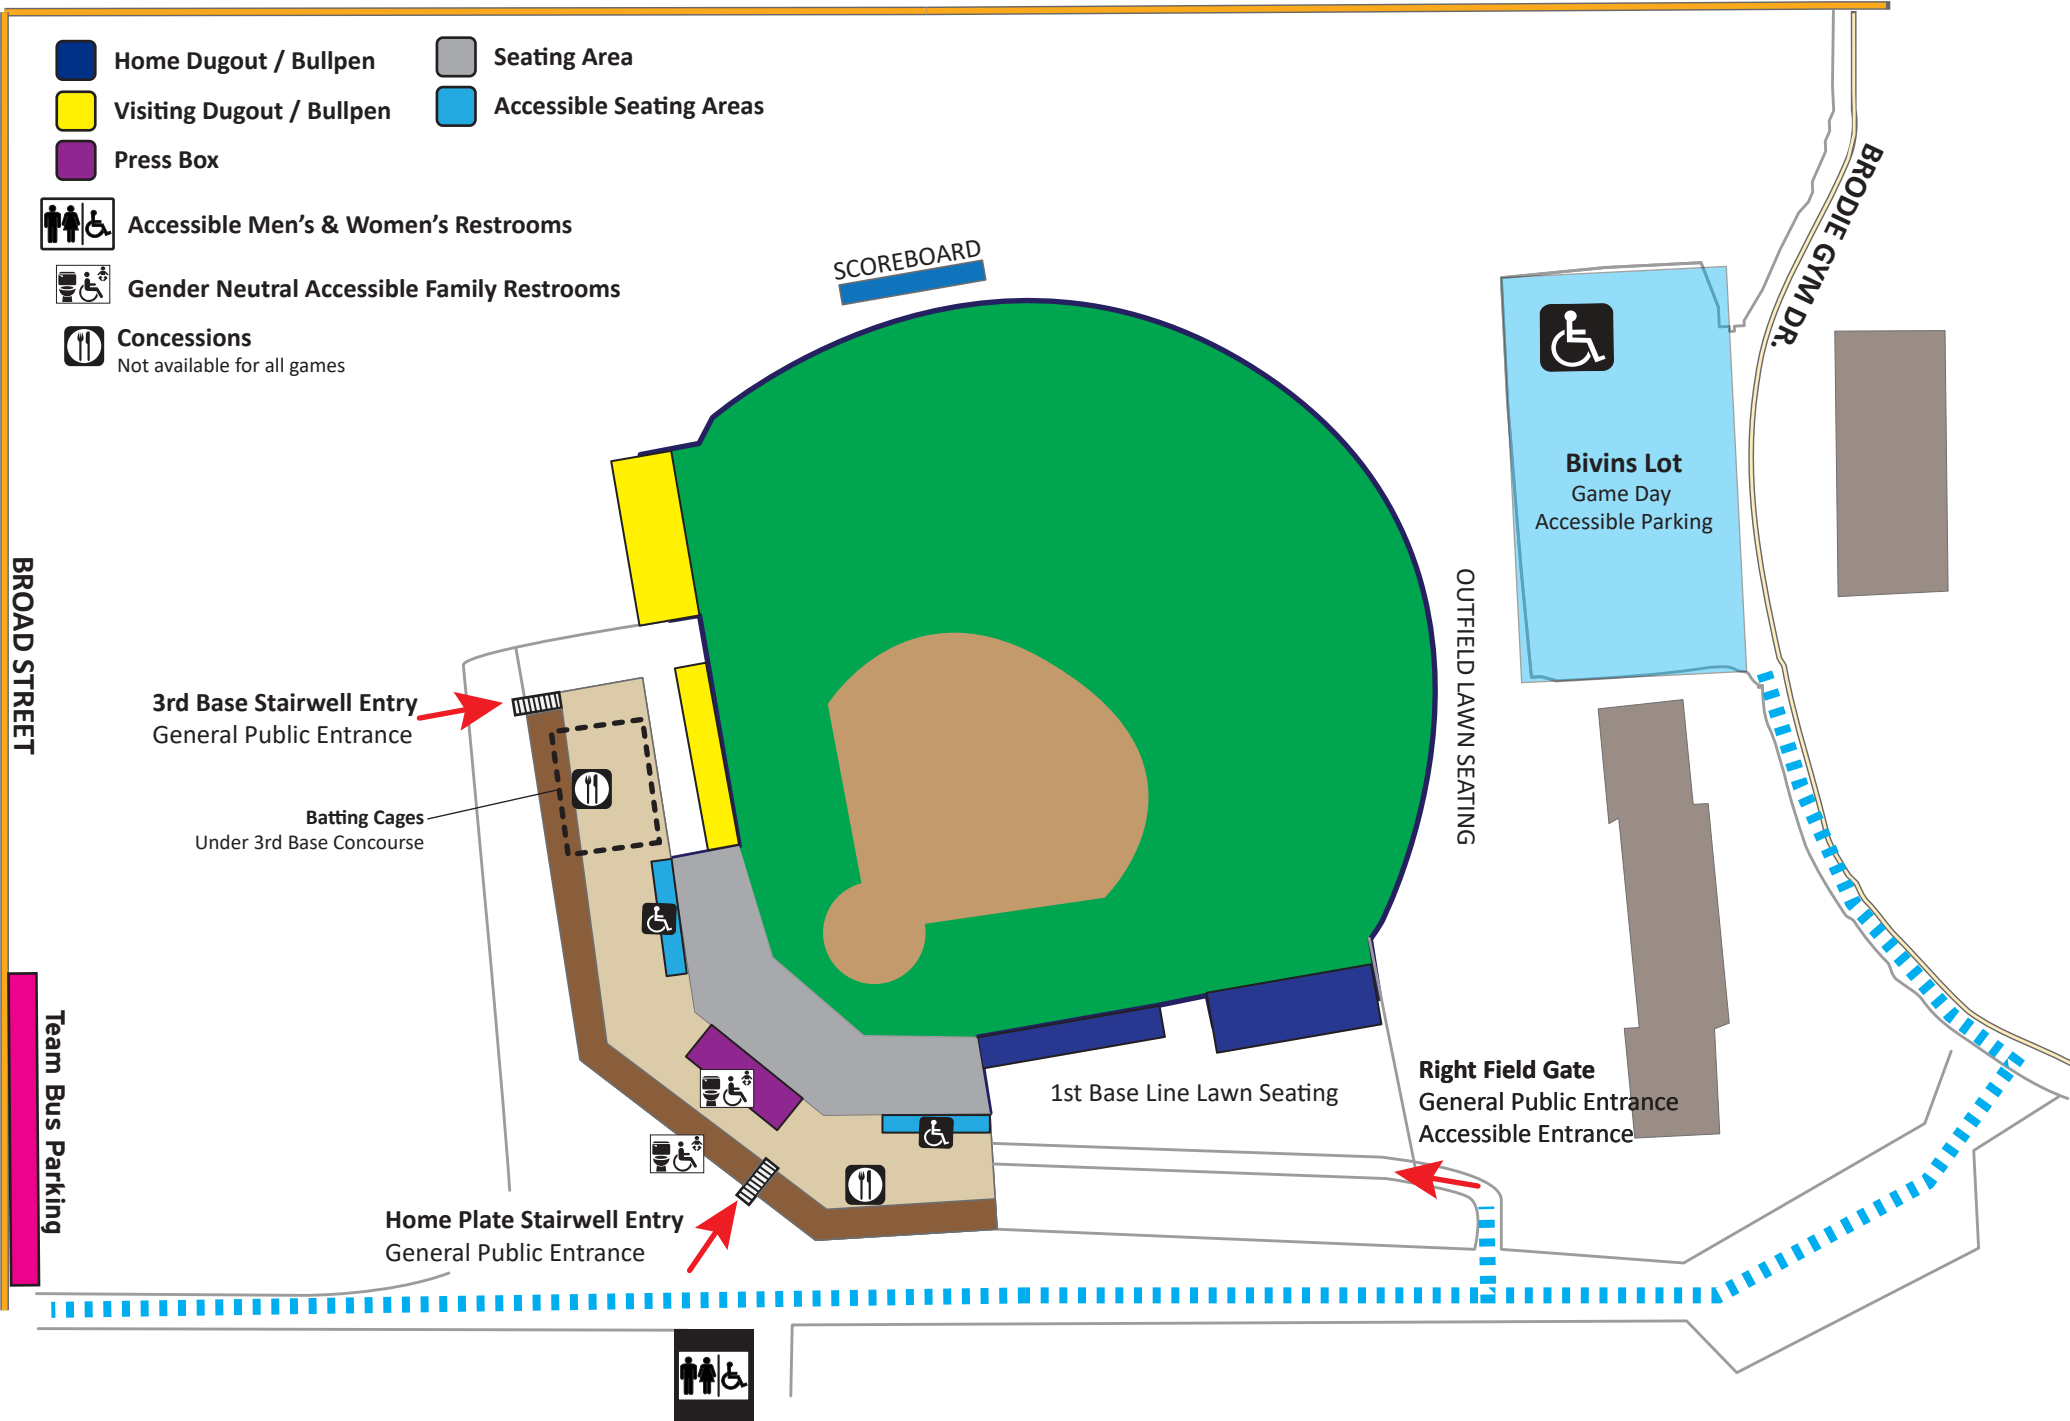

SOFTBALL

DUKE SOFTBALL STADIUM

OPERATIONAL MAP

W. MARKHAM AVE.

- Home Dugout / Bullpen
- Visiting Dugout / Bullpen
- Press Box
- Seating Area
- Accessible Seating Areas

- Accessible Men's & Women's Restrooms
- Gender Neutral Accessible Family Restrooms
- Concessions
Not available for all games

BROAD STREET

BRODIE GYM DR.

SCOREBOARD

Bivins Lot
Game Day
Accessible Parking

OUTFIELD LAWN SEATING

3rd Base Stairwell Entry
General Public Entrance

Batting Cages
Under 3rd Base Concourse

Team Bus Parking

Home Plate Stairwell Entry
General Public Entrance

1st Base Line Lawn Seating

Right Field Gate
General Public Entrance
Accessible Entrance