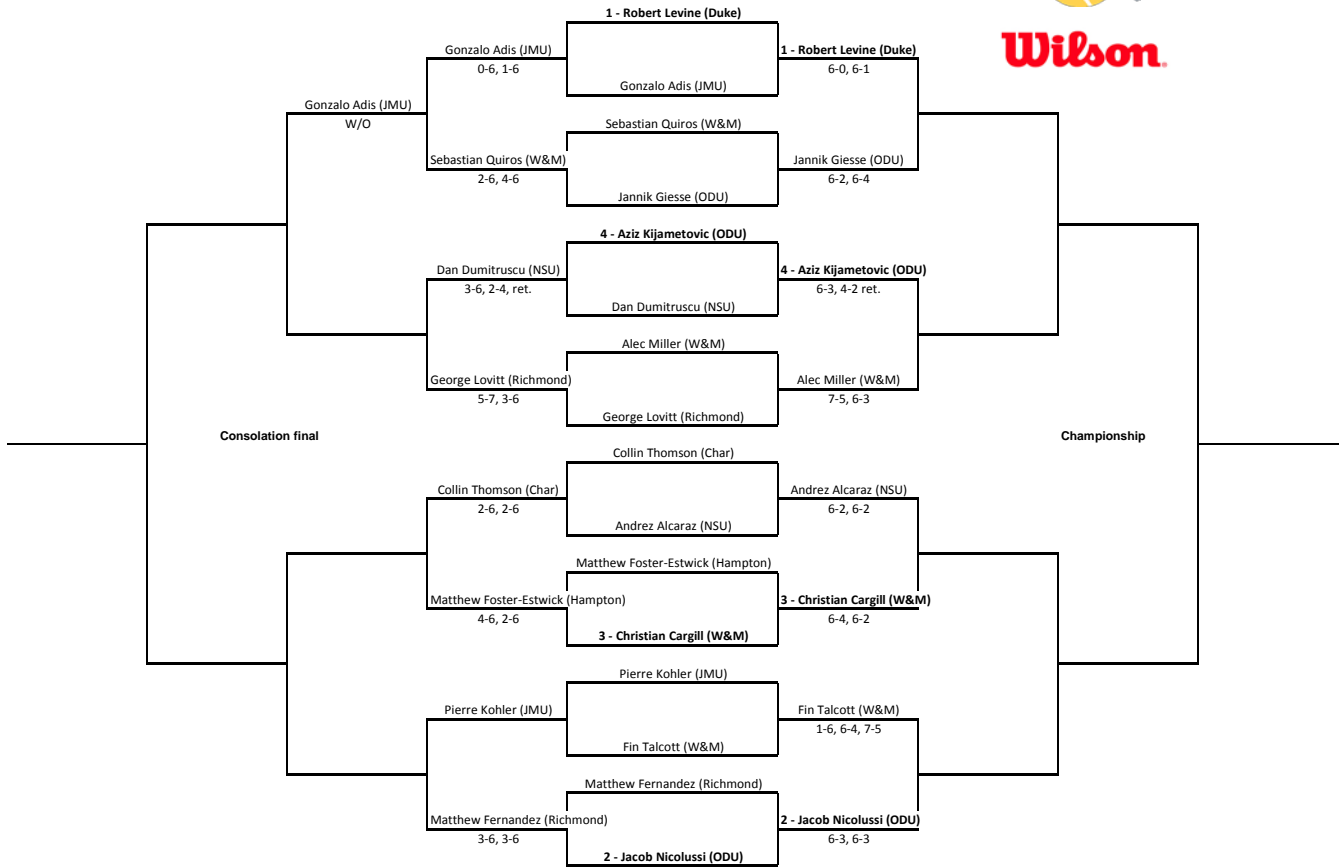

Monarch Invitational
 An Intercollegiate Tennis Association Sanctioned Event
 Old Dominion University - Sep 29th - Oct 1st
 Navy Singles draw

Monarch Invitational
 An Intercollegiate Tennis Association Sanctioned Event
 Old Dominion University - Sep 29th - Oct 1st
 Silver Singles

Monarch Invitational
 An Intercollegiate Tennis Association Sanctioned Event
 Old Dominion University - Sep 29th - Oct 1st
 Navy Doubles draw

Main draw

Consolation