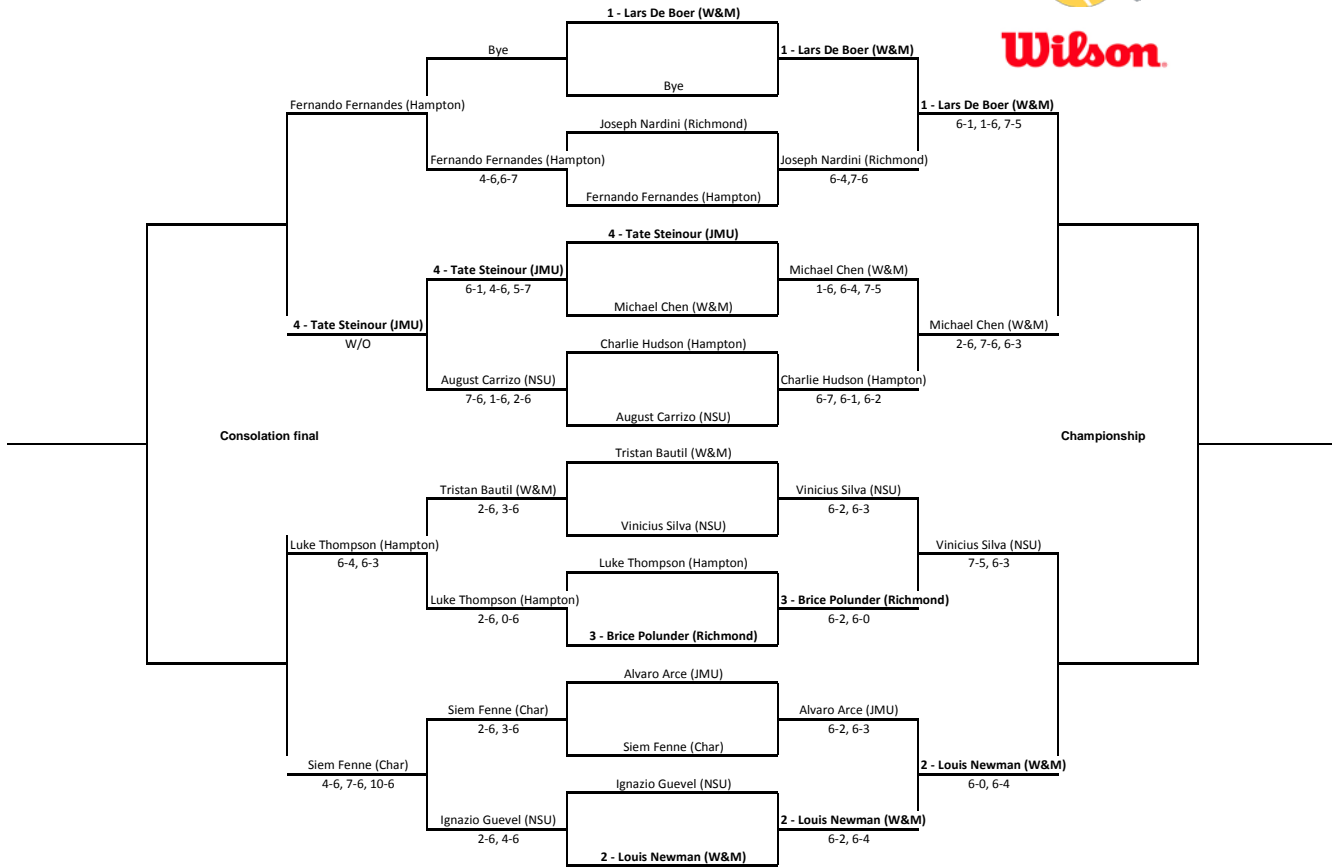

Monarch Invitational
 An Intercollegiate Tennis Association Sanctioned Event
 Old Dominion University - Sep 29th - Oct 1st
 Navy Singles draw

Monarch Invitational
 An Intercollegiate Tennis Association Sanctioned Event
 Old Dominion University - Sep 29th - Oct 1st
 Silver Singles

Monarch Invitational
 An Intercollegiate Tennis Association Sanctioned Event
 Old Dominion University - Sep 29th - Oct 1st
 Navy Doubles draw

Main draw

Consolation