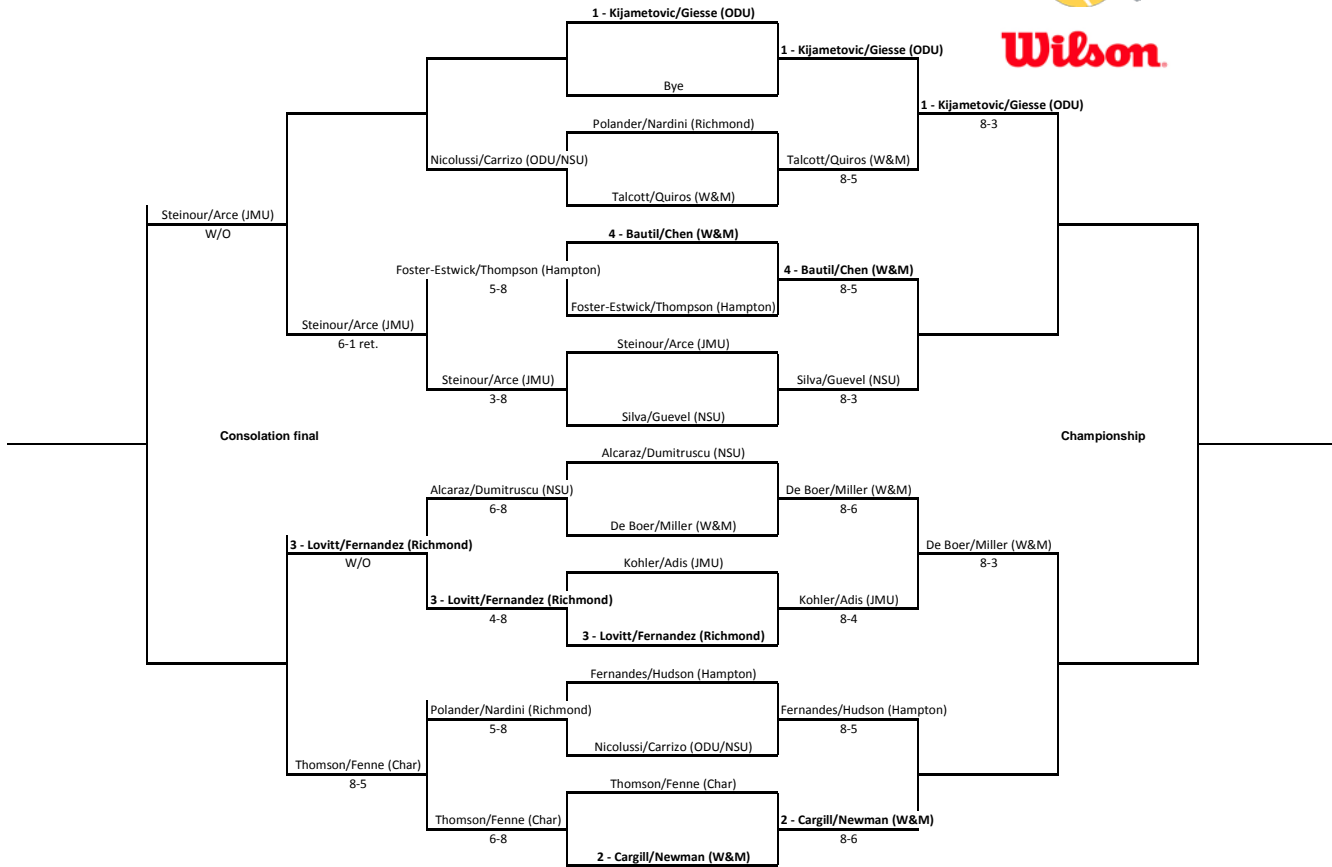

Monarch Invitational
 An Intercollegiate Tennis Association Sanctioned Event
 Old Dominion University - Sep 29th - Oct 1st
 Navy Singles draw

Monarch Invitational
 An Intercollegiate Tennis Association Sanctioned Event
 Old Dominion University - Sep 29th - Oct 1st
 Silver Singles

Monarch Invitational
 An Intercollegiate Tennis Association Sanctioned Event
 Old Dominion University - Sep 29th - Oct 1st
 Navy Doubles draw

Main draw

Consolation