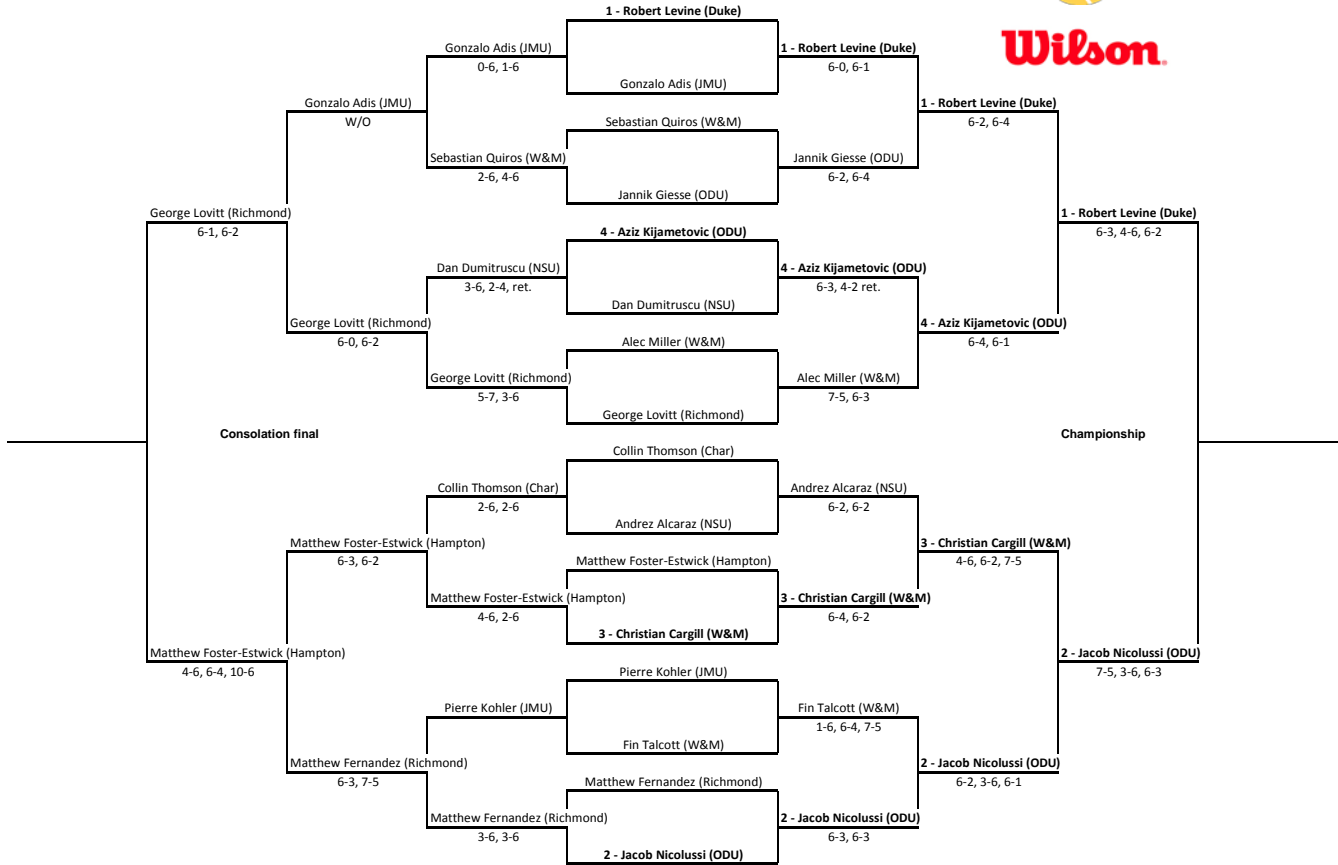

**Monarch Invitational**  
An Intercollegiate Tennis Association Sanctioned Event  
Old Dominion University - Sep 29th - Oct 1st  
Navy Singles draw

**Monarch Invitational**  
 An Intercollegiate Tennis Association Sanctioned Event  
 Old Dominion University - Sep 29th - Oct 1st  
 Silver Singles

**Monarch Invitational**  
 An Intercollegiate Tennis Association Sanctioned Event  
 Old Dominion University - Sep 29th - Oct 1st  
 Navy Doubles draw