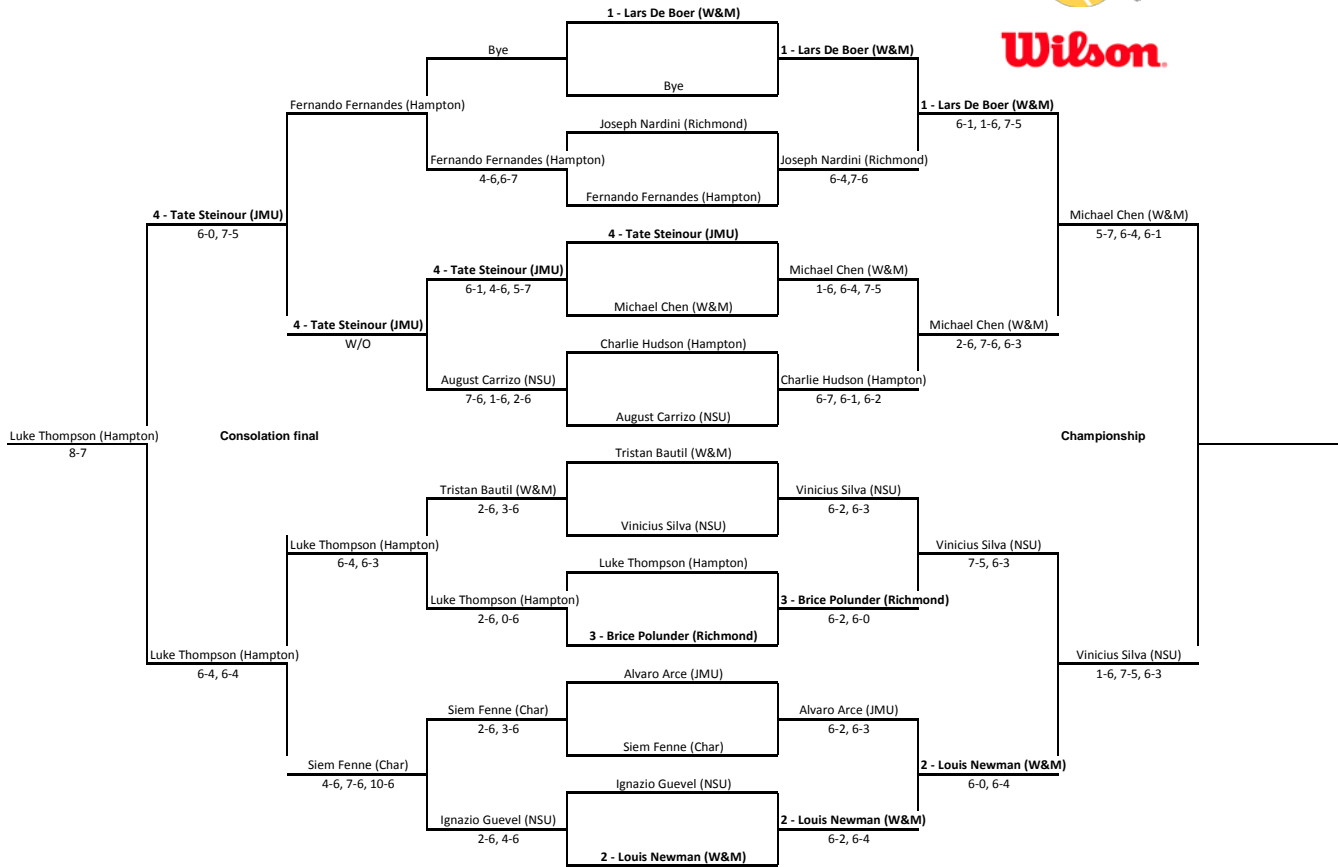

**Monarch Invitational**  
An Intercollegiate Tennis Association Sanctioned Event  
Old Dominion University - Sep 29th - Oct 1st  
Navy Singles draw

**Monarch Invitational**  
 An Intercollegiate Tennis Association Sanctioned Event  
 Old Dominion University - Sep 29th - Oct 1st  
 Silver Singles

**Monarch Invitational**  
 An Intercollegiate Tennis Association Sanctioned Event  
 Old Dominion University - Sep 29th - Oct 1st  
 Navy Doubles draw