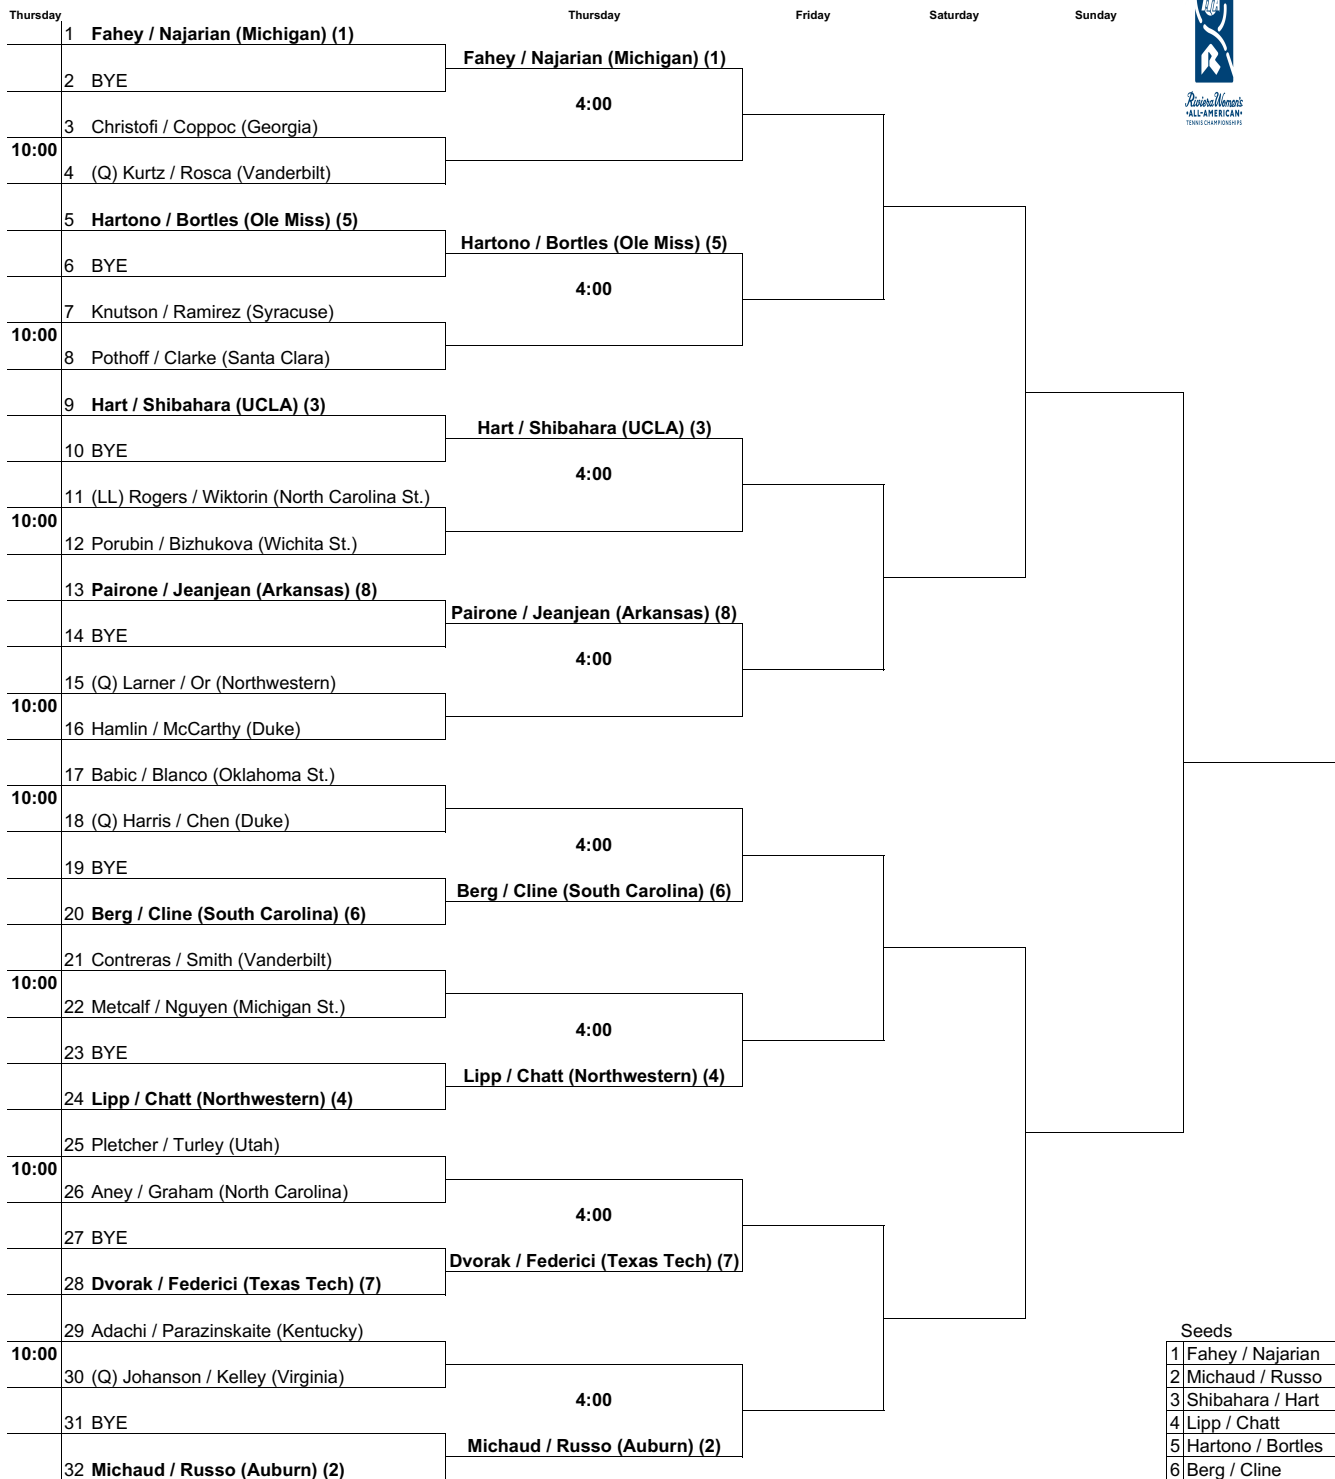

2017 Riviera/ITA All-American Championships

Main Draw Doubles
U = Upper Courts L = Lower Courts

Seeds

1 Fahey / Najarian
2 Michaud / Russo
3 Shibahara / Hart
4 Lipp / Chatt
5 Hartono / Bortles
6 Berg / Cline
7 Dvorak / Federici
8 Pairone / Jeanjean