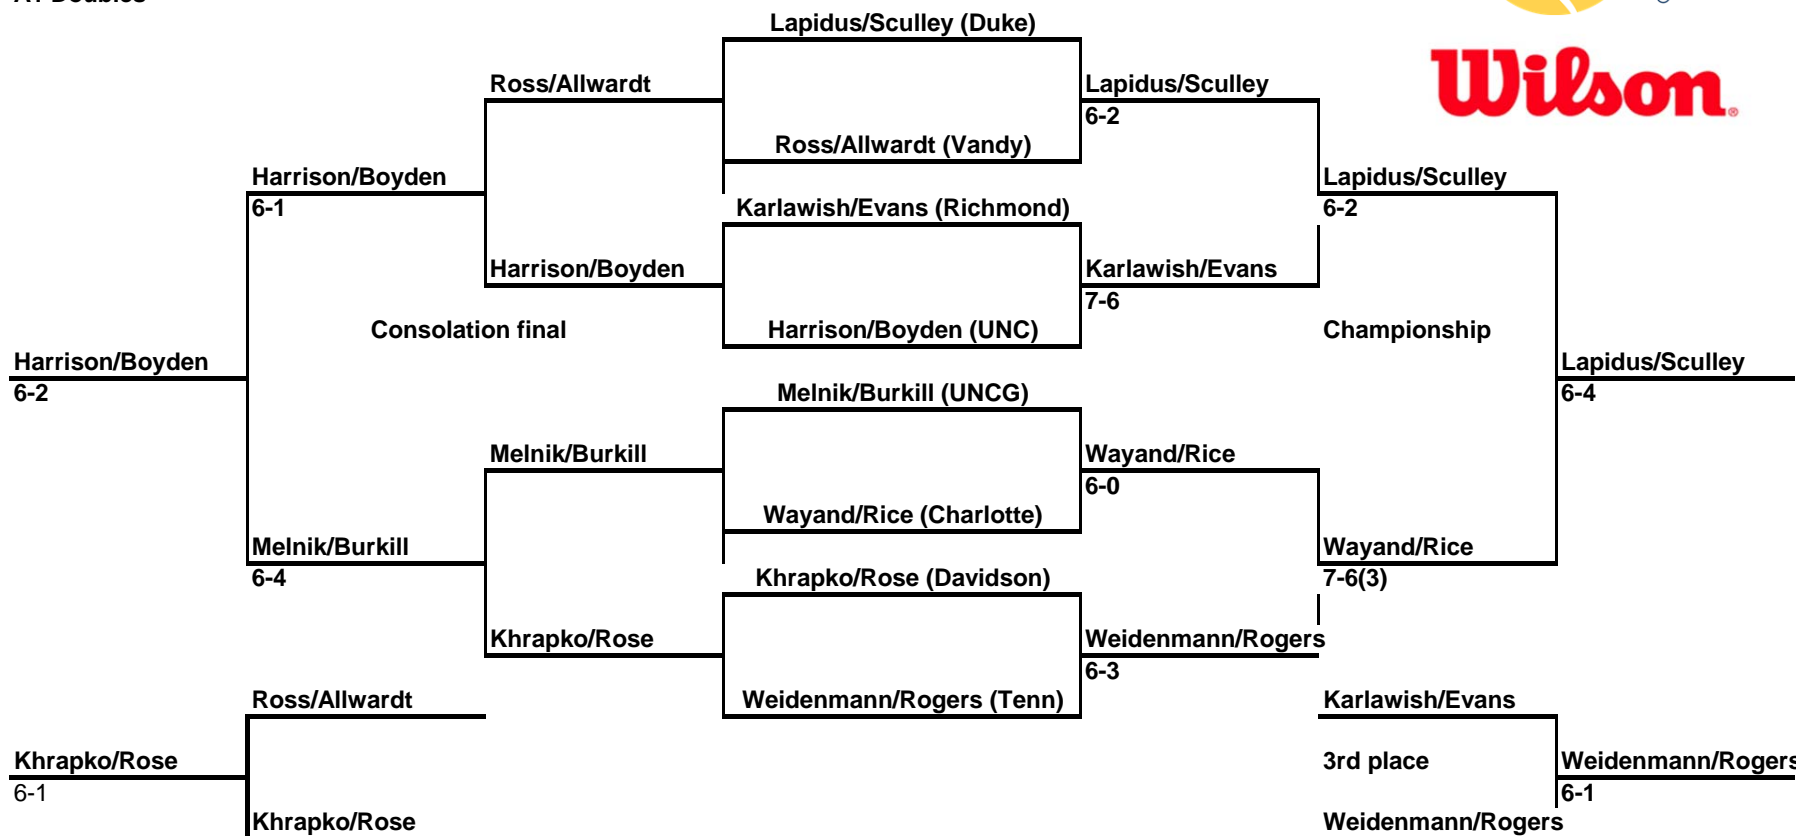

C1 Singles

[49ers Fall Invitational]

An Intercollegiate Tennis Association Sanctioned Event
 Hosted by [CHARLOTTE] * [OCTOBER 27-29]

A1 Doubles

[49ers Fall Invitational]

An Intercollegiate Tennis Association Sanctioned Event
 Hosted by [CHARLOTTE] * [OCTOBER 27-29]