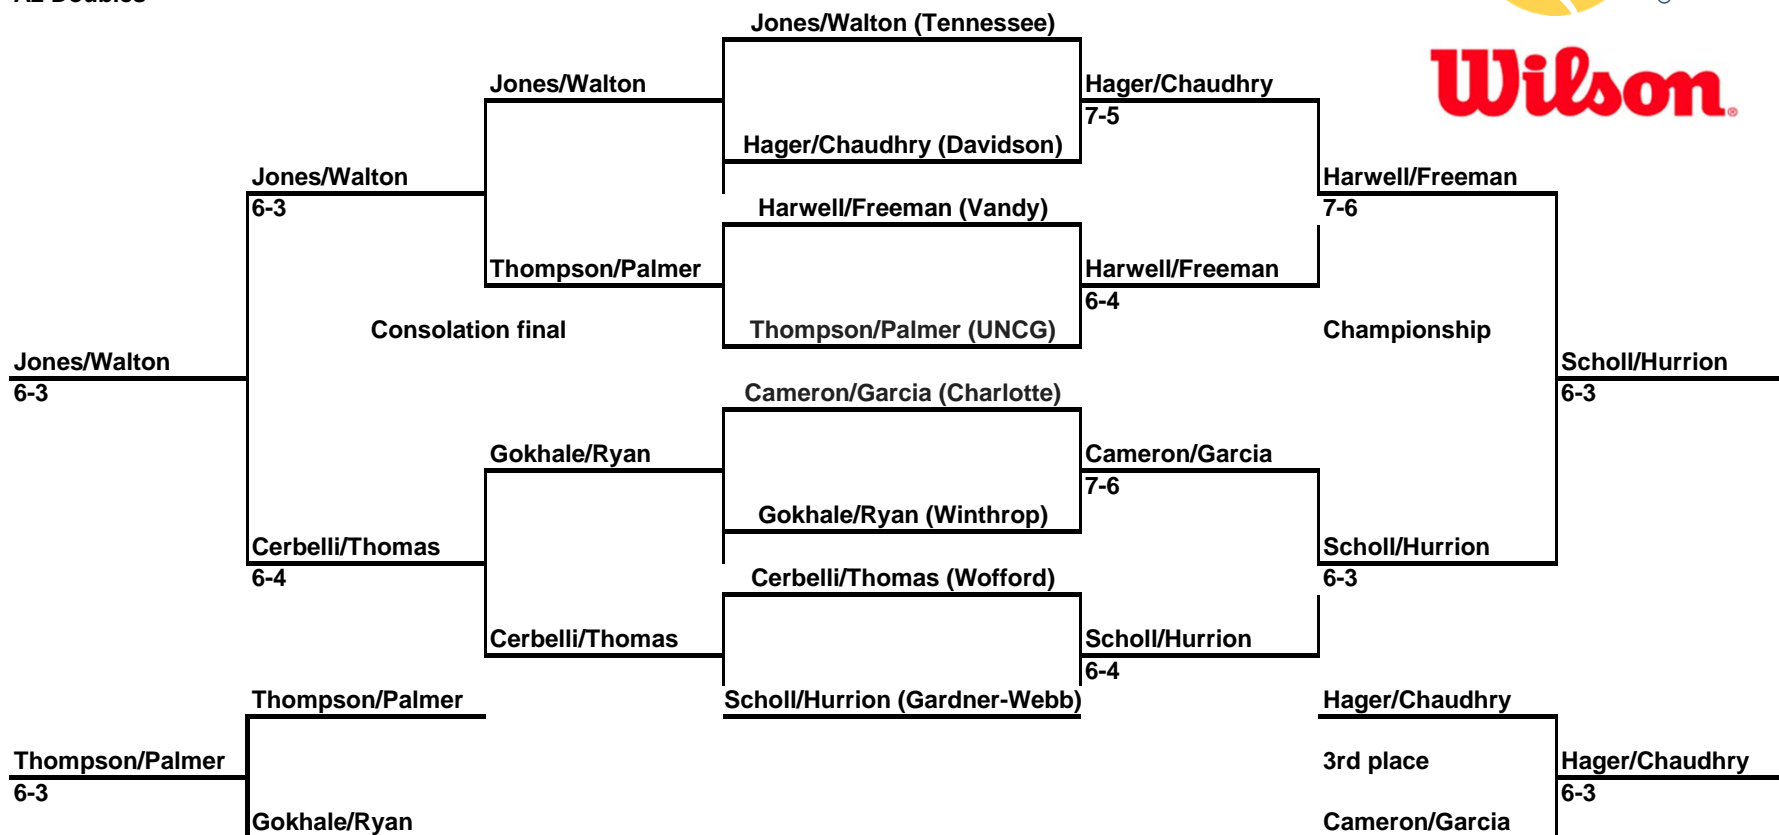

[49ers Fall Invitational]

An Intercollegiate Tennis Association Sanctioned Event
Hosted by [CHARLOTTE] * [OCTOBER 27-29]

A2 Doubles