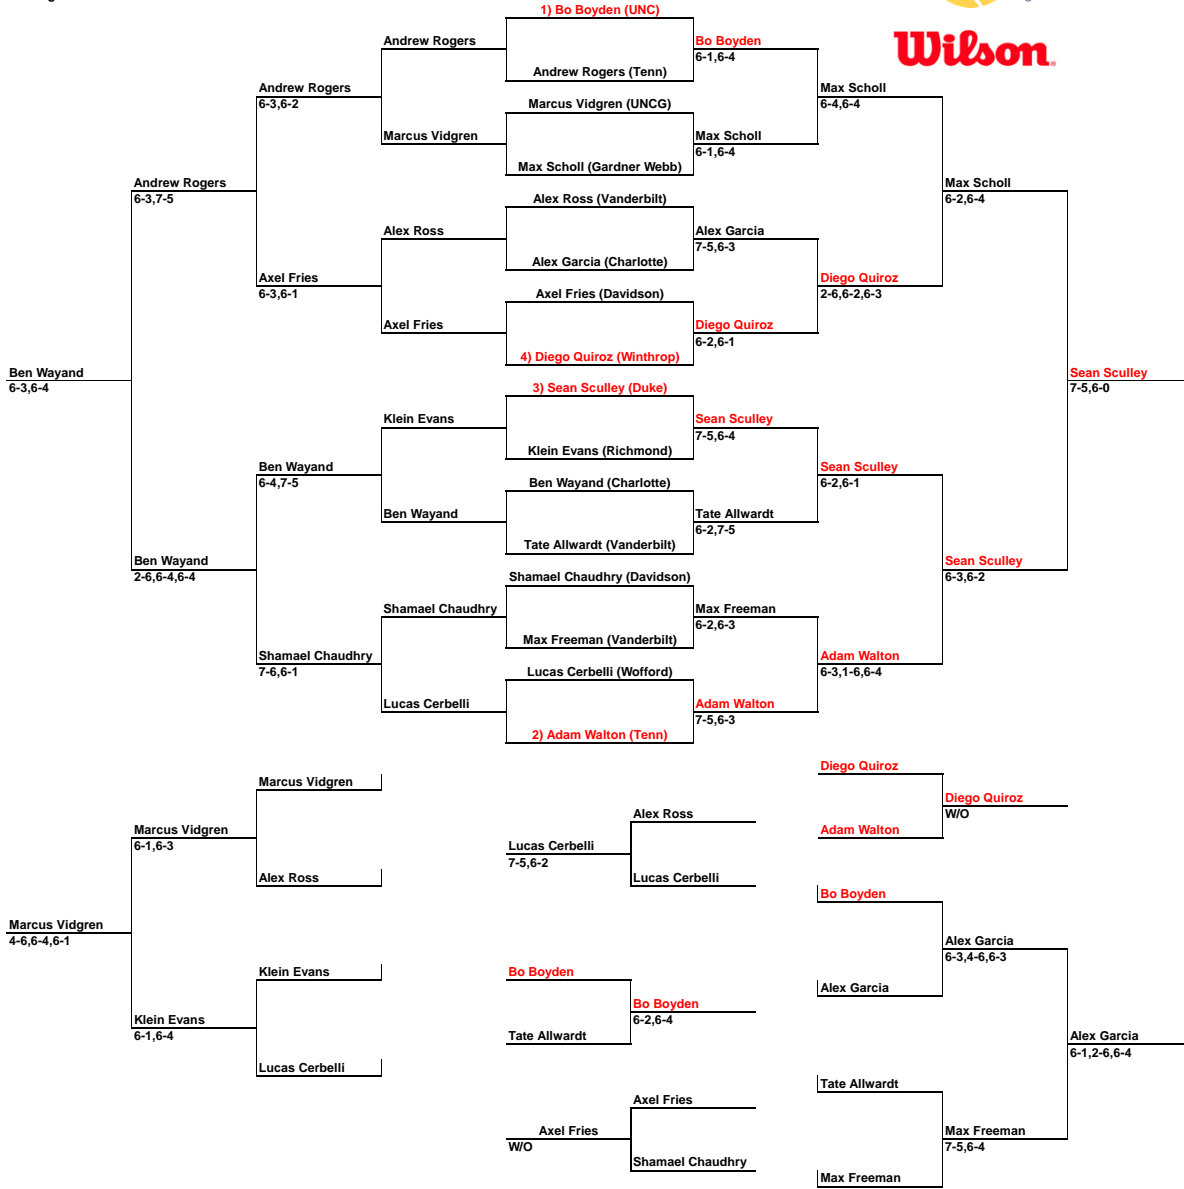

[49ers Fall Invitational]
 An Intercollegiate Tennis Association Sanctioned Event
 Hosted by [CHARLOTTE] * [OCTOBER 27-29]

A2 Singles

[49ers Fall Invitational]
 An Intercollegiate Tennis Association Sanctioned Event
 Hosted by [CHARLOTTE] * [OCTOBER 27-29]