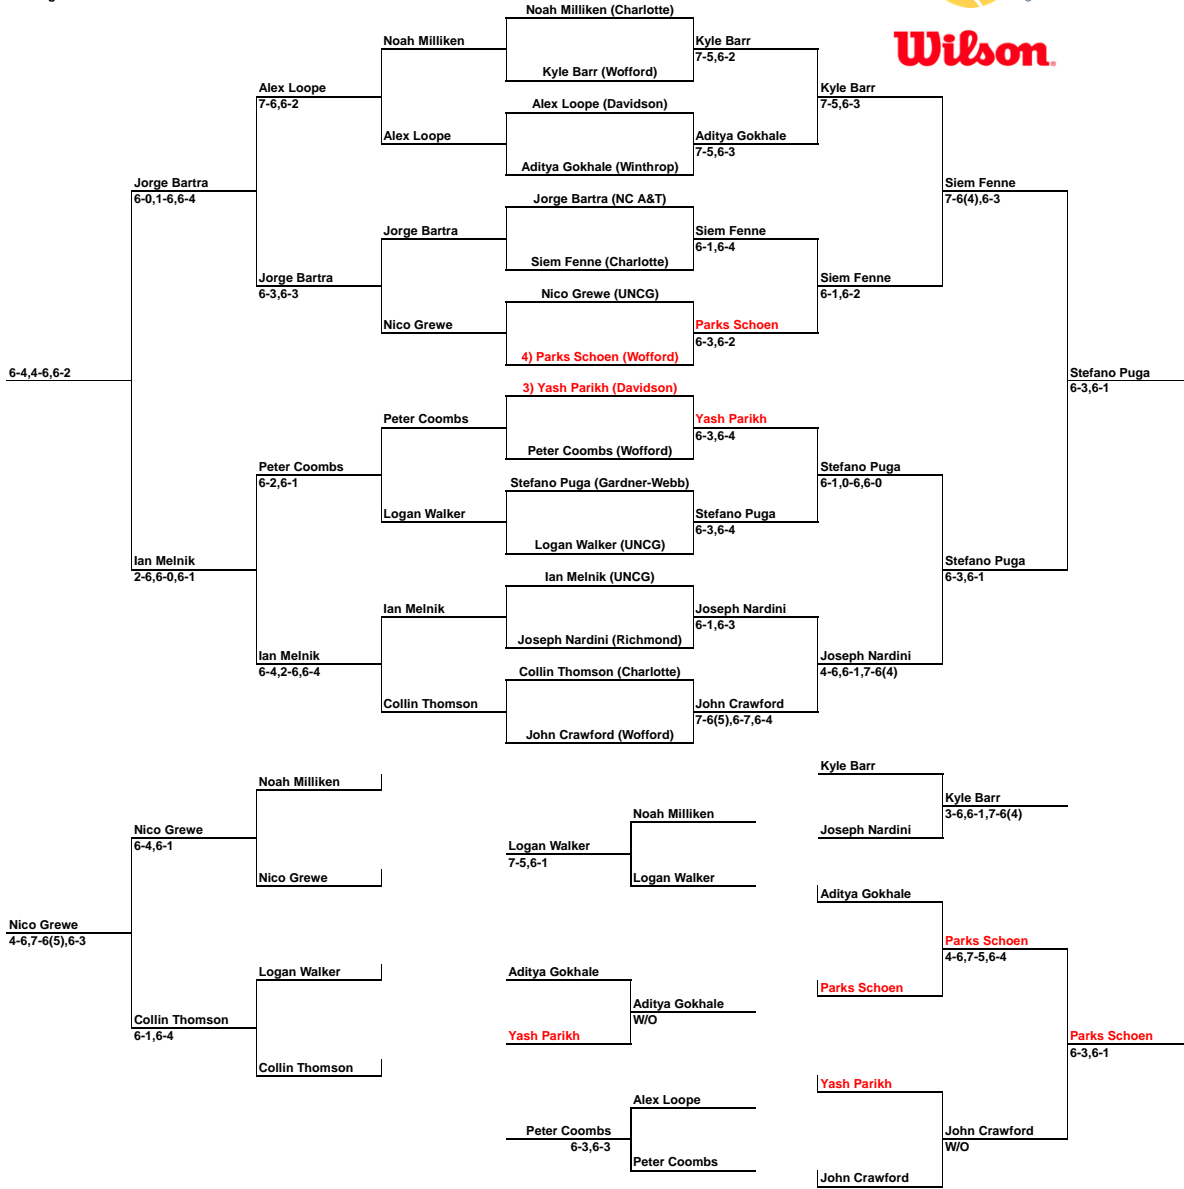

[49ers Fall Invitational]
An Intercollegiate Tennis Association Sanctioned Event
Hosted by [CHARLOTTE] * [OCTOBER 27-29]

B1 Singles