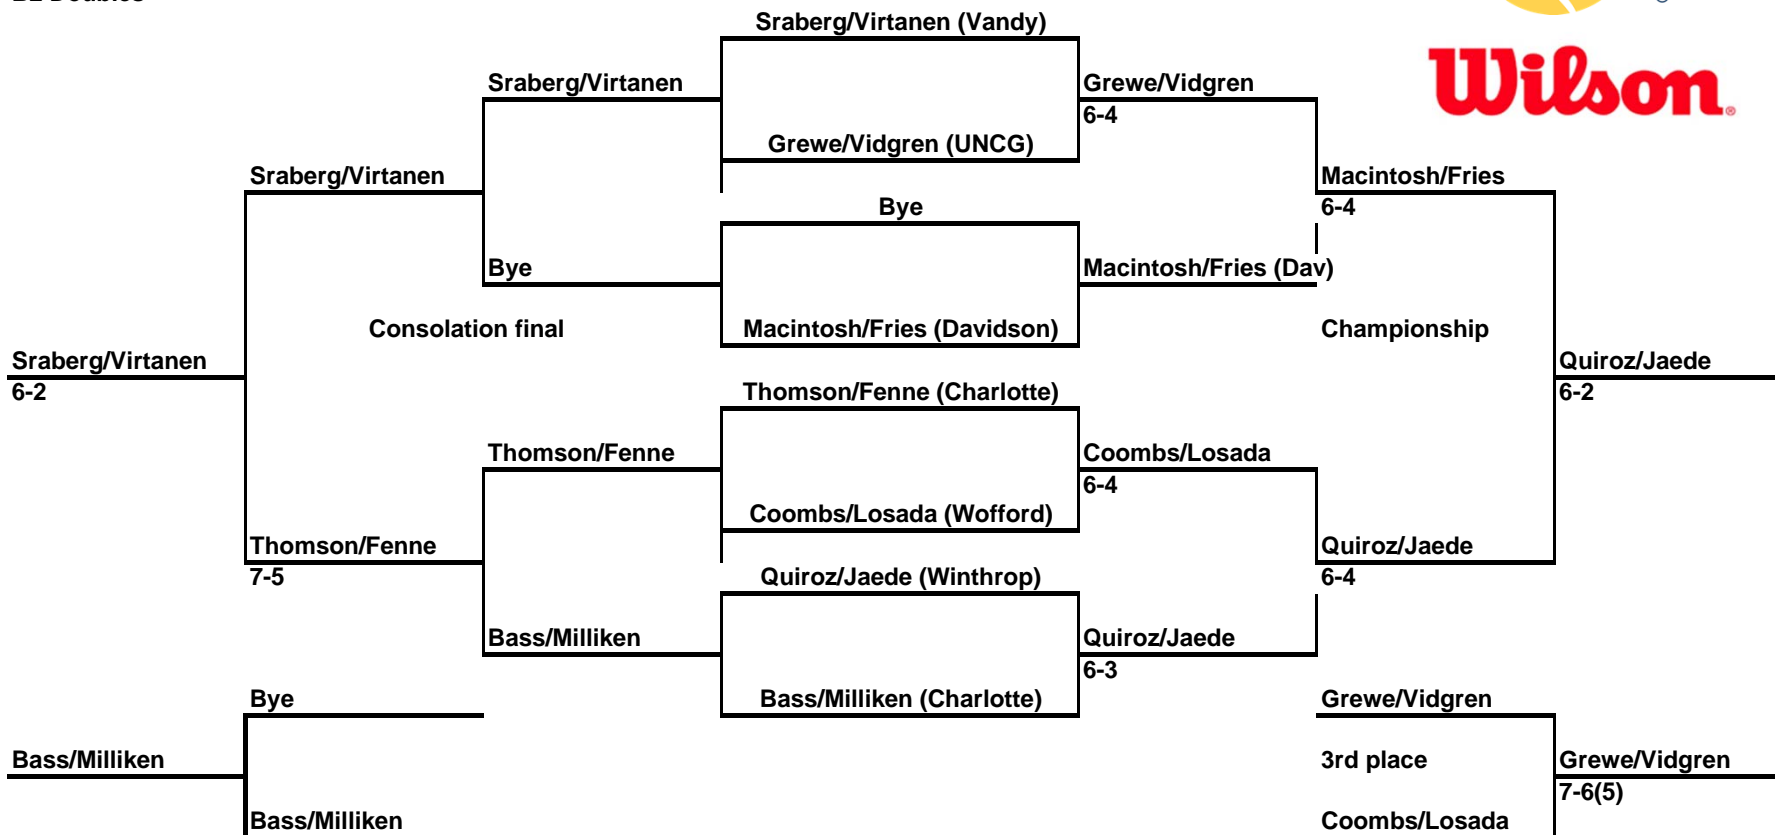

[49ers Fall Invitational]

An Intercollegiate Tennis Association Sanctioned Event
Hosted by [CHARLOTTE] * [OCTOBER 27-29]

B2 Doubles