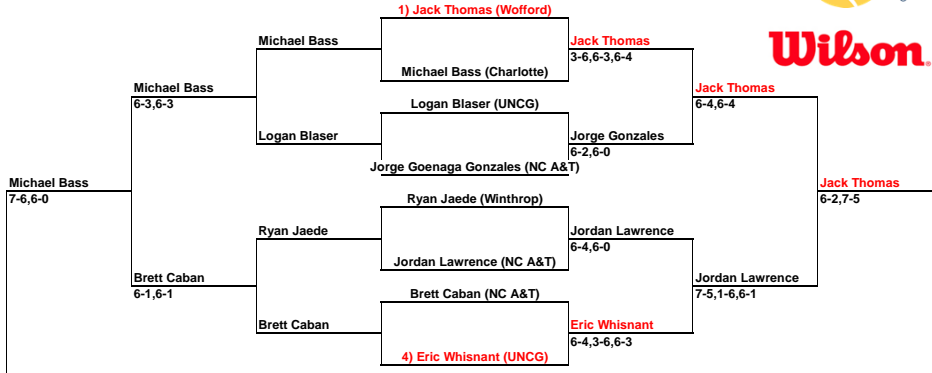

B1 Singles

[49ers Fall Invitational]
 An Intercollegiate Tennis Association Sanctioned Event
 Hosted by [CHARLOTTE] * [OCTOBER 27-29]

B2 Singles

[49ers Fall Invitational]
 An Intercollegiate Tennis Association Sanctioned Event
 Hosted by [CHARLOTTE] * [OCTOBER 27-29]

C1 Singles

[49ers Fall Invitational]

An Intercollegiate Tennis Association Sanctioned Event
 Hosted by [CHARLOTTE] * [OCTOBER 27-29]

A1 Doubles

[49ers Fall Invitational]

An Intercollegiate Tennis Association Sanctioned Event
 Hosted by [CHARLOTTE] * [OCTOBER 27-29]