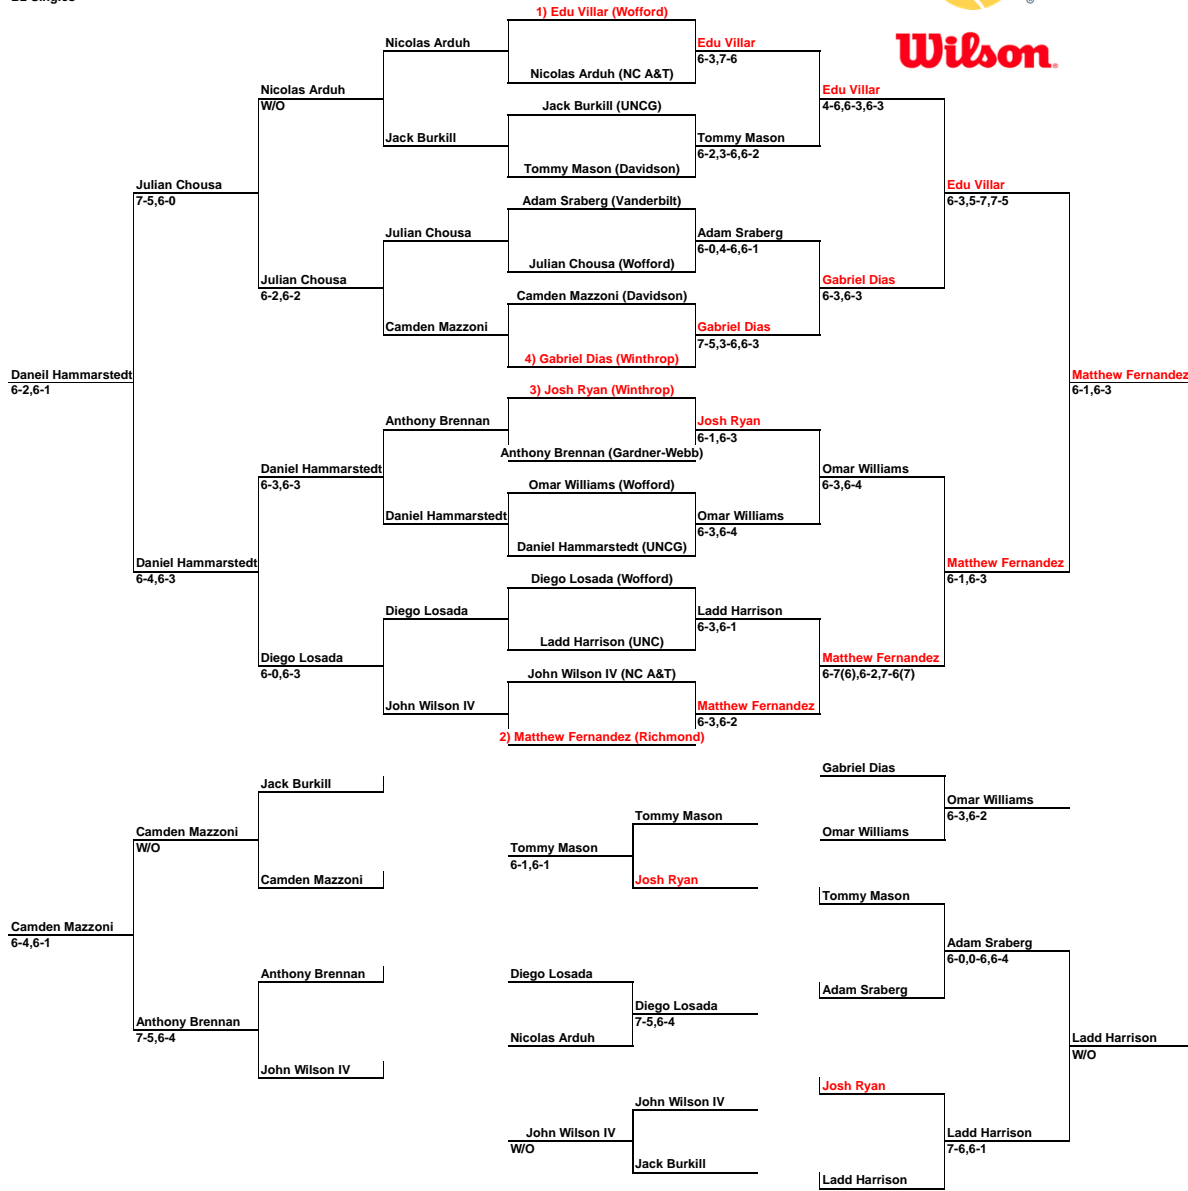

[49ers Fall Invitational]
 An Intercollegiate Tennis Association Sanctioned Event
 Hosted by [CHARLOTTE] * [OCTOBER 27-29]

A2 Singles

[49ers Fall Invitational]
 An Intercollegiate Tennis Association Sanctioned Event
 Hosted by [CHARLOTTE] * [OCTOBER 27-29]

B1 Singles

[49ers Fall Invitational]
 An Intercollegiate Tennis Association Sanctioned Event
 Hosted by [CHARLOTTE] * [OCTOBER 27-29]

B2 Singles

[49ers Fall Invitational]
 An Intercollegiate Tennis Association Sanctioned Event
 Hosted by [CHARLOTTE] * [OCTOBER 27-29]