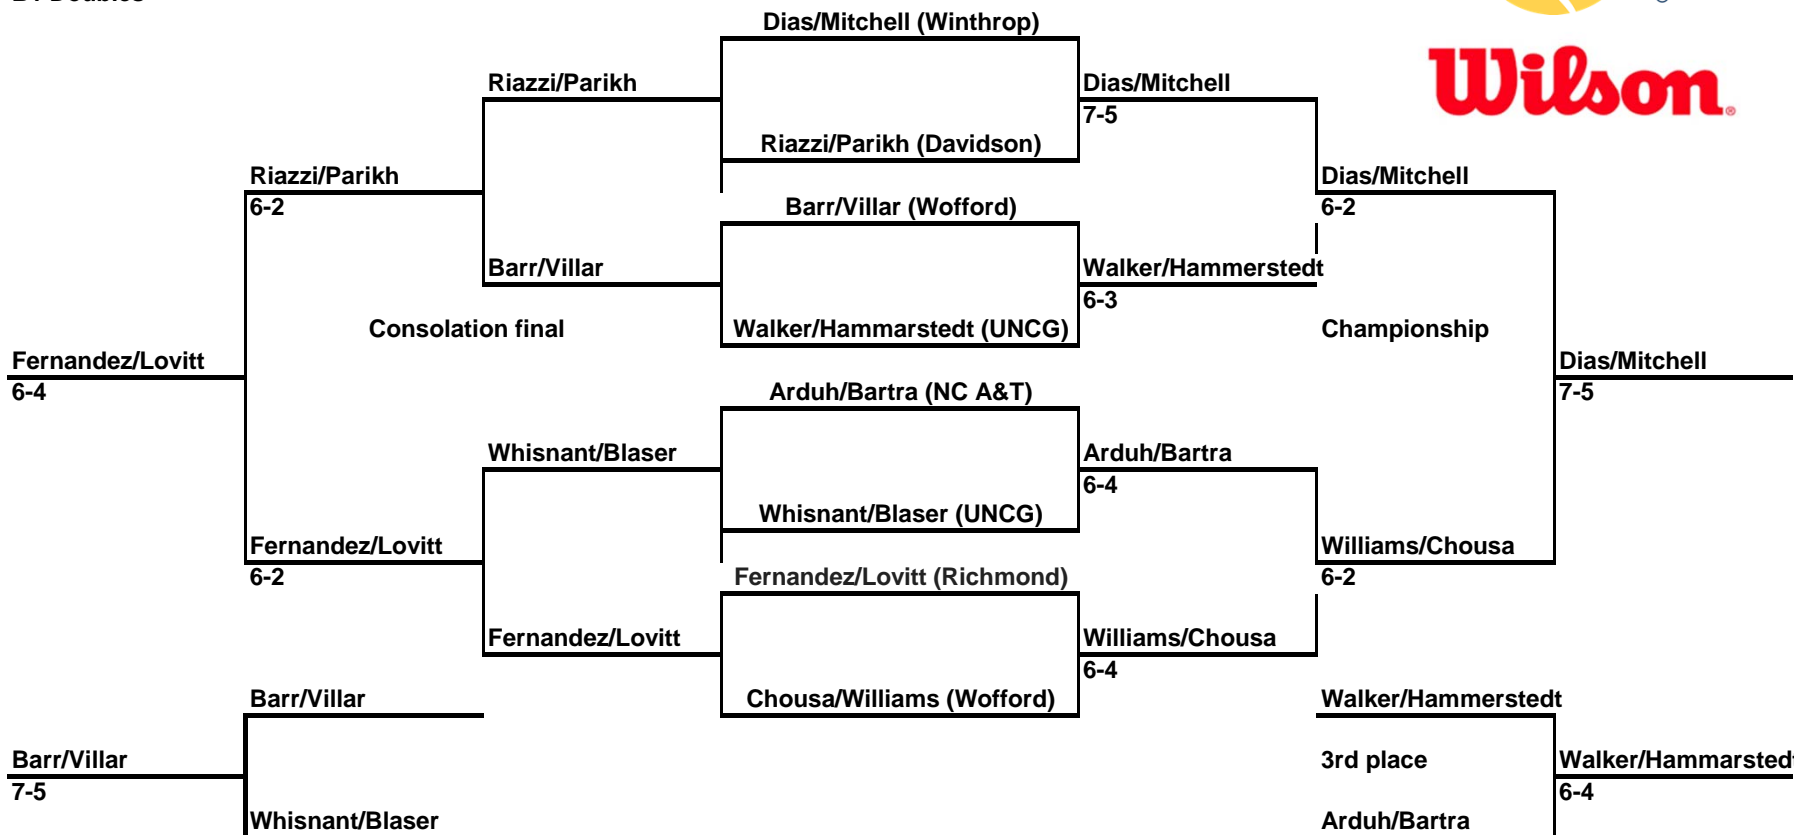

A2 Doubles

[49ers Fall Invitational]

An Intercollegiate Tennis Association Sanctioned Event
 Hosted by [CHARLOTTE] * [OCTOBER 27-29]

B1 Doubles

[49ers Fall Invitational]

An Intercollegiate Tennis Association Sanctioned Event
 Hosted by [CHARLOTTE] * [OCTOBER 27-29]