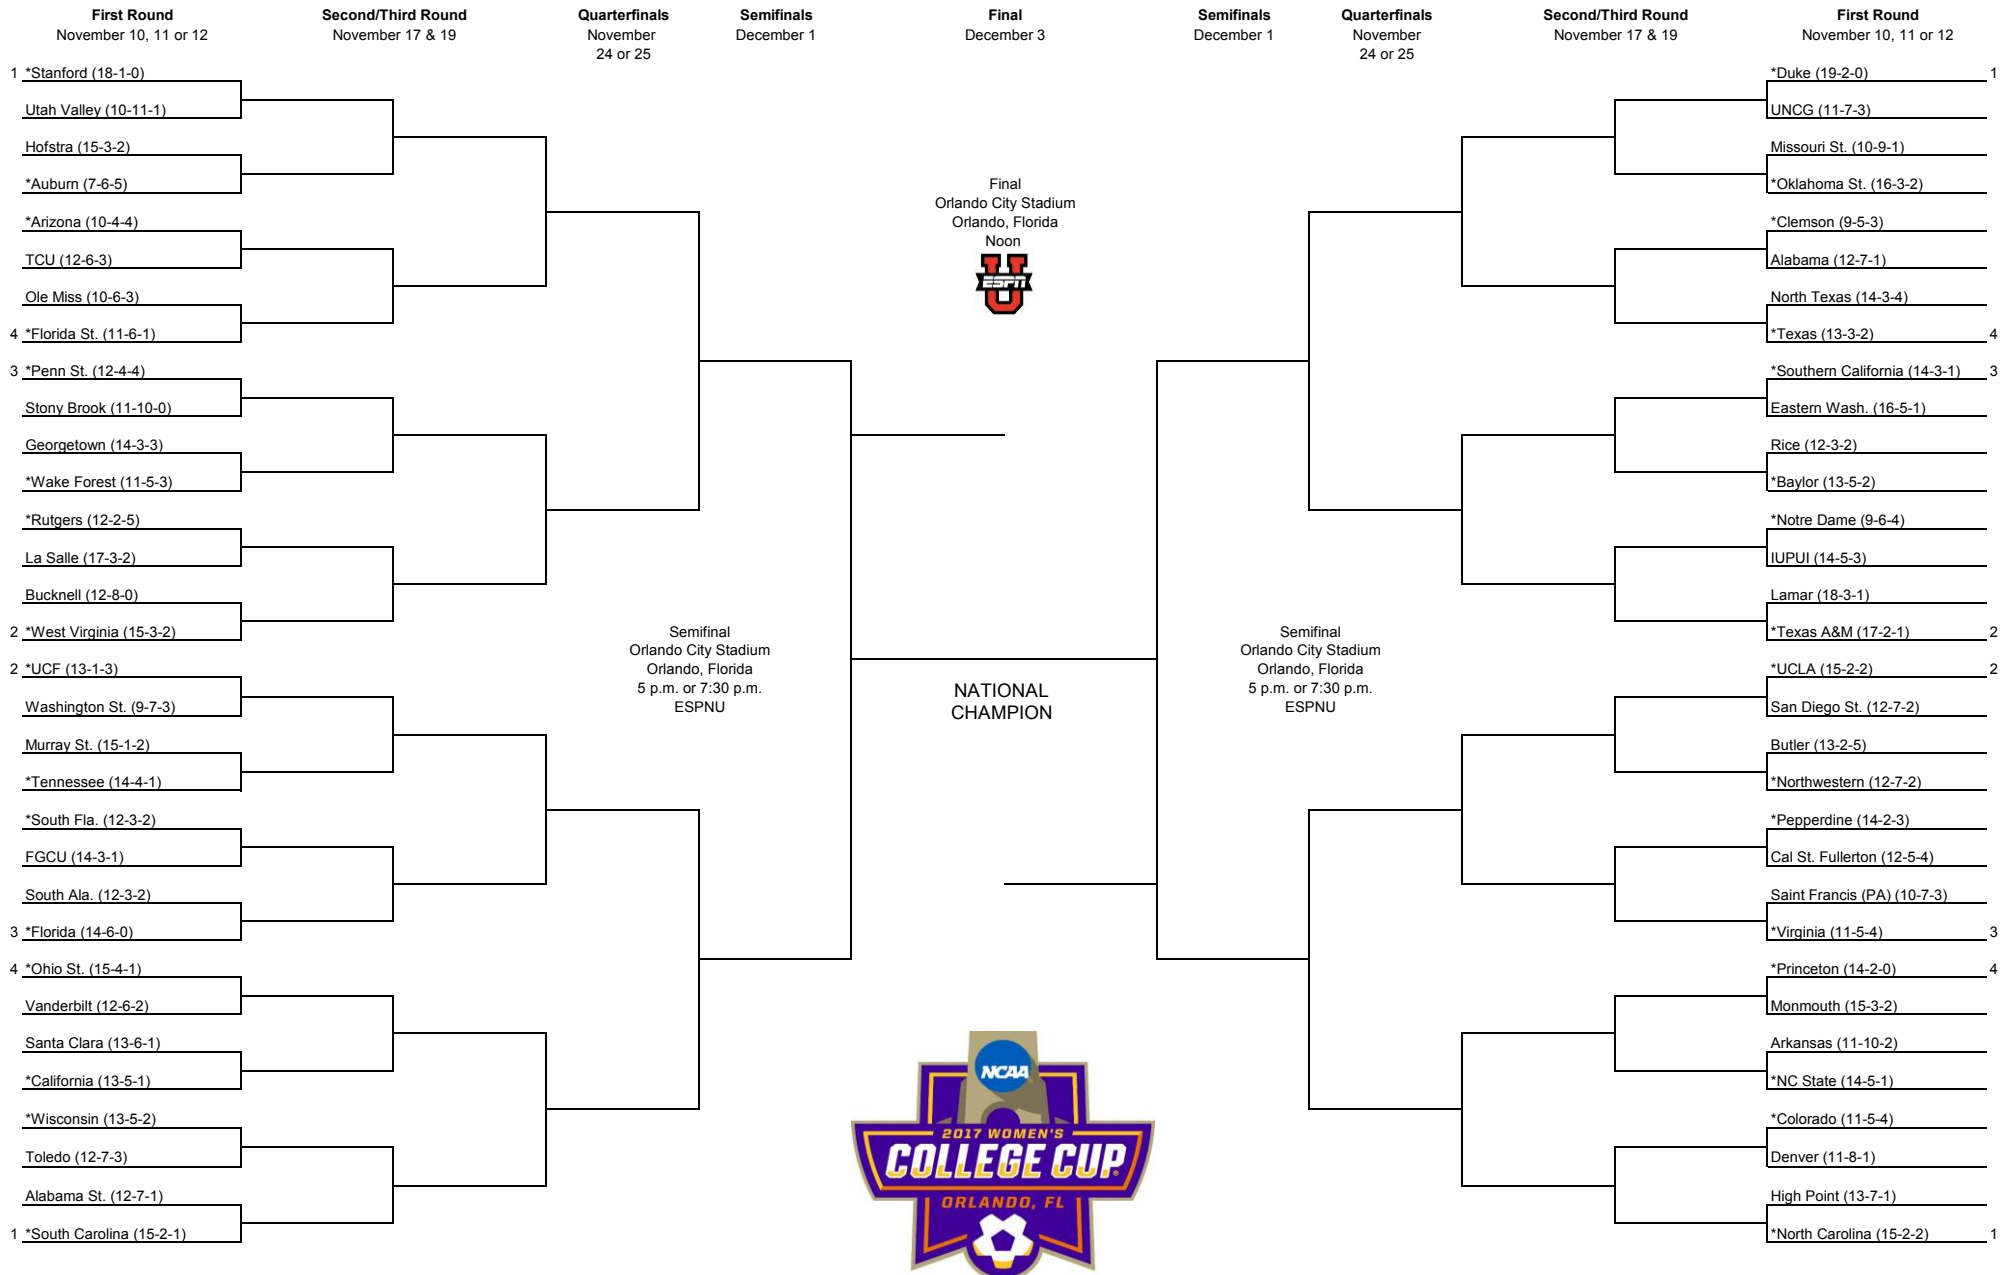

DIVISION I WOMEN'S
NCAA SOCCER CHAMPIONSHIP

*Host institution for preliminary round games.
 All game times are Eastern standard time.
 Order of semifinal games determined after quarterfinal round games are completed.
 Second semifinal game will begin 45 minutes after conclusion of first game.