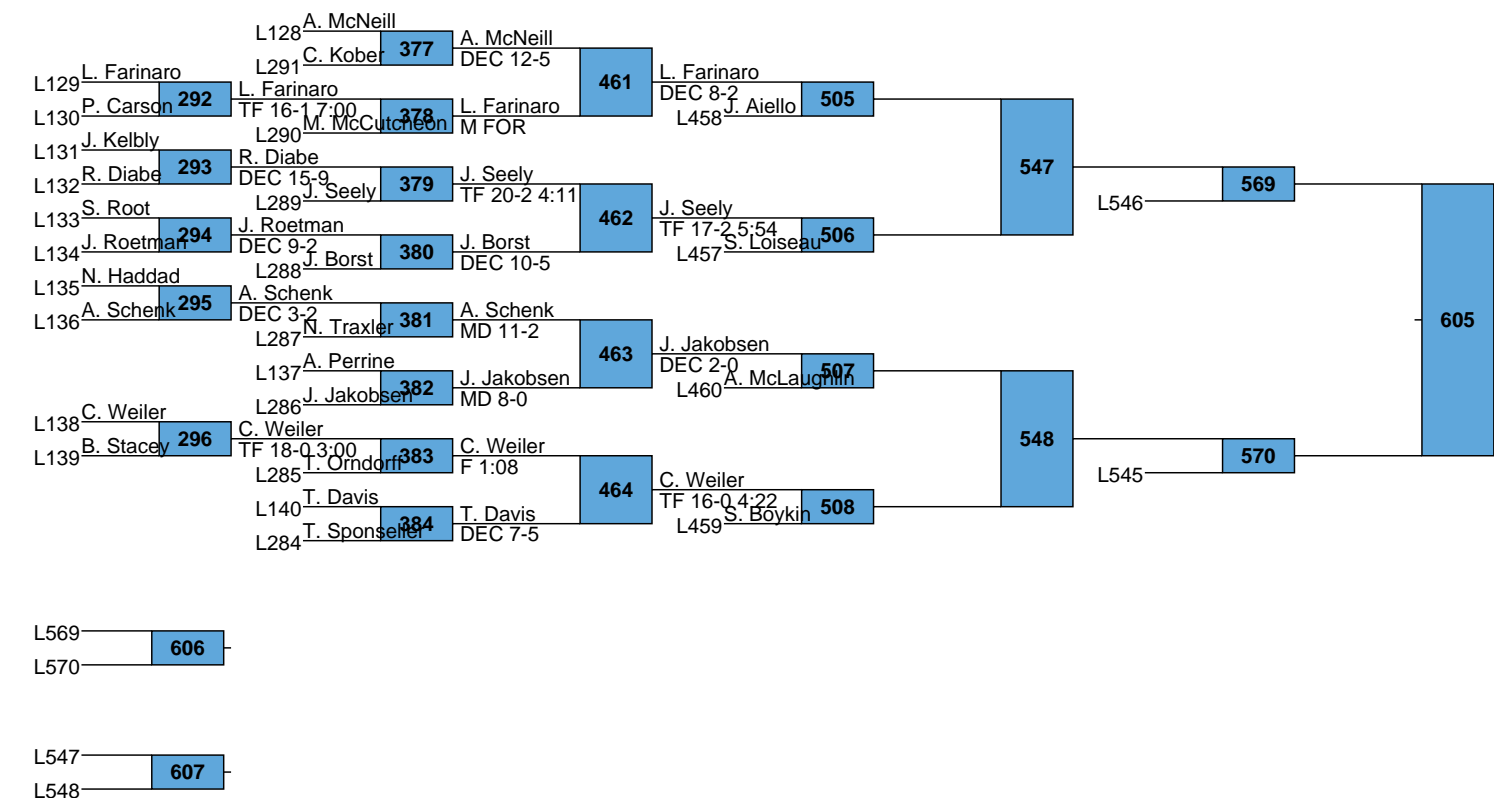

***2018 SOUTHERN SCUFFLE
TEAM SCORES***

Rank	Team	Points
1.	Penn State	101
2.	Northern Iowa	81.5
3.	Lehigh	68
4.	Navy	50.5
5.	Duke	49
6.	Virginia	46
6.	CSU-Bakersfield	46
8.	Drexel	42
9.	Stanford	37.5
10.	Lock Haven	36.5
11.	Chattanooga	33
12.	Northern Colorado	25
13.	Appalachian State	23
13.	Hofstra	23
15.	Air Force	20.5
16.	Oklahoma State	20
16.	Campbell	20
18.	Cleveland State	18
19.	N.C. State	17.5
20.	Gardner Webb	9.5
21.	North Carolina	9
22.	The Citadel	8
23.	George Mason	6
24.	Virginia Tech	3.5

L555
 L556 578

L519
 L520 579

L565 598
 L566

L539 599
 L540

1 Bo Nickal Penn State

Southern Scuffle
NCAA
285