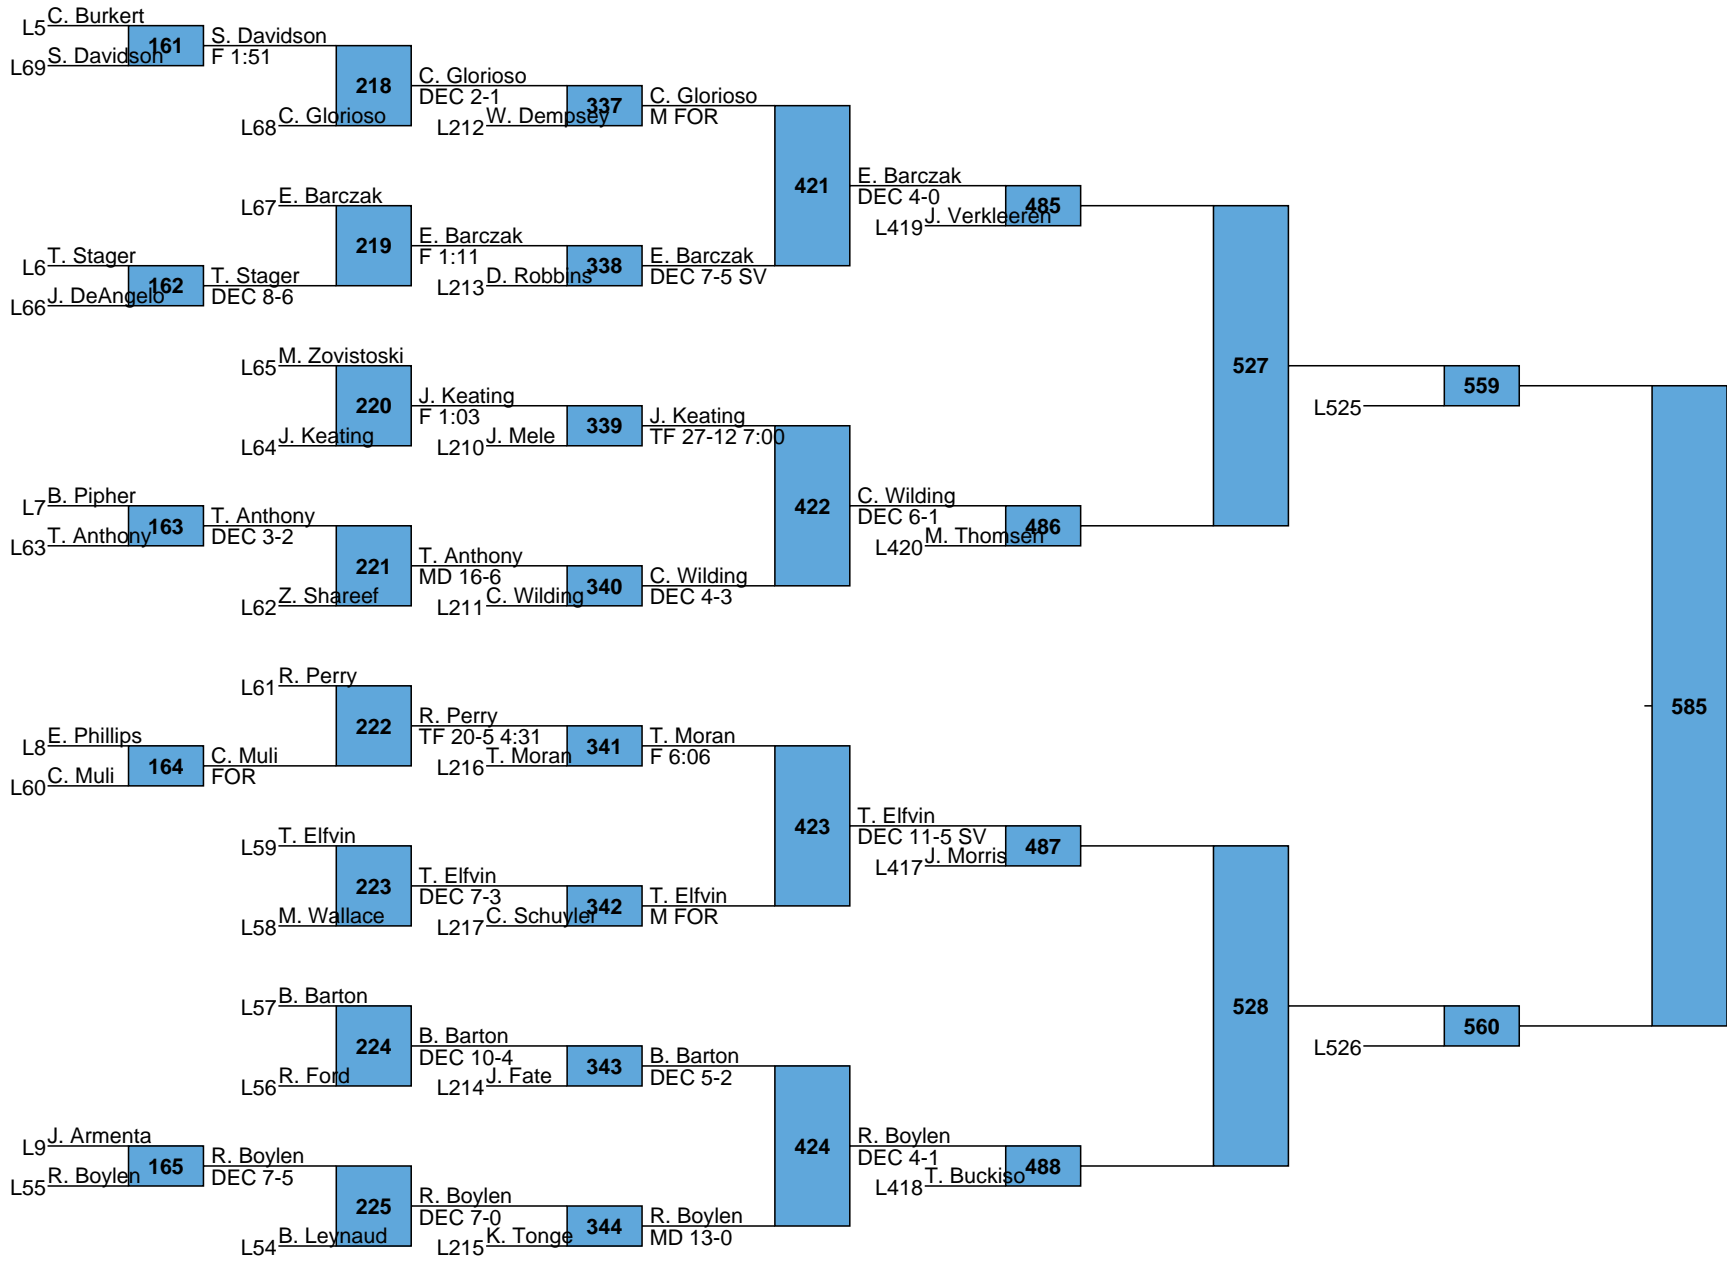

***2018 SOUTHERN SCUFFLE
TEAM SCORES***

Rank	Team	Points
1.	Penn State	101
2.	Northern Iowa	81.5
3.	Lehigh	68
4.	Navy	50.5
5.	Duke	49
6.	Virginia	46
6.	CSU-Bakersfield	46
8.	Drexel	42
9.	Stanford	37.5
10.	Lock Haven	36.5
11.	Chattanooga	33
12.	Northern Colorado	25
13.	Appalachian State	23
13.	Hofstra	23
15.	Air Force	20.5
16.	Oklahoma State	20
16.	Campbell	20
18.	Cleveland State	18
19.	N.C. State	17.5
20.	Gardner Webb	9.5
21.	North Carolina	9
22.	The Citadel	8
23.	George Mason	6
24.	Virginia Tech	3.5

L555
 L556 578

L519
 L520 579

L565 598
 L566

L539 599
 L540

1 Bo Nickal Penn State

Southern Scuffle
NCAA
285