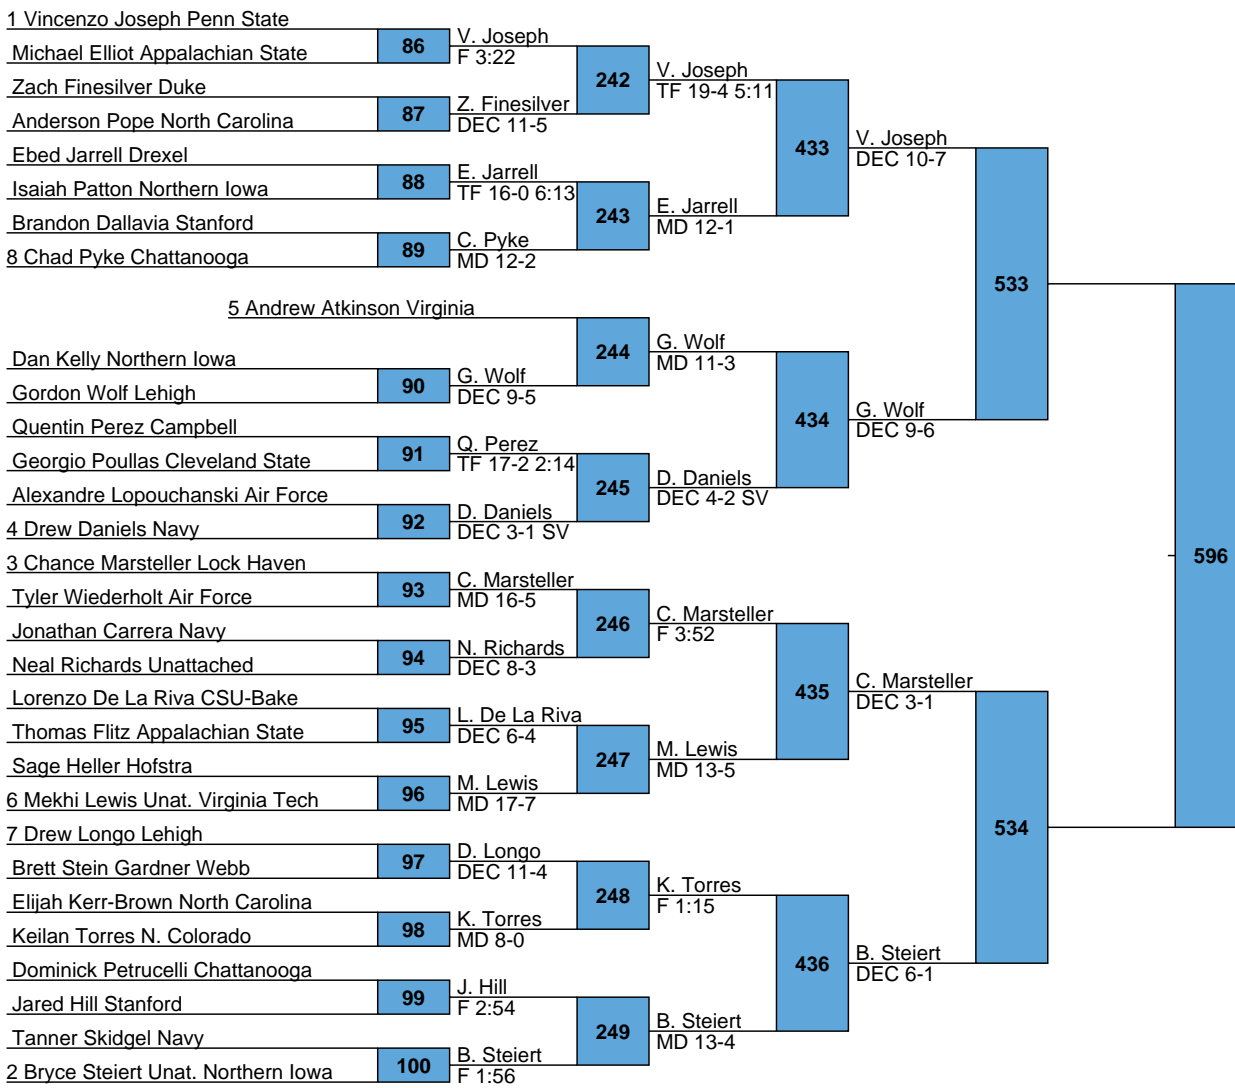

***2018 SOUTHERN SCUFFLE
TEAM SCORES***

Rank	Team	Points
1.	Penn State	101
2.	Northern Iowa	81.5
3.	Lehigh	68
4.	Navy	50.5
5.	Duke	49
6.	Virginia	46
6.	CSU-Bakersfield	46
8.	Drexel	42
9.	Stanford	37.5
10.	Lock Haven	36.5
11.	Chattanooga	33
12.	Northern Colorado	25
13.	Appalachian State	23
13.	Hofstra	23
15.	Air Force	20.5
16.	Oklahoma State	20
16.	Campbell	20
18.	Cleveland State	18
19.	N.C. State	17.5
20.	Gardner Webb	9.5
21.	North Carolina	9
22.	The Citadel	8
23.	George Mason	6
24.	Virginia Tech	3.5

L555
 L556 578

L519
 L520 579

L565 598
 L566

L539 599
 L540

1 Bo Nickal Penn State

Southern Scuffle
NCAA
285