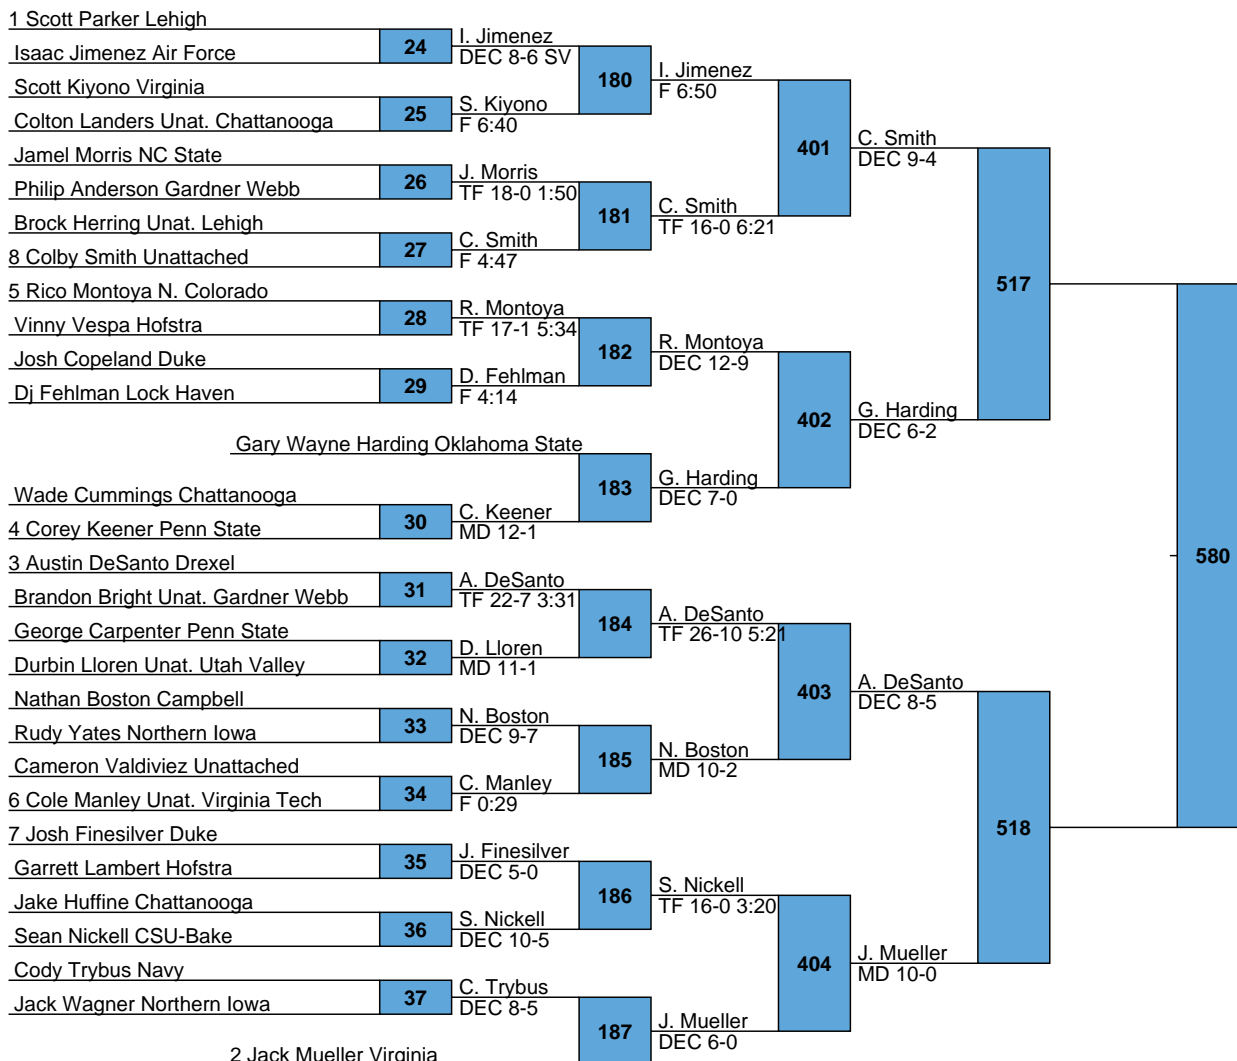

***2018 SOUTHERN SCUFFLE
TEAM SCORES***

Rank	Team	Points
1.	Penn State	101
2.	Northern Iowa	81.5
3.	Lehigh	68
4.	Navy	50.5
5.	Duke	49
6.	Virginia	46
6.	CSU-Bakersfield	46
8.	Drexel	42
9.	Stanford	37.5
10.	Lock Haven	36.5
11.	Chattanooga	33
12.	Northern Colorado	25
13.	Appalachian State	23
13.	Hofstra	23
15.	Air Force	20.5
16.	Oklahoma State	20
16.	Campbell	20
18.	Cleveland State	18
19.	N.C. State	17.5
20.	Gardner Webb	9.5
21.	North Carolina	9
22.	The Citadel	8
23.	George Mason	6
24.	Virginia Tech	3.5

L555
 L556 578

L519
 L520 579

L565 598
 L566

L539 599
 L540

1 Bo Nickal Penn State

Southern Scuffle
NCAA
285