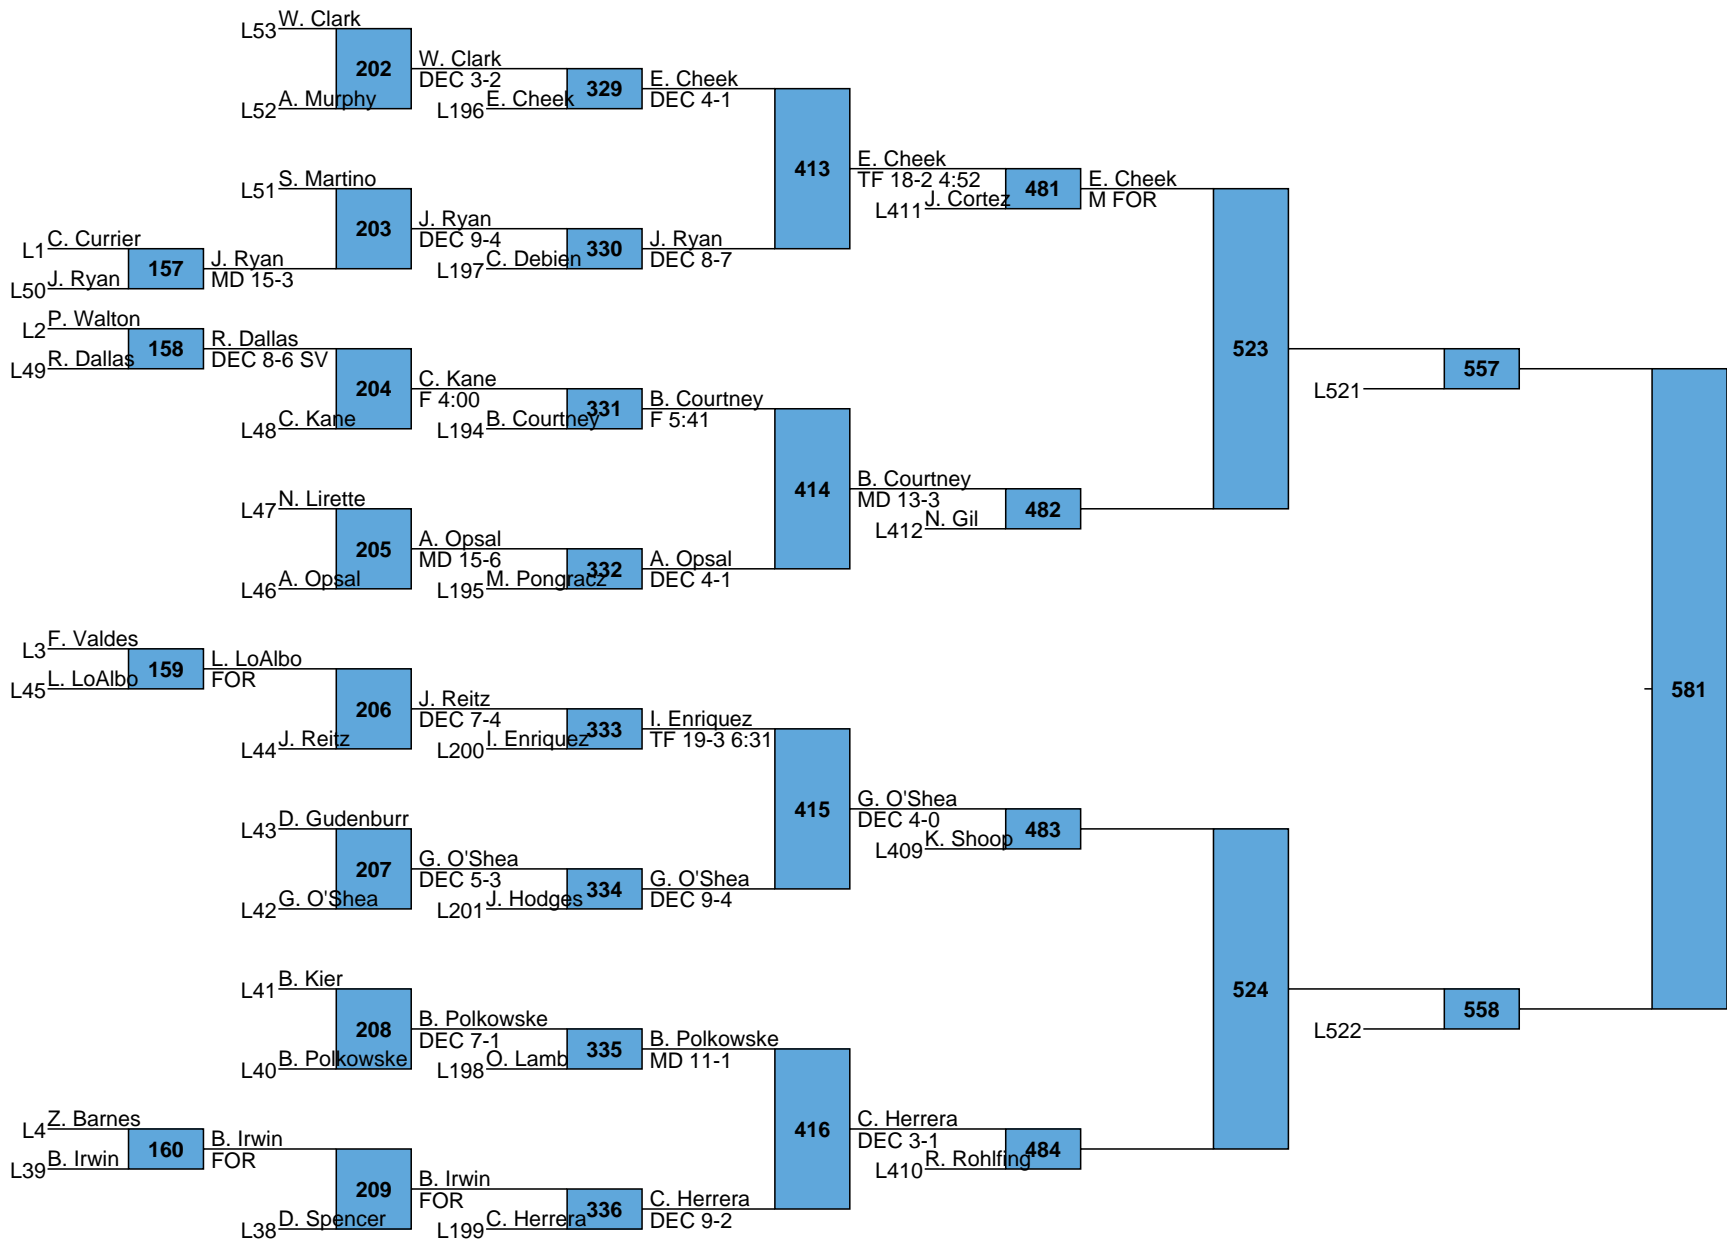

***2018 SOUTHERN SCUFFLE
TEAM SCORES***

Rank	Team	Points
1.	Penn State	101
2.	Northern Iowa	81.5
3.	Lehigh	68
4.	Navy	50.5
5.	Duke	49
6.	Virginia	46
6.	CSU-Bakersfield	46
8.	Drexel	42
9.	Stanford	37.5
10.	Lock Haven	36.5
11.	Chattanooga	33
12.	Northern Colorado	25
13.	Appalachian State	23
13.	Hofstra	23
15.	Air Force	20.5
16.	Oklahoma State	20
16.	Campbell	20
18.	Cleveland State	18
19.	N.C. State	17.5
20.	Gardner Webb	9.5
21.	North Carolina	9
22.	The Citadel	8
23.	George Mason	6
24.	Virginia Tech	3.5

L555
 L556 578

L519
 L520 579

L565 598
 L566

L539 599
 L540

1 Bo Nickal Penn State

Southern Scuffle
NCAA
285