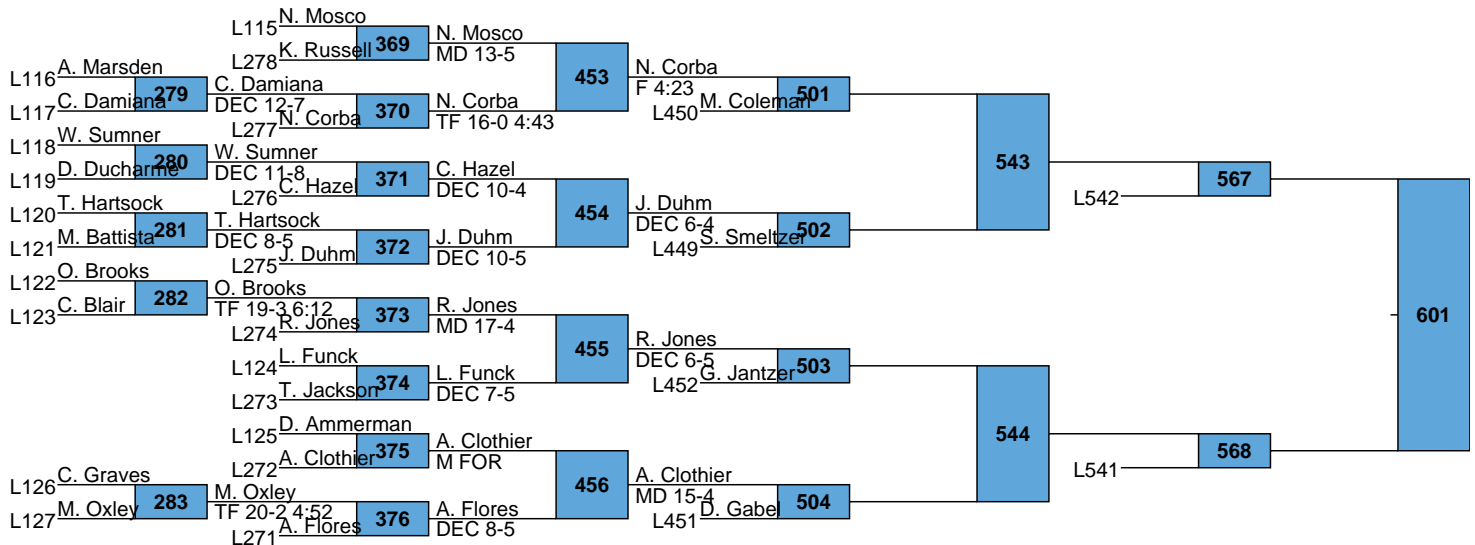

***2018 SOUTHERN SCUFFLE
TEAM SCORES***

Rank	Team	Points
1.	Penn State	101
2.	Northern Iowa	81.5
3.	Lehigh	68
4.	Navy	50.5
5.	Duke	49
6.	Virginia	46
6.	CSU-Bakersfield	46
8.	Drexel	42
9.	Stanford	37.5
10.	Lock Haven	36.5
11.	Chattanooga	33
12.	Northern Colorado	25
13.	Appalachian State	23
13.	Hofstra	23
15.	Air Force	20.5
16.	Oklahoma State	20
16.	Campbell	20
18.	Cleveland State	18
19.	N.C. State	17.5
20.	Gardner Webb	9.5
21.	North Carolina	9
22.	The Citadel	8
23.	George Mason	6
24.	Virginia Tech	3.5

L555
 L556 578

L519
 L520 579

L565 598
 L566

L539 599
 L540

1 Bo Nickal Penn State

Southern Scuffle
NCAA
285