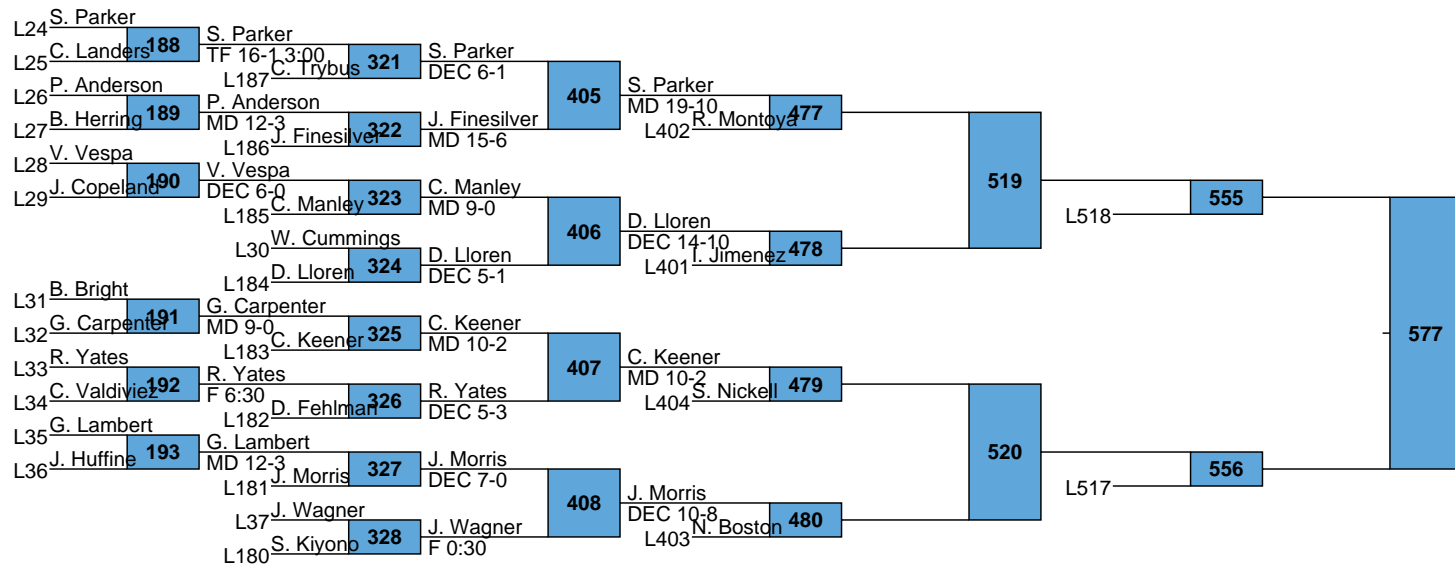

***2018 SOUTHERN SCUFFLE
TEAM SCORES***

Rank	Team	Points
1.	Penn State	101
2.	Northern Iowa	81.5
3.	Lehigh	68
4.	Navy	50.5
5.	Duke	49
6.	Virginia	46
6.	CSU-Bakersfield	46
8.	Drexel	42
9.	Stanford	37.5
10.	Lock Haven	36.5
11.	Chattanooga	33
12.	Northern Colorado	25
13.	Appalachian State	23
13.	Hofstra	23
15.	Air Force	20.5
16.	Oklahoma State	20
16.	Campbell	20
18.	Cleveland State	18
19.	N.C. State	17.5
20.	Gardner Webb	9.5
21.	North Carolina	9
22.	The Citadel	8
23.	George Mason	6
24.	Virginia Tech	3.5

L555
 L556 578

L519
 L520 579

L565 598
 L566

L539 599
 L540

1 Bo Nickal Penn State

Southern Scuffle
NCAA
285