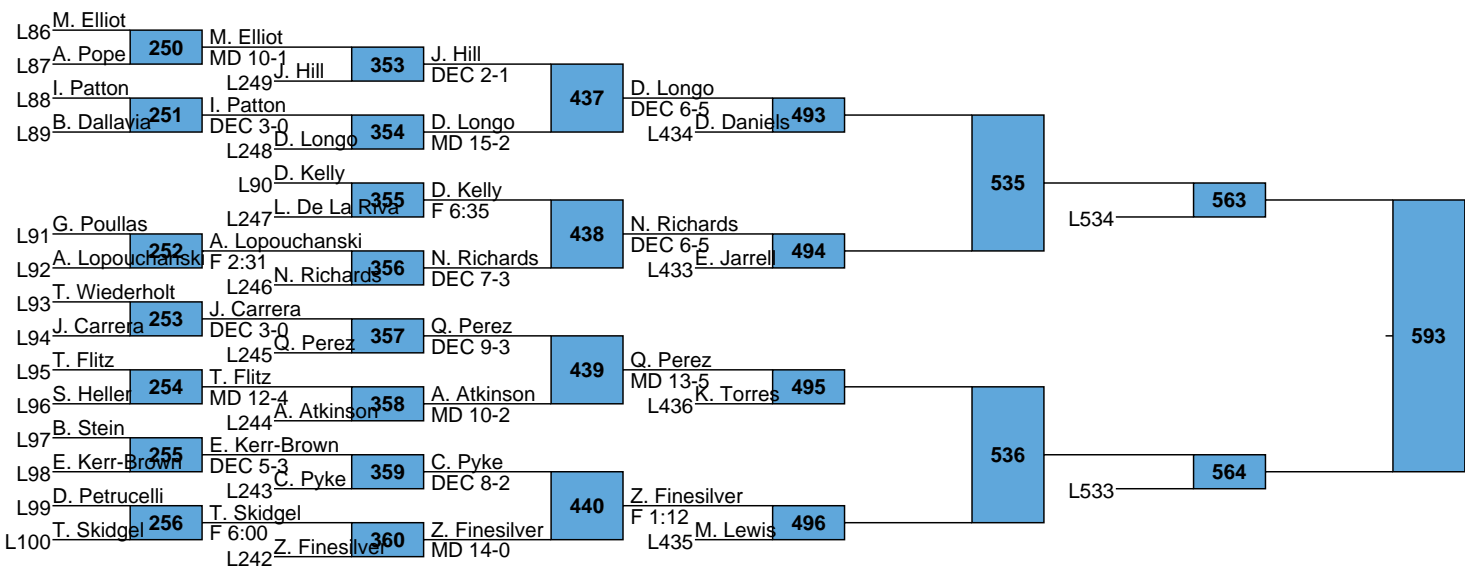

***2018 SOUTHERN SCUFFLE
TEAM SCORES***

Rank	Team	Points
1.	Penn State	101
2.	Northern Iowa	81.5
3.	Lehigh	68
4.	Navy	50.5
5.	Duke	49
6.	Virginia	46
6.	CSU-Bakersfield	46
8.	Drexel	42
9.	Stanford	37.5
10.	Lock Haven	36.5
11.	Chattanooga	33
12.	Northern Colorado	25
13.	Appalachian State	23
13.	Hofstra	23
15.	Air Force	20.5
16.	Oklahoma State	20
16.	Campbell	20
18.	Cleveland State	18
19.	N.C. State	17.5
20.	Gardner Webb	9.5
21.	North Carolina	9
22.	The Citadel	8
23.	George Mason	6
24.	Virginia Tech	3.5

L555
 L556 578

L519
 L520 579

L565 598
 L566

L539 599
 L540

1 Bo Nickal Penn State

Southern Scuffle
NCAA
285