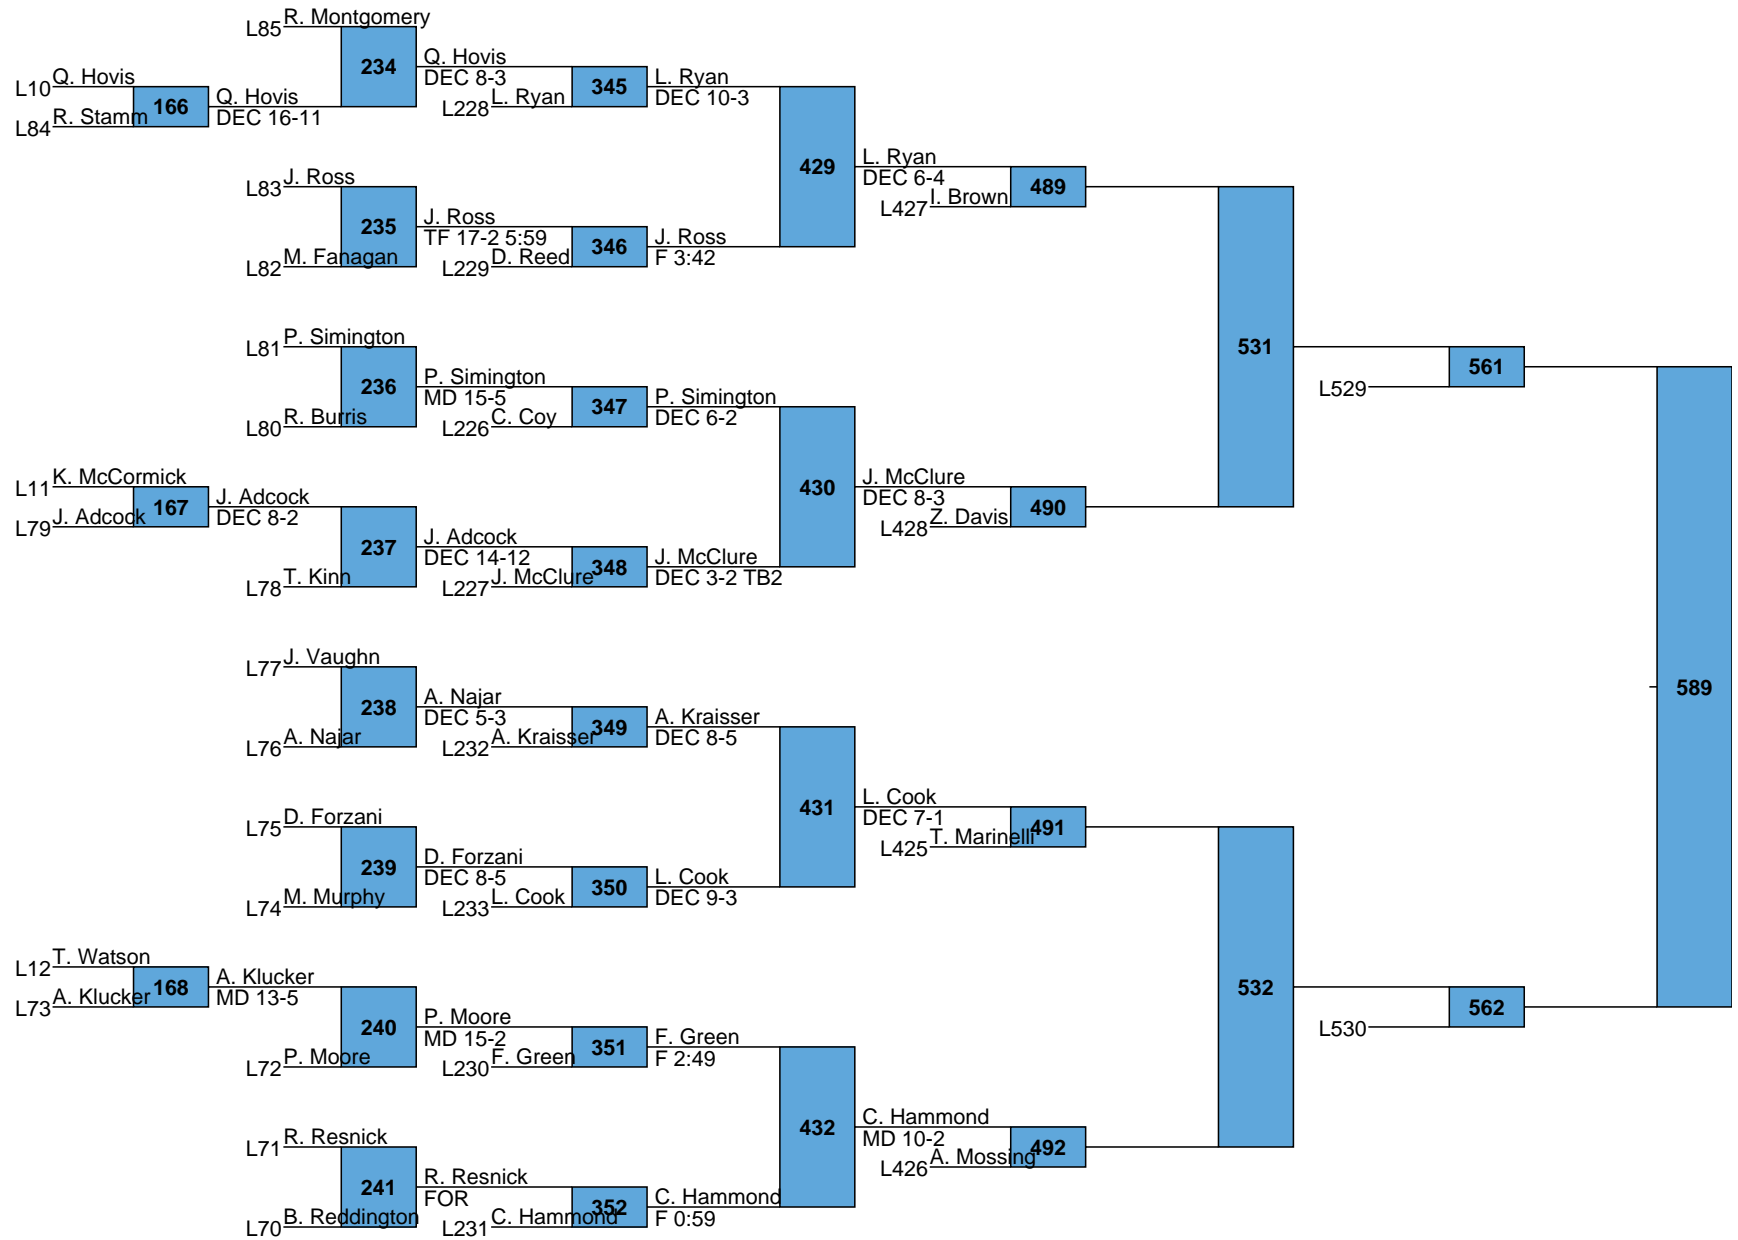

***2018 SOUTHERN SCUFFLE
TEAM SCORES***

Rank	Team	Points
1.	Penn State	101
2.	Northern Iowa	81.5
3.	Lehigh	68
4.	Navy	50.5
5.	Duke	49
6.	Virginia	46
6.	CSU-Bakersfield	46
8.	Drexel	42
9.	Stanford	37.5
10.	Lock Haven	36.5
11.	Chattanooga	33
12.	Northern Colorado	25
13.	Appalachian State	23
13.	Hofstra	23
15.	Air Force	20.5
16.	Oklahoma State	20
16.	Campbell	20
18.	Cleveland State	18
19.	N.C. State	17.5
20.	Gardner Webb	9.5
21.	North Carolina	9
22.	The Citadel	8
23.	George Mason	6
24.	Virginia Tech	3.5

L555
 L556 578

L519
 L520 579

L565 598
 L566

L539 599
 L540

1 Bo Nickal Penn State

Southern Scuffle
NCAA
285