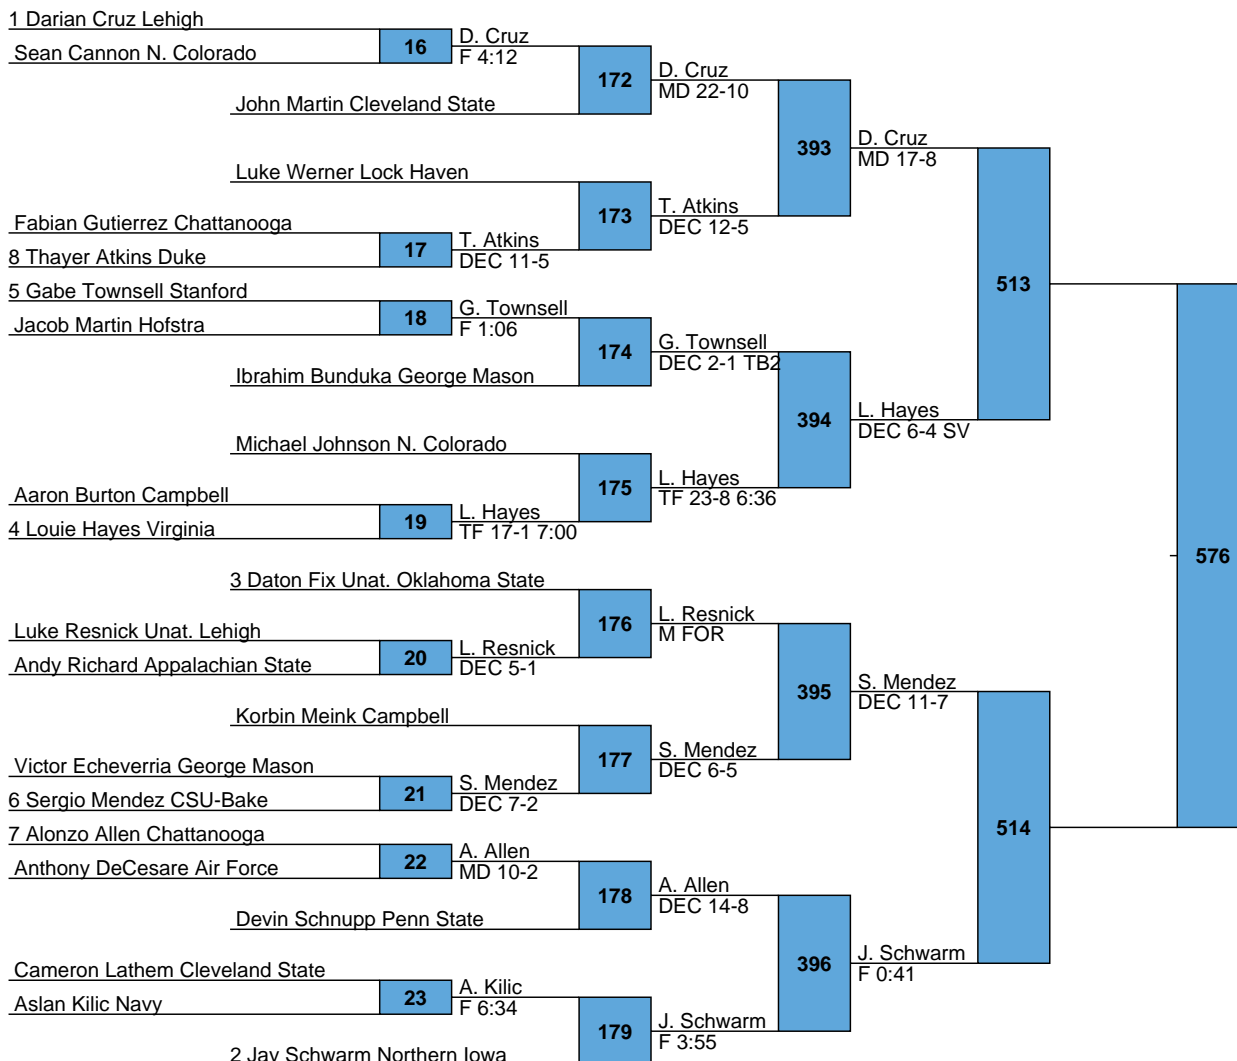

***2018 SOUTHERN SCUFFLE
TEAM SCORES***

Rank	Team	Points
1.	Penn State	101
2.	Northern Iowa	81.5
3.	Lehigh	68
4.	Navy	50.5
5.	Duke	49
6.	Virginia	46
6.	CSU-Bakersfield	46
8.	Drexel	42
9.	Stanford	37.5
10.	Lock Haven	36.5
11.	Chattanooga	33
12.	Northern Colorado	25
13.	Appalachian State	23
13.	Hofstra	23
15.	Air Force	20.5
16.	Oklahoma State	20
16.	Campbell	20
18.	Cleveland State	18
19.	N.C. State	17.5
20.	Gardner Webb	9.5
21.	North Carolina	9
22.	The Citadel	8
23.	George Mason	6
24.	Virginia Tech	3.5

L555
 L556 578

L519
 L520 579

L565 598
 L566

L539 599
 L540

1 Bo Nickal Penn State

Southern Scuffle
NCAA
285