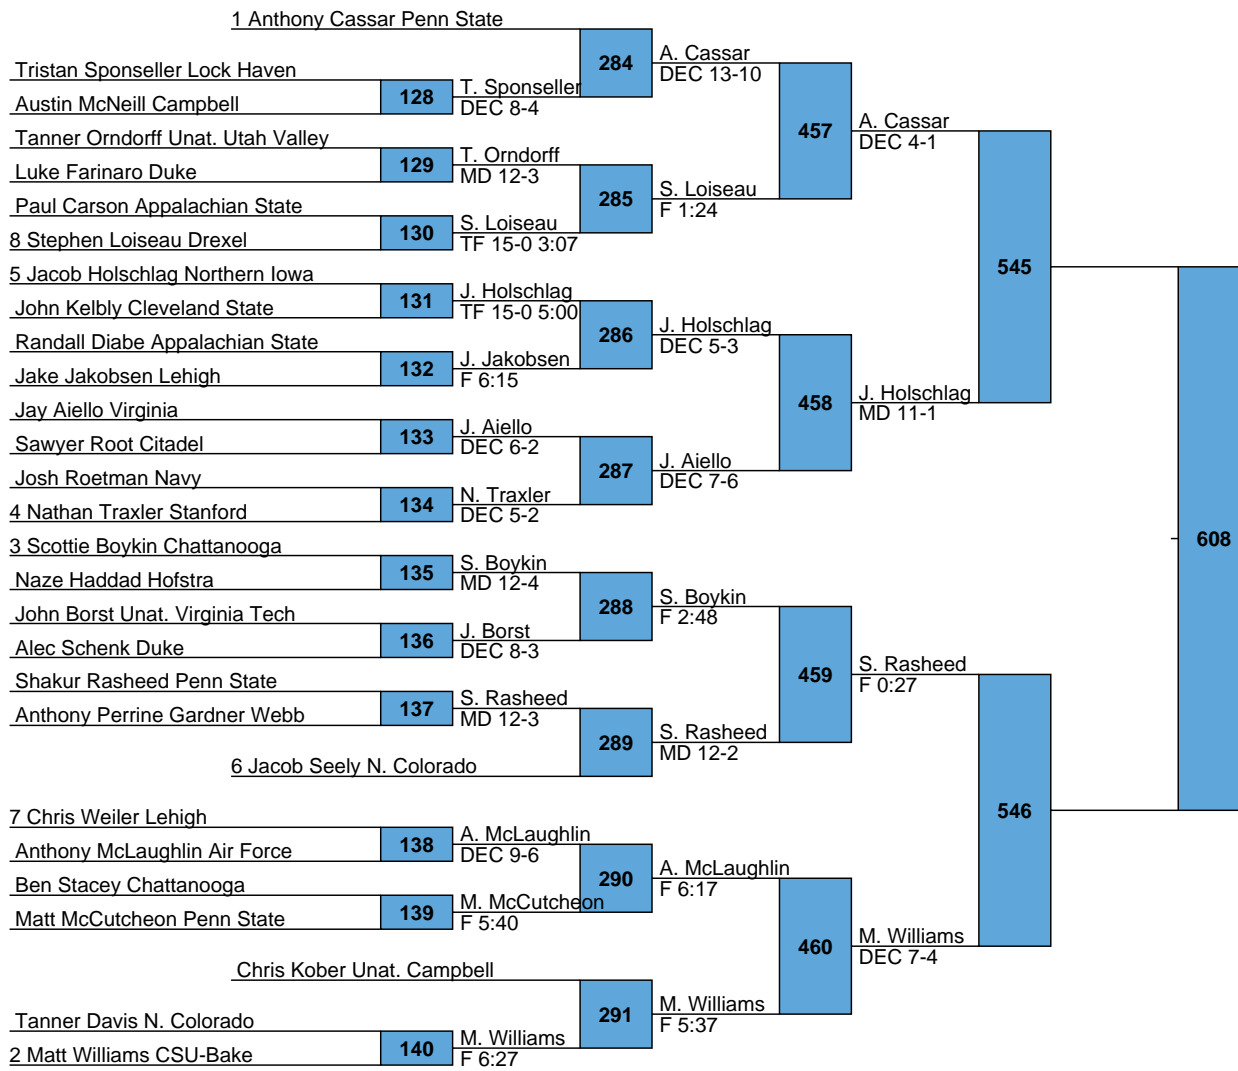

***2018 SOUTHERN SCUFFLE
TEAM SCORES***

Rank	Team	Points
1.	Penn State	101
2.	Northern Iowa	81.5
3.	Lehigh	68
4.	Navy	50.5
5.	Duke	49
6.	Virginia	46
6.	CSU-Bakersfield	46
8.	Drexel	42
9.	Stanford	37.5
10.	Lock Haven	36.5
11.	Chattanooga	33
12.	Northern Colorado	25
13.	Appalachian State	23
13.	Hofstra	23
15.	Air Force	20.5
16.	Oklahoma State	20
16.	Campbell	20
18.	Cleveland State	18
19.	N.C. State	17.5
20.	Gardner Webb	9.5
21.	North Carolina	9
22.	The Citadel	8
23.	George Mason	6
24.	Virginia Tech	3.5

L555
 L556 578

L519
 L520 579

L565 598
 L566

L539 599
 L540

1 Bo Nickal Penn State

Southern Scuffle
NCAA
285