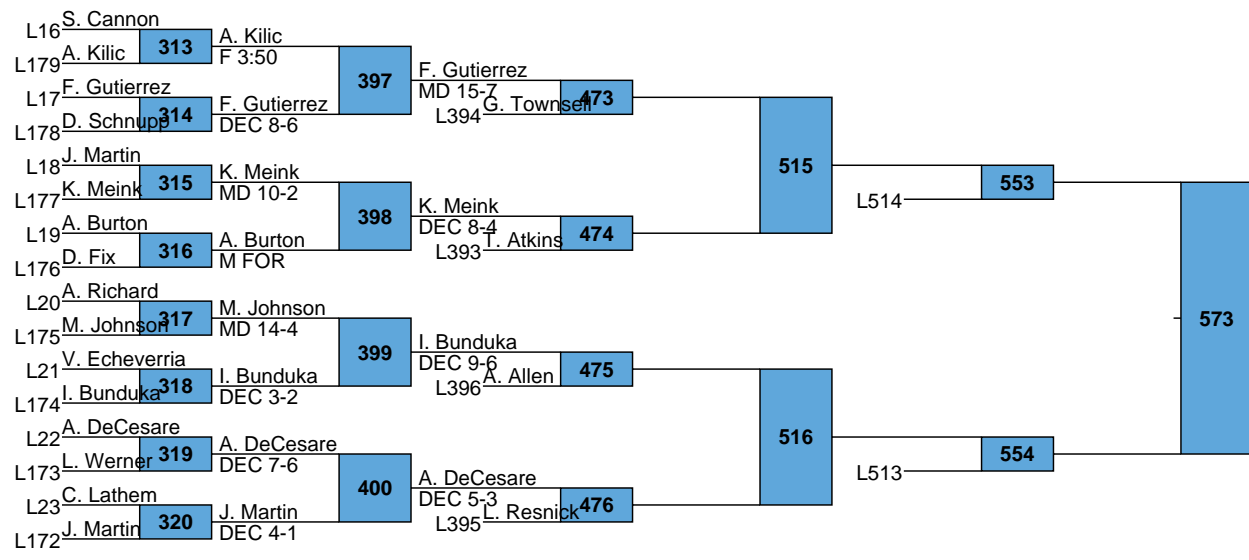

***2018 SOUTHERN SCUFFLE
TEAM SCORES***

Rank	Team	Points
1.	Penn State	101
2.	Northern Iowa	81.5
3.	Lehigh	68
4.	Navy	50.5
5.	Duke	49
6.	Virginia	46
6.	CSU-Bakersfield	46
8.	Drexel	42
9.	Stanford	37.5
10.	Lock Haven	36.5
11.	Chattanooga	33
12.	Northern Colorado	25
13.	Appalachian State	23
13.	Hofstra	23
15.	Air Force	20.5
16.	Oklahoma State	20
16.	Campbell	20
18.	Cleveland State	18
19.	N.C. State	17.5
20.	Gardner Webb	9.5
21.	North Carolina	9
22.	The Citadel	8
23.	George Mason	6
24.	Virginia Tech	3.5

L555
 L556 578

L519
 L520 579

L565 598
 L566

L539 599
 L540

1 Bo Nickal Penn State

Southern Scuffle
NCAA
285