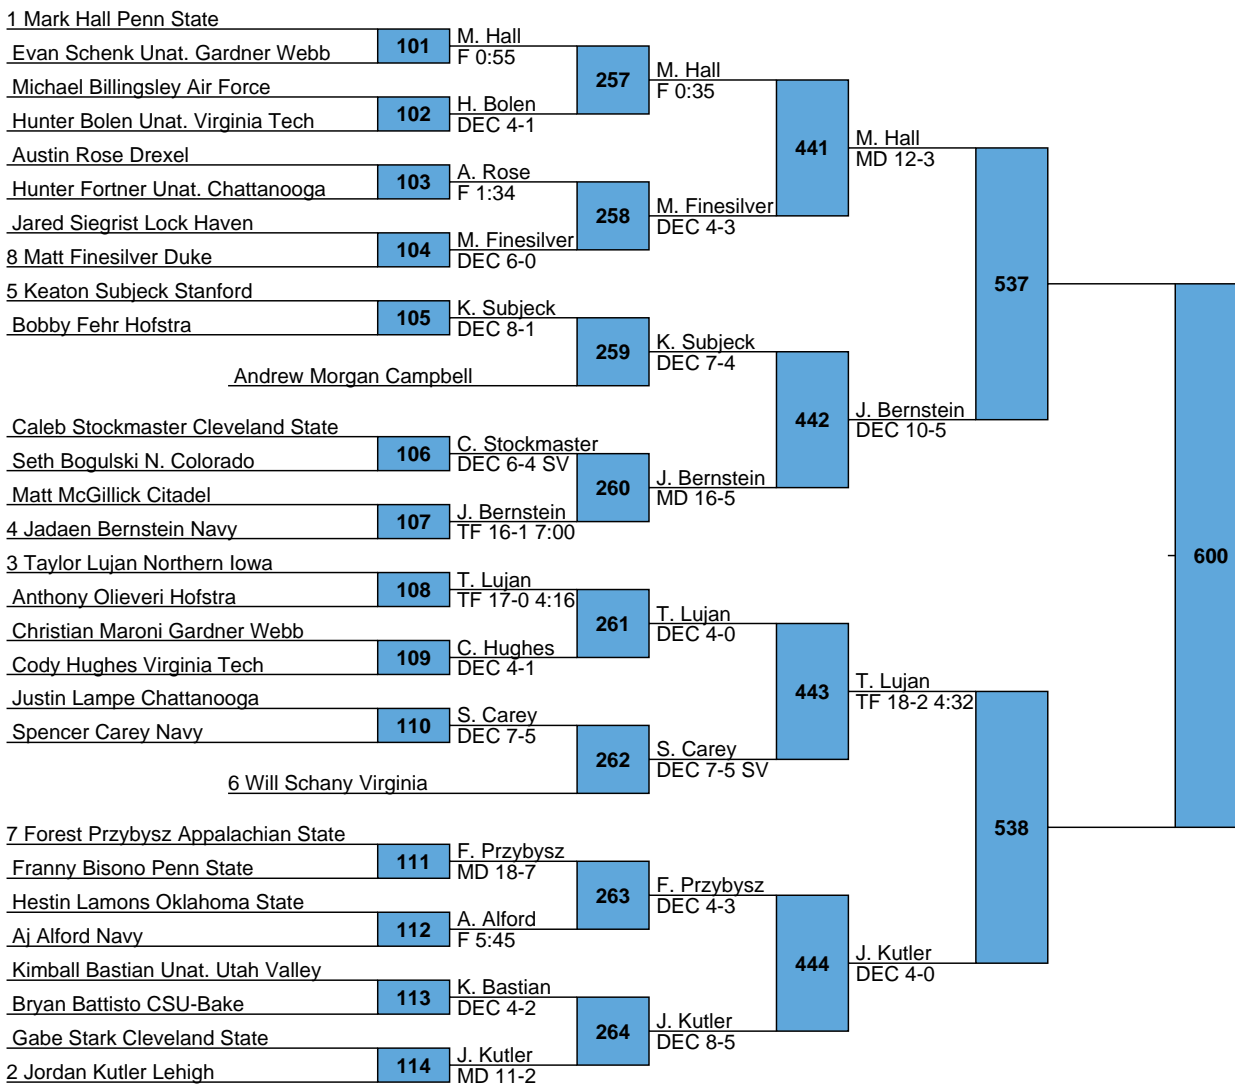

***2018 SOUTHERN SCUFFLE
TEAM SCORES***

Rank	Team	Points
1.	Penn State	101
2.	Northern Iowa	81.5
3.	Lehigh	68
4.	Navy	50.5
5.	Duke	49
6.	Virginia	46
6.	CSU-Bakersfield	46
8.	Drexel	42
9.	Stanford	37.5
10.	Lock Haven	36.5
11.	Chattanooga	33
12.	Northern Colorado	25
13.	Appalachian State	23
13.	Hofstra	23
15.	Air Force	20.5
16.	Oklahoma State	20
16.	Campbell	20
18.	Cleveland State	18
19.	N.C. State	17.5
20.	Gardner Webb	9.5
21.	North Carolina	9
22.	The Citadel	8
23.	George Mason	6
24.	Virginia Tech	3.5

L555
 L556 578

L519
 L520 579

L565 598
 L566

L539 599
 L540

1 Bo Nickal Penn State

Southern Scuffle
NCAA
285