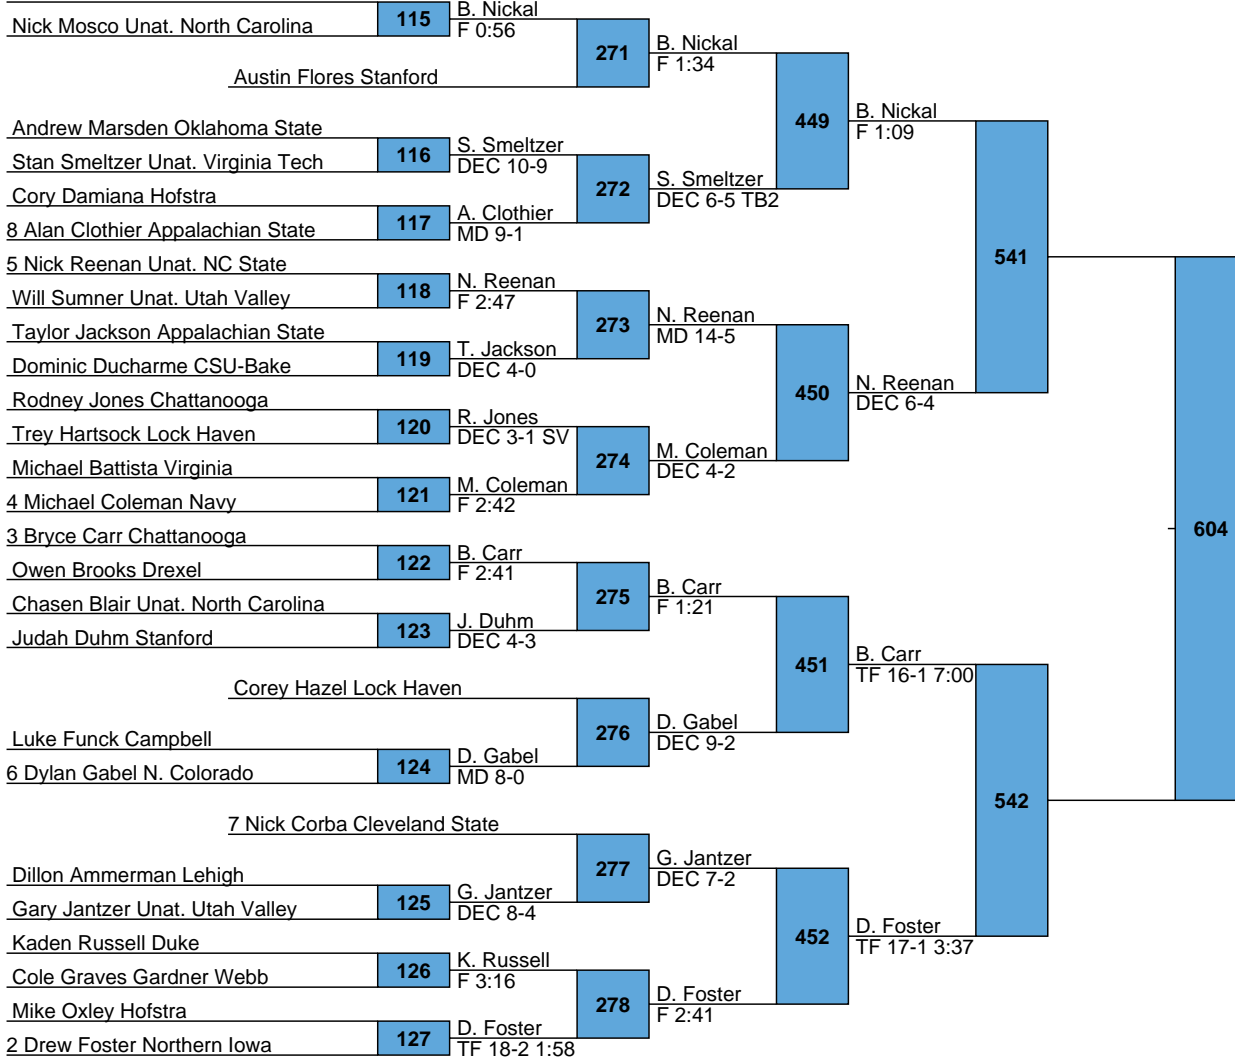

***2018 SOUTHERN SCUFFLE
TEAM SCORES***

Rank	Team	Points
1.	Penn State	101
2.	Northern Iowa	81.5
3.	Lehigh	68
4.	Navy	50.5
5.	Duke	49
6.	Virginia	46
6.	CSU-Bakersfield	46
8.	Drexel	42
9.	Stanford	37.5
10.	Lock Haven	36.5
11.	Chattanooga	33
12.	Northern Colorado	25
13.	Appalachian State	23
13.	Hofstra	23
15.	Air Force	20.5
16.	Oklahoma State	20
16.	Campbell	20
18.	Cleveland State	18
19.	N.C. State	17.5
20.	Gardner Webb	9.5
21.	North Carolina	9
22.	The Citadel	8
23.	George Mason	6
24.	Virginia Tech	3.5

L555
 L556 578

L519
 L520 579

L565 598
 L566

L539 599
 L540

1 Bo Nickal Penn State

Southern Scuffle
NCAA
285