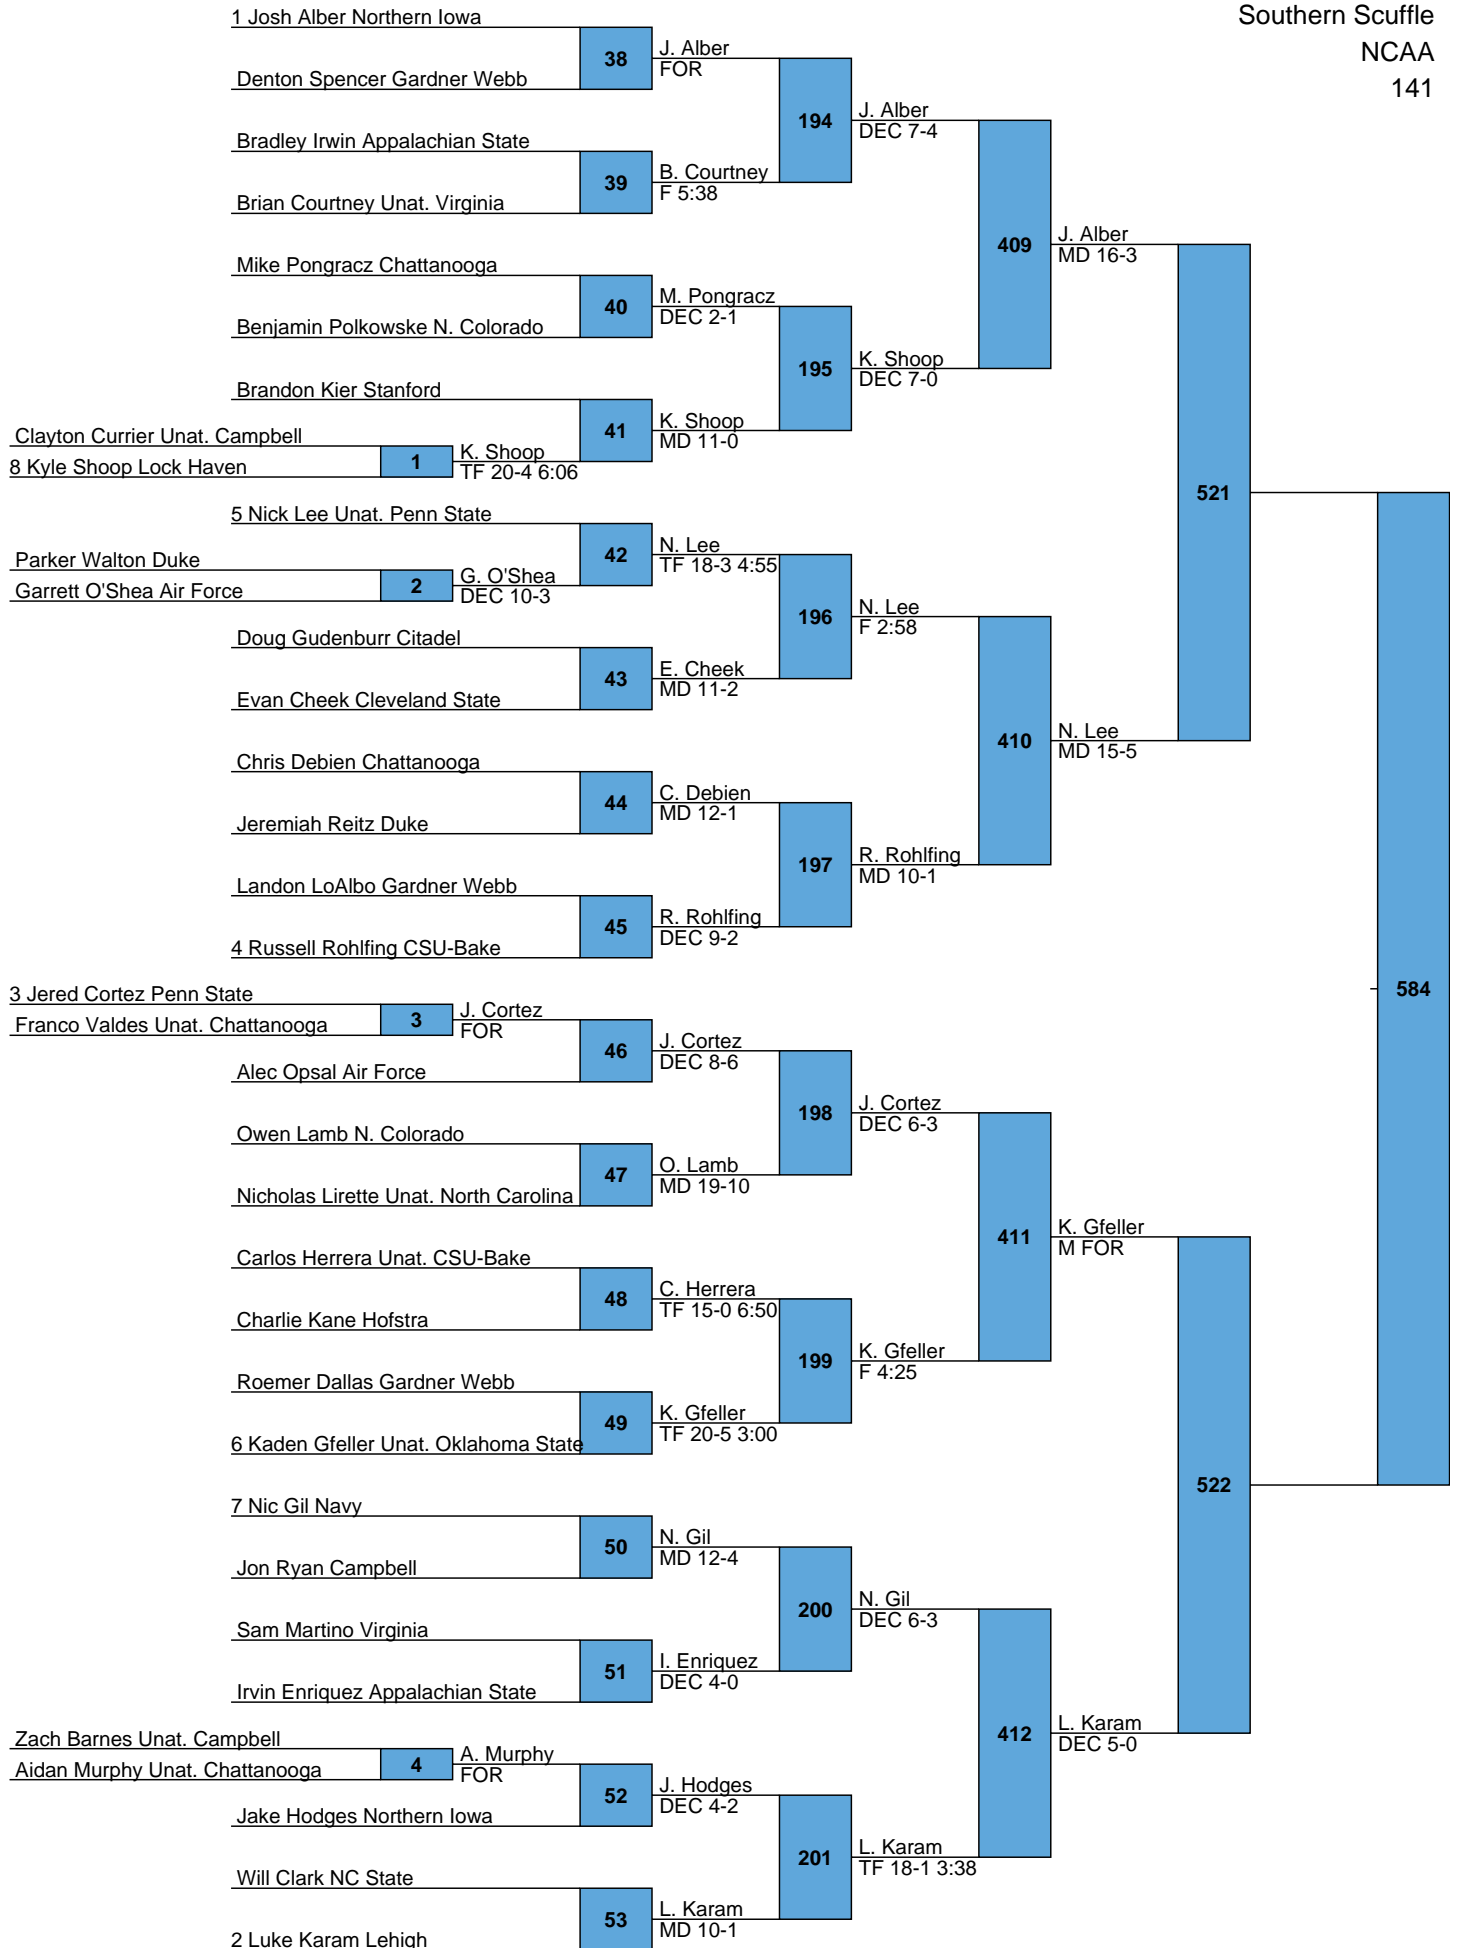

***2018 SOUTHERN SCUFFLE
TEAM SCORES***

Rank	Team	Points
1.	Penn State	101
2.	Northern Iowa	81.5
3.	Lehigh	68
4.	Navy	50.5
5.	Duke	49
6.	Virginia	46
6.	CSU-Bakersfield	46
8.	Drexel	42
9.	Stanford	37.5
10.	Lock Haven	36.5
11.	Chattanooga	33
12.	Northern Colorado	25
13.	Appalachian State	23
13.	Hofstra	23
15.	Air Force	20.5
16.	Oklahoma State	20
16.	Campbell	20
18.	Cleveland State	18
19.	N.C. State	17.5
20.	Gardner Webb	9.5
21.	North Carolina	9
22.	The Citadel	8
23.	George Mason	6
24.	Virginia Tech	3.5

L555
 L556 578

L519
 L520 579

L565 598
 L566

L539 599
 L540

1 Bo Nickal Penn State

Southern Scuffle
NCAA
285