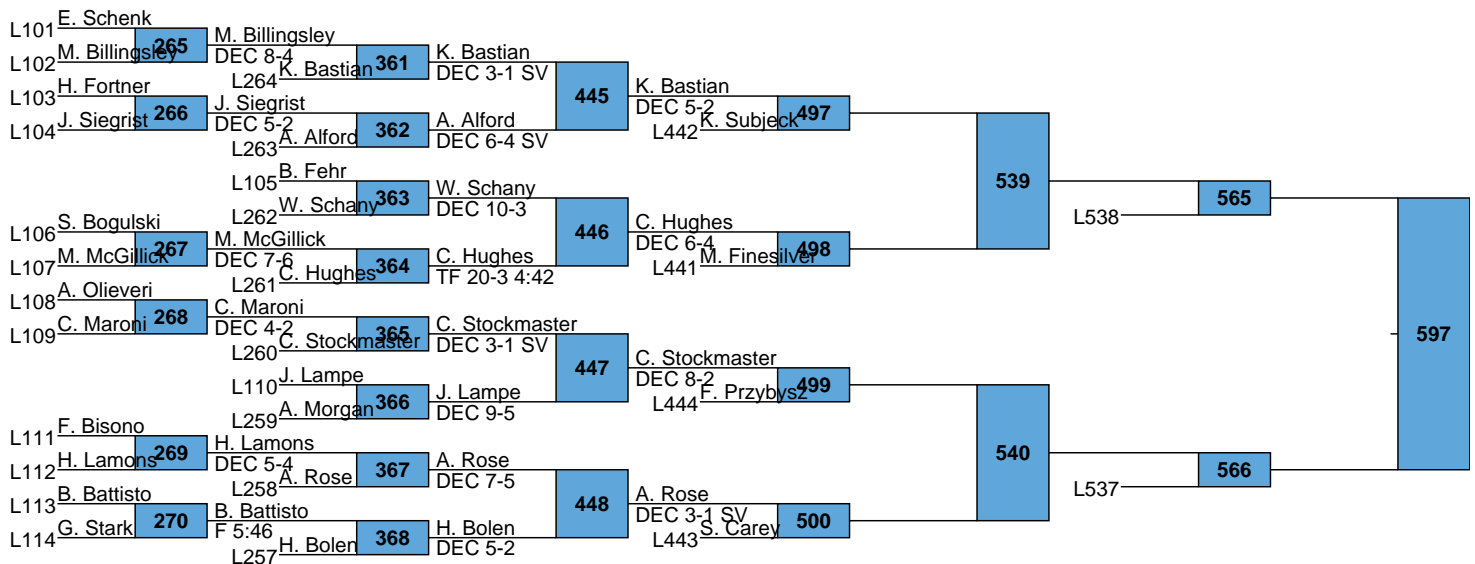

***2018 SOUTHERN SCUFFLE
TEAM SCORES***

Rank	Team	Points
1.	Penn State	101
2.	Northern Iowa	81.5
3.	Lehigh	68
4.	Navy	50.5
5.	Duke	49
6.	Virginia	46
6.	CSU-Bakersfield	46
8.	Drexel	42
9.	Stanford	37.5
10.	Lock Haven	36.5
11.	Chattanooga	33
12.	Northern Colorado	25
13.	Appalachian State	23
13.	Hofstra	23
15.	Air Force	20.5
16.	Oklahoma State	20
16.	Campbell	20
18.	Cleveland State	18
19.	N.C. State	17.5
20.	Gardner Webb	9.5
21.	North Carolina	9
22.	The Citadel	8
23.	George Mason	6
24.	Virginia Tech	3.5

L555
 L556 578

L519
 L520 579

L565 598
 L566

L539 599
 L540

1 Bo Nickal Penn State

Southern Scuffle
NCAA
285