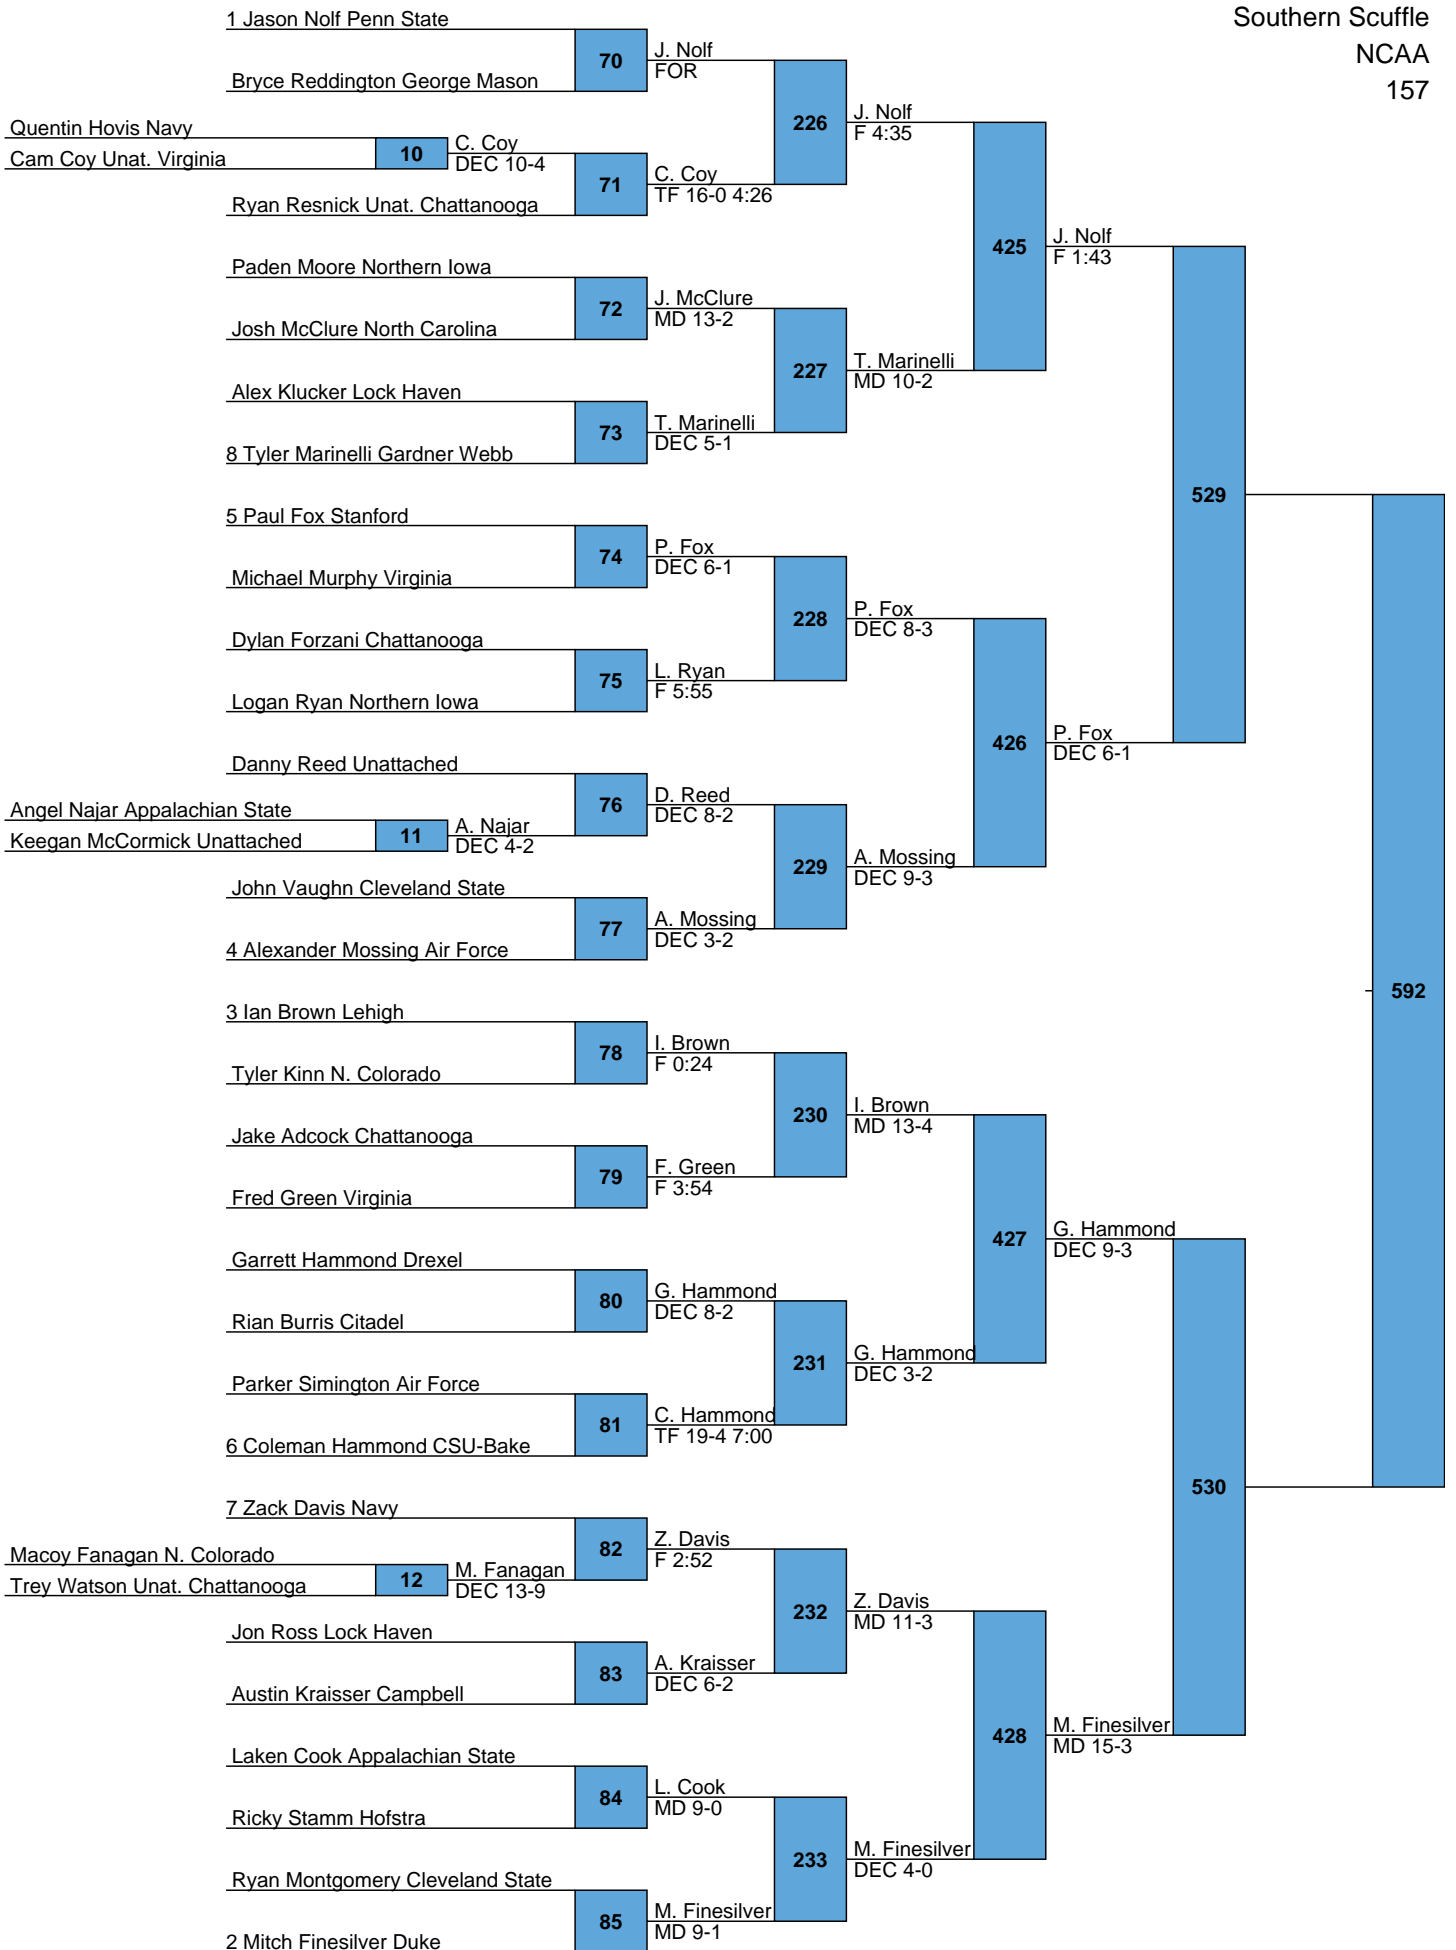

***2018 SOUTHERN SCUFFLE
TEAM SCORES***

Rank	Team	Points
1.	Penn State	101
2.	Northern Iowa	81.5
3.	Lehigh	68
4.	Navy	50.5
5.	Duke	49
6.	Virginia	46
6.	CSU-Bakersfield	46
8.	Drexel	42
9.	Stanford	37.5
10.	Lock Haven	36.5
11.	Chattanooga	33
12.	Northern Colorado	25
13.	Appalachian State	23
13.	Hofstra	23
15.	Air Force	20.5
16.	Oklahoma State	20
16.	Campbell	20
18.	Cleveland State	18
19.	N.C. State	17.5
20.	Gardner Webb	9.5
21.	North Carolina	9
22.	The Citadel	8
23.	George Mason	6
24.	Virginia Tech	3.5

L555
 L556 578

L519
 L520 579

L565 598
 L566

L539 599
 L540

1 Bo Nickal Penn State

Southern Scuffle
NCAA
285