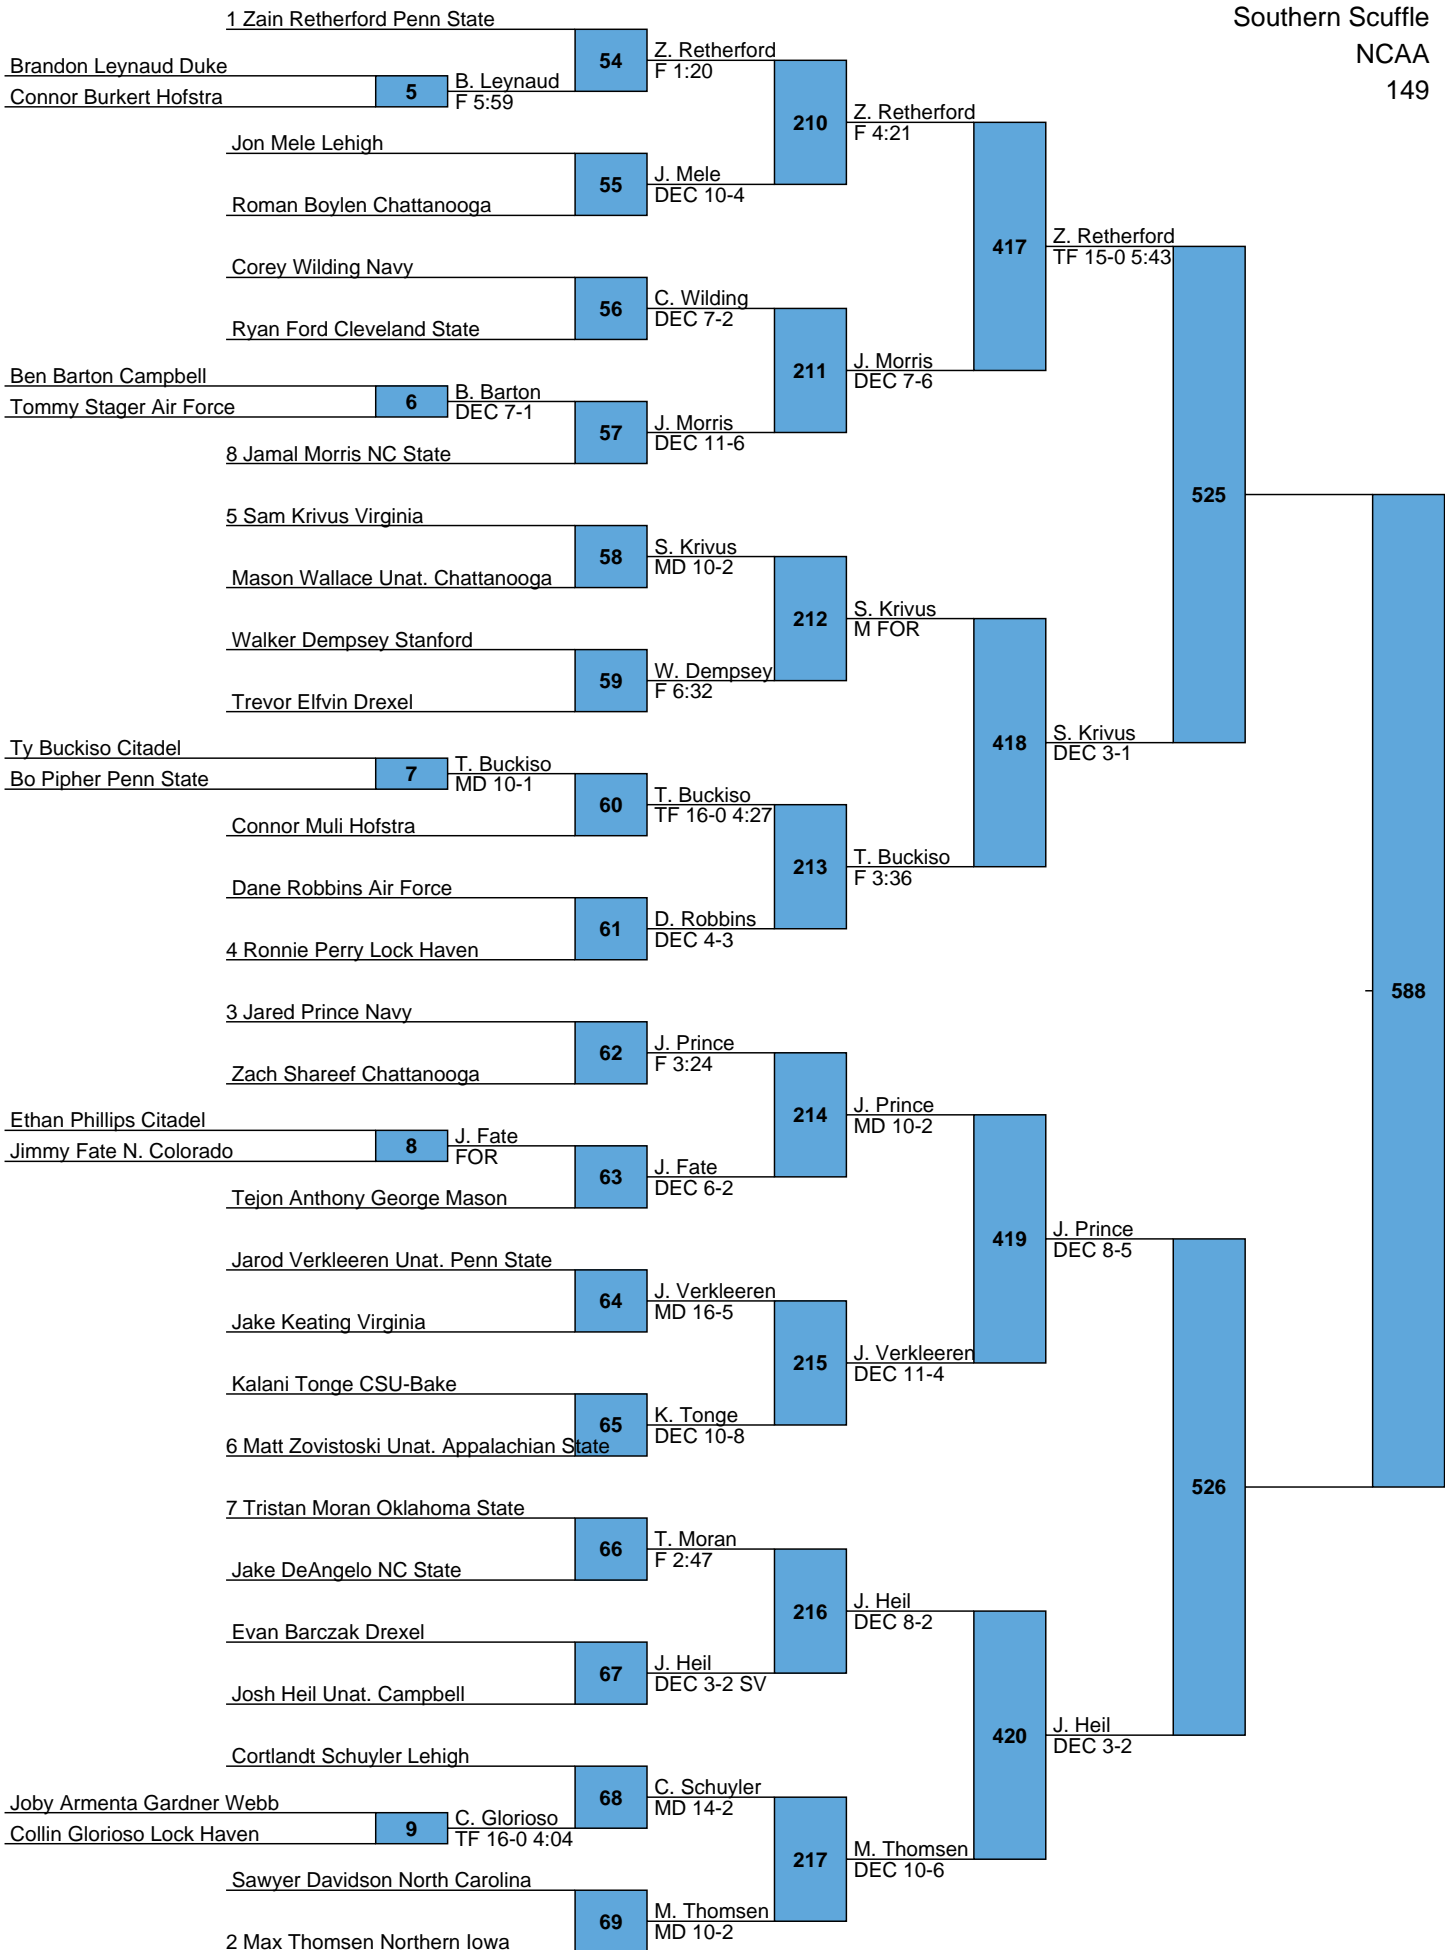

***2018 SOUTHERN SCUFFLE
TEAM SCORES***

Rank	Team	Points
1.	Penn State	101
2.	Northern Iowa	81.5
3.	Lehigh	68
4.	Navy	50.5
5.	Duke	49
6.	Virginia	46
6.	CSU-Bakersfield	46
8.	Drexel	42
9.	Stanford	37.5
10.	Lock Haven	36.5
11.	Chattanooga	33
12.	Northern Colorado	25
13.	Appalachian State	23
13.	Hofstra	23
15.	Air Force	20.5
16.	Oklahoma State	20
16.	Campbell	20
18.	Cleveland State	18
19.	N.C. State	17.5
20.	Gardner Webb	9.5
21.	North Carolina	9
22.	The Citadel	8
23.	George Mason	6
24.	Virginia Tech	3.5

L555
 L556 578

L519
 L520 579

L565 598
 L566

L539 599
 L540

1 Bo Nickal Penn State

Southern Scuffle
NCAA
285