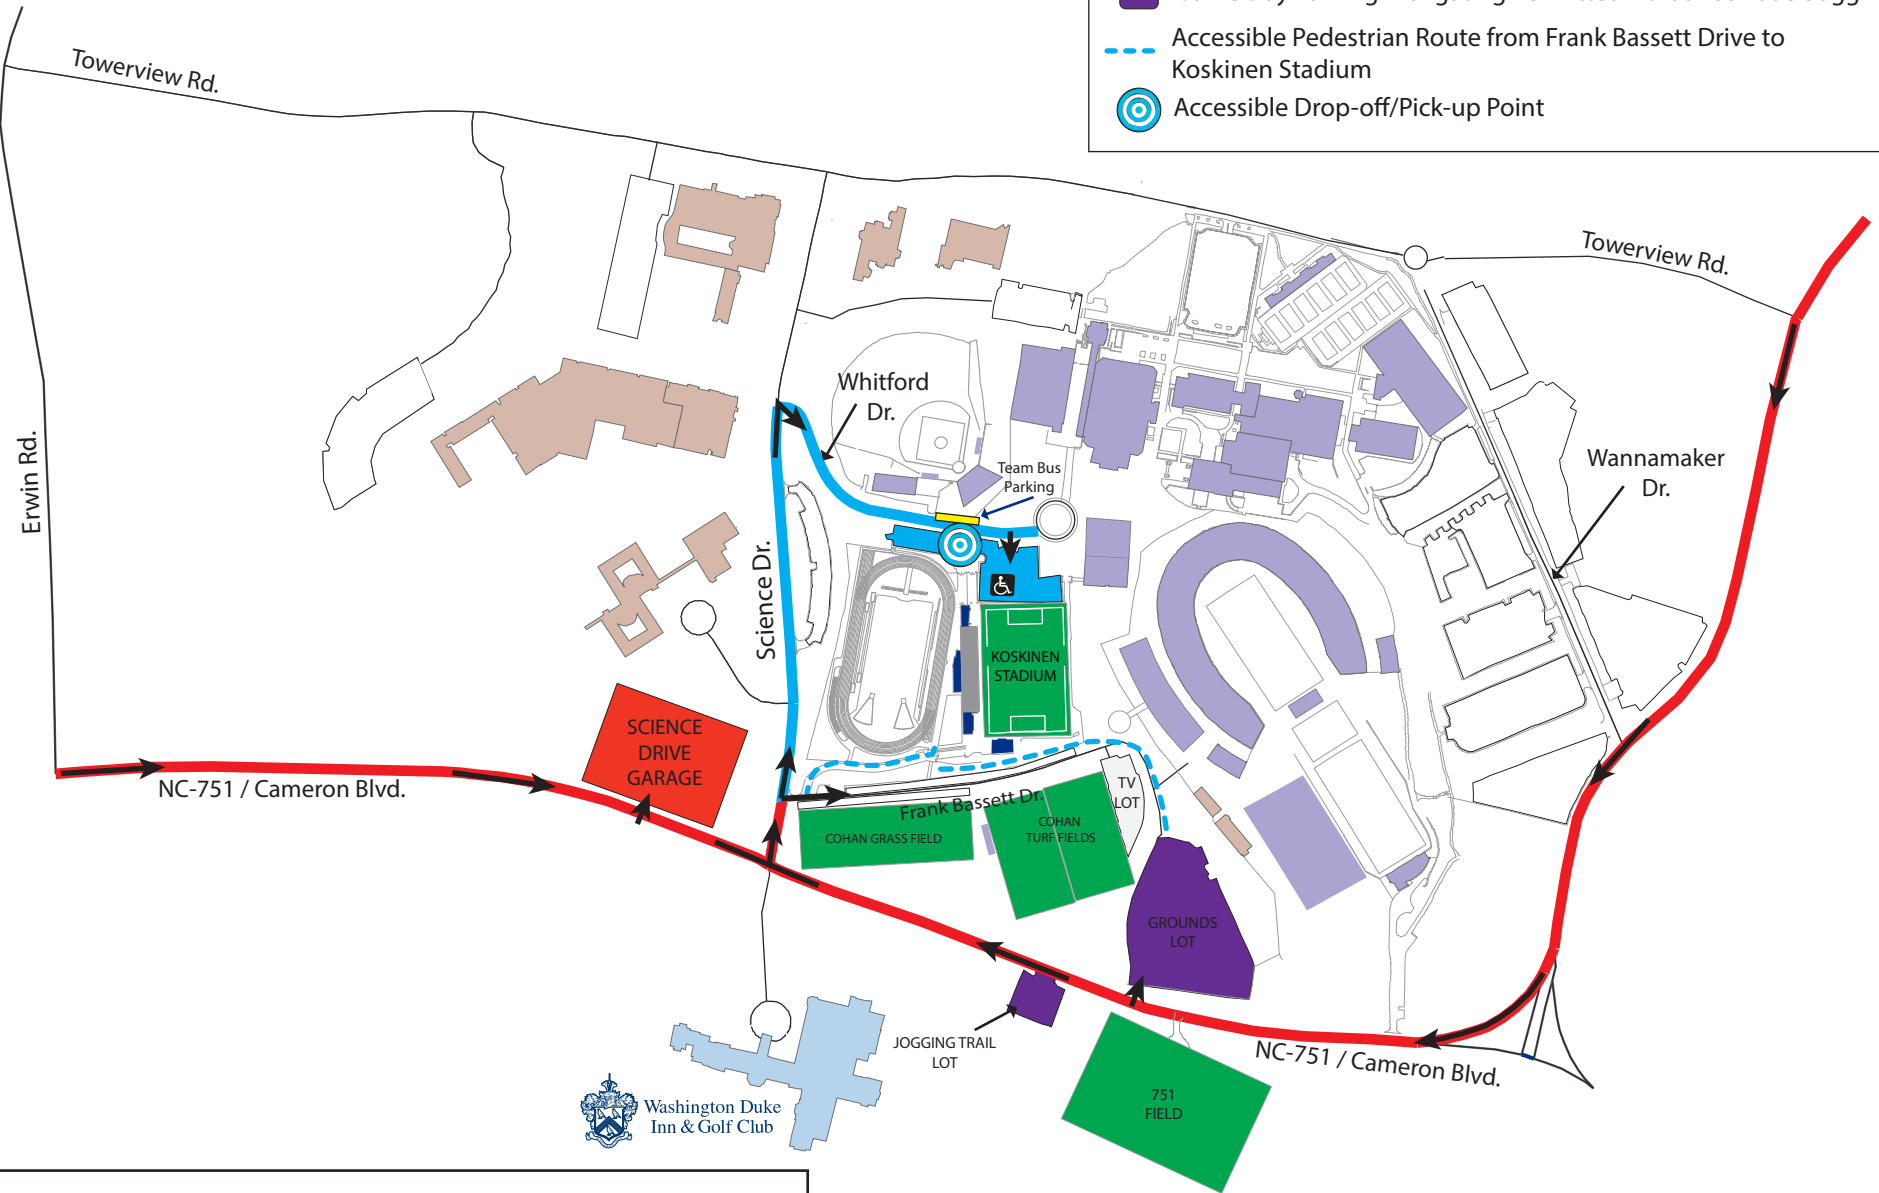

**MEN'S & WOMENS LACROSSE
GAME DAY PARKING MAP
SATURDAY, MARCH 24, 2018**

-  Game Day Parking - No Tailgating - Science Drive Garage
-  Game Day Parking - Priority for Persons w/Disabilities - Whitford Lot
-  Game Day Parking - Tailgating Permitted - Grounds Lot & Jogging Trail
-  Accessible Pedestrian Route from Frank Bassett Drive to Koskinen Stadium
-  Accessible Drop-off/Pick-up Point

Notes:
 -All parking lots open at 11:30 AM
 -All entry/exit from the Grounds Lot is off of NC 751 Cameron Blvd.