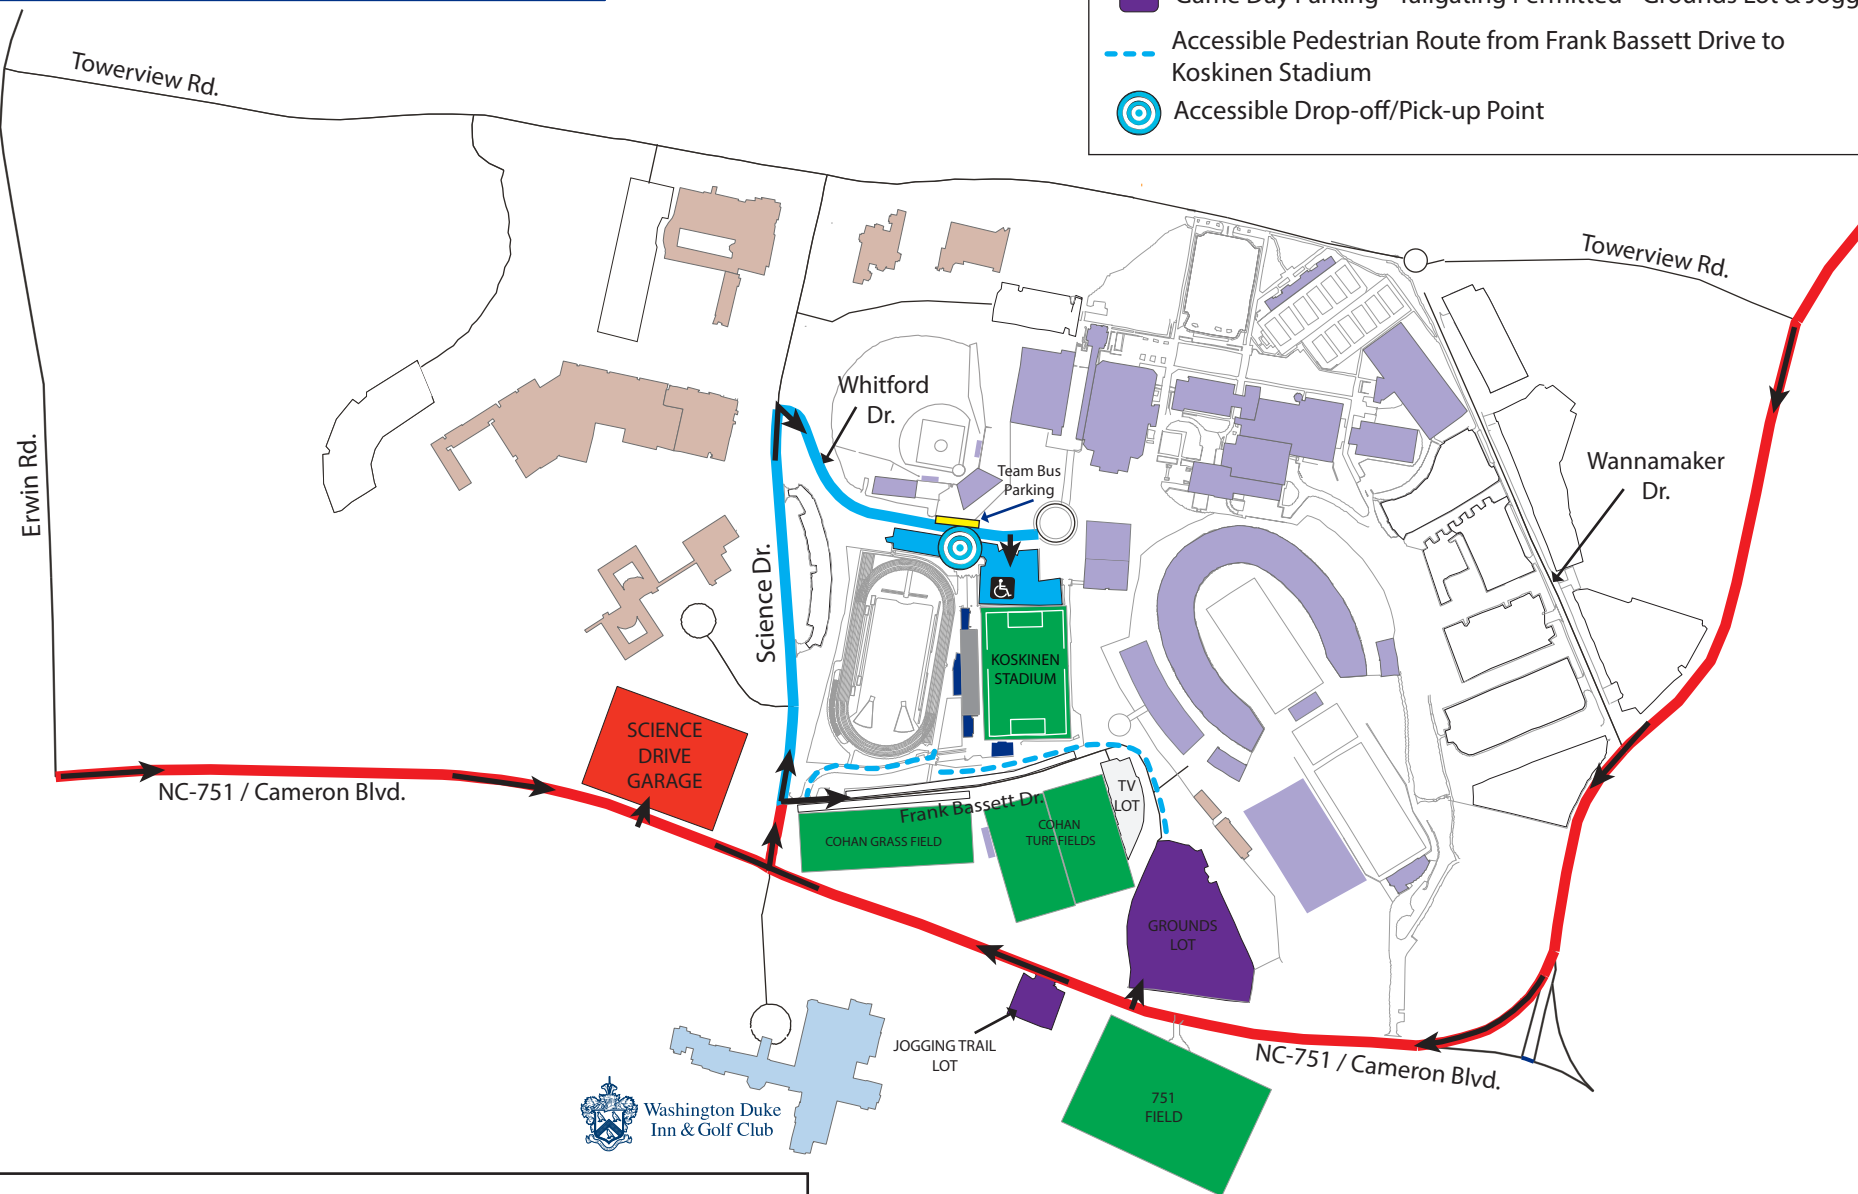

**MEN'S LACROSSE
GAME DAY PARKING MAP
FRIDAY, MARCH 30, 2018**

-  Game Day Parking - No Tailgating - Science Drive Garage
-  Game Day Parking - Priority for Persons w/Disabilities - Whitford Lot
-  Game Day Parking - Tailgating Permitted - Grounds Lot & Jogging Trail
-  Accessible Pedestrian Route from Frank Bassett Drive to Koskinen Stadium
-  Accessible Drop-off/Pick-up Point

Notes:
 -All parking lots open at 3:00 PM
 -All entry/exit from the Grounds Lot is off of NC 751 Cameron Blvd.