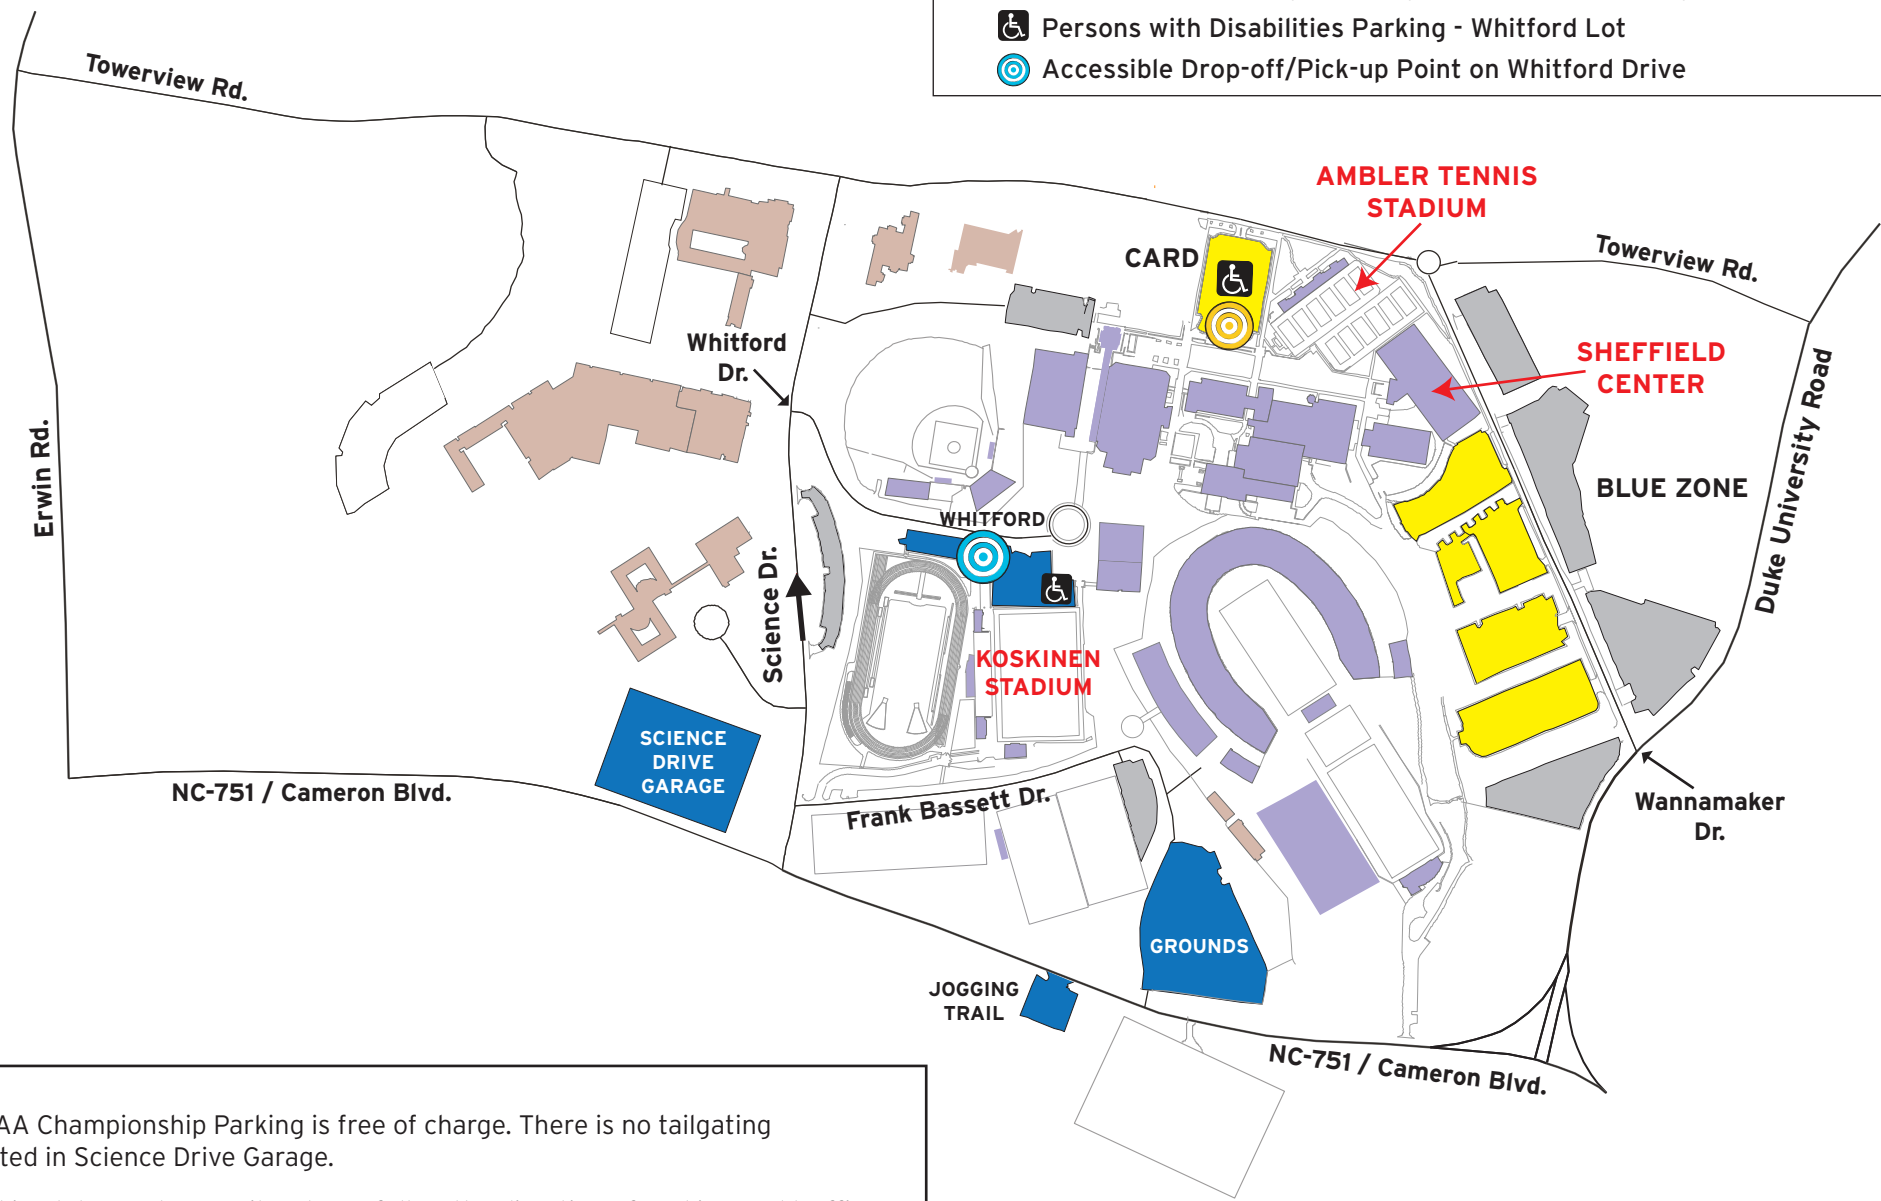

NCAA CHAMPIONSHIPS PARKING

FRIDAY, MAY 11 - SATURDAY, MAY 12, 2018
DUKE UNIVERSITY

- **NCAA Tennis Parking for Ambler Tennis Stadium**
 - General Public Parking - Blue Zone Lots
 - Persons with Disabilities Parking - Card Lot
 - Accessible Drop-off/Pick-up Point in Card Lot
- **NCAA Lacrosse Parking for Koskinen Stadium**
 - General Public Tailgate Parking - Grounds Lot, Jogging Trail
 - General Public Garage Parking - Science Drive Garage - NO TAILGATING
 - Persons with Disabilities Parking - Whitford Lot
 - Accessible Drop-off/Pick-up Point on Whitford Drive

Notes:
 All NCAA Championship Parking is free of charge. There is no tailgating permitted in Science Drive Garage.
 As parking lots reach capacity, please follow the direction of parking and traffic staff as they direct guests to the closest available parking location.