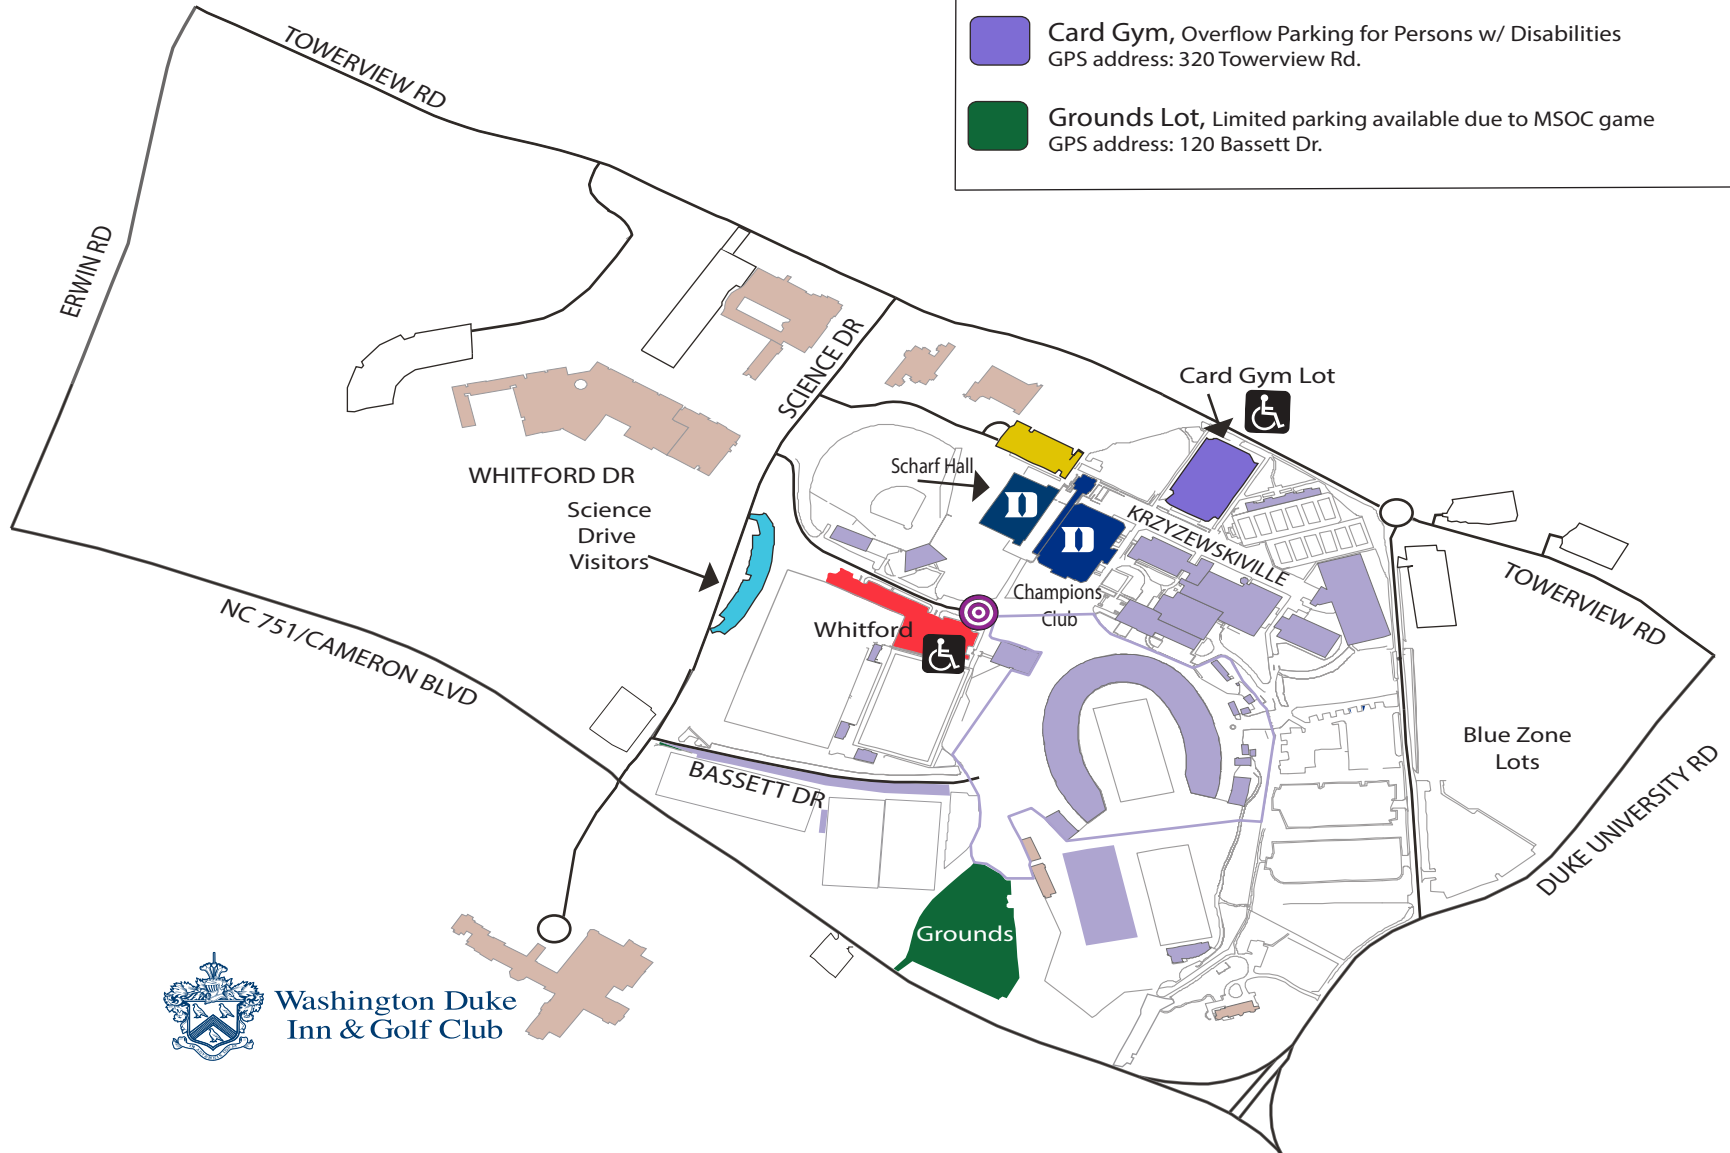

ATHLETICS HALL OF FAME SCHARF HALL FACILITY & PARKING MAP

PARKING IS AVAILABLE ON A
FIRST-COME, FIRST SERVE BASIS
IN THE FOLLOWING LOTS:

-  Whitford Drive Lot, Limited Parking for Persons w/ Disabilities ONLY
GPS address: 110 Whitford Drive
-  Public Policy Lot
GPS address: 201 Science Drive
-  Science Drive Visitors' Lot
GPS address: 302 Science Drive
-  Card Gym, Overflow Parking for Persons w/ Disabilities
GPS address: 320 Towerview Rd.
-  Grounds Lot, Limited parking available due to MSOC game
GPS address: 120 Bassett Dr.

Washington Duke
Inn & Golf Club