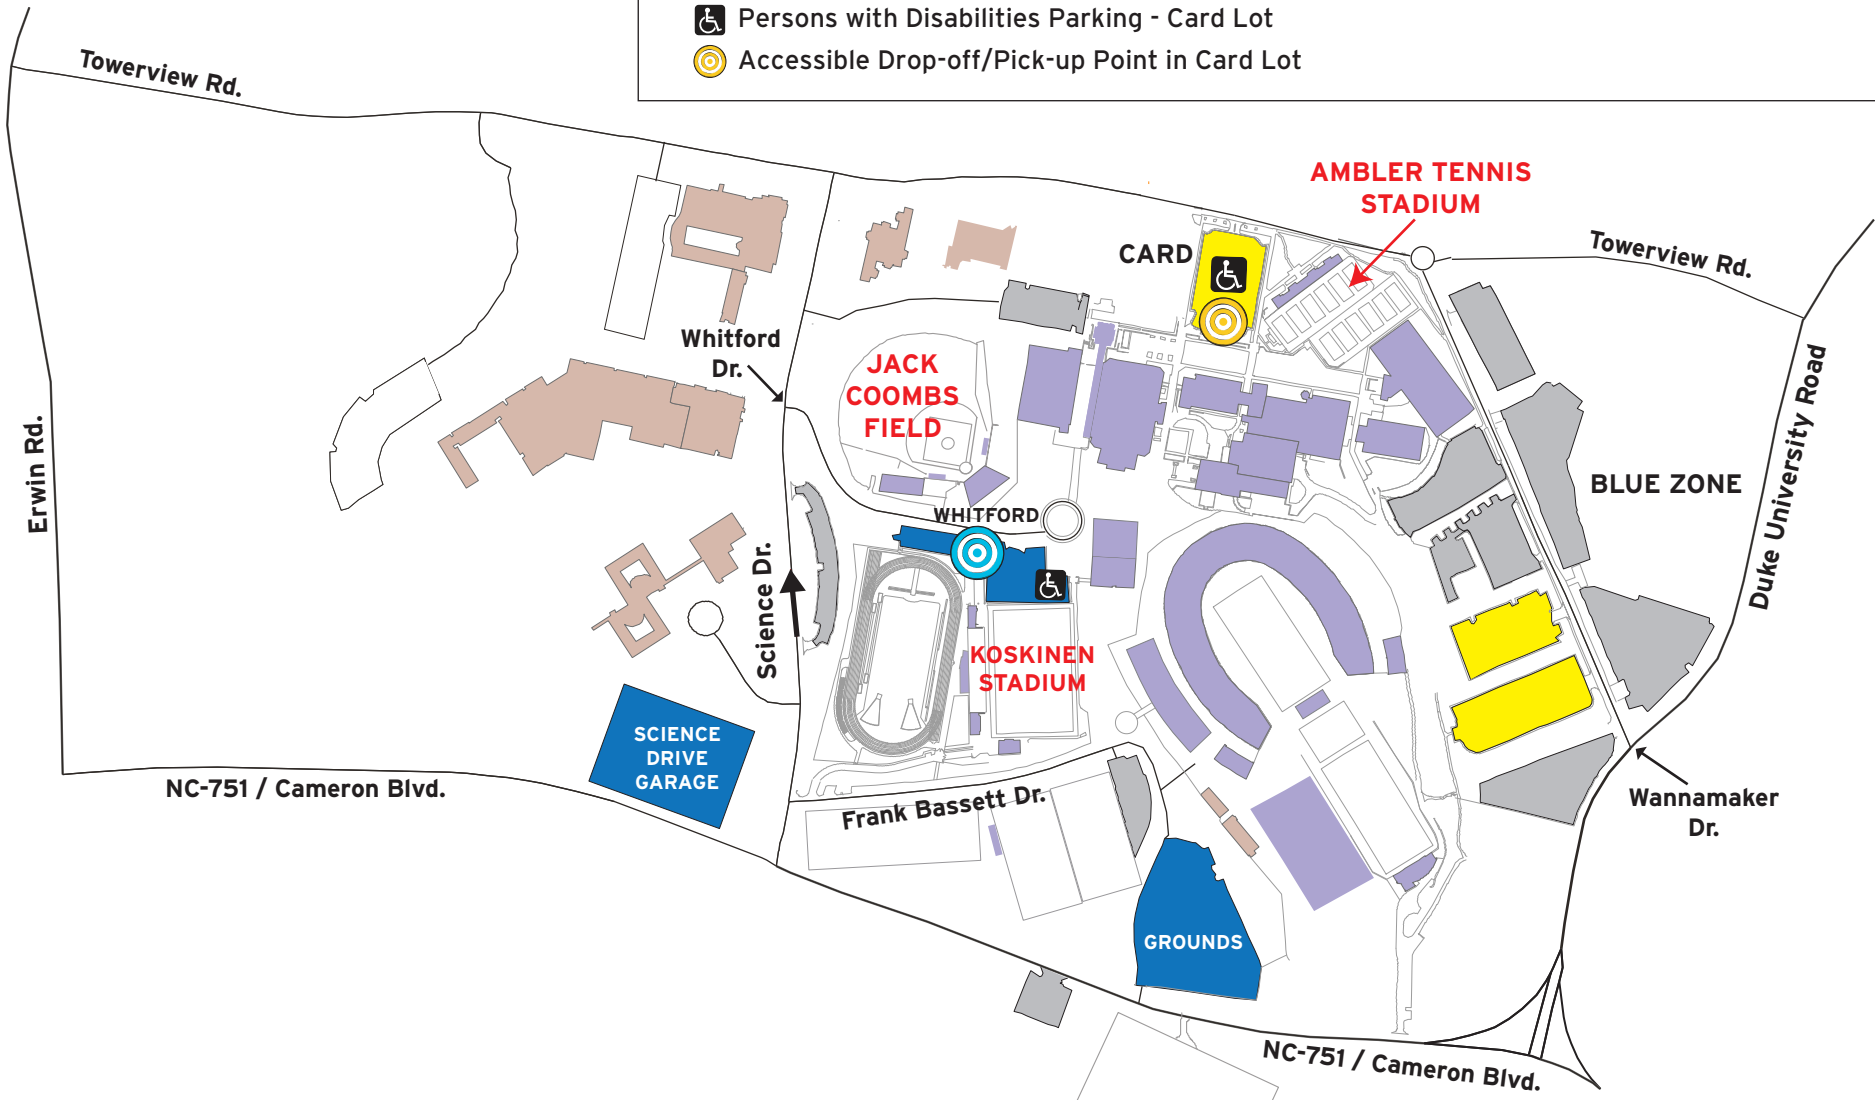

**DUKE ATHLETICS  
GAME DAY PARKING  
FRIDAY, APRIL 12 - SUNDAY, APRIL 14**

- **Baseball, Men's & Women's Lacrosse Parking for Jack Coombs Field, Koskinen Stadium**
  - General Public Tailgate Parking - Grounds Lot
  - General Public Garage Parking - Science Drive Garage - NO TAILGATING
  -  Persons with Disabilities Parking - Whitford Lot
  -  Accessible Drop-off/Pick-up Point on Whitford Drive
- **Men's & Women's Tennis Parking for Ambler Tennis Stadium**
  - General Public Parking - Blue Zone Lots
  -  Persons with Disabilities Parking - Card Lot
  -  Accessible Drop-off/Pick-up Point in Card Lot

**Notes:**  
 On Saturday and Sunday, please access the Grounds Lot from NC 751/Cameron Blvd.  
 Game day parking lots for each event open (2) hours prior to the event start time.  
 Please refer to the game/match schedule for each team for timing.