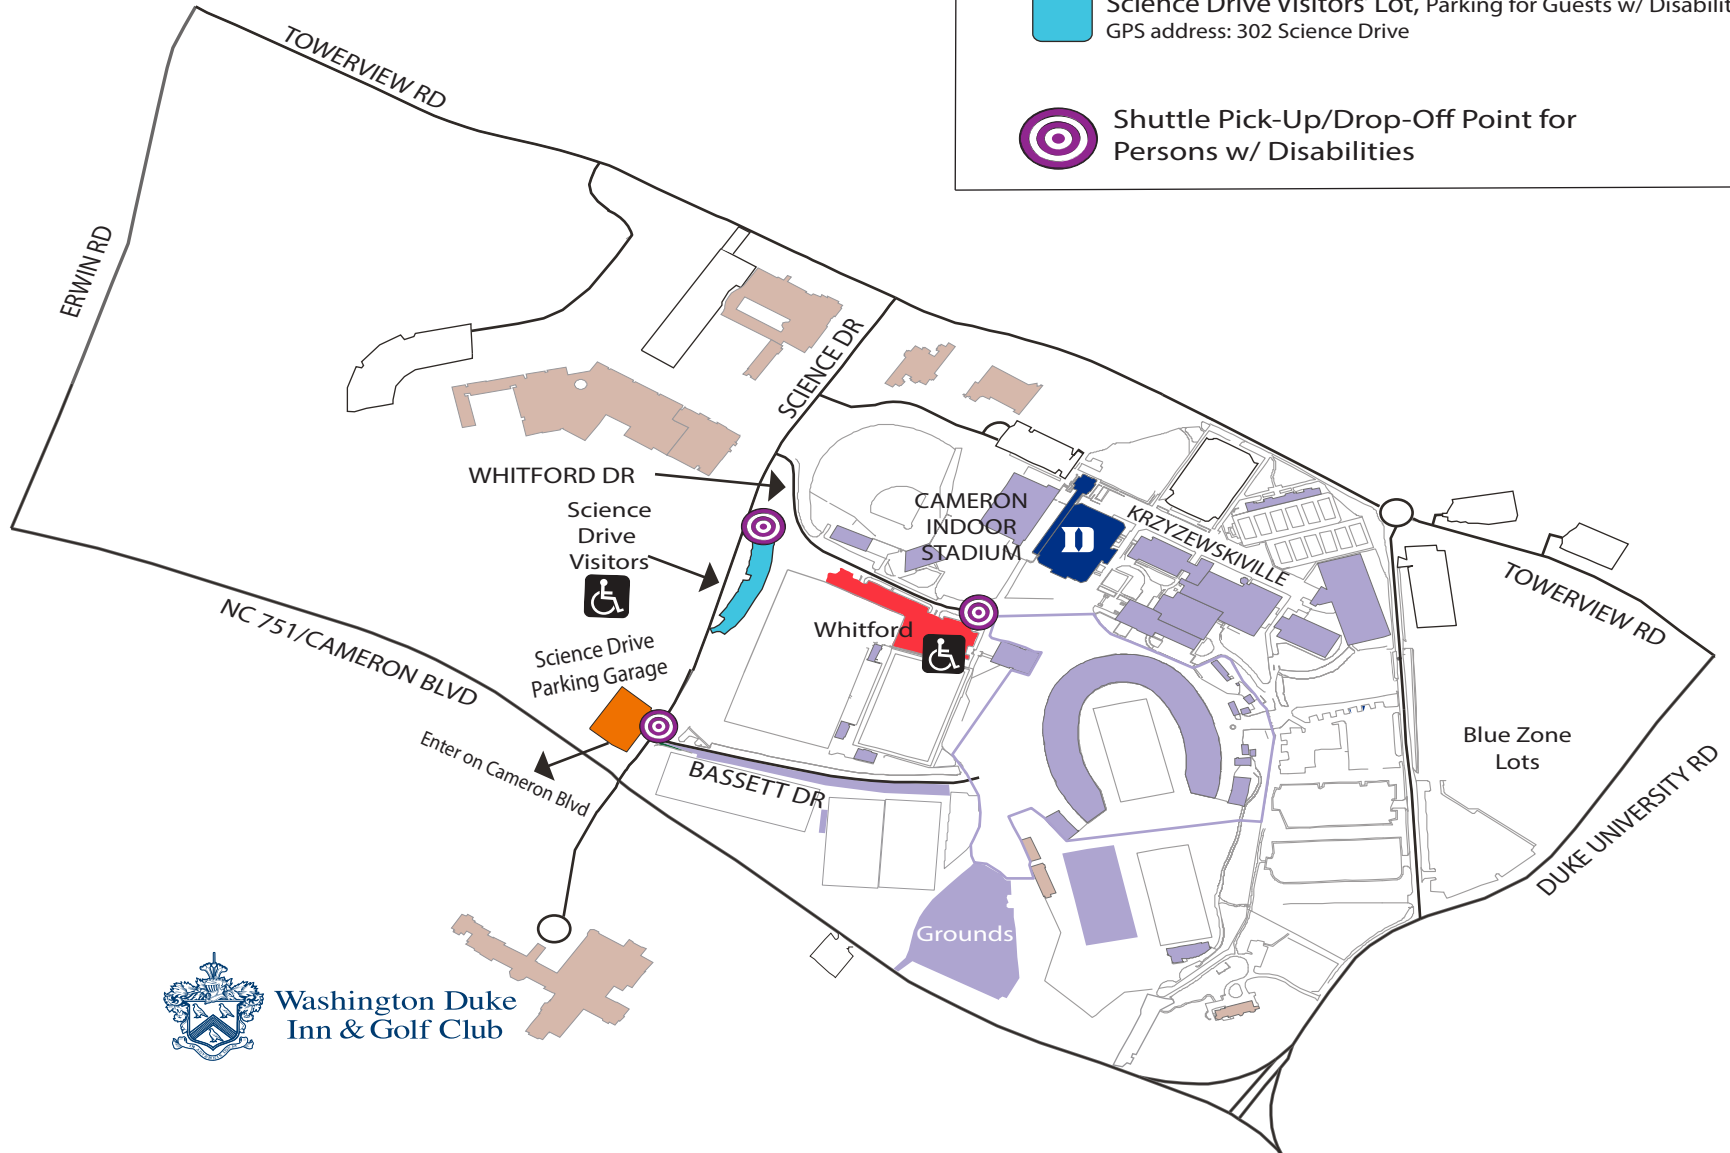

MEN'S BASKETBALL BANQUET

CAMERON INDOOR STADIUM

FACILITY & PARKING MAP

PARKING IS AVAILABLE ON A
FIRST-COME, FIRST SERVE BASIS
IN THE FOLLOWING LOTS:

 Whitford Drive Lot, Parking for Guests w/ Disabilities
GPS address: 110 Whitford Drive

 Science Drive Parking Garage
GPS address: 3059 Cameron Blvd

 Science Drive Visitors' Lot, Parking for Guests w/ Disabilities
GPS address: 302 Science Drive

 Shuttle Pick-Up/Drop-Off Point for
Persons w/ Disabilities

Washington Duke
Inn & Golf Club