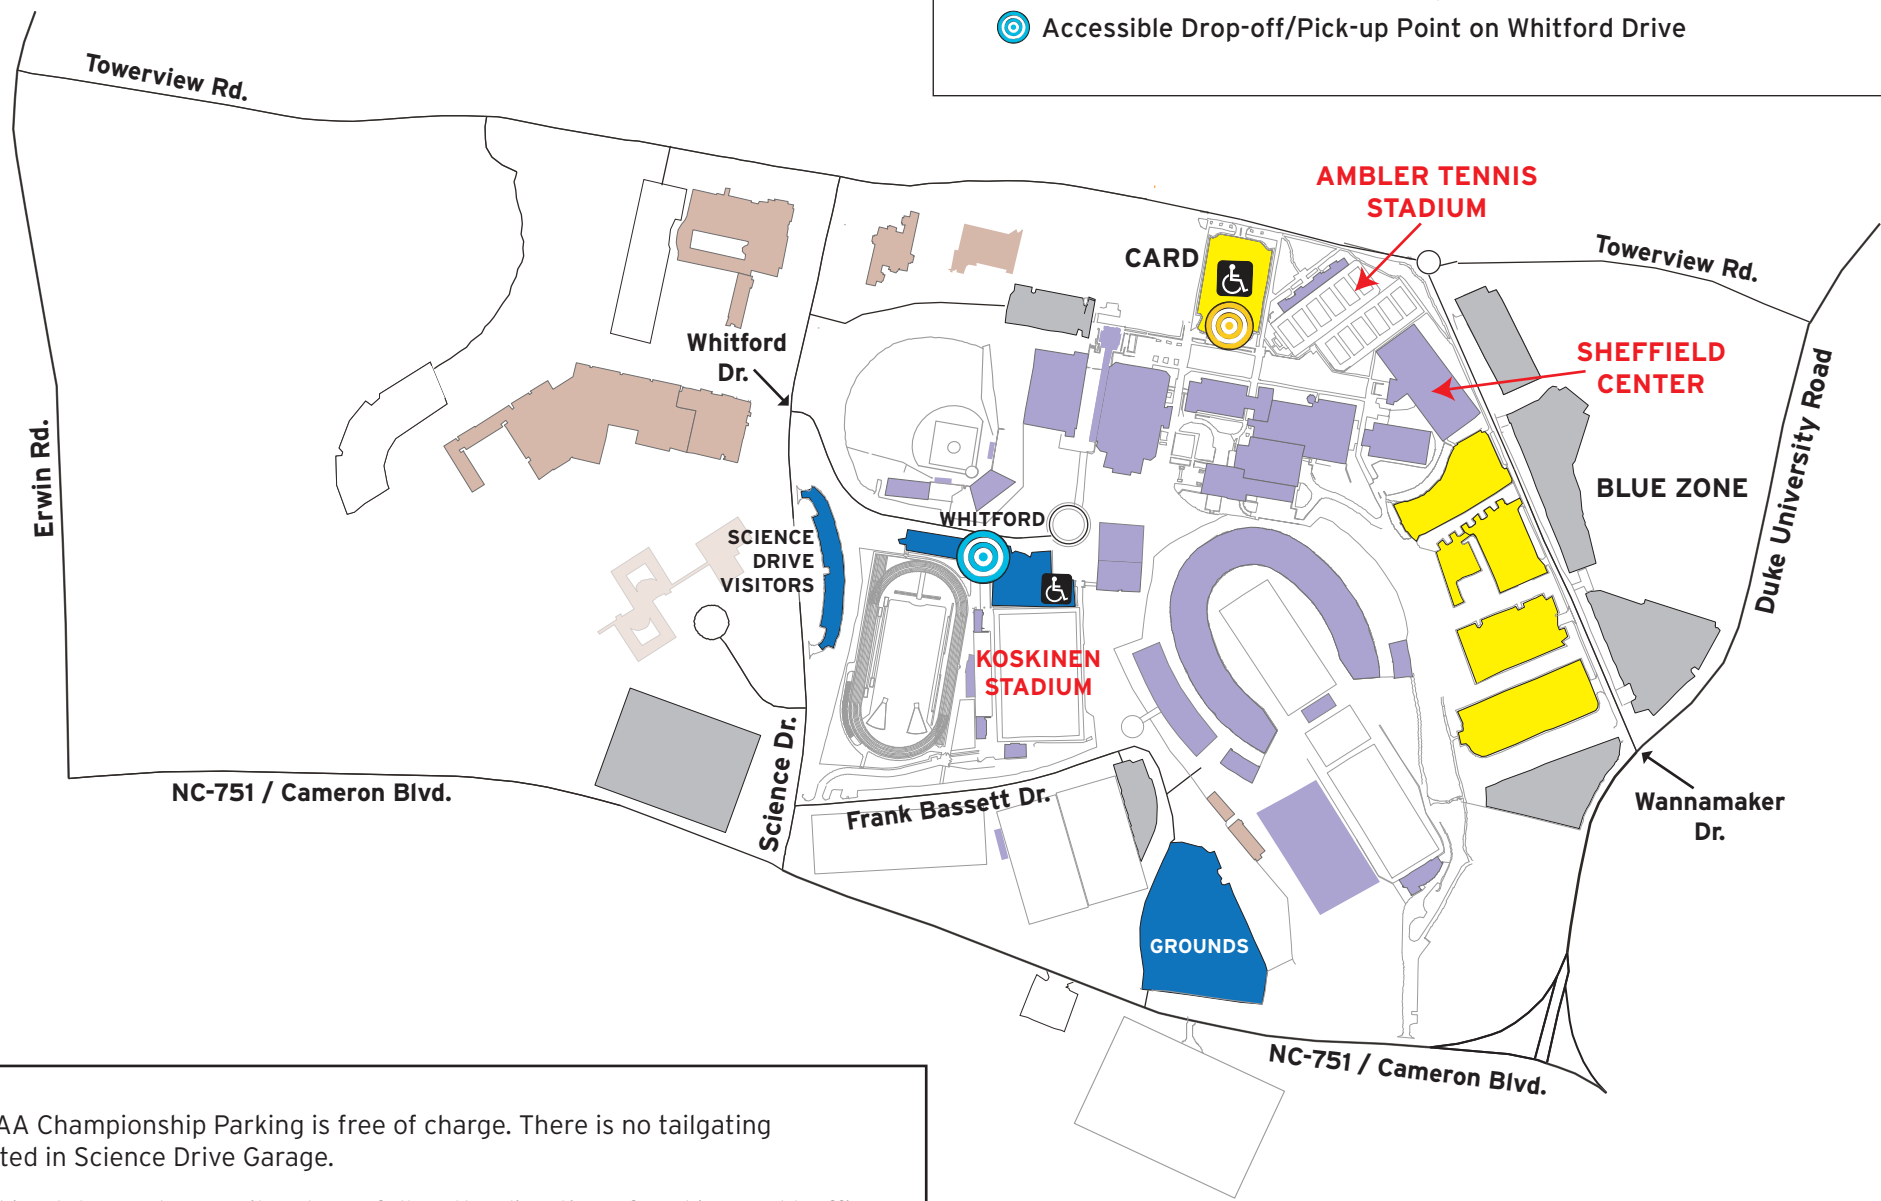

NCAA CHAMPIONSHIPS PARKING

FRIDAY, MAY 10 - SUNDAY, MAY 12, 2019
DUKE UNIVERSITY

- **NCAA Tennis Parking for Ambler Tennis Stadium**
 - General Public Parking - Blue Zone Lots
 - Persons with Disabilities Parking - Card Lot
 - Accessible Drop-off/Pick-up Point in Card Lot
- **NCAA Lacrosse Parking for Koskinen Stadium**
 - General Public Tailgate Parking - Grounds Lot, Science Drive Visitors Lot
 - Persons with Disabilities Parking - Whitford Lot
 - Accessible Drop-off/Pick-up Point on Whitford Drive

Notes:
 All NCAA Championship Parking is free of charge. There is no tailgating permitted in Science Drive Garage.
 As parking lots reach capacity, please follow the direction of parking and traffic staff as they direct guests to the closest available parking location.